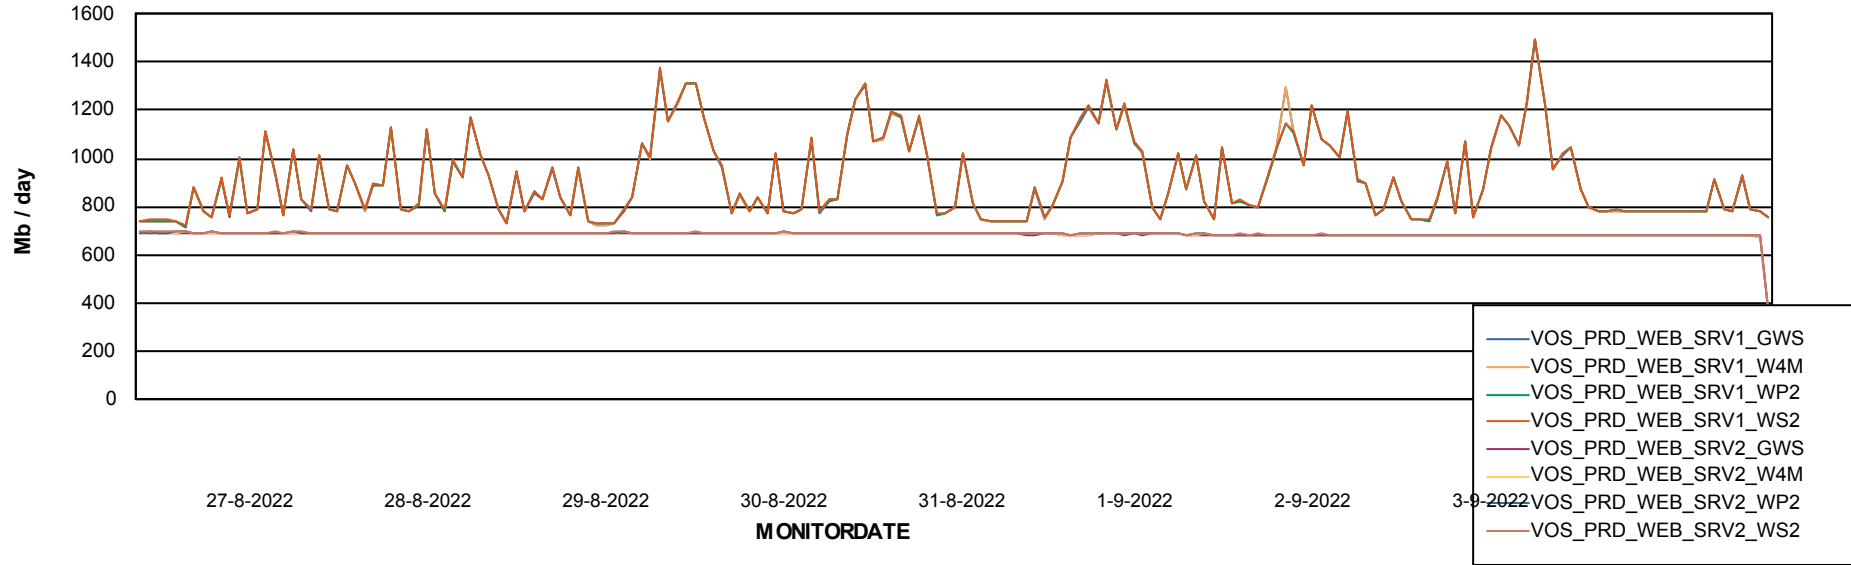

ABSSolute Web Component Services

Avg memory used per ABS Web component