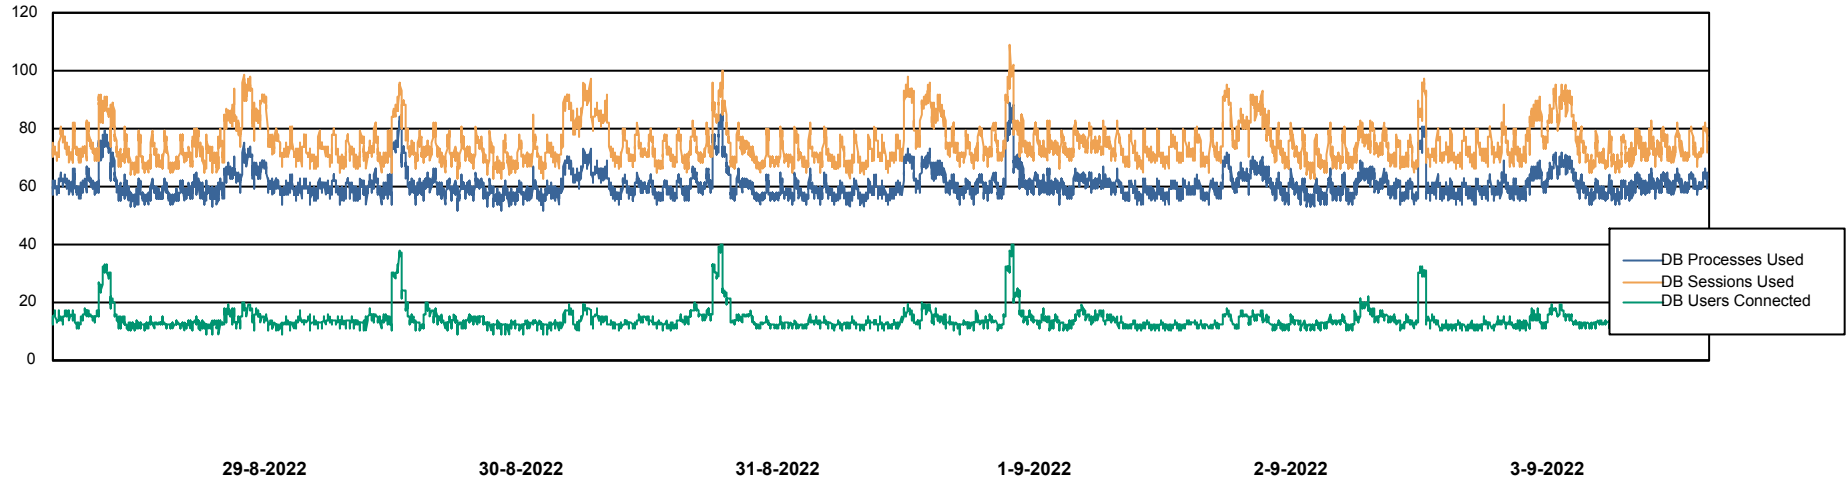

Database Performance VOSDB_BI