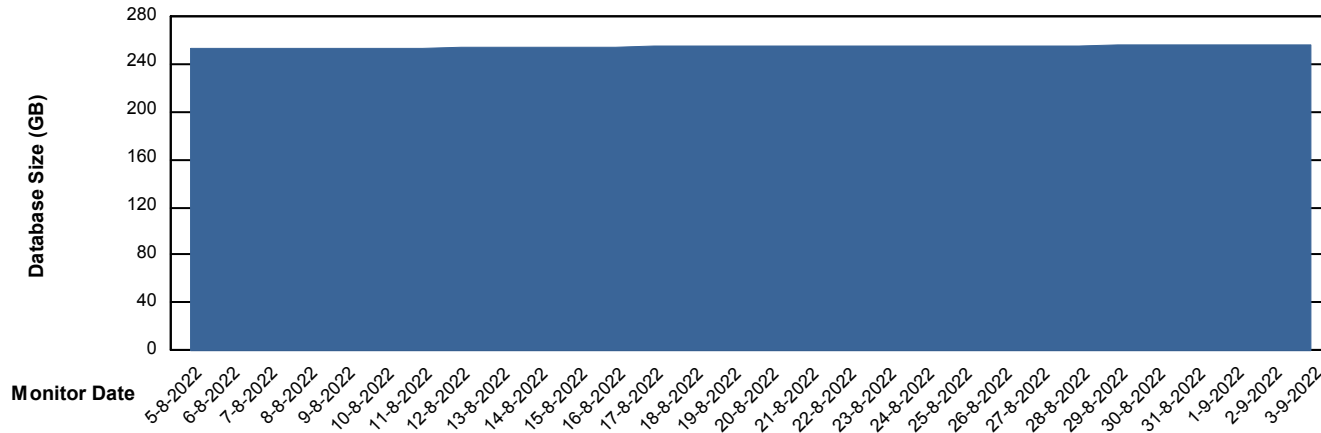

DATABASE SIZE VOSDB_Production

Database growth over last month