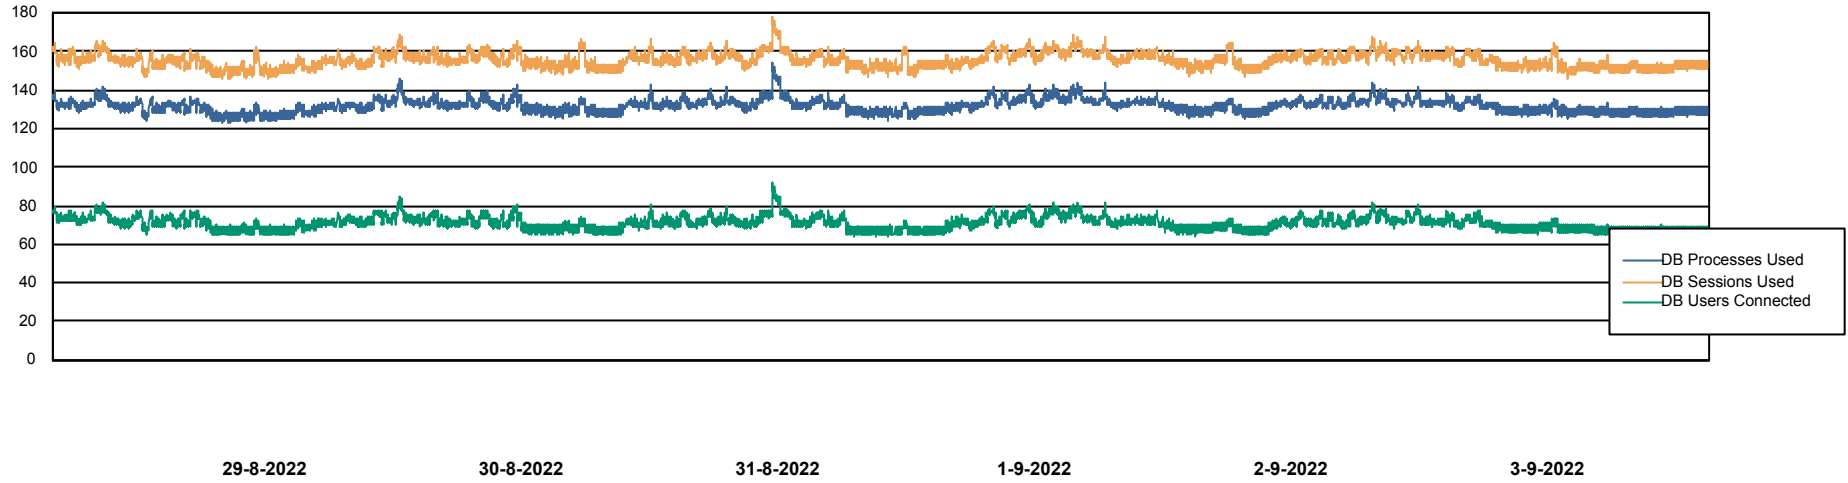

Weekly SLA Customer Report

Customer VOS_Production
Database ID 143

Database Performance VOSDB_BI

Weekly SLA Customer Report

Customer VOS_Production
Database ID 143

Database Performance VOSDB_Production

Weekly SLA Customer Report