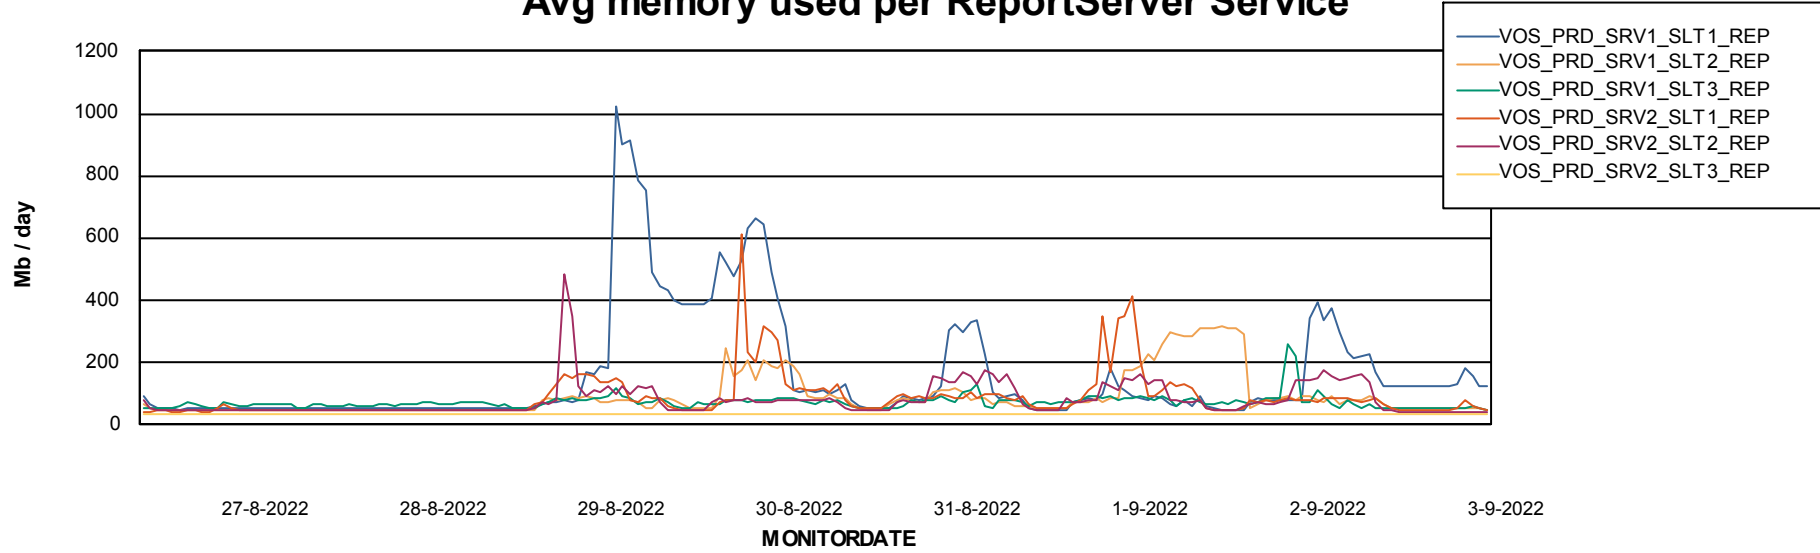

Avg users per day per ABS server

Weekly SLA Customer Report

Customer VOS_Production
Database ID 143

ABSSolute Application ReportServer Services

Avg memory used per ReportServer Service

Weekly SLA Customer Report