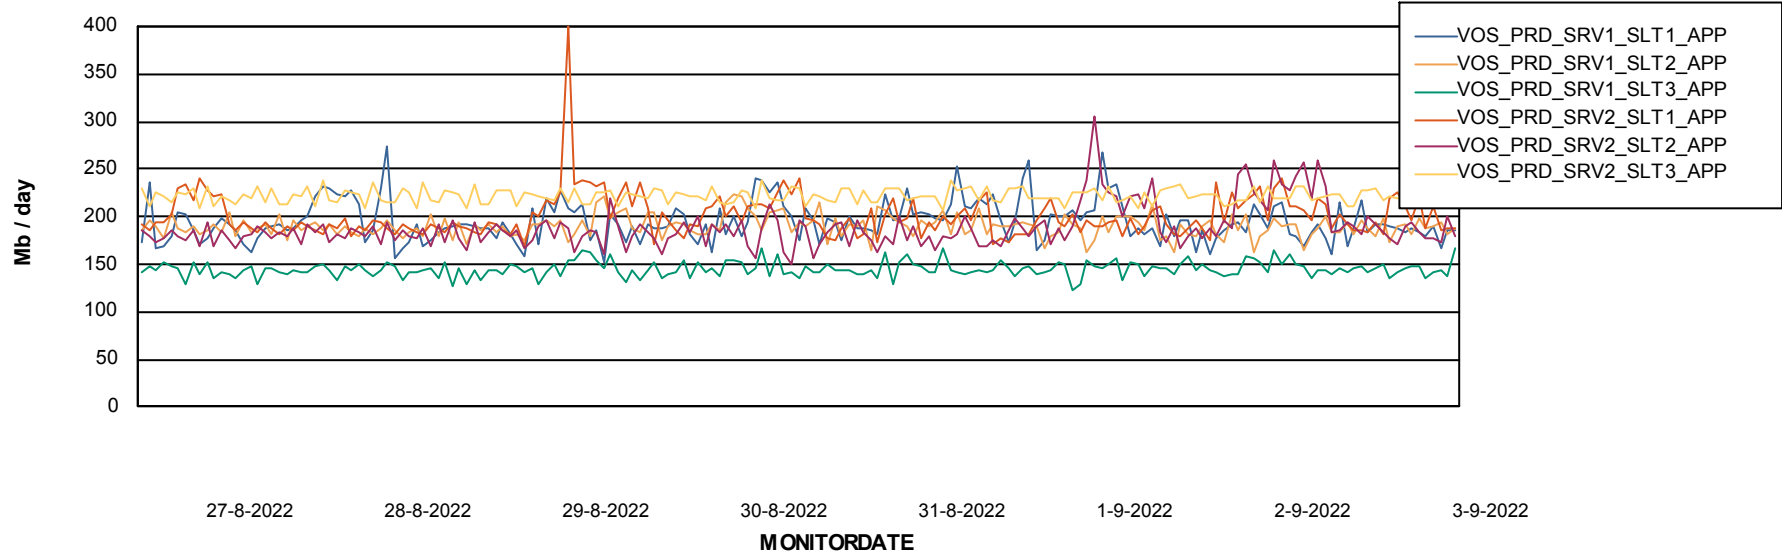

Standby Database Health VOS_Production

Recovery lag for last 7 days

Weekly SLA Customer Report

Customer VOS_Production
Database ID 143

ABSSolute Application Server Services

Avg memory used per ABS Server Service