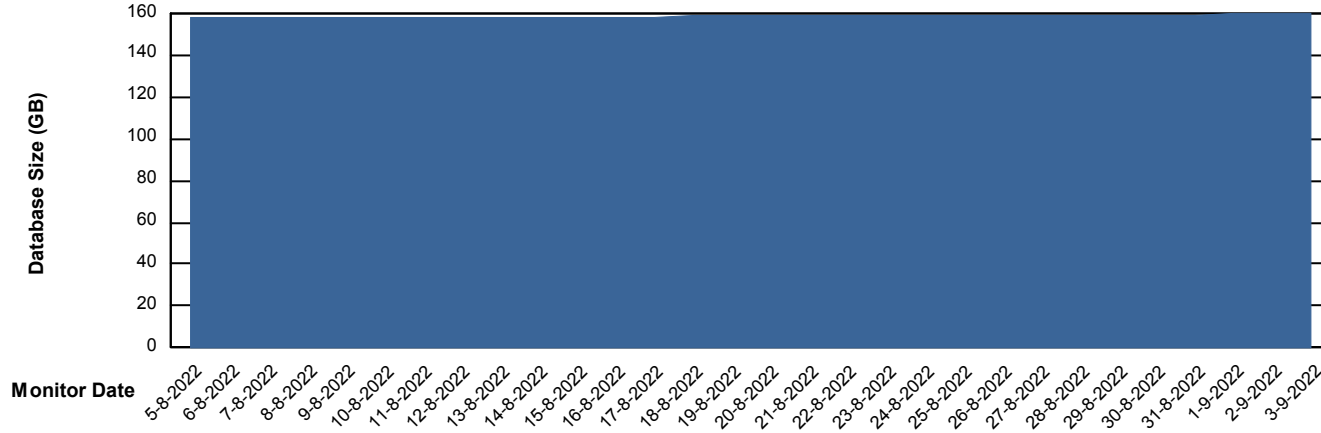

Customer VOS_Production
Database ID 143

Database Performance VOSDB_Standby

DB Processes Max 1,000

Weekly SLA Customer Report

Customer VOS_Production
Database ID 143

DATABASE SIZE VOSDB_BI

Database growth over last month