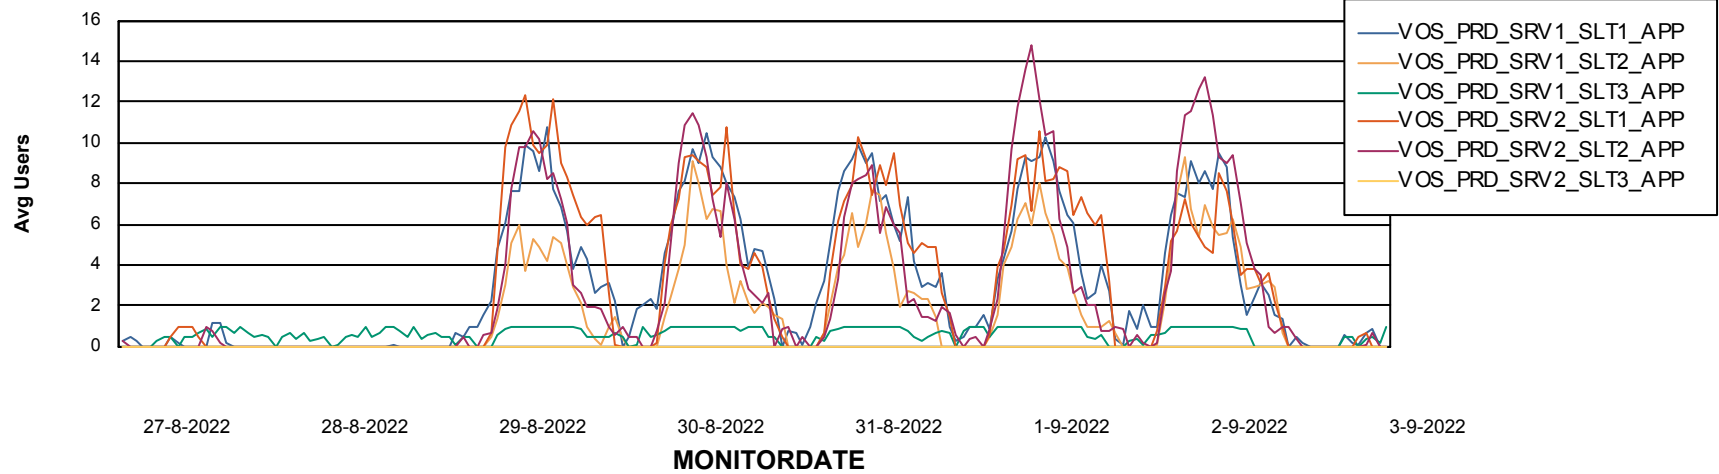

Avg users per day per ABS server