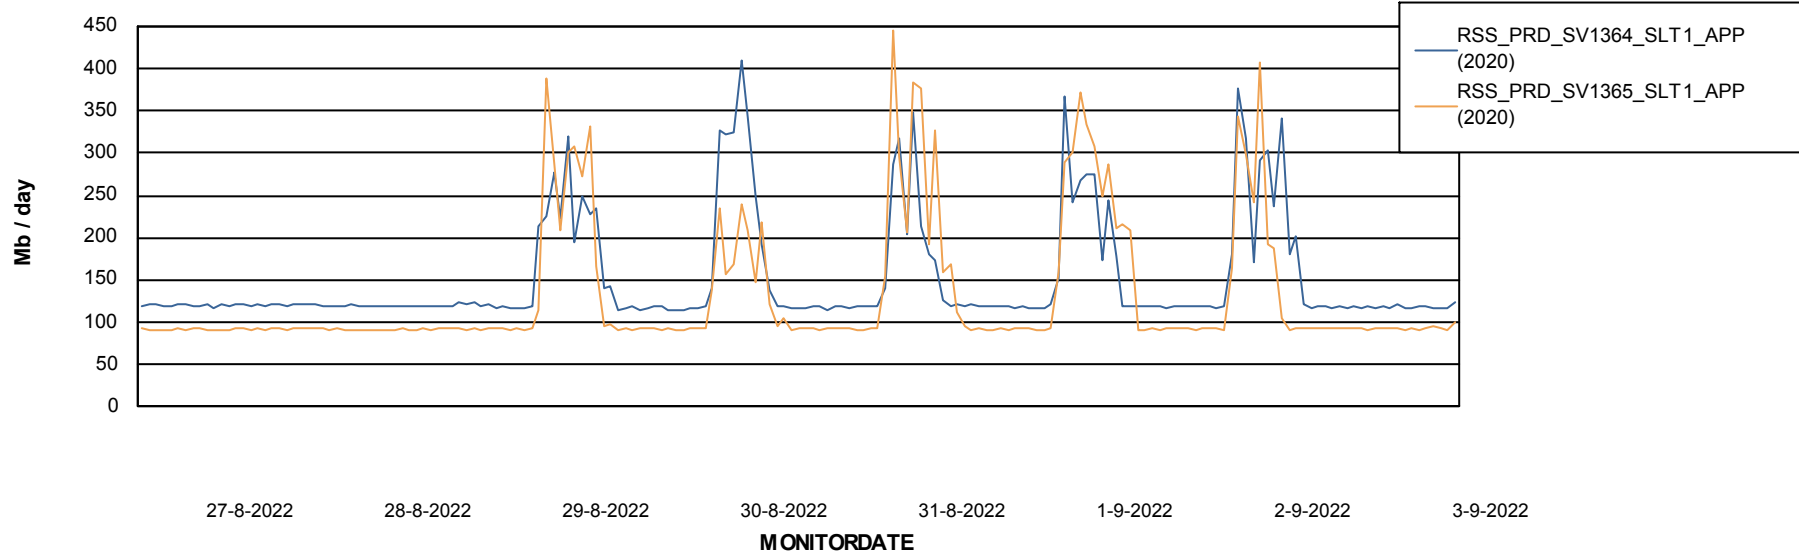

ABSSolute Application Server Services

Avg memory used per ABS Server Service