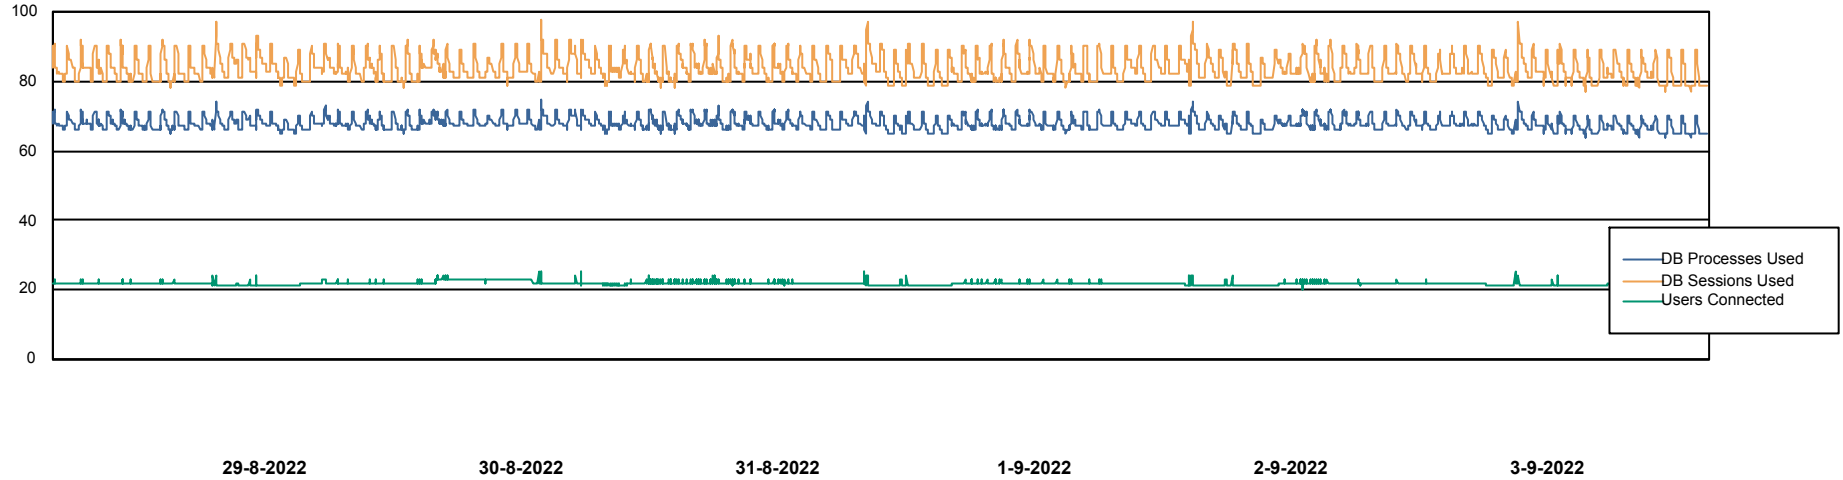

Database Performance RSS_DB_Primary (2020)

DB Processes Max 300
DB Sessions Max 472