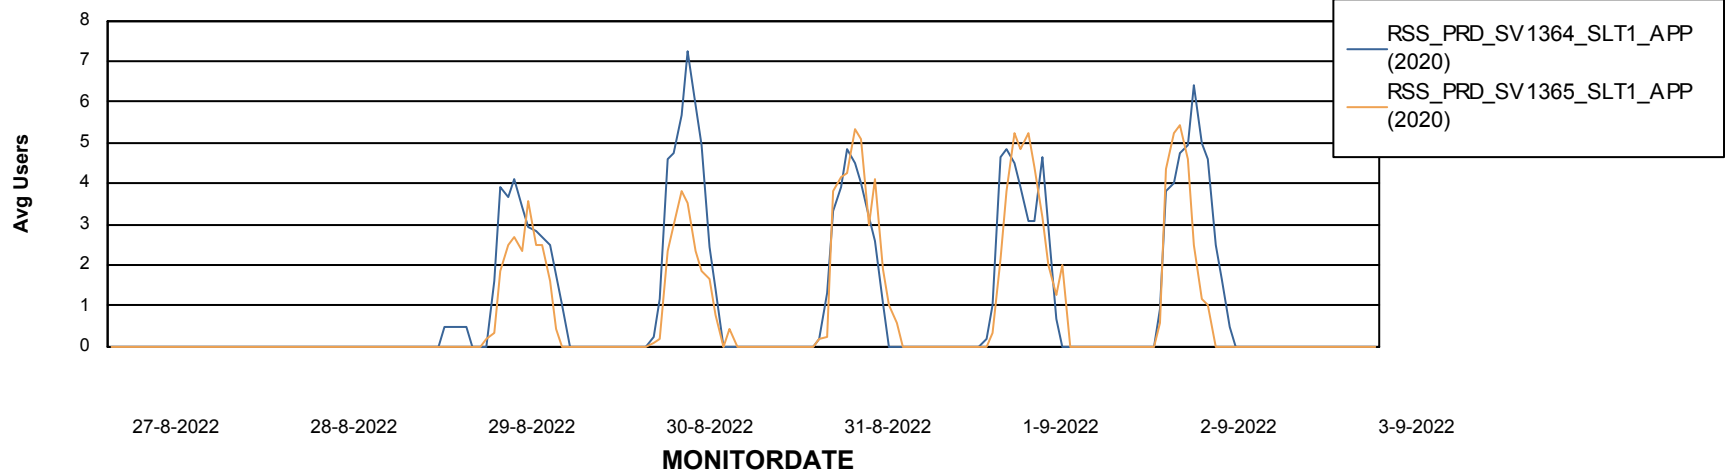

Avg users per day per ABS server