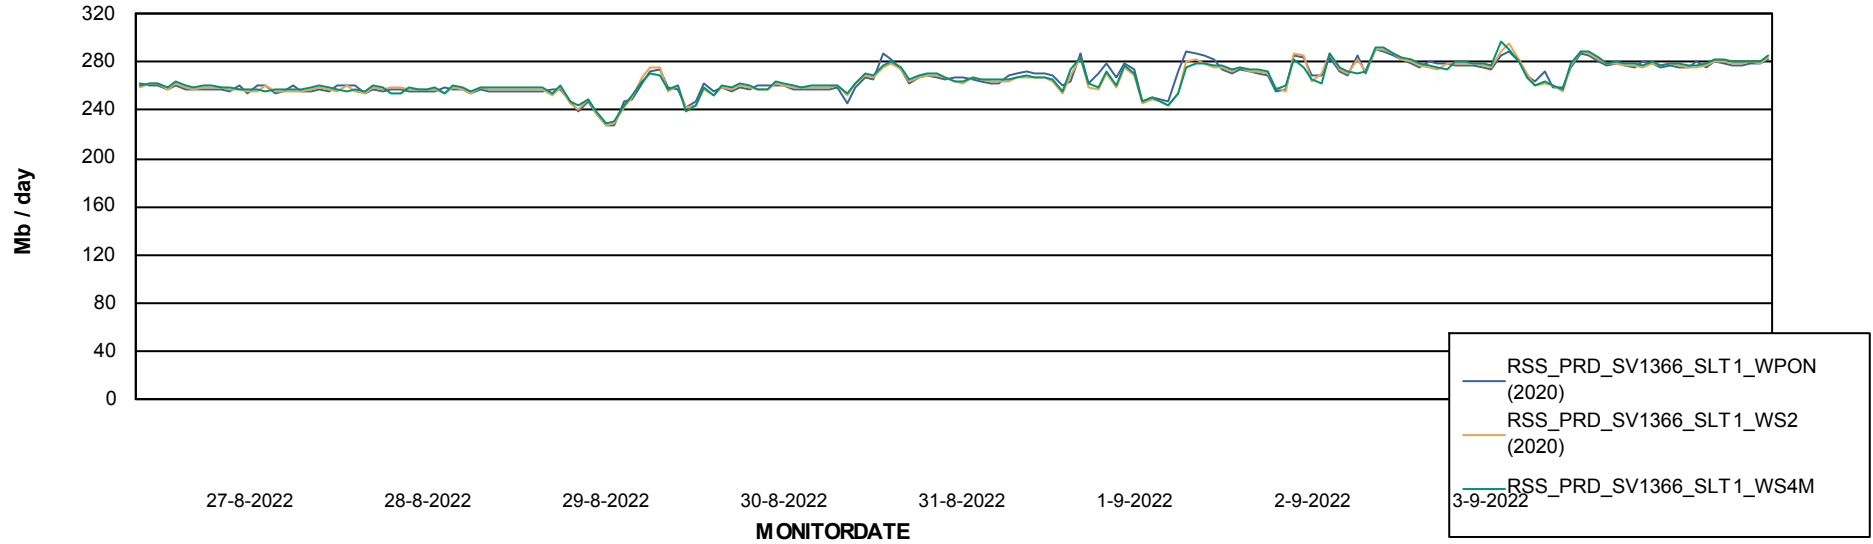

ABSSolute Web Component Services

Avg memory used per ABS Web component