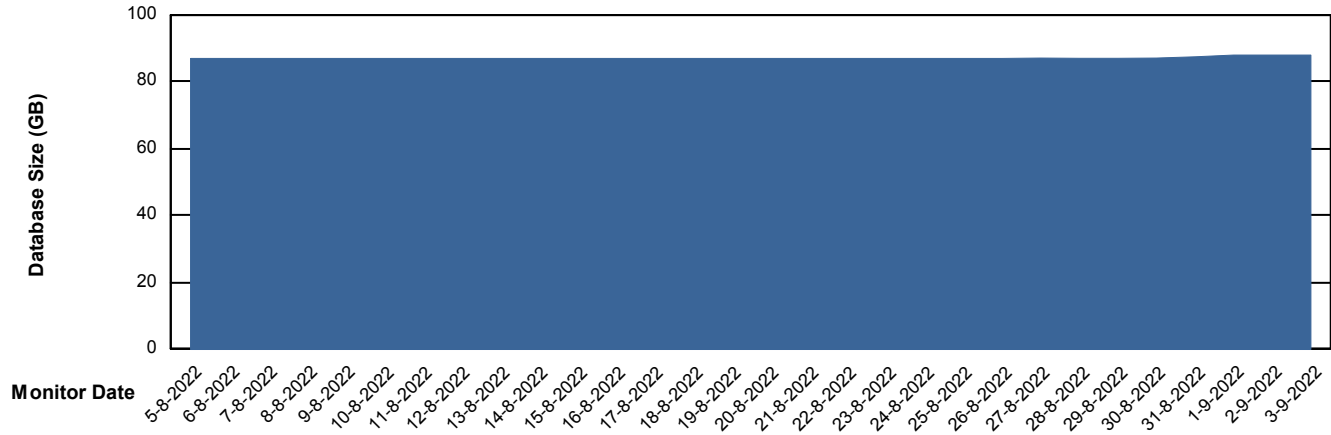

Database Performance RSS_DB_Standby (2020)

DB Processes Max 300
DB Sessions Max 472

Weekly SLA Customer Report

Customer RSS Production
 Database ID 52

DATABASE SIZE RSS_DB_Primary (2020)

Database growth over last month