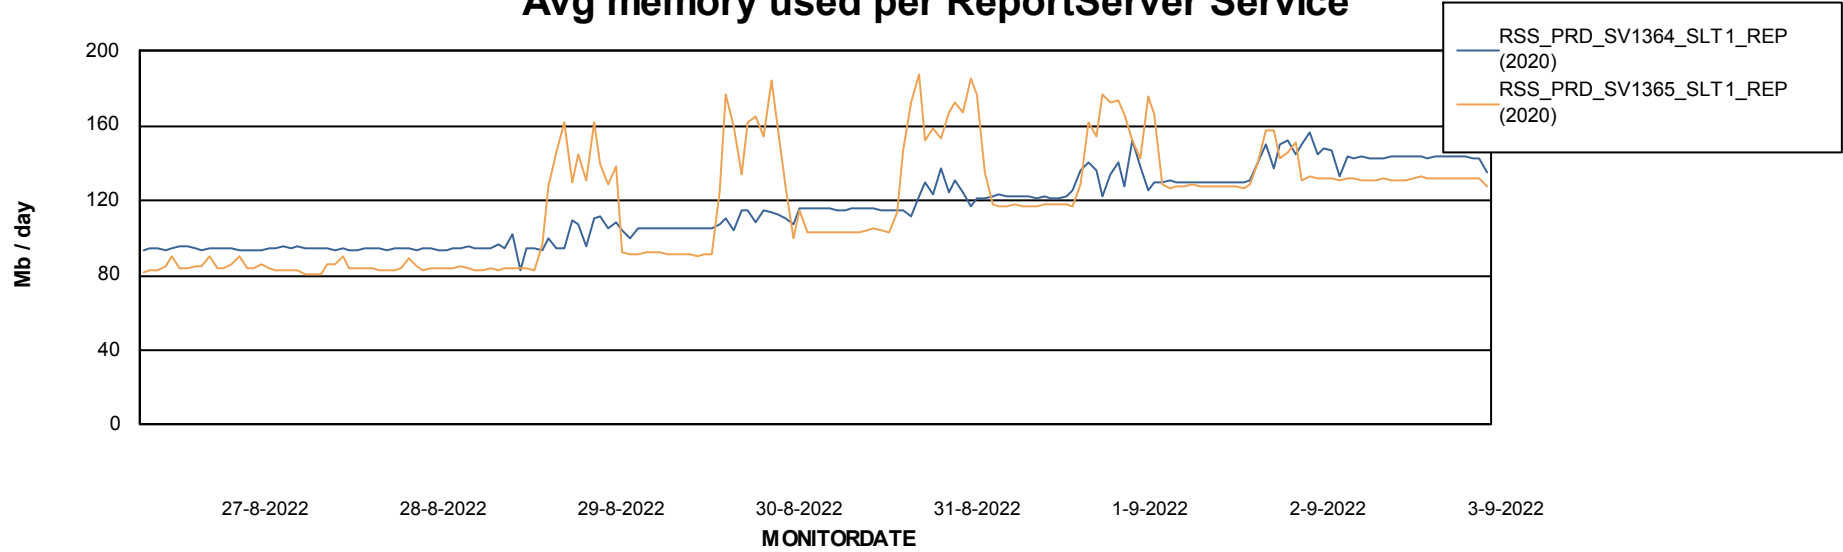

Avg memory used per ABS Server Service

Avg users per day per ABS server

Weekly SLA Customer Report

Customer RSS Production
Database ID 52

ABSSolute Application ReportServer Services

Avg memory used per ReportServer Service