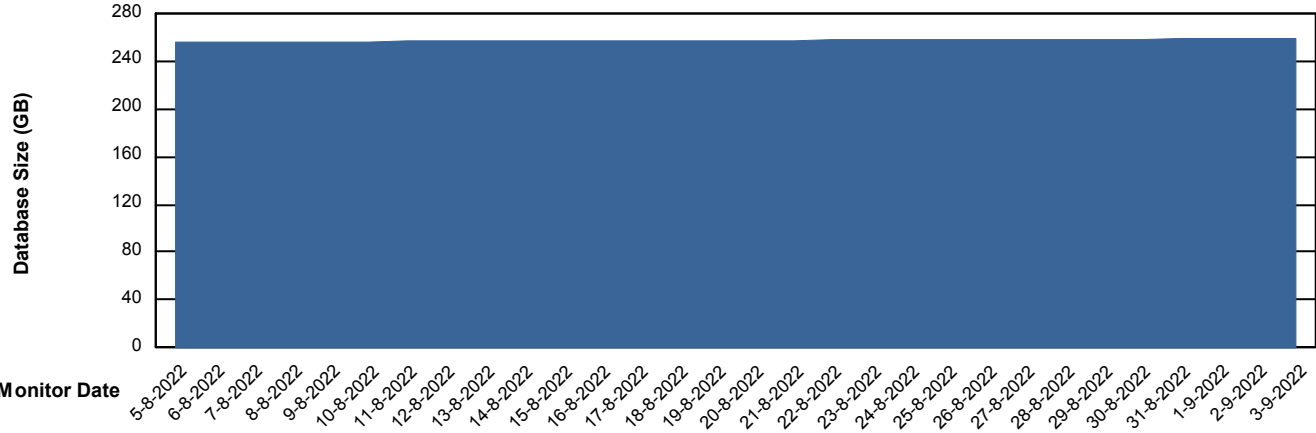

Weekly SLA Customer Report

Customer RFL_Production
Database ID 36

Database Performance RFLDB_Production

Weekly SLA Customer Report

Customer RFL_Production
Database ID 36

Database Performance RFLDB_Standby

DB Processes Max 1,000

Weekly SLA Customer Report

Customer RFL_Production
 Database ID 36

DATABASE SIZE RFLDB_Production

Database growth over last month

Database Tablespace RFLDB_Production

Date	Tablespace Name	Filesize (Gb)	Usedsize (Gb)	Percentage free
3-9-2022	ABSDATA	90	70	23
	INDX	216	179	17
2-9-2022	ABSDATA	90	69	23
	INDX	216	179	17
1-9-2022	ABSDATA	90	69	23
	INDX	216	179	17
31-8-2022	ABSDATA	90	69	23
	INDX	216	179	17
30-8-2022	ABSDATA	90	69	23
	INDX	216	179	17
29-8-2022	ABSDATA	90	69	23
	INDX	216	179	17
28-8-2022	ABSDATA	90	69	23
	INDX	216	179	17