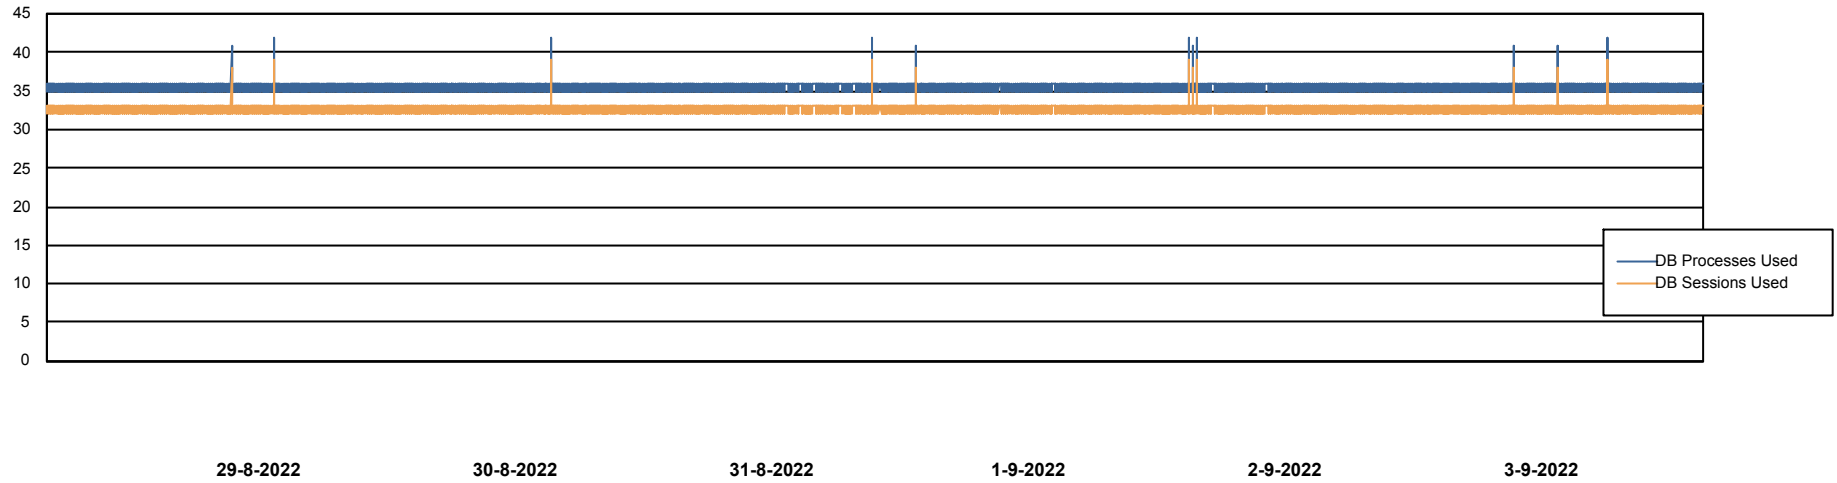

Weekly SLA Customer Report

Customer RFL_Production
Database ID 36

Database Performance RFLDB_Production

Weekly SLA Customer Report

Customer RFL_Production
Database ID 36

Database Performance RFLDB_Standby

DB Processes Max 1,000

Weekly SLA Customer Report

Customer RFL_Production
 Database ID 36

DATABASE SIZE RFLDB_Production

Database growth over last month

Database Tablespace RFLDB_Production

Date	Tablespace Name	Filesize (Gb)	Usedsize (Gb)	Percentage free
3-9-2022	ABSDATA	90	70	23
	INDX	216	179	17
2-9-2022	ABSDATA	90	69	23
	INDX	216	179	17
1-9-2022	ABSDATA	90	69	23
	INDX	216	179	17
31-8-2022	ABSDATA	90	69	23
	INDX	216	179	17
30-8-2022	ABSDATA	90	69	23
	INDX	216	179	17
29-8-2022	ABSDATA	90	69	23
	INDX	216	179	17
28-8-2022	ABSDATA	90	69	23
	INDX	216	179	17