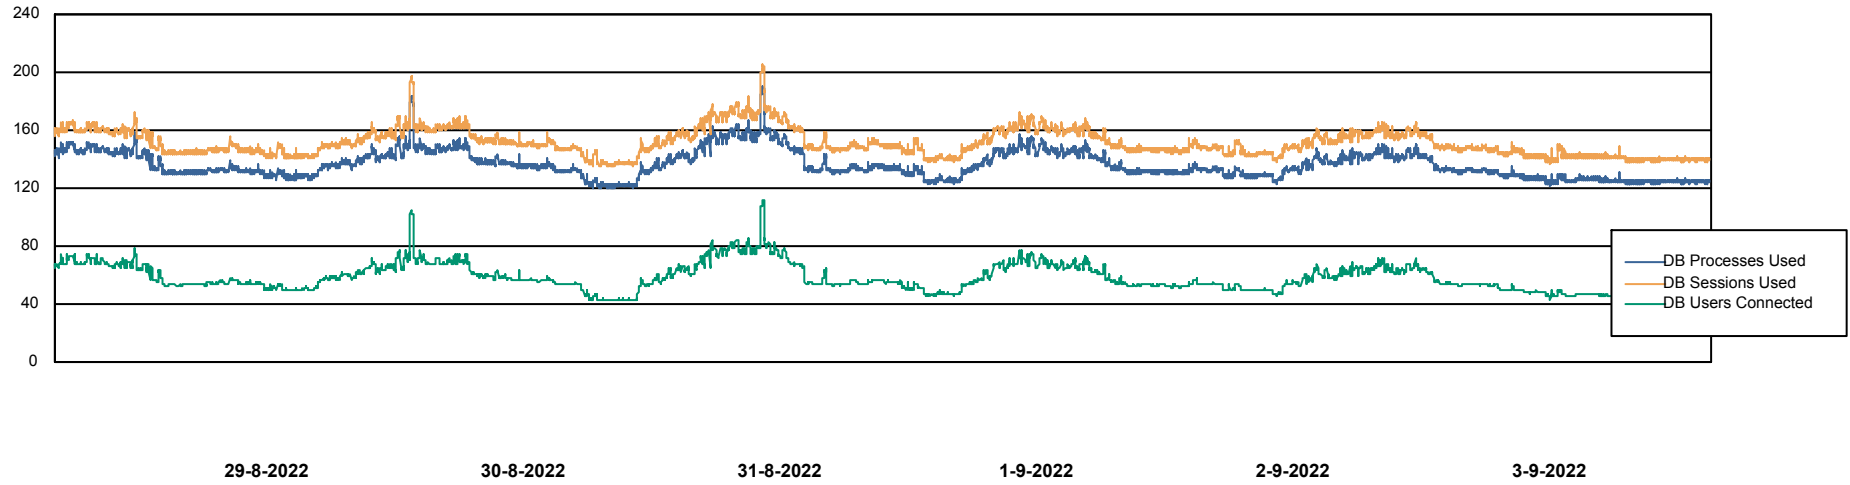

Harddisk Usage RFL_STB

	Free disk space on C: (%)	Total disk space on C: (Gb)	Used disk space on C: (Gb)	Free disk space on D: (%)	Total disk space on D: (Gb)	Used disk space on D: (Gb)	Free disk space on E: (%)	Total disk space on E: (Gb)	Used disk space on E: (Gb)	Free disk space on F: (%)
3-9-2022	24	195	148	72	559	156	36	559	357	81
2-9-2022	24	195	148	72	559	156	36	559	357	81
1-9-2022	24	195	147	72	559	156	36	559	357	80
31-8-2022	25	195	147	72	559	156	36	559	357	80
30-8-2022	25	195	147	72	559	156	36	559	357	79
29-8-2022	25	195	147	72	559	156	36	559	357	79
28-8-2022	25	195	147	72	559	156	36	559	357	80

Weekly SLA Customer Report

Customer RFL_Production
Database ID 36

Database Performance RFLDB_Production

Weekly SLA Customer Report

Customer RFL_Production
Database ID 36

Database Performance RFLDB_Standby

DB Processes Max 1,000