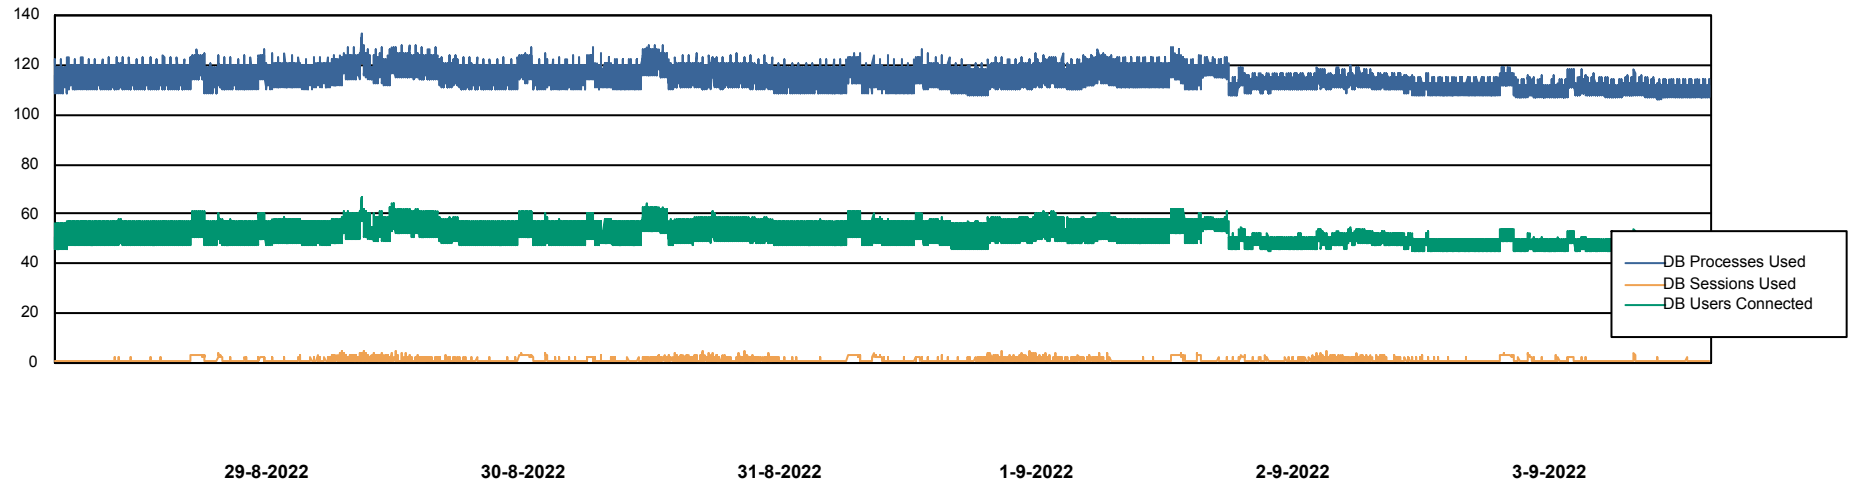

Database Performance PHSDB_Production

DB Processes Max 1,000