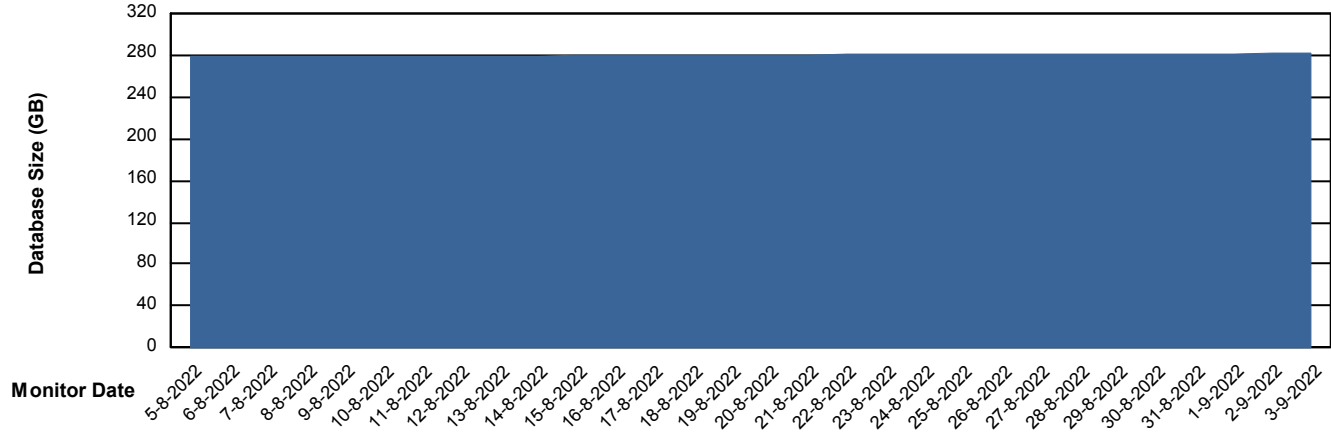

DATABASE SIZE PHSDB_Production

Database growth over last month