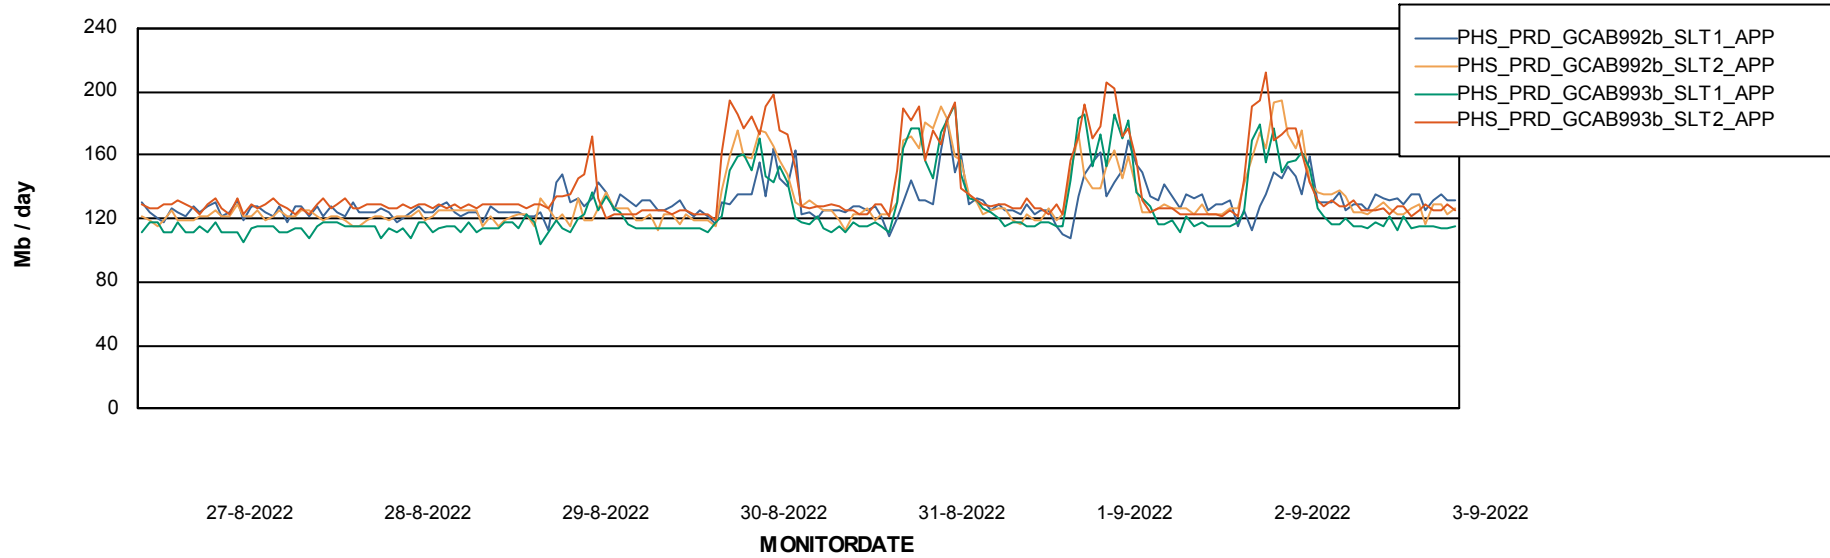

ABSSolute Application Server Services

Avg memory used per ABS Server Service