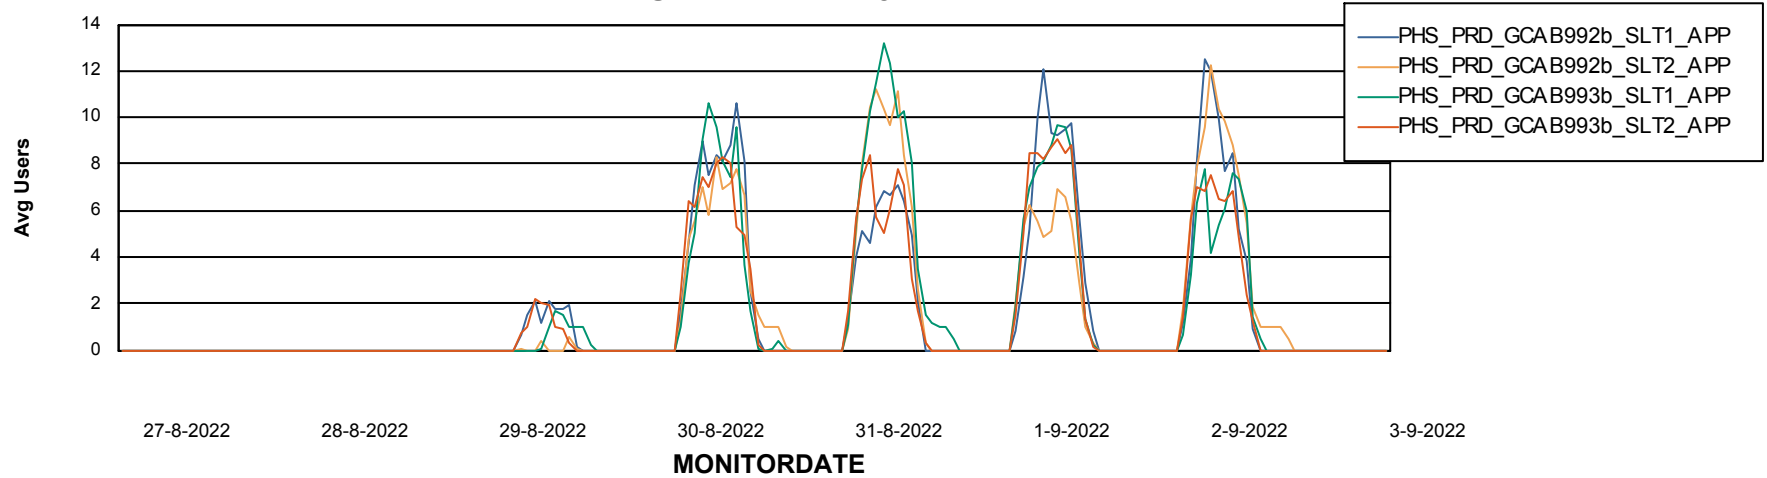

Weekly SLA Customer Report

Customer PHS_Production
Database ID 47

ABSSolute Application Server Services

Avg memory used per ABS Server Service

Avg users per day per ABS server

Weekly SLA Customer Report

Customer PHS_Production
Database ID 47