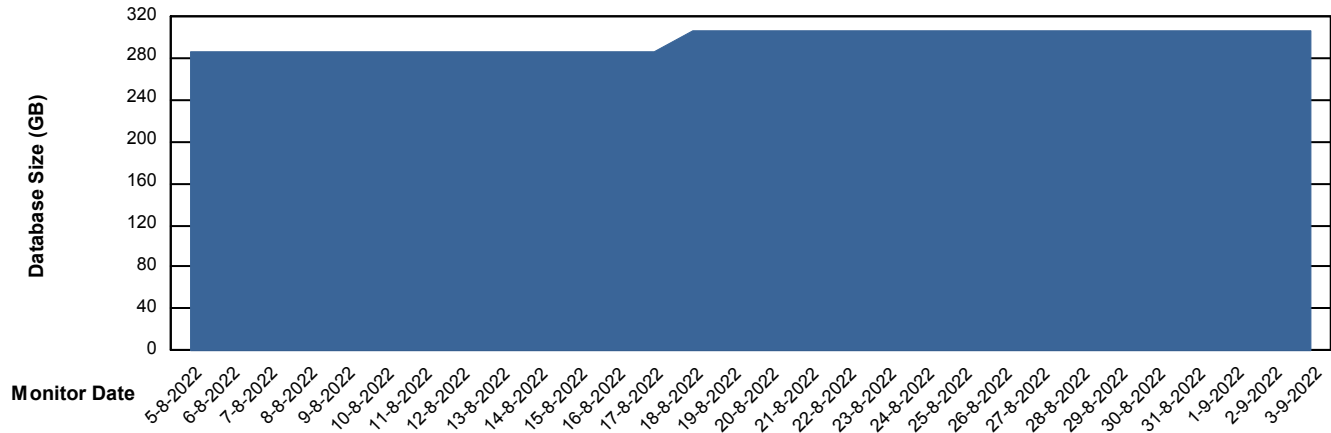

DATABASE SIZE PHSDB_Test

Database growth over last month