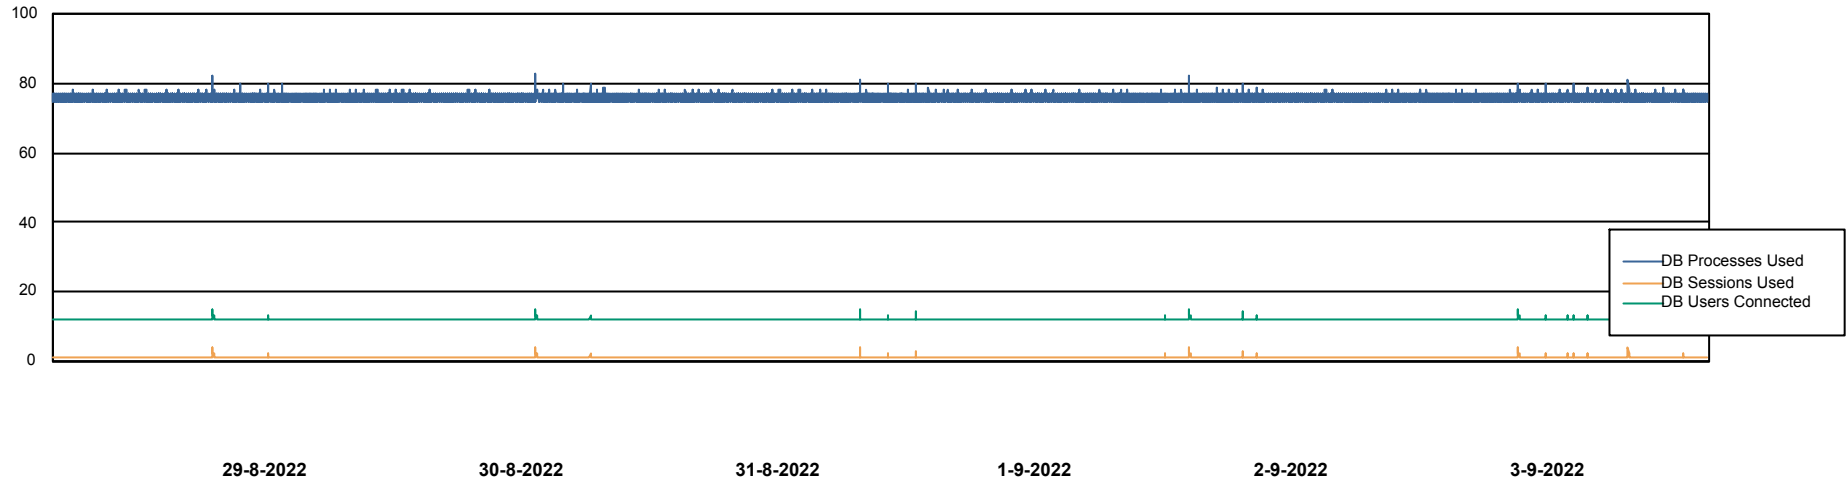

DB Processes Max 1,000

Weekly SLA Customer Report

Customer PHS_Production
Database ID 47

Database Performance PHSDB_Test

DB Processes Max 1,000

Weekly SLA Customer Report

Customer PHS_Production
Database ID 47