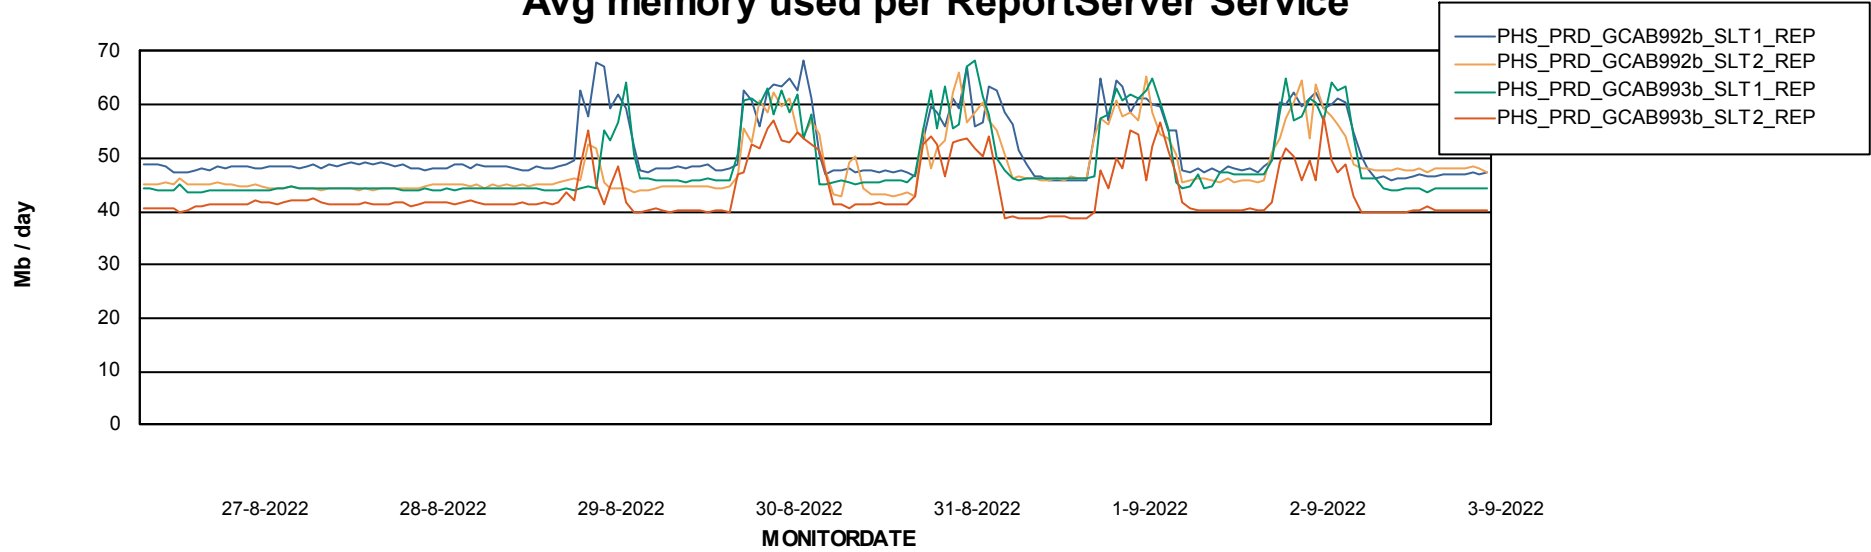

ABSSolute Application ReportServer Services

Avg memory used per ReportServer Service