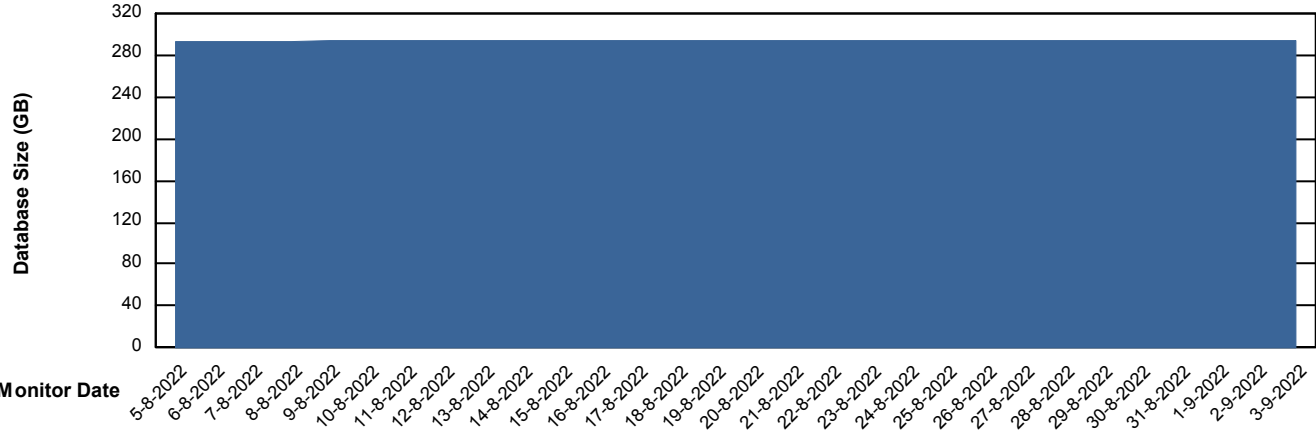

Database Performance PCODB_Standby

DB Processes Max 350

Weekly SLA Customer Report

Customer PCO_Production (Bronze)
 Database ID 44

DATABASE SIZE PCODB_Production

Database growth over last month

Database Tablespace PCODB_Production

| Date | Tablespace Name | Filesize (Gb) | Usedsize (Gb) | Percentage free |
|-----------|-----------------|---------------|---------------|-----------------|
| 3-9-2022 | ABSDATA | 238 | 112 | 53 |
| | INDX | 329 | 179 | 45 |
| 2-9-2022 | ABSDATA | 238 | 112 | 53 |
| | INDX | 329 | 179 | 45 |
| 1-9-2022 | ABSDATA | 238 | 112 | 53 |
| | INDX | 329 | 179 | 45 |
| 31-8-2022 | ABSDATA | 238 | 112 | 53 |
| | INDX | 329 | 179 | 45 |
| 30-8-2022 | ABSDATA | 238 | 112 | 53 |
| | INDX | 329 | 179 | 45 |
| 29-8-2022 | ABSDATA | 238 | 112 | 53 |
| | INDX | 329 | 179 | 45 |
| 28-8-2022 | ABSDATA | 238 | 112 | 53 |
| | INDX | 329 | 179 | 45 |