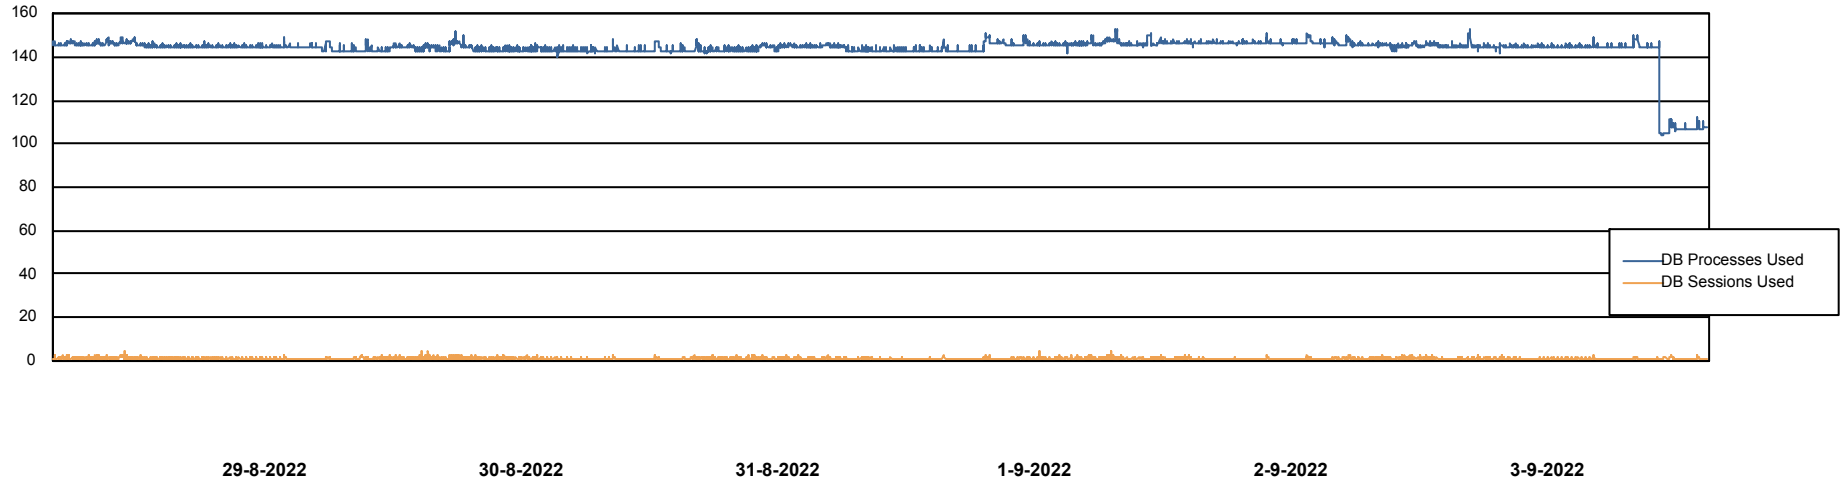

Database Performance PCODB_Production

DB Processes Max 350