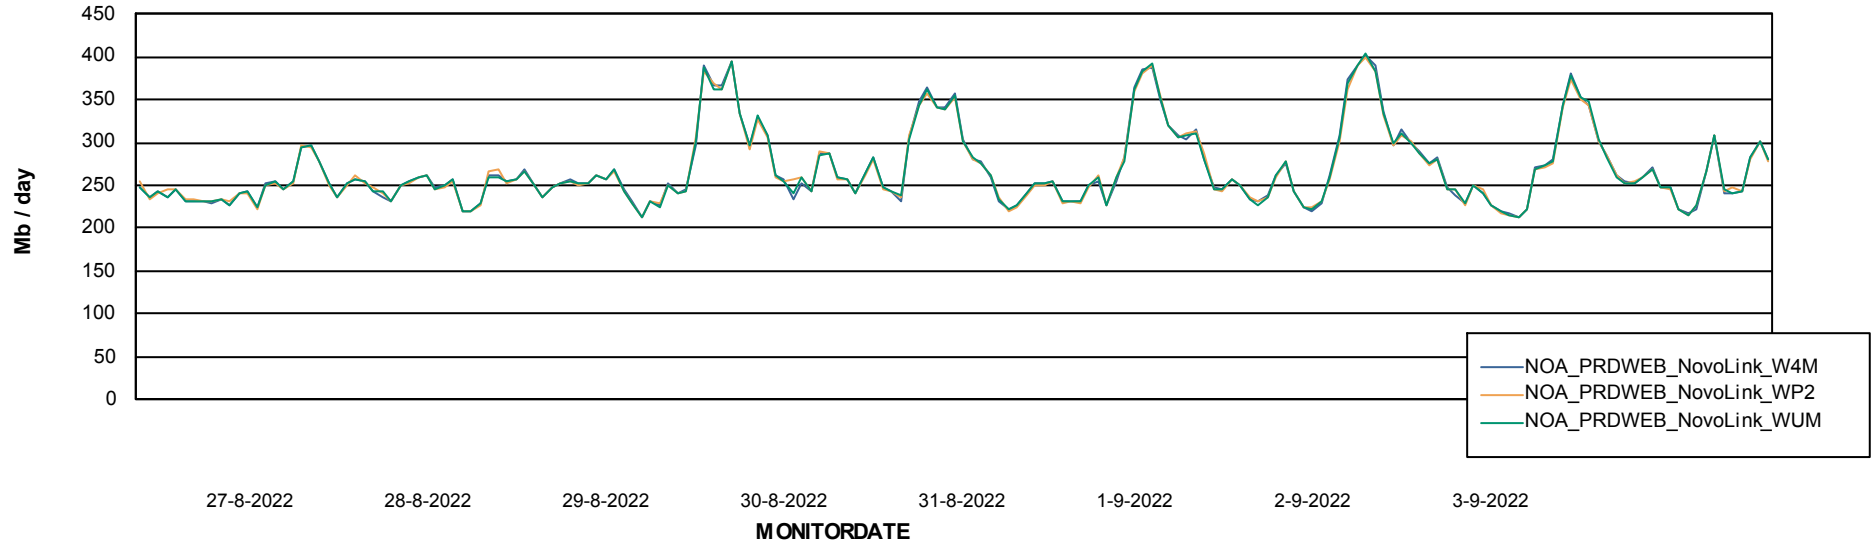

ABSSolute Application ReportServer Services

Avg memory used per ReportServer Service

Weekly SLA Customer Report

Customer NOA_Production
Database ID 116

ABSSolute Web Component Services

Avg memory used per ABS Web component