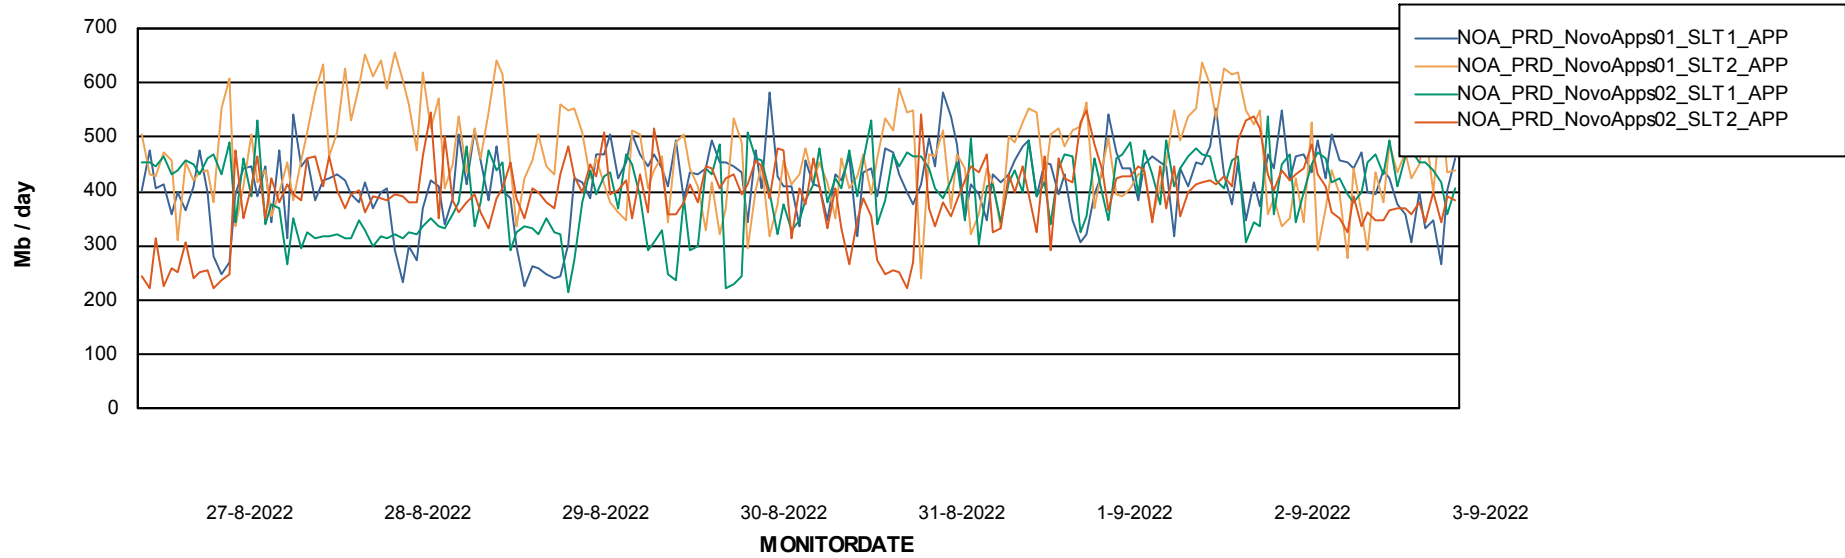

DB Processes Max 300

Weekly SLA Customer Report

Customer NOA_Production
 Database ID 116

DATABASE SIZE NOA_PRD_NovoABS01_DB

Database growth over last month

Database Tablespace NOA_PRD_NovoABS01_DB

Date	Tablespace Name	Filesize (Gb)	Usedsize (Gb)	Percentage free
3-9-2022	ABSDATA	158	115	27
	INDX	196	163	17
2-9-2022	ABSDATA	158	115	27
	INDX	196	163	17
1-9-2022	ABSDATA	158	115	27
	INDX	196	163	17
31-8-2022	ABSDATA	158	115	27
	INDX	196	163	17
30-8-2022	ABSDATA	158	115	27
	INDX	196	163	17
29-8-2022	ABSDATA	158	115	27
	INDX	196	163	17
28-8-2022	ABSDATA	158	115	27
	INDX	196	163	17

Weekly SLA Customer Report

Customer NOA_Production
Database ID 116

ABSSolute Application Server Services

Avg memory used per ABS Server Service

Avg users per day per ABS server

Weekly SLA Customer Report

Customer NOA_Production
Database ID 116