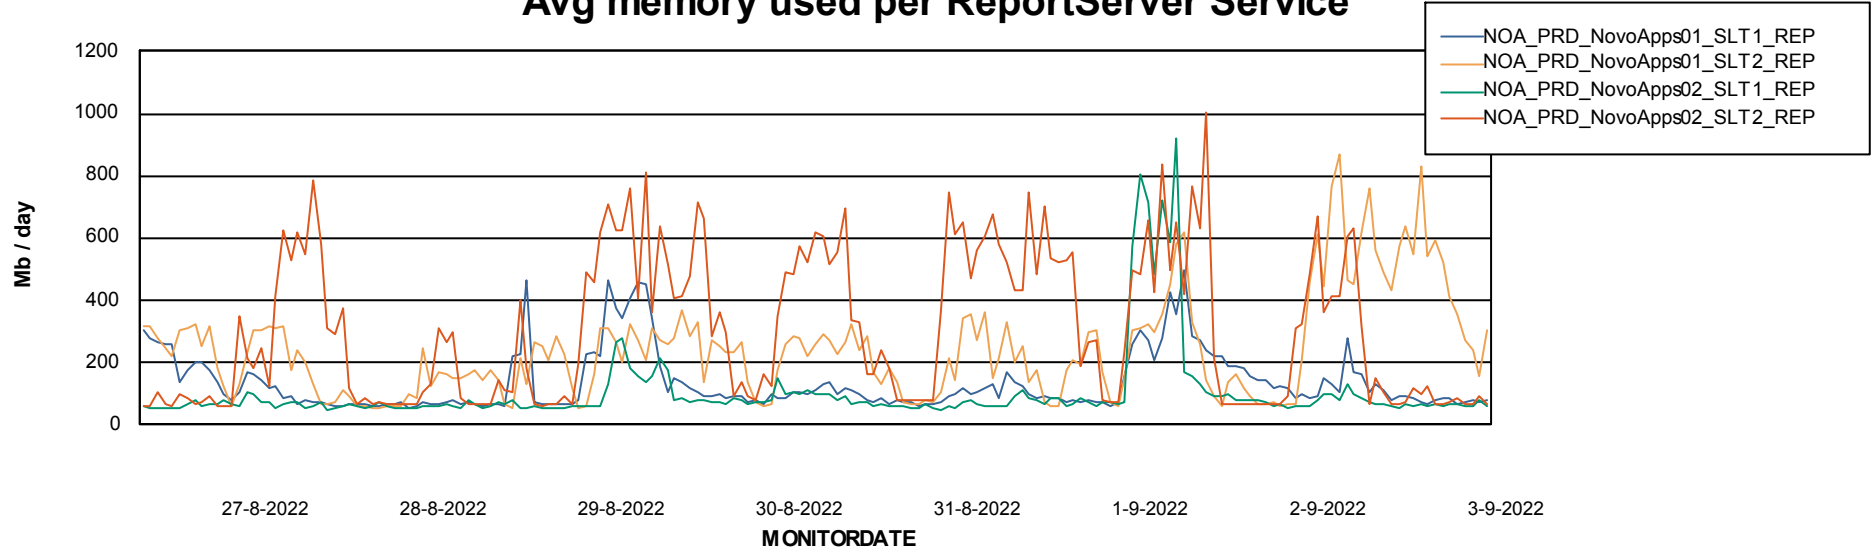

ABSSolute Application ReportServer Services

Avg memory used per ReportServer Service