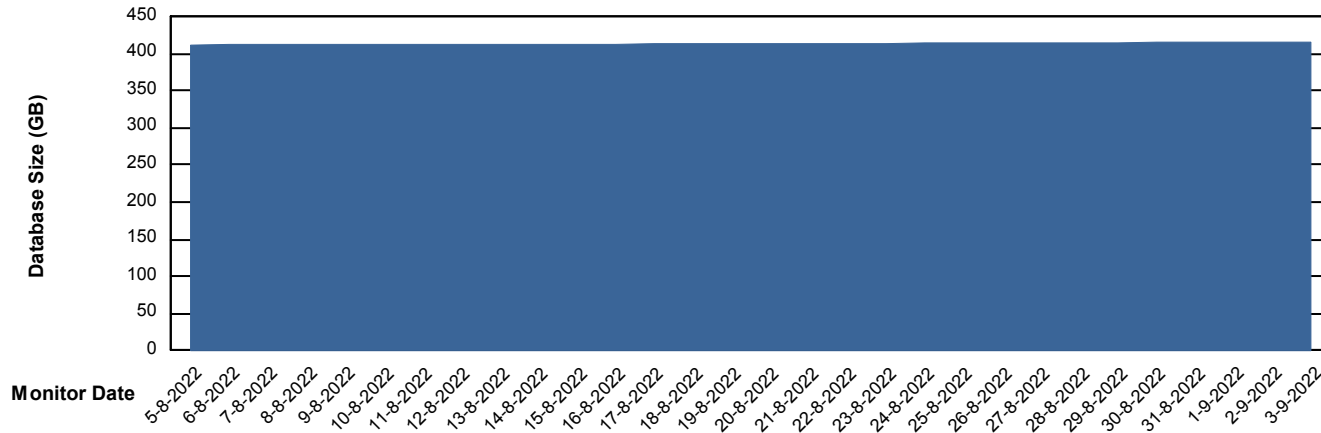

Customer NIX_Production
Database ID 51

Database Performance NIXDB_Standby

DB Processes Max 300

Weekly SLA Customer Report

Customer NIX_Production
Database ID 51

DATABASE SIZE NIXDB_BI

Database growth over last month

DATABASE SIZE NIXDB_Production

Database growth over last month

Weekly SLA Customer Report

Customer NIX_Production
 Database ID 51

Database Tablespace NIXDB_BI

Date	Tablespace Name	Filesize (Gb)	Usedsize (Gb)	Percentage free
3-9-2022	ABSDATA	91	75	18
	INDX	127	105	18
2-9-2022	ABSDATA	91	75	18
	INDX	127	105	18
1-9-2022	ABSDATA	91	75	18
	INDX	127	105	18
31-8-2022	ABSDATA	91	75	18
	INDX	127	105	18
30-8-2022	ABSDATA	91	75	18
	INDX	127	104	18
29-8-2022	ABSDATA	91	75	18
	INDX	127	104	18
28-8-2022	ABSDATA	91	75	18
	INDX	127	104	18