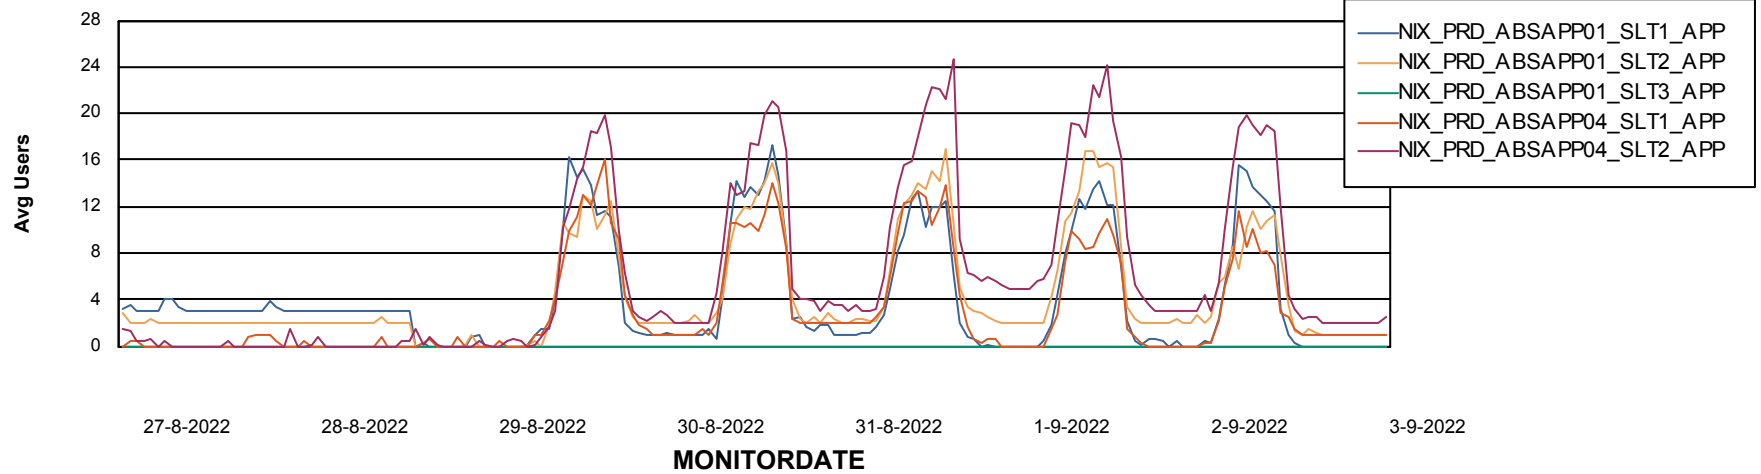

Avg users per day per ABS server