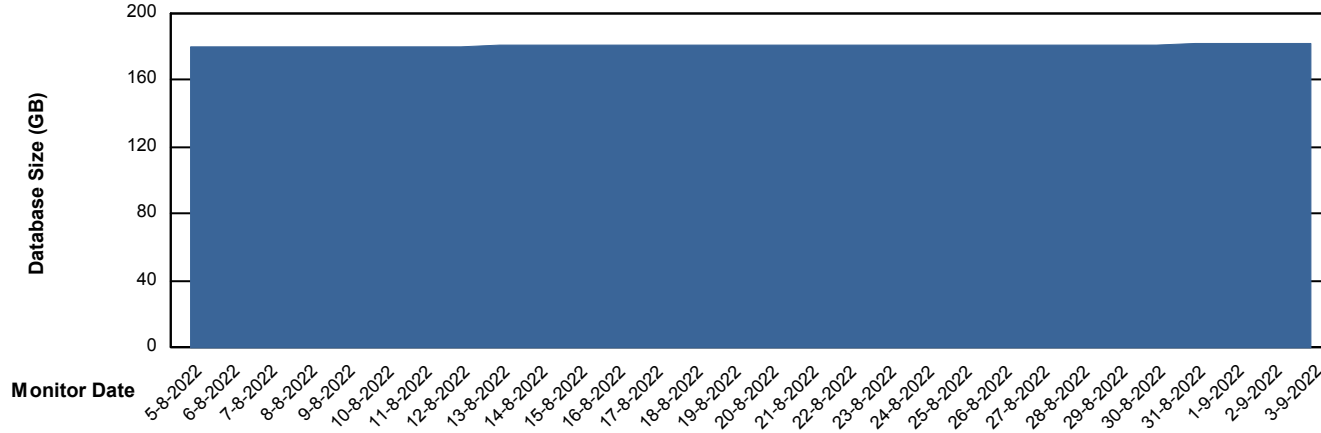

Customer NIX_Production
Database ID 51

Database Performance NIXDB_Standby

DB Processes Max 300

Weekly SLA Customer Report

Customer NIX_Production
Database ID 51

DATABASE SIZE NIXDB_BI

Database growth over last month