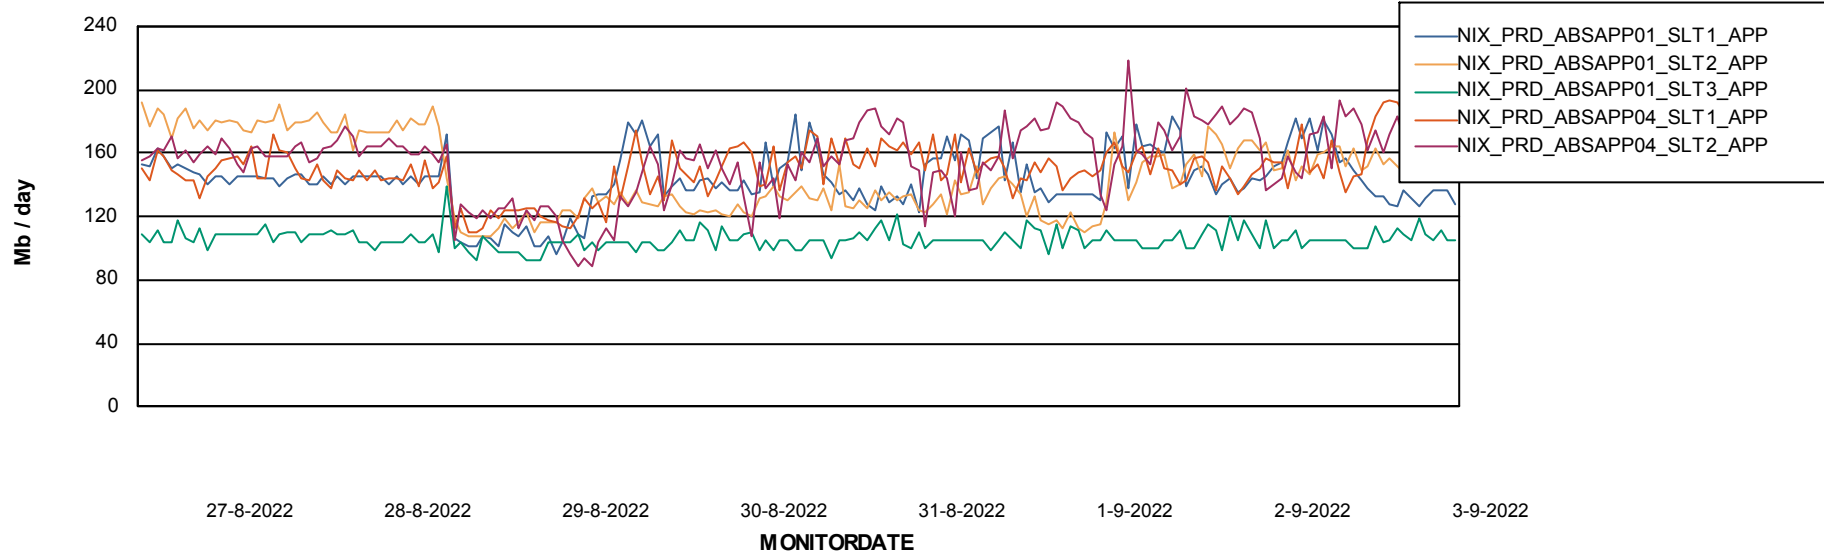

Standby Database Health NIX_Production

Recovery lag for last 7 days

Weekly SLA Customer Report

Customer NIX_Production
Database ID 51

ABSSolute Application Server Services

Avg memory used per ABS Server Service