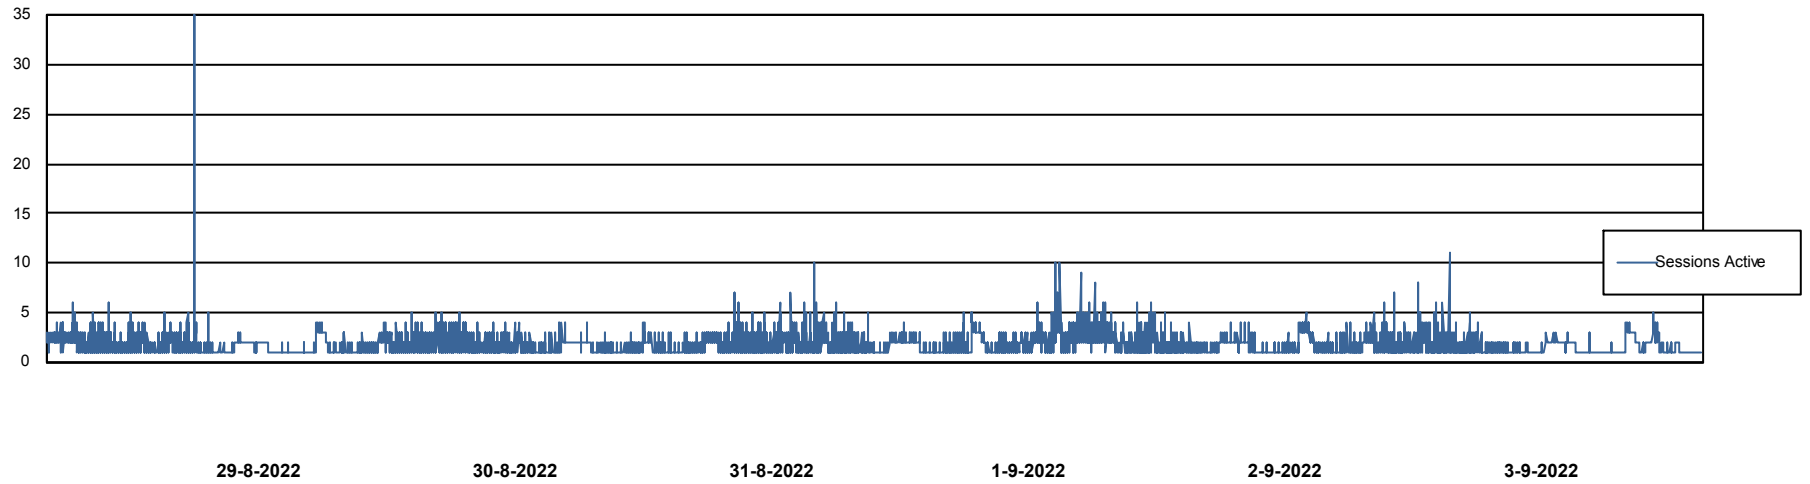

Weekly SLA Customer Report

Customer NIX_Production
Database ID 51

Database Performance NIXDB_BI

Weekly SLA Customer Report

Customer NIX_Production
Database ID 51

Database Performance NIXDB_Production

Weekly SLA Customer Report