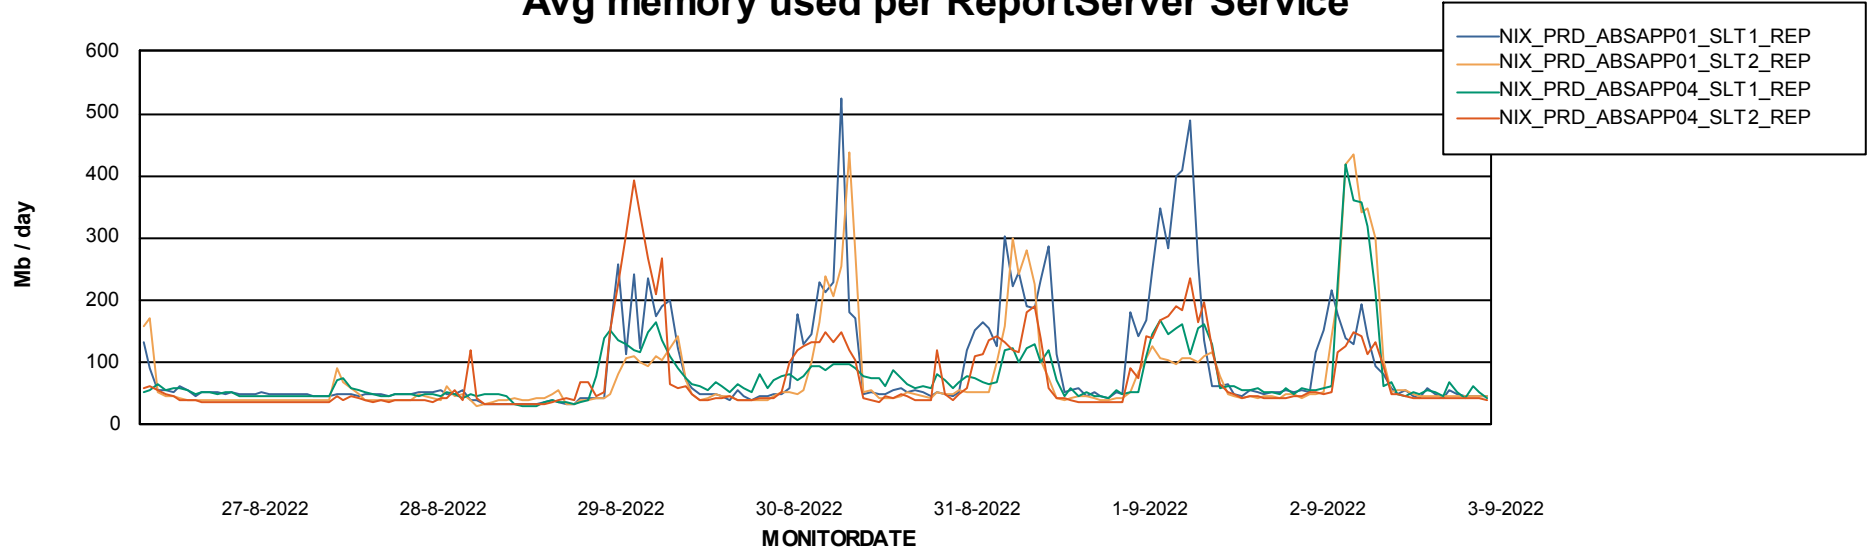

Avg users per day per ABS server

Weekly SLA Customer Report

Customer NIX_Production
Database ID 51

ABSSolute Application ReportServer Services

Avg memory used per ReportServer Service

Weekly SLA Customer Report