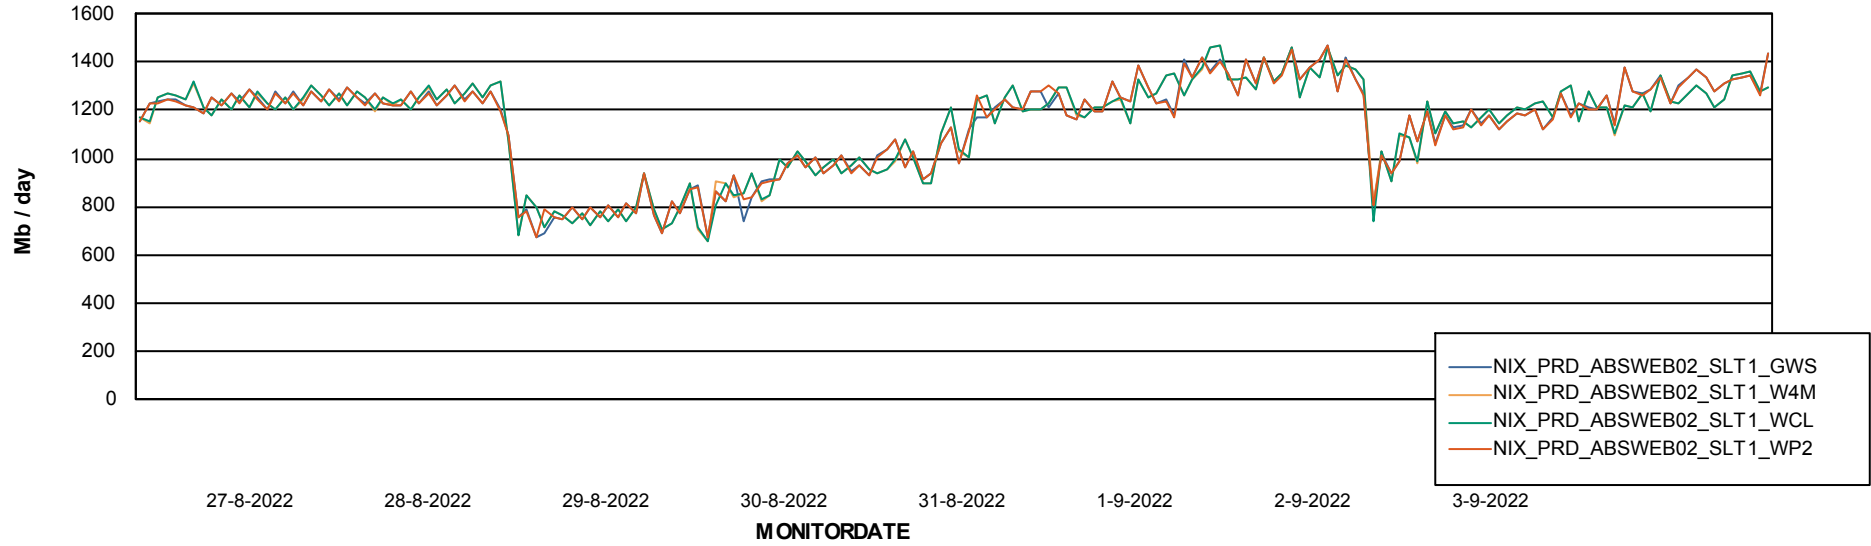

ABSSolute Web Component Services

Avg memory used per ABS Web component