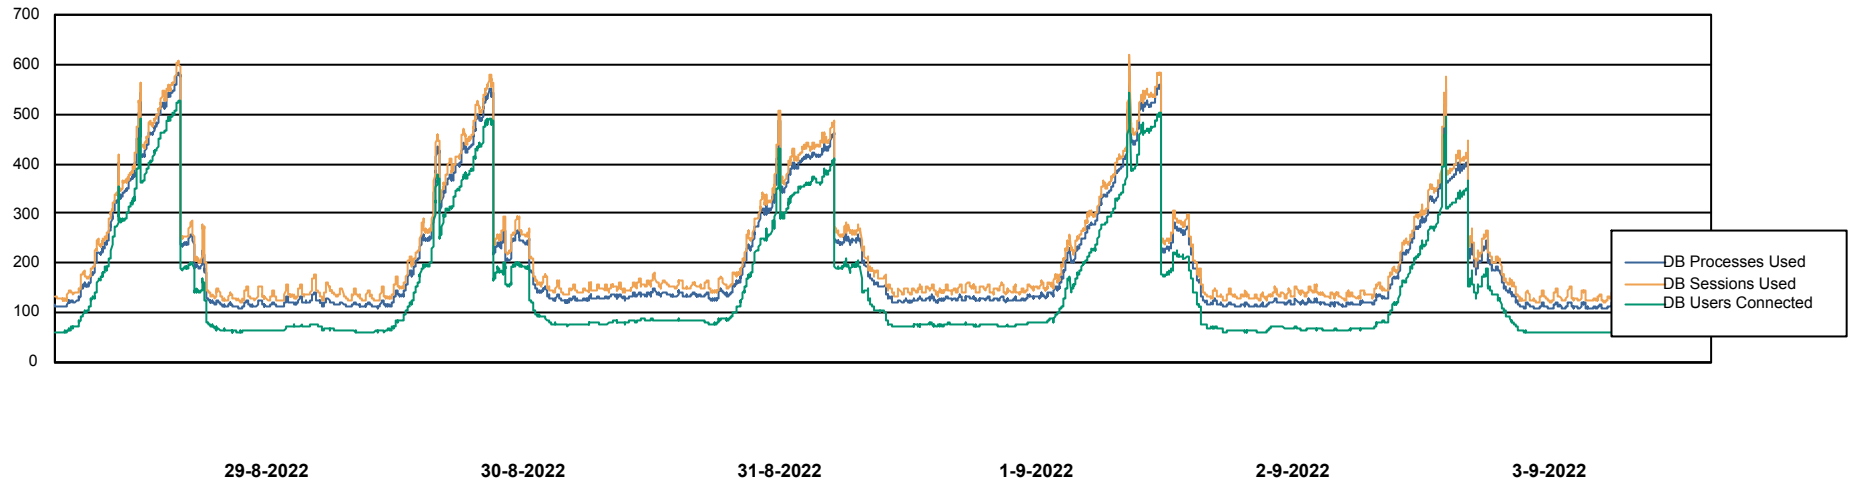

Weekly SLA Customer Report

Customer NIX_Production
Database ID 51

Database Performance NIXDB_BI

Weekly SLA Customer Report

Customer NIX_Production
Database ID 51

Database Performance NIXDB_Production

Weekly SLA Customer Report

Customer NIX_Production
Database ID 51

Database Performance NIXDB_Standby

DB Processes Max 300

Weekly SLA Customer Report

Customer NIX_Production
Database ID 51

DATABASE SIZE NIXDB_BI

Database growth over last month