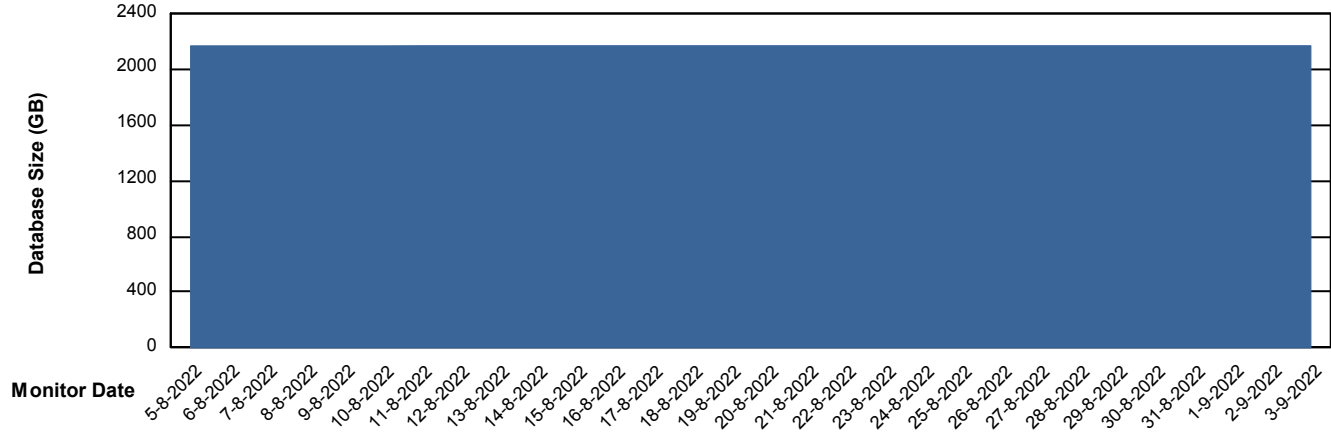

DATABASE SIZE LTS_TEST_CLSABSDB01T_TSTDB

Database growth over last month