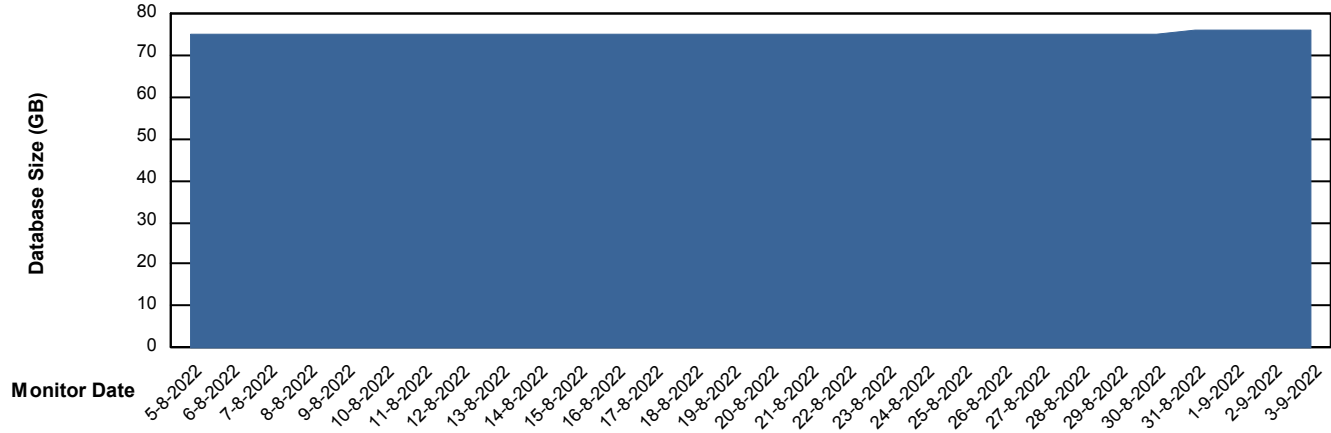

DATABASE SIZE KLA_PRD_KLAHQORA03_DB

Database growth over last month