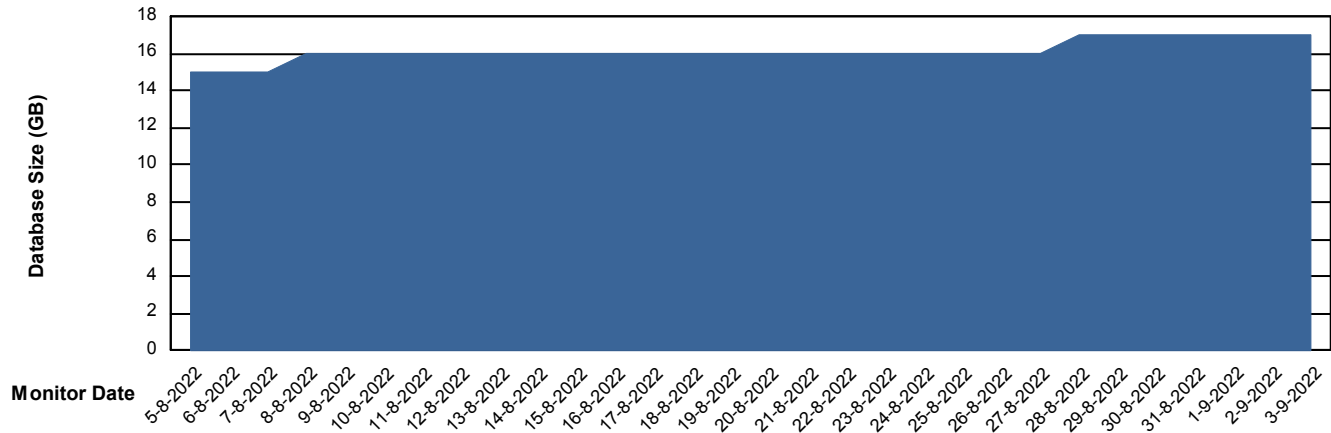

Weekly SLA Customer Report

Customer KBR_Production
Database ID 117

Database Performance BI-DBSRV_DB

Weekly SLA Customer Report

Customer KBR_Production
Database ID 117

Database Performance KBR_PRD_DB-SRV1_DB

Weekly SLA Customer Report

Customer KBR_Production
Database ID 117

DATABASE SIZE BI-DBSRV_DB

Database growth over last month

DATABASE SIZE KBR_PRD_DB-SRV1_DB

Database growth over last month

Weekly SLA Customer Report