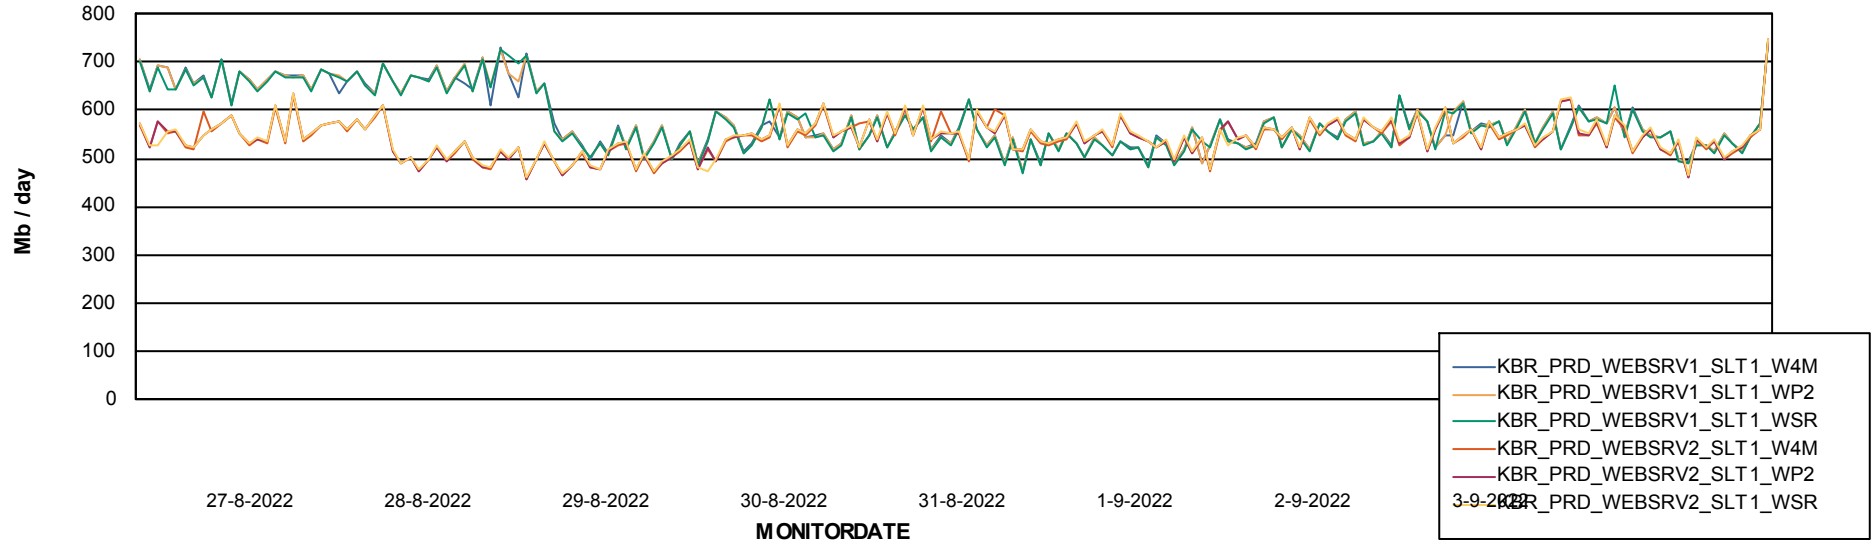

ABSSolute Web Component Services

Avg memory used per ABS Web component