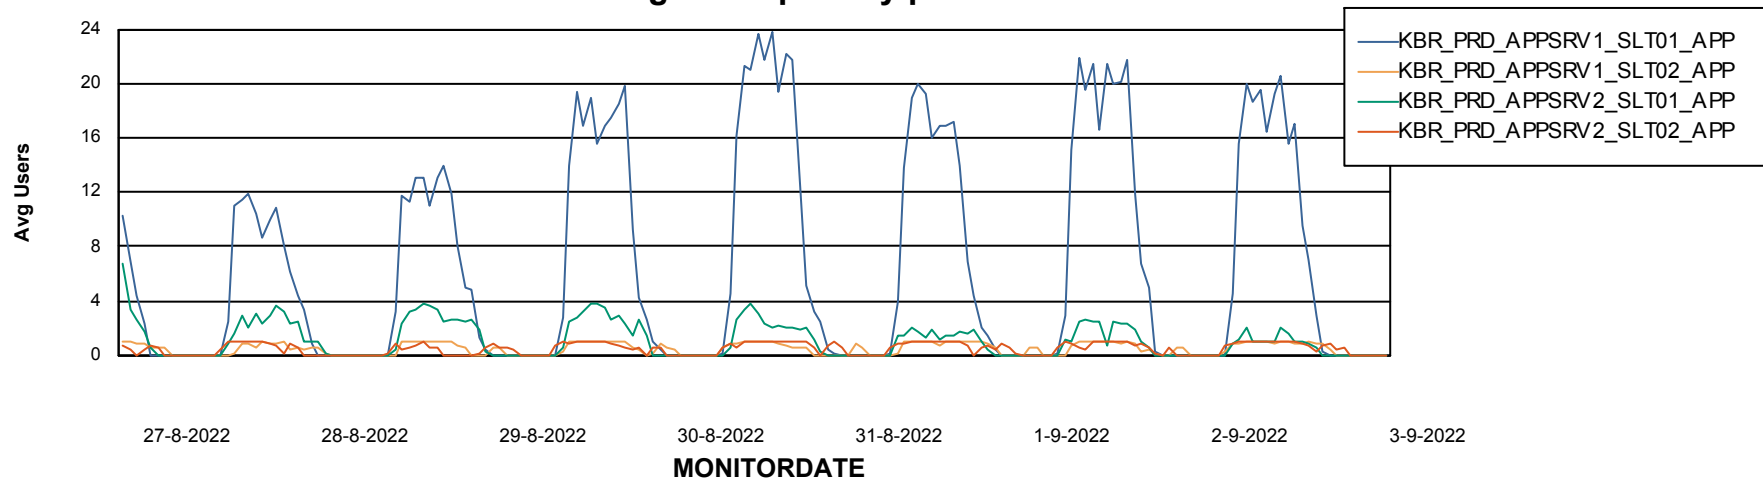

Avg users per day per ABS server