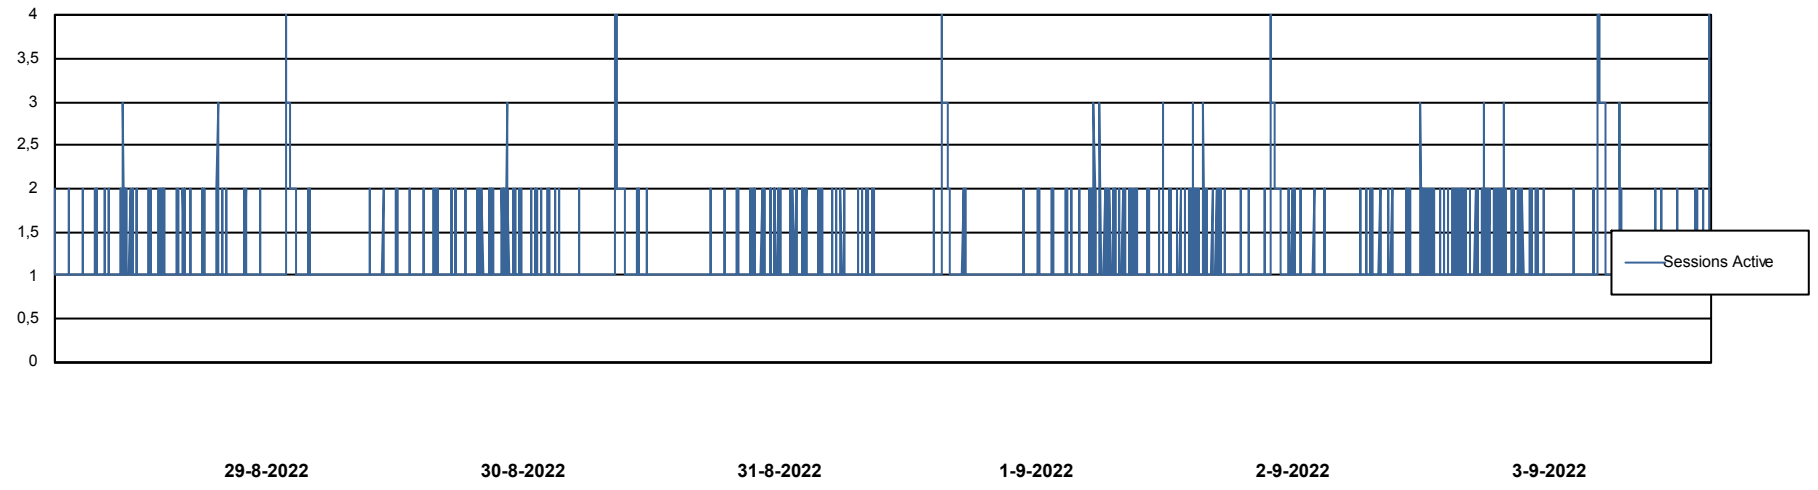

Harddisk Usage KBR_PRD_WEBSRV2

	Free disk space on / (%)	Total disk space on / (Gb)	Used disk space on / (Gb)	Free disk space on /boot (%)	Total disk space on /boot (Gb)	Used disk space on /boot (Gb)
3-9-2022	83	55	10	62	1	0
2-9-2022	83	55	9	62	1	0
1-9-2022	83	55	9	62	1	0
31-8-2022	83	55	10	62	1	0
30-8-2022	83	55	9	62	1	0
29-8-2022	83	55	9	62	1	0
28-8-2022	83	55	9	62	1	0

Weekly SLA Customer Report

Customer KBR_Production
Database ID 117

Database Performance BI-DBSRV_DB

Weekly SLA Customer Report

Customer KBR_Production
Database ID 117

Database Performance KBR_PRD_DB-SRV1_DB