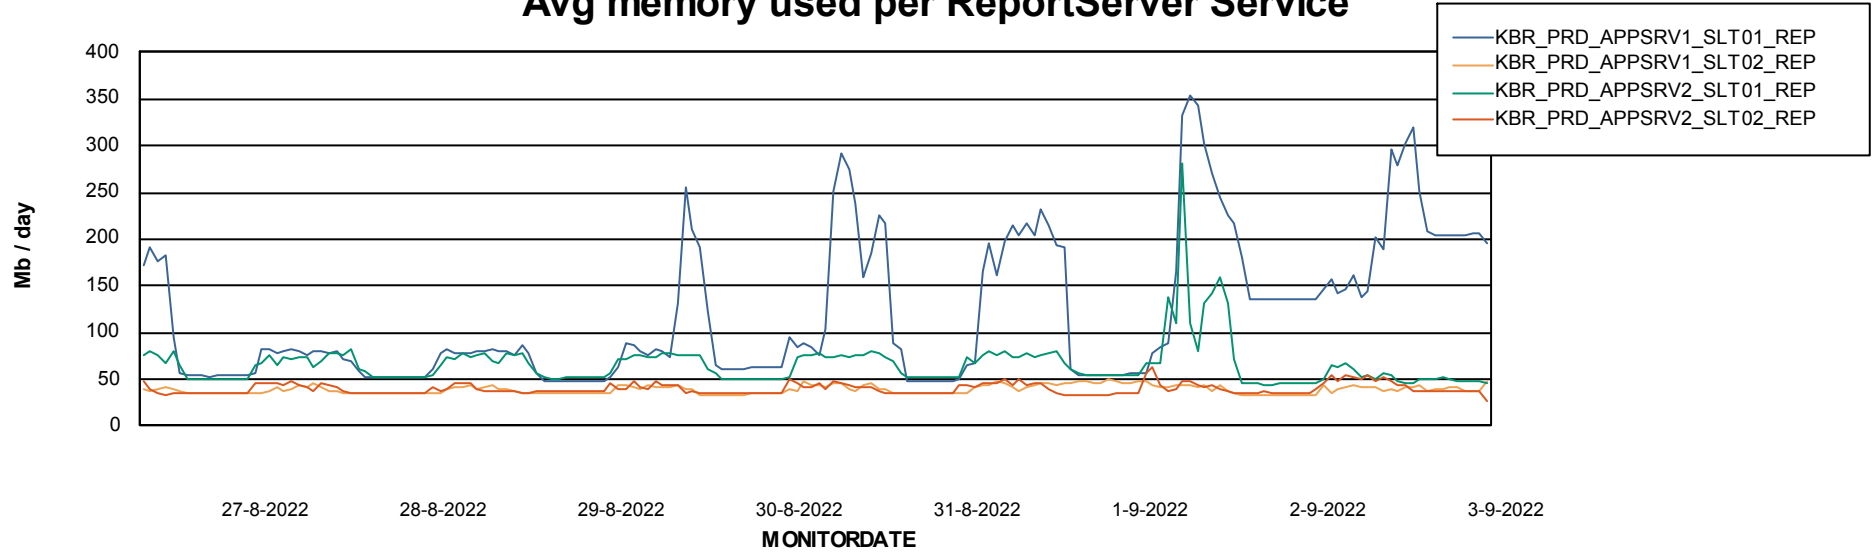

ABSolute Application Server Services

Avg memory used per ReportServer Service