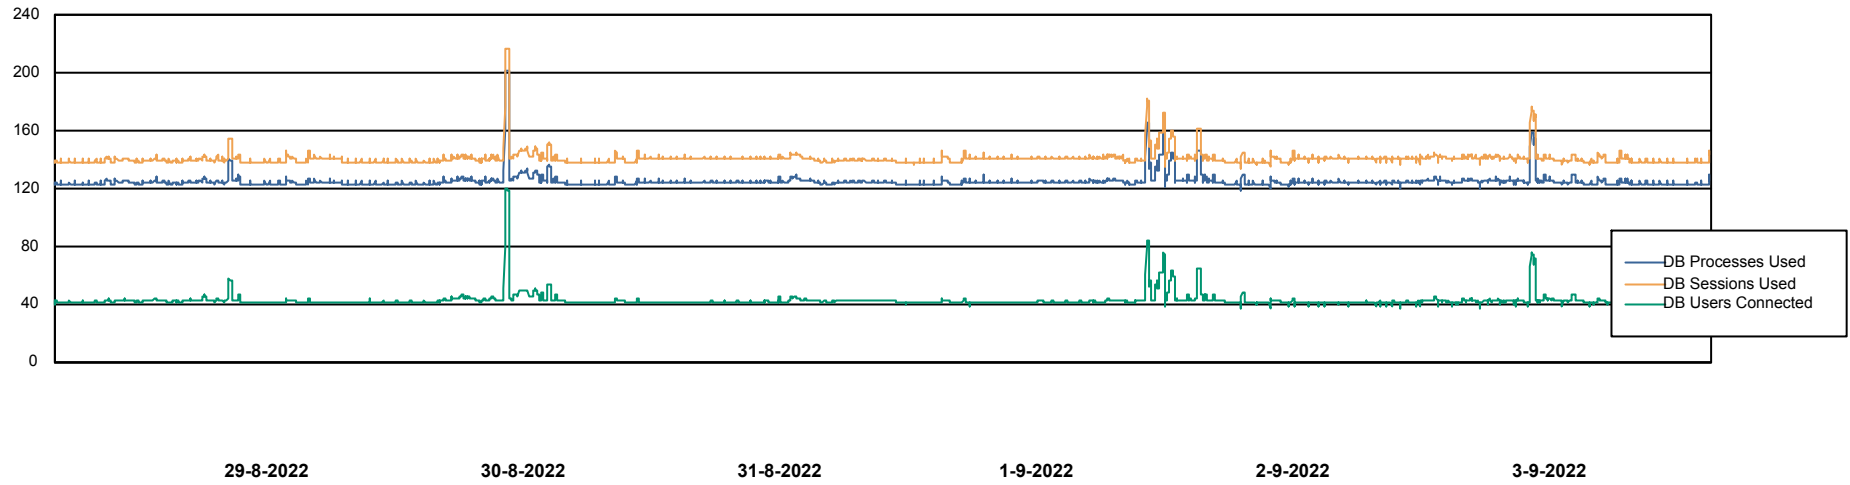

Weekly SLA Customer Report

Customer KBR_Production
Database ID 117

Database Performance BI-DBSRV_DB

Weekly SLA Customer Report

Customer KBR_Production
Database ID 117

Database Performance KBR_PRD_DB-SRV1_DB