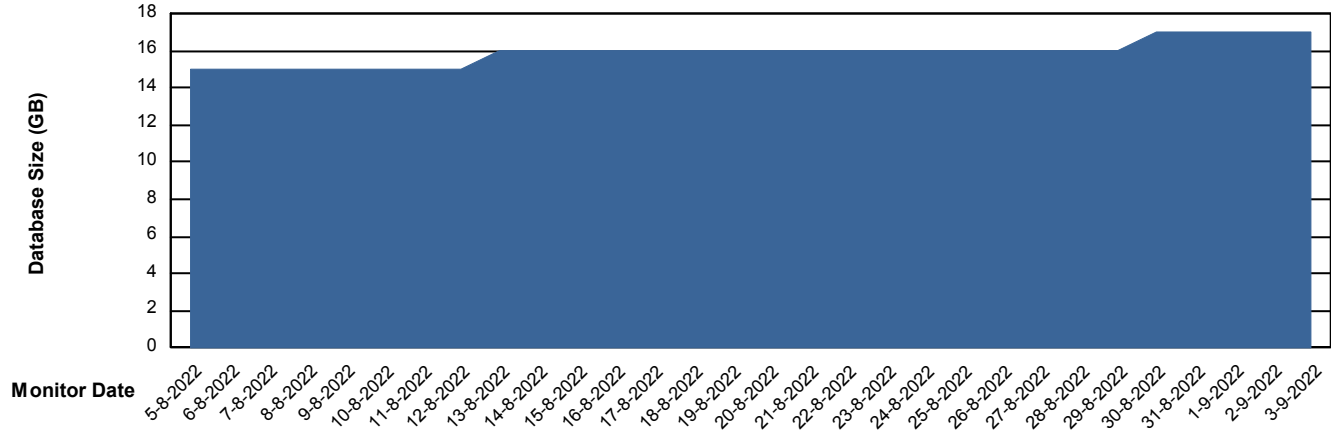

Harddisk Usage KBR_PRD_WEBSRV2

	Free disk space on / (%)	Total disk space on / (Gb)	Used disk space on / (Gb)	Free disk space on /boot (%)	Total disk space on /boot (Gb)	Used disk space on /boot (Gb)
3-9-2022	83	55	10	62	1	0
2-9-2022	83	55	9	62	1	0
1-9-2022	83	55	9	62	1	0
31-8-2022	83	55	10	62	1	0
30-8-2022	83	55	9	62	1	0
29-8-2022	83	55	9	62	1	0
28-8-2022	83	55	9	62	1	0

Weekly SLA Customer Report

Customer KBR_Production
Database ID 117

Database Performance BI-DBSRV_DB

Weekly SLA Customer Report

Customer KBR_Production
Database ID 117

Database Performance KBR_PRD_DB-SRV1_DB

Weekly SLA Customer Report

Customer KBR_Production
Database ID 117

DATABASE SIZE BI-DBSRV_DB

Database growth over last month

DATABASE SIZE KBR_PRD_DB-SRV1_DB

Database growth over last month

Weekly SLA Customer Report