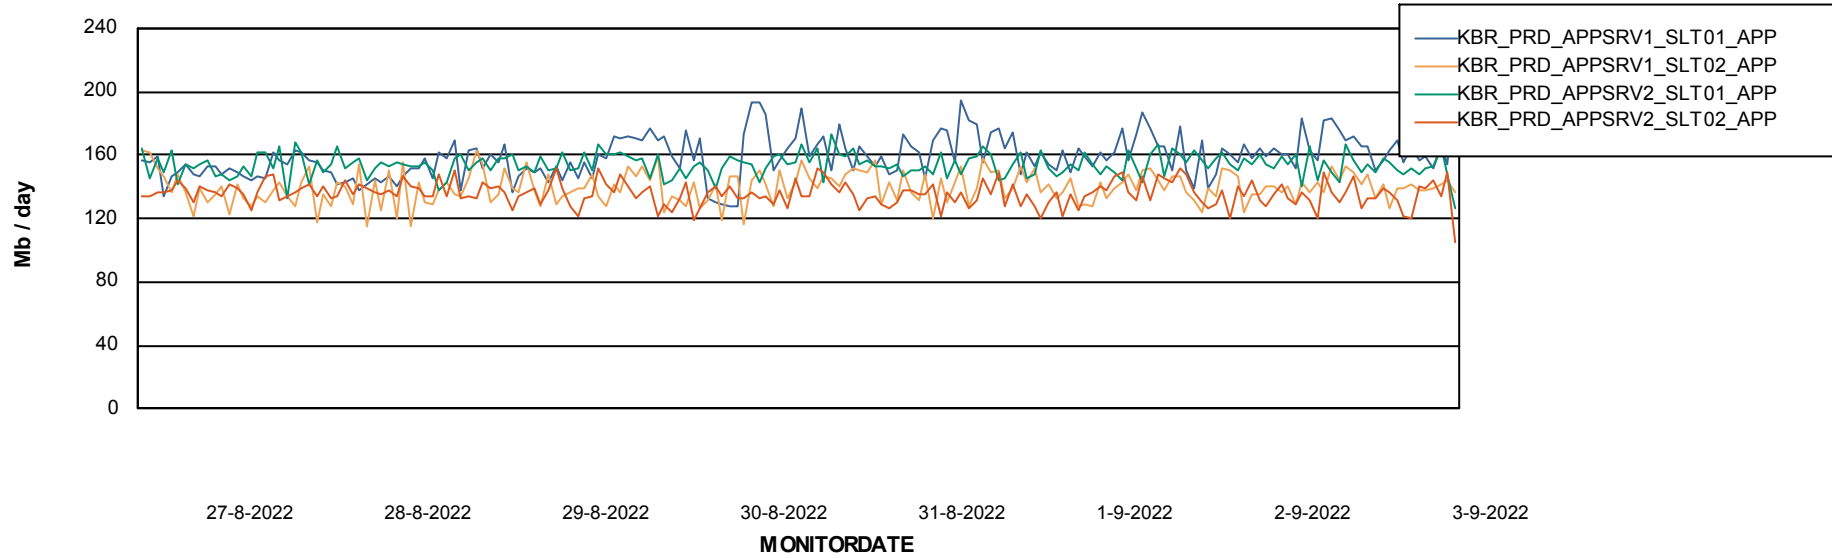

ABSSolute Application Server Services

Avg memory used per ABS Server Service