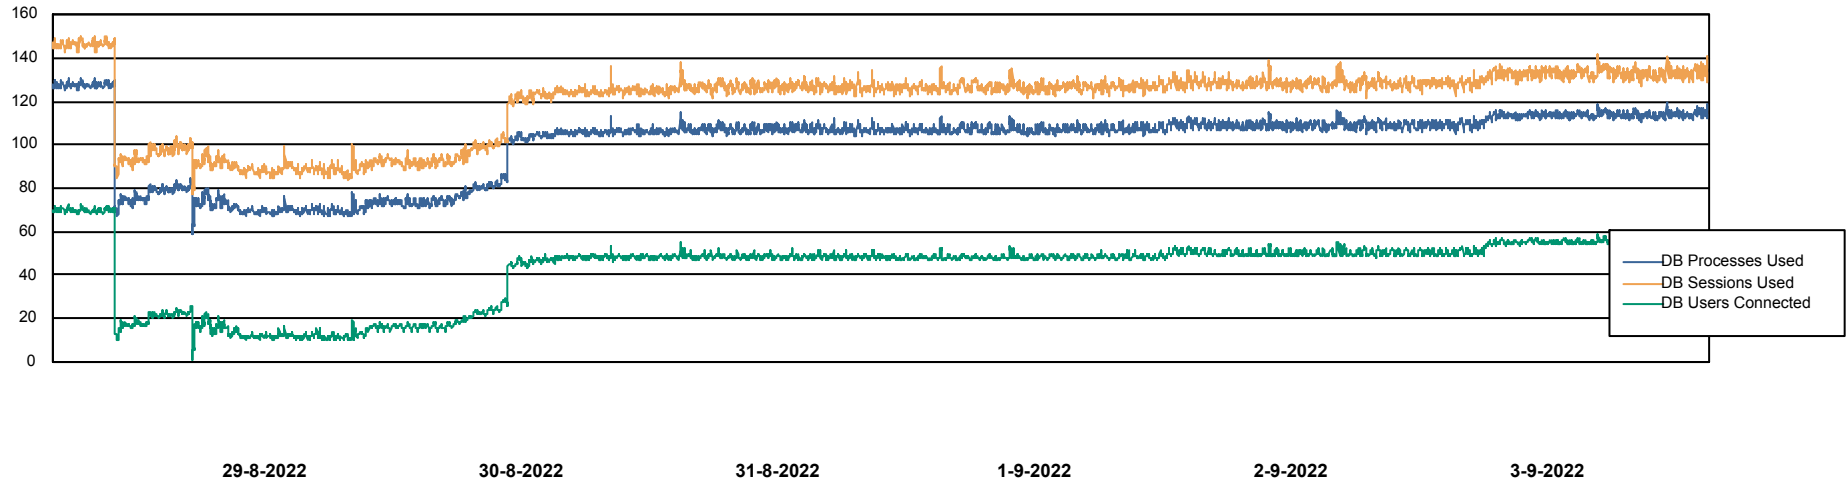

Harddisk Usage KBR_PRD_WEBSRV2

	Free disk space on / (%)	Total disk space on / (Gb)	Used disk space on / (Gb)	Free disk space on /boot (%)	Total disk space on /boot (Gb)	Used disk space on /boot (Gb)
3-9-2022	83	55	10	62	1	0
2-9-2022	83	55	9	62	1	0
1-9-2022	83	55	9	62	1	0
31-8-2022	83	55	10	62	1	0
30-8-2022	83	55	9	62	1	0
29-8-2022	83	55	9	62	1	0
28-8-2022	83	55	9	62	1	0

Weekly SLA Customer Report

Customer KBR_Production
Database ID 117

Database Performance BI-DBSRV_DB

Weekly SLA Customer Report

Customer KBR_Production
Database ID 117

Database Performance KBR_PRD_DB-SRV1_DB