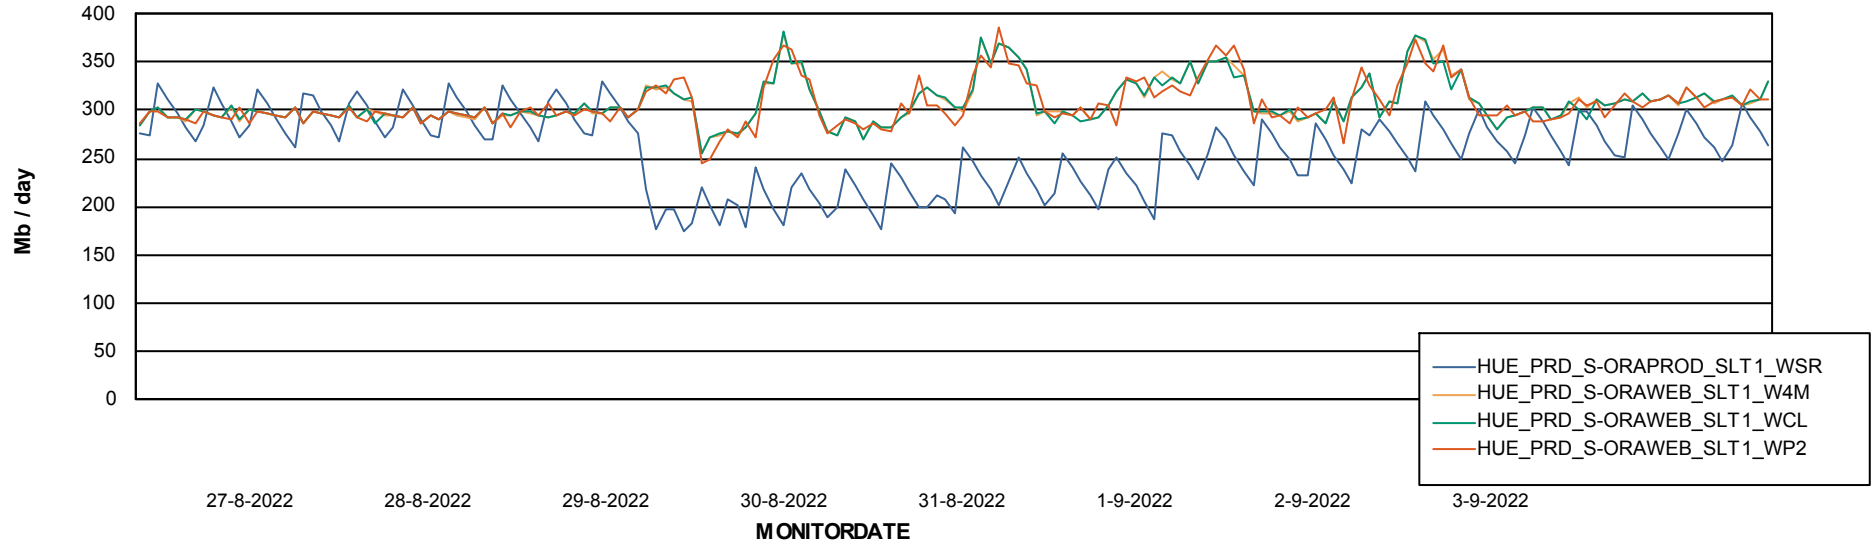

ABSSolute Web Component Services

Avg memory used per ABS Web component