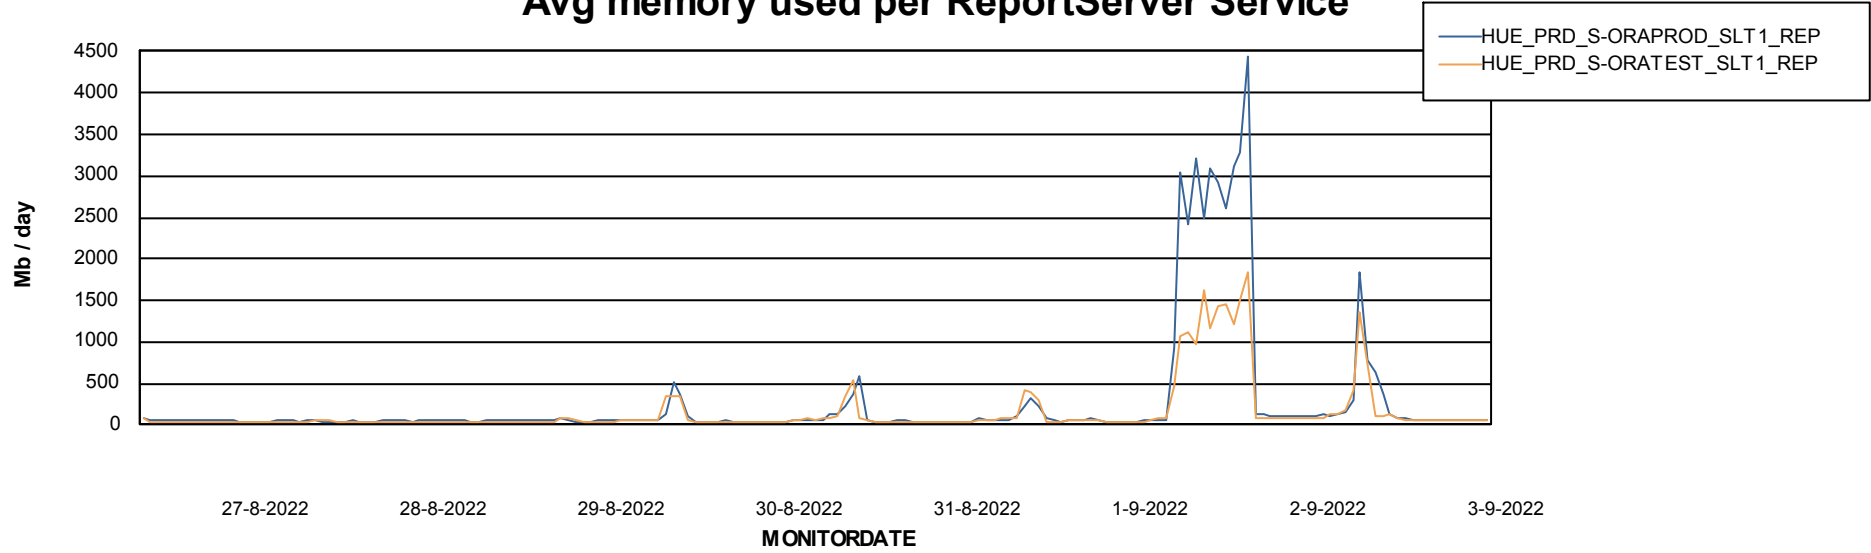

Avg users per day per ABS server

Weekly SLA Customer Report

Customer HUE_Production
Database ID 104

ABSSolute Application ReportServer Services

Avg memory used per ReportServer Service

Weekly SLA Customer Report