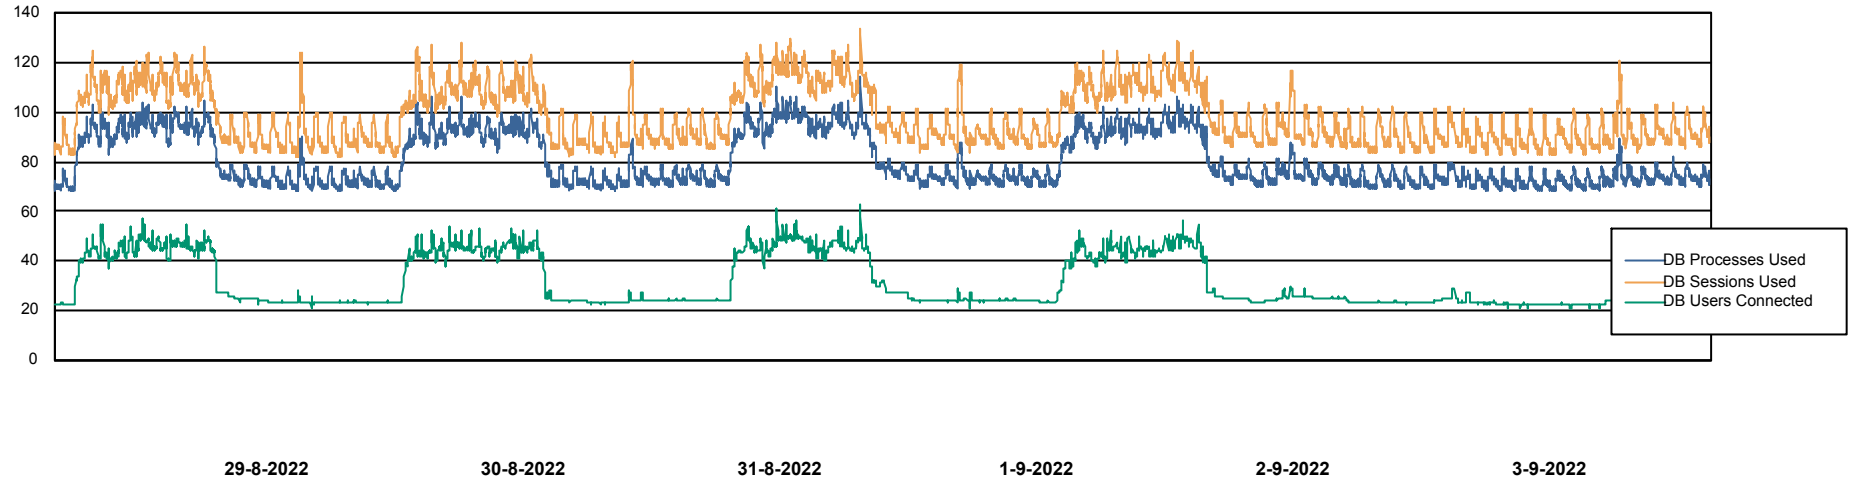

Weekly SLA Customer Report

Customer HUE_Production
Database ID 104

Database Performance HUE_PRD_S-ORABI_DB

Weekly SLA Customer Report

Customer HUE_Production
Database ID 104

Database Performance HUE_PRD_S-ORAPROD_DB