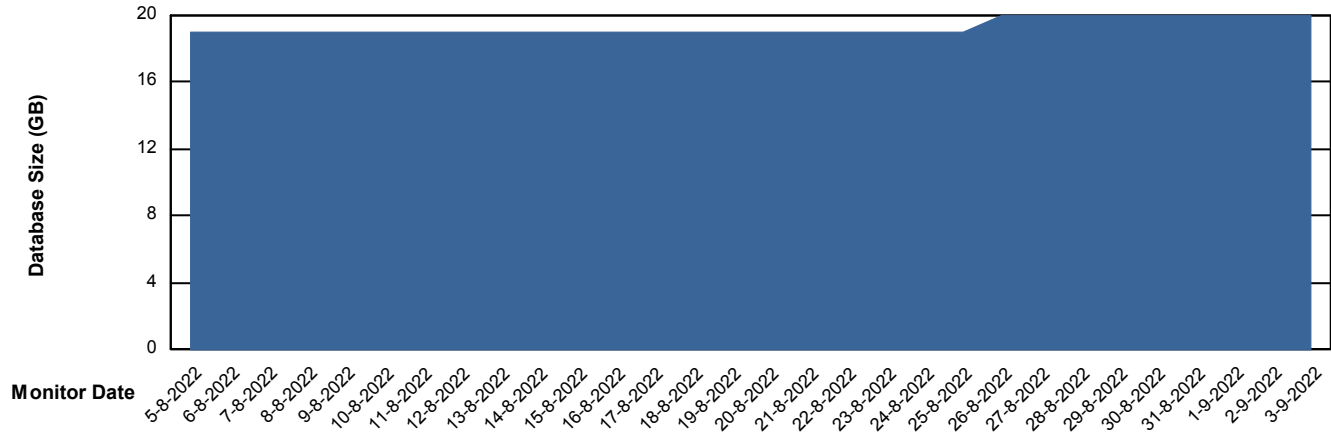

DATABASE SIZE HUE_PRD_S-ORABI_DB

Database growth over last month