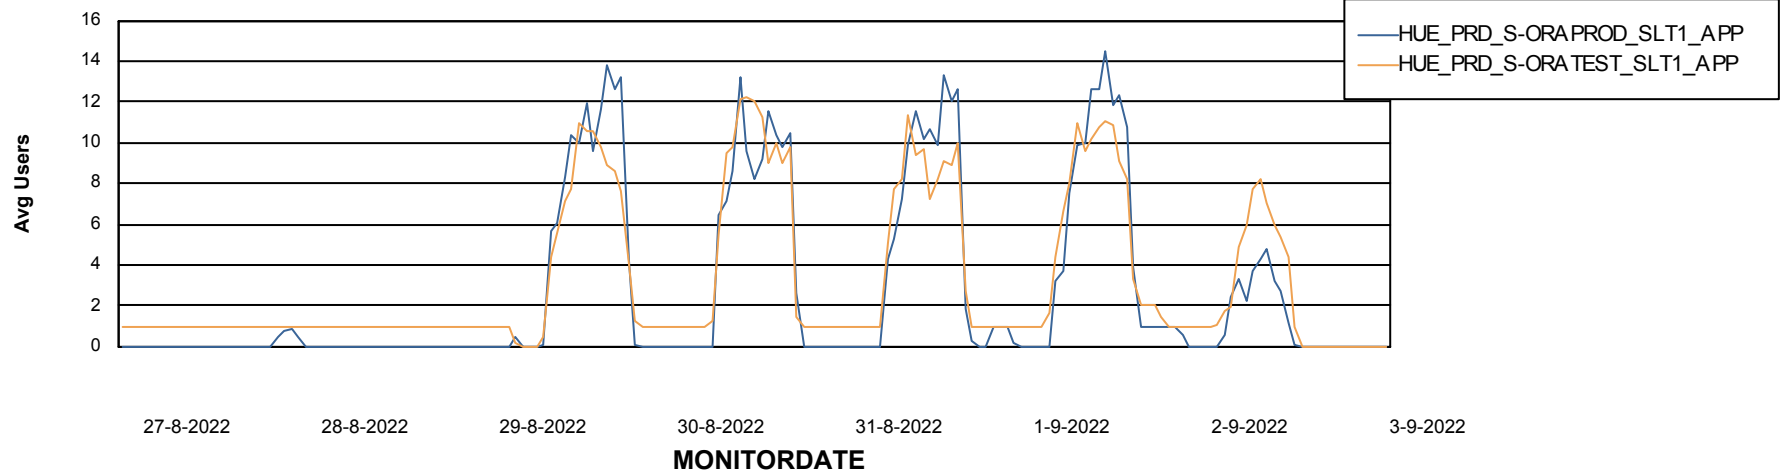

Avg users per day per ABS server