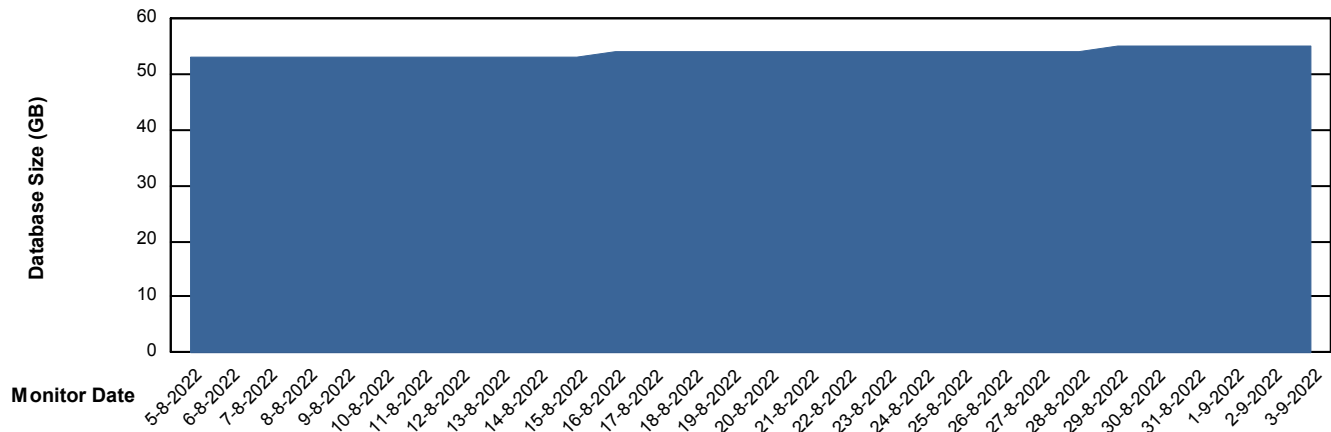

DATABASE SIZE HUE_PRD_S-ORAPROD_DB

Database growth over last month