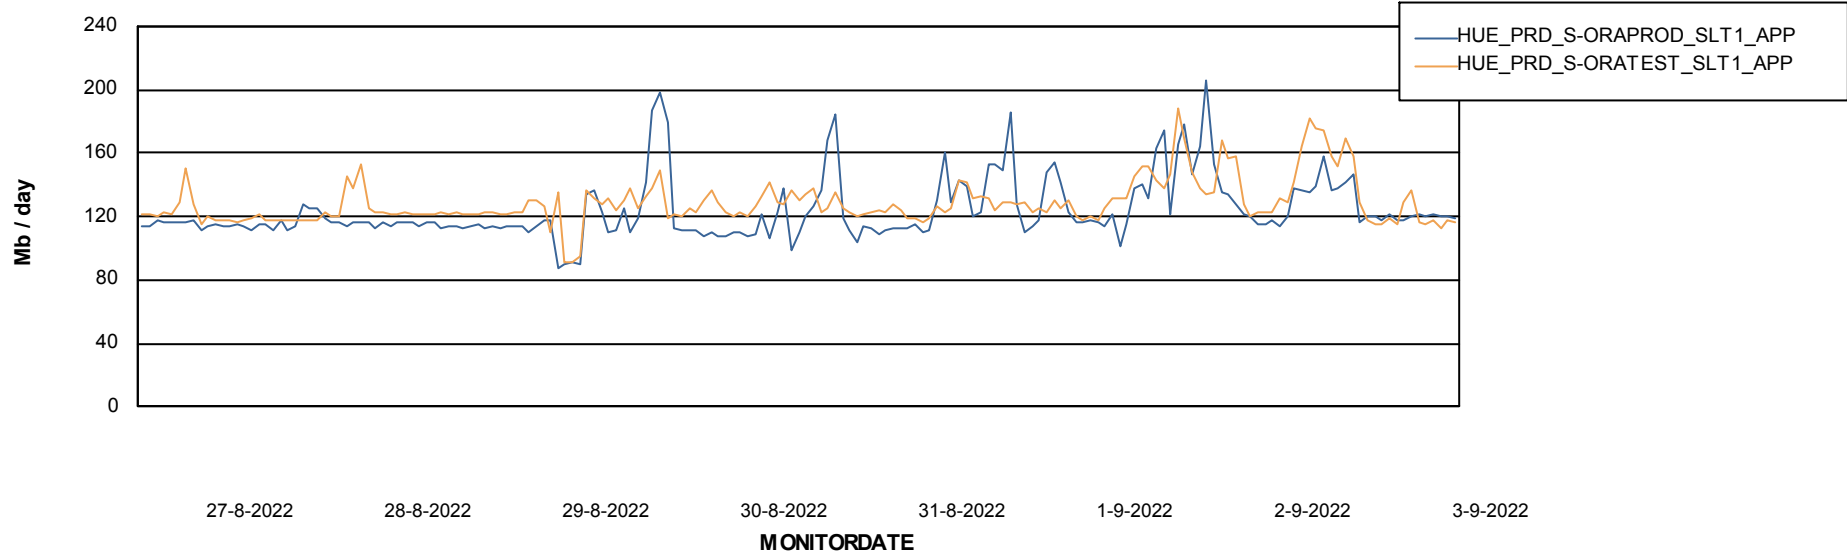

Standby Database Health HUE_Production

Recovery lag for last 7 days

Weekly SLA Customer Report

Customer HUE_Production
Database ID 104

ABSSolute Application Server Services

Avg memory used per ABS Server Service