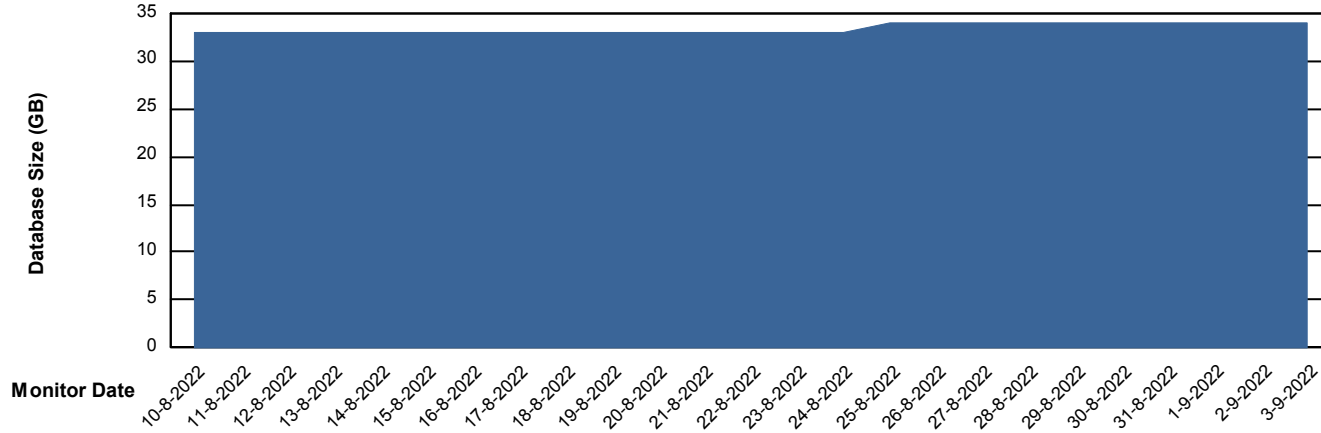

DATABASE SIZE ELJDB_BI

Database growth over last month