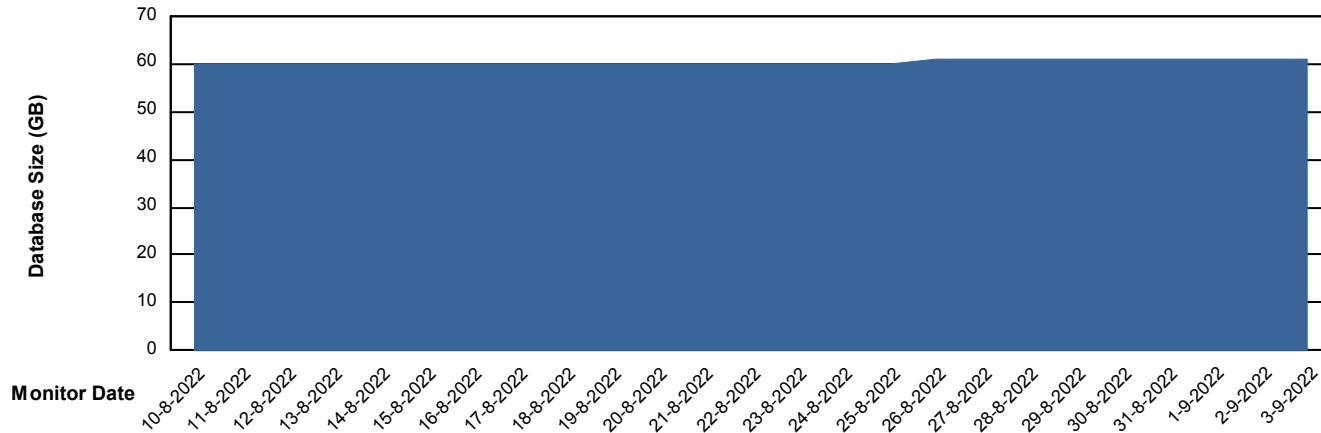

DATABASE SIZE ELJDB_Production

Database growth over last month