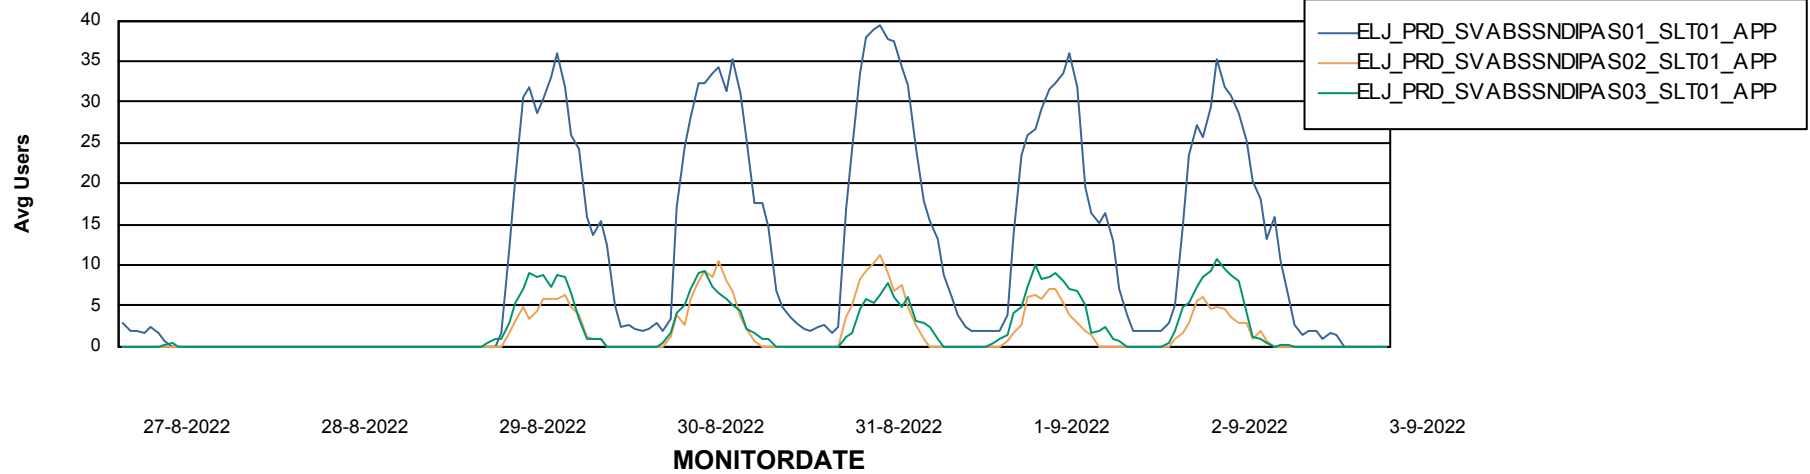

Avg users per day per ABS server