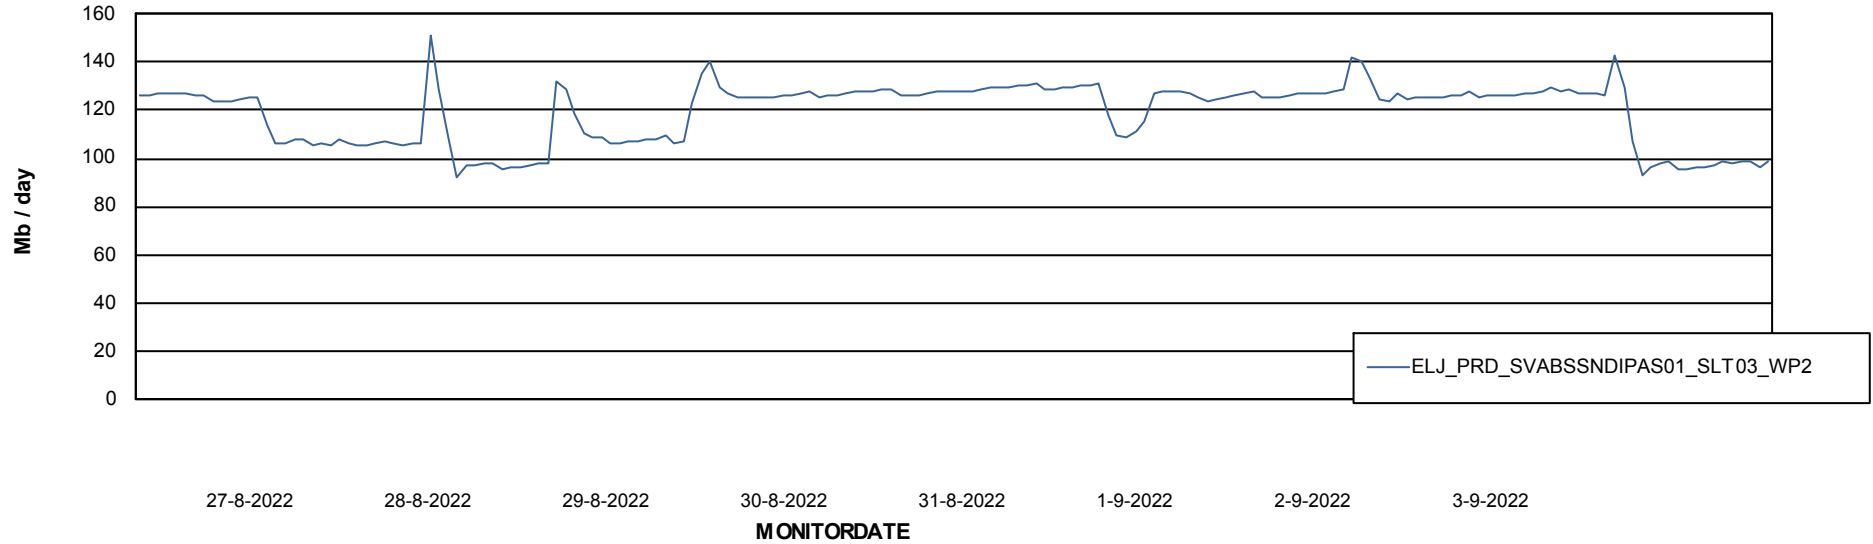

ABSSolute Web Component Services

Avg memory used per ABS Web component