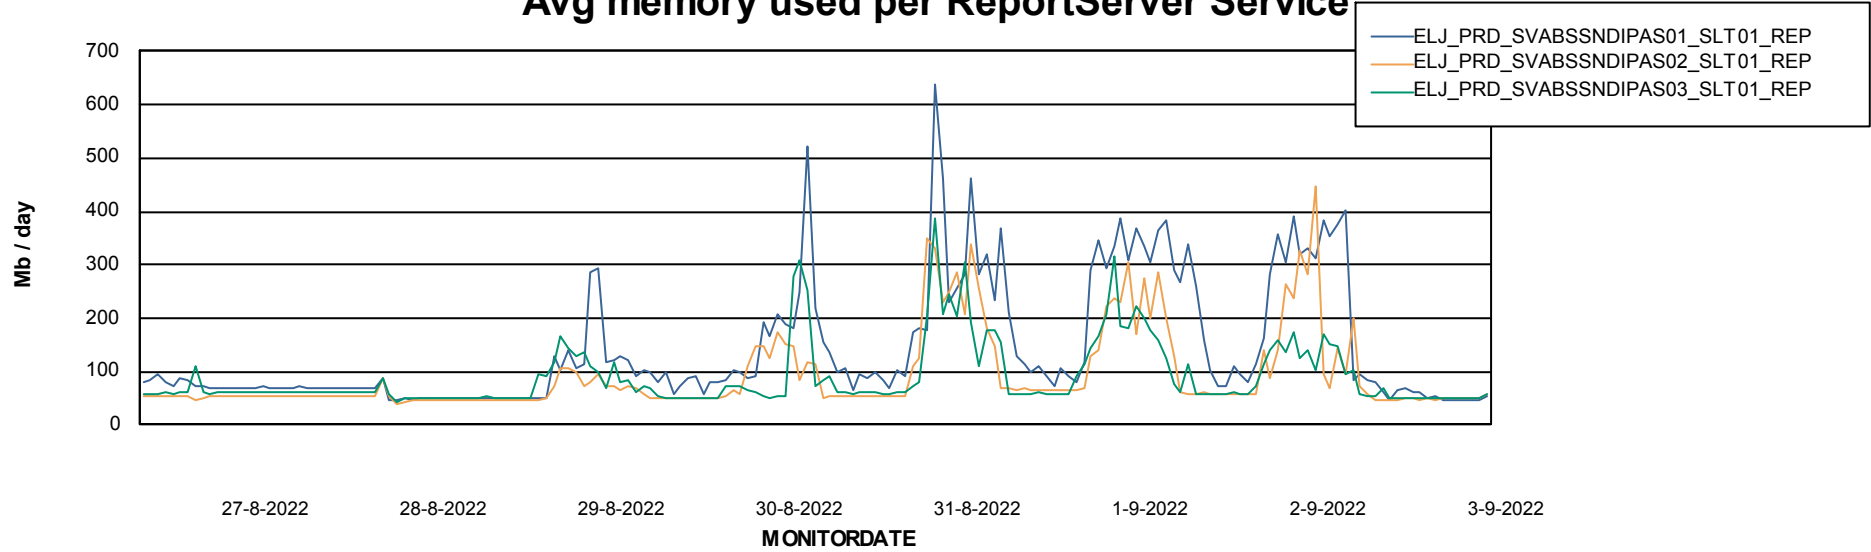

ABSSolute Application ReportServer Services

Avg memory used per ReportServer Service