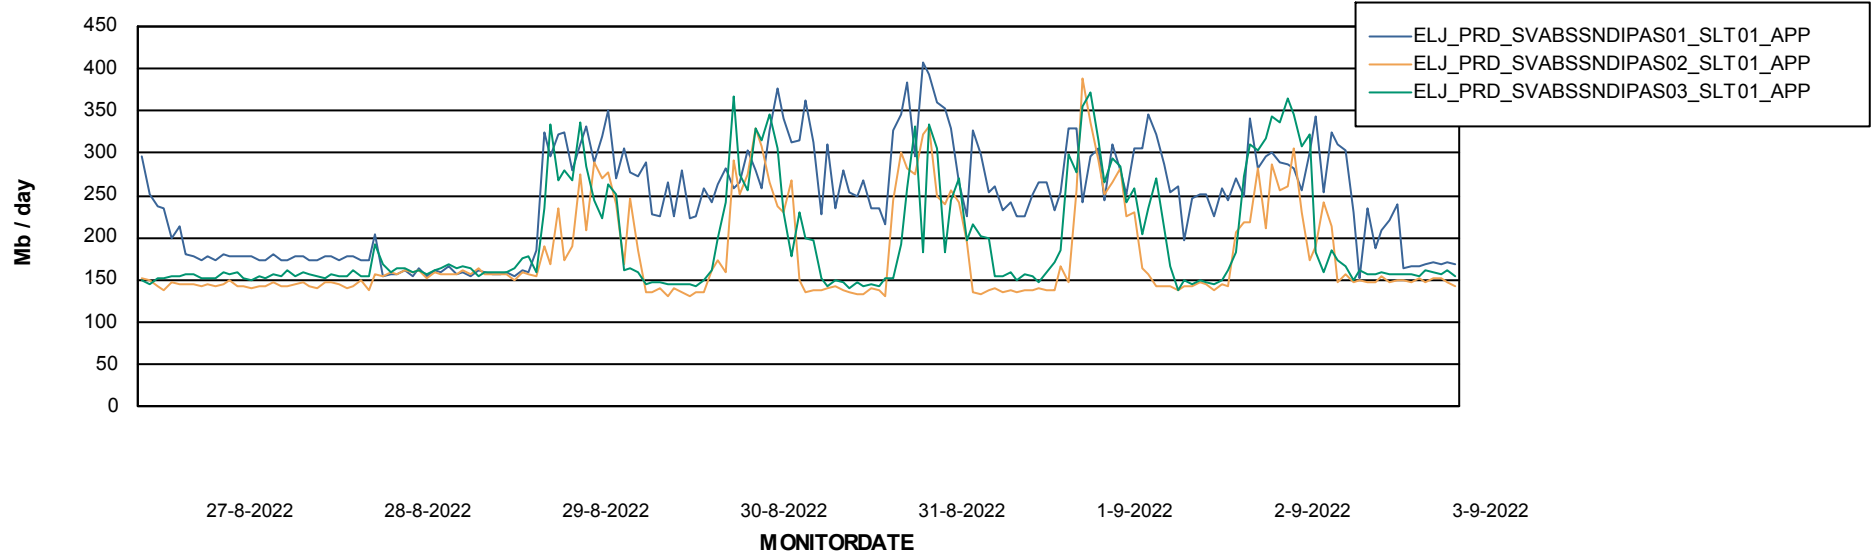

ABSSolute Application Server Services

Avg memory used per ABS Server Service