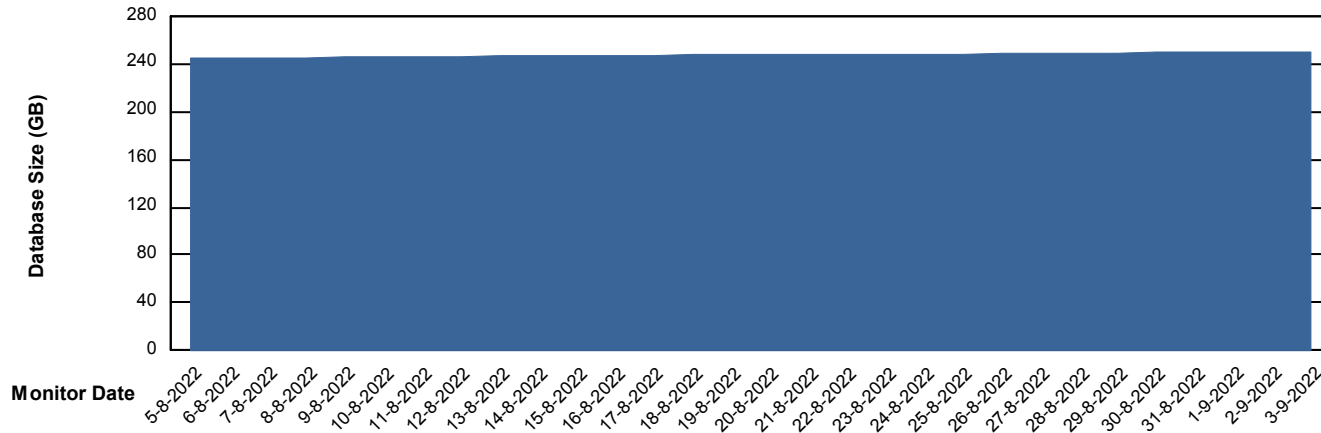

Customer ELI_Production
Database ID 62

Database Performance ELIDB_Standby

DB Processes Max 1,000

Weekly SLA Customer Report

Customer ELI_Production
Database ID 62

DATABASE SIZE ELIDB_BI

Database growth over last month

DATABASE SIZE ELIDB_Production

Database growth over last month

Weekly SLA Customer Report

Customer ELI_Production
 Database ID 62

Database Tablespace ELIDB_BI

Date	Tablespace Name	Filesize (Gb)	Usedsize (Gb)	Percentage free
3-9-2022	ABSDATA	74	62	16
	INDX	89	73	18
2-9-2022	ABSDATA	74	62	16
	INDX	89	73	18
1-9-2022	ABSDATA	74	62	16
	INDX	89	72	19
31-8-2022	ABSDATA	74	62	16
	INDX	89	72	19
30-8-2022	ABSDATA	74	62	16
	INDX	89	72	19
29-8-2022	ABSDATA	74	62	16
	INDX	89	72	19
28-8-2022	ABSDATA	74	62	16
	INDX	89	72	19