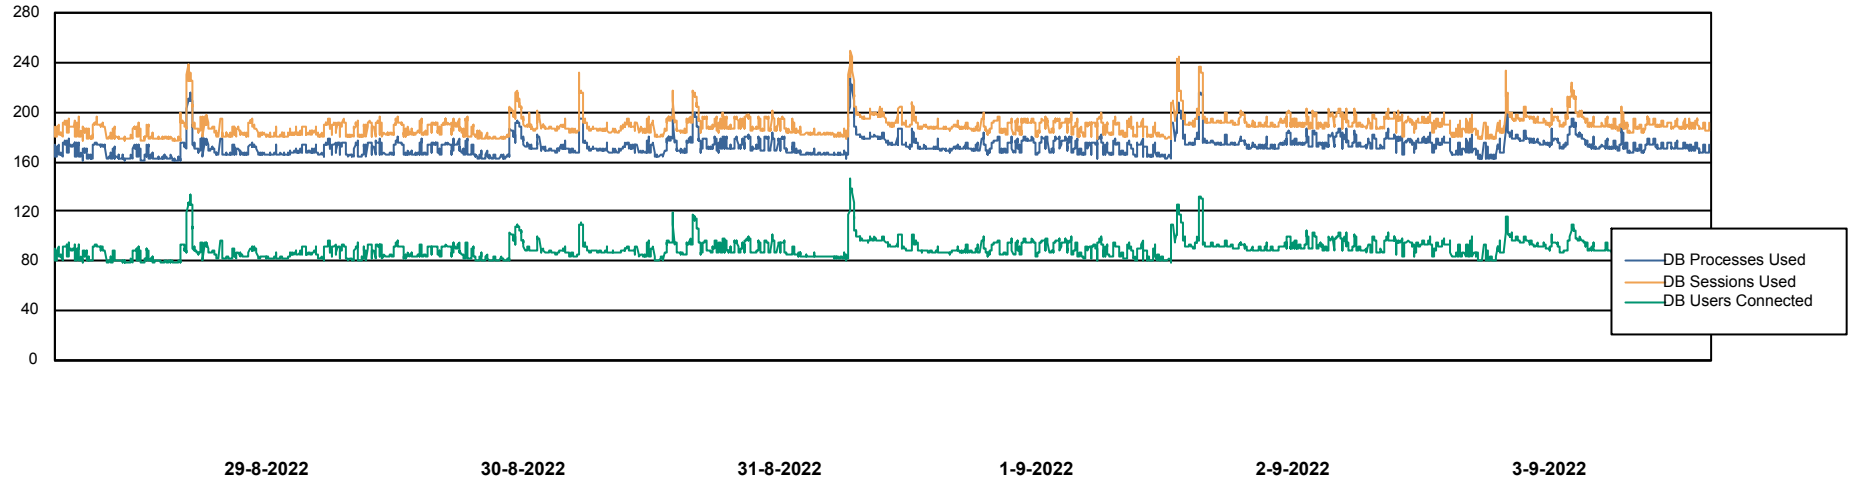

Weekly SLA Customer Report

Customer ELI_Production
Database ID 62

Database Performance ELIDB_BI

Weekly SLA Customer Report

Customer ELI_Production
Database ID 62

Database Performance ELIDB_Production

Weekly SLA Customer Report

Customer ELI_Production
Database ID 62

Database Performance ELIDB_Standby

DB Processes Max 1,000

Weekly SLA Customer Report

Customer ELI_Production
Database ID 62

DATABASE SIZE ELIDB_BI

Database growth over last month