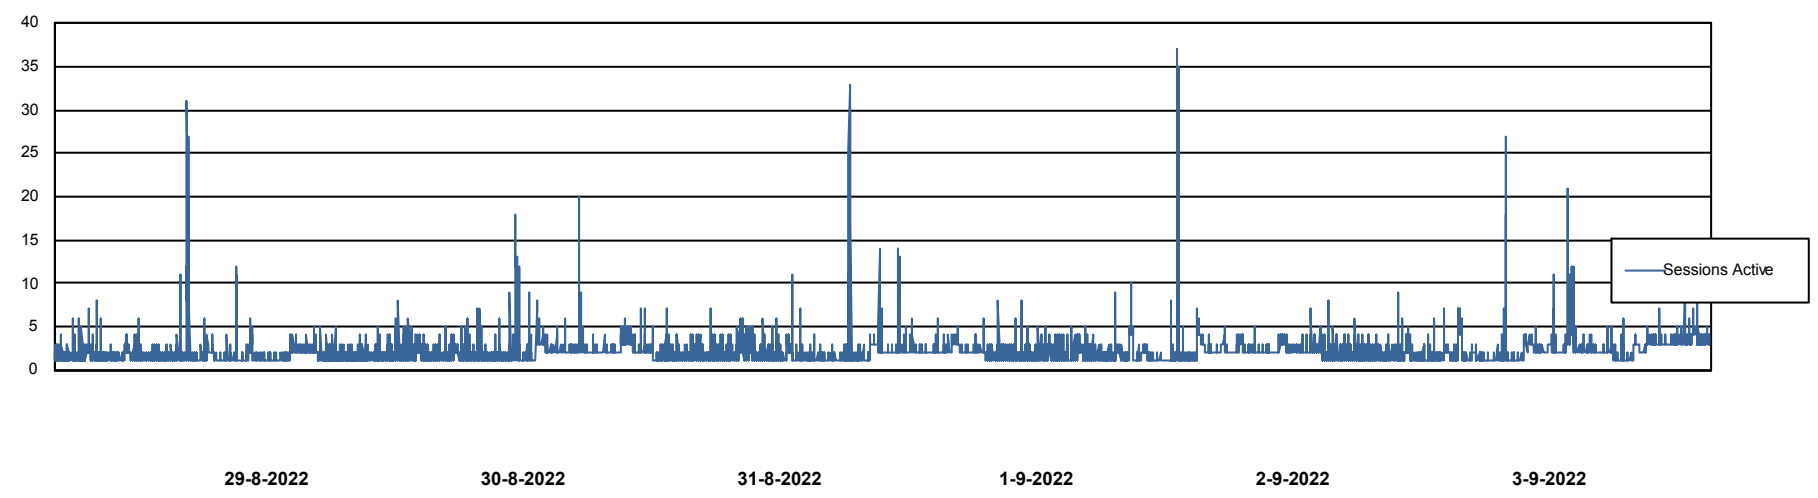

Harddisk Usage ELI_PRD_BISRV

	Free disk space on / (%)	Total disk space on / (Gb)	Used disk space on / (Gb)	Free disk space on /ABS-BI (%)	Total disk space on /ABS-BI	Used disk space on /ABS-BI	Free disk space on /backup (%)	Total disk space on /backup	Used disk space on /backup	Free disk space on /boot (%)
3-9-2022	52	90	43	23	275	203	74	68	18	62
2-9-2022	52	90	43	25	275	197	81	68	13	62
1-9-2022	53	90	43	25	275	199	74	68	18	62
31-8-2022	53	90	43	26	275	196	82	68	13	62
30-8-2022	53	90	43	24	275	202	81	68	13	62
29-8-2022	53	90	43	26	275	195	73	68	18	62
28-8-2022	53	90	43	26	275	195	74	68	18	62

Weekly SLA Customer Report

Customer ELI_Production
Database ID 62

Database Performance ELIDB_BI

Weekly SLA Customer Report

Customer ELI_Production
Database ID 62

Database Performance ELIDB_Production

Weekly SLA Customer Report

Customer ELI_Production
Database ID 62

Database Performance ELIDB_Standby

DB Processes Max 1,000

Weekly SLA Customer Report

Customer ELI_Production
Database ID 62

DATABASE SIZE ELIDB_BI

Database growth over last month