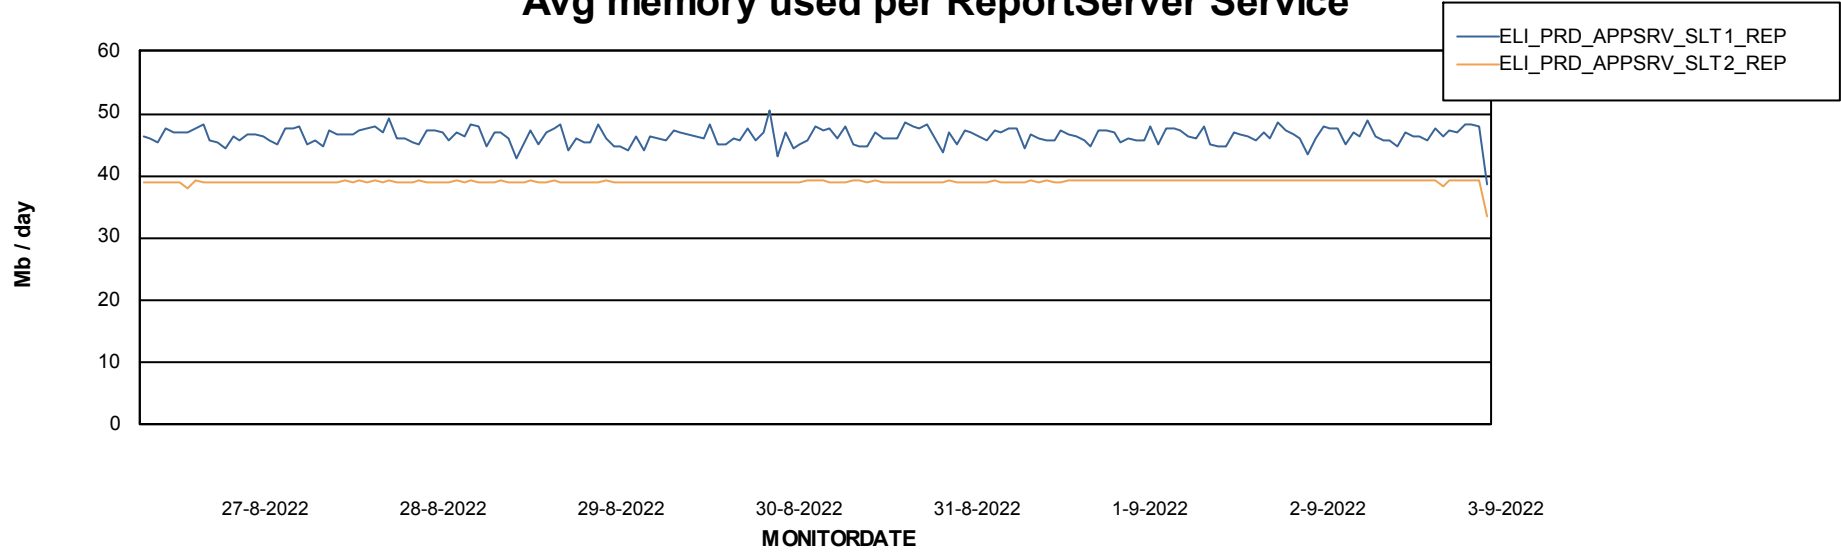

ABSSolute Application Server Services

Avg memory used per ReportServer Service