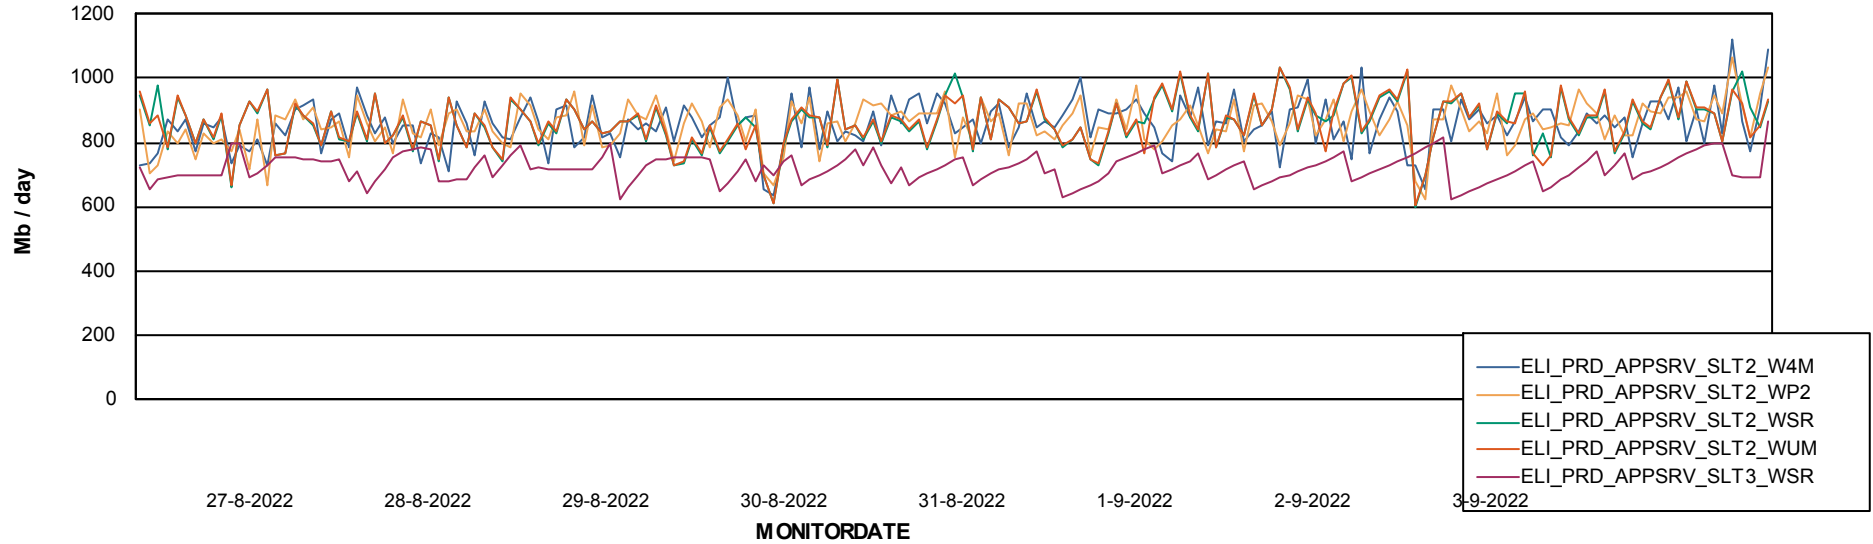

ABSSolute Application Server Services

Avg memory used per ABS Web component