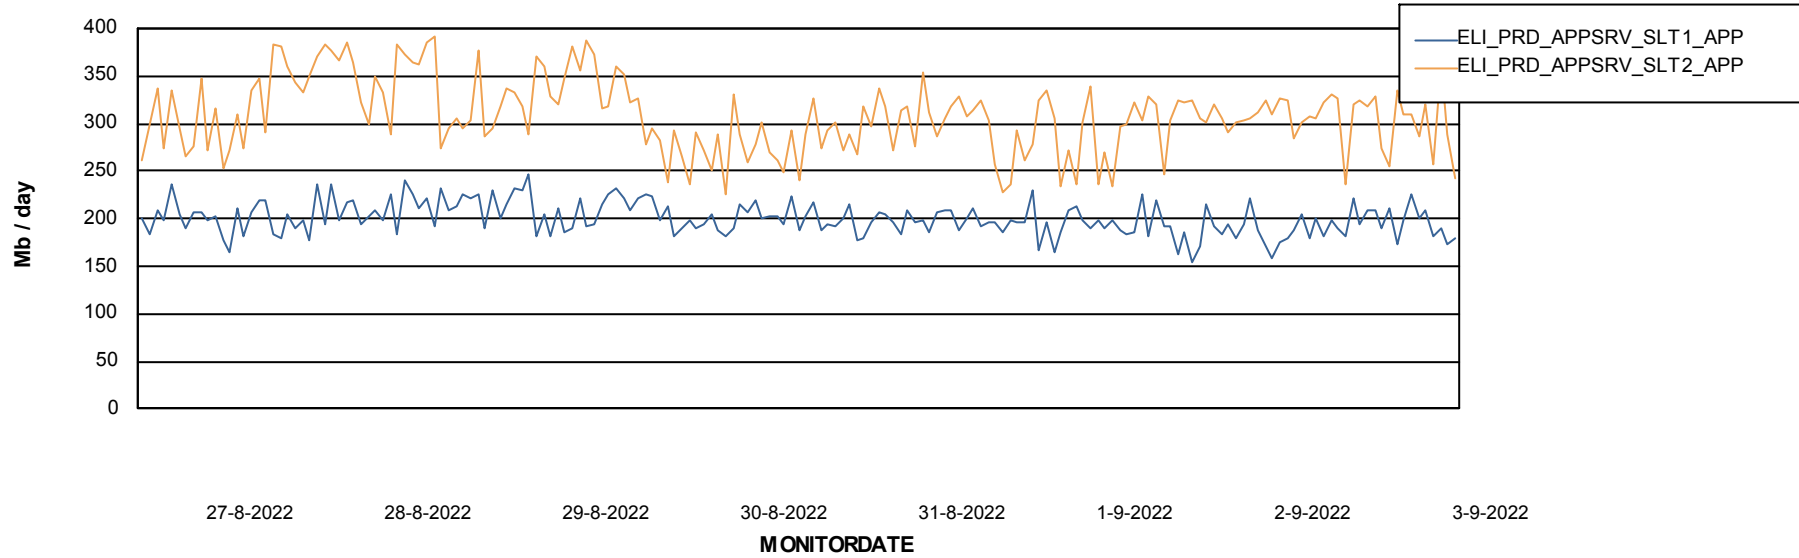

Standby Database Health ELI_Production

Recovery lag for last 7 days

Weekly SLA Customer Report

Customer ELI_Production
Database ID 62

ABSSolute Application Server Services

Avg memory used per ABS Server Service