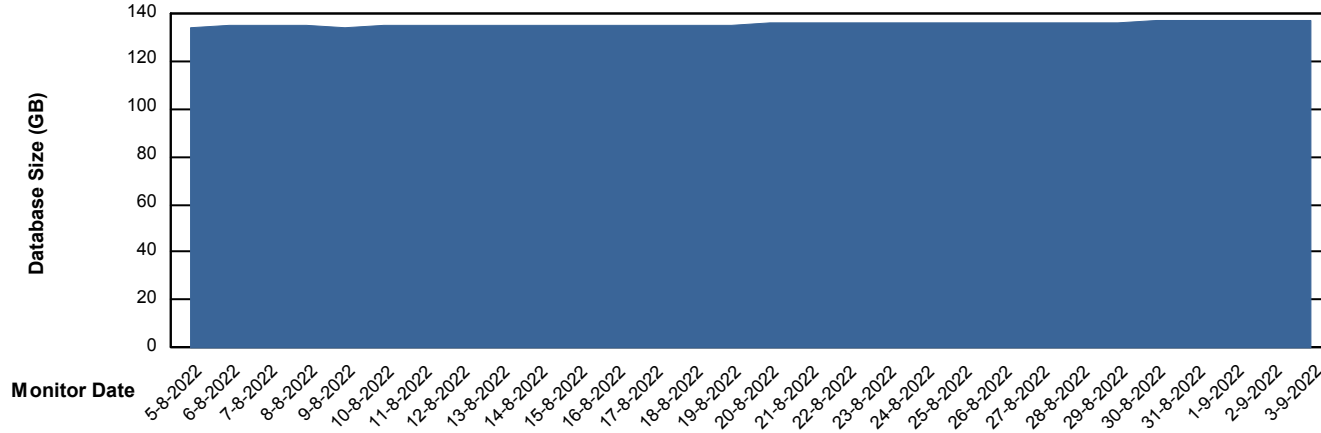

Customer ELI_Production
Database ID 62

Database Performance ELIDB_Standby

DB Processes Max 1,000

Weekly SLA Customer Report

Customer ELI_Production
Database ID 62

DATABASE SIZE ELIDB_BI

Database growth over last month

DATABASE SIZE ELIDB_Production

Database growth over last month

Weekly SLA Customer Report

Customer ELI_Production
 Database ID 62

Database Tablespace ELIDB_BI

Date	Tablespace Name	Filesize (Gb)	Usedsize (Gb)	Percentage free
3-9-2022	ABSDATA	74	62	16
	INDX	89	73	18
2-9-2022	ABSDATA	74	62	16
	INDX	89	73	18
1-9-2022	ABSDATA	74	62	16
	INDX	89	72	19
31-8-2022	ABSDATA	74	62	16
	INDX	89	72	19
30-8-2022	ABSDATA	74	62	16
	INDX	89	72	19
29-8-2022	ABSDATA	74	62	16
	INDX	89	72	19
28-8-2022	ABSDATA	74	62	16
	INDX	89	72	19