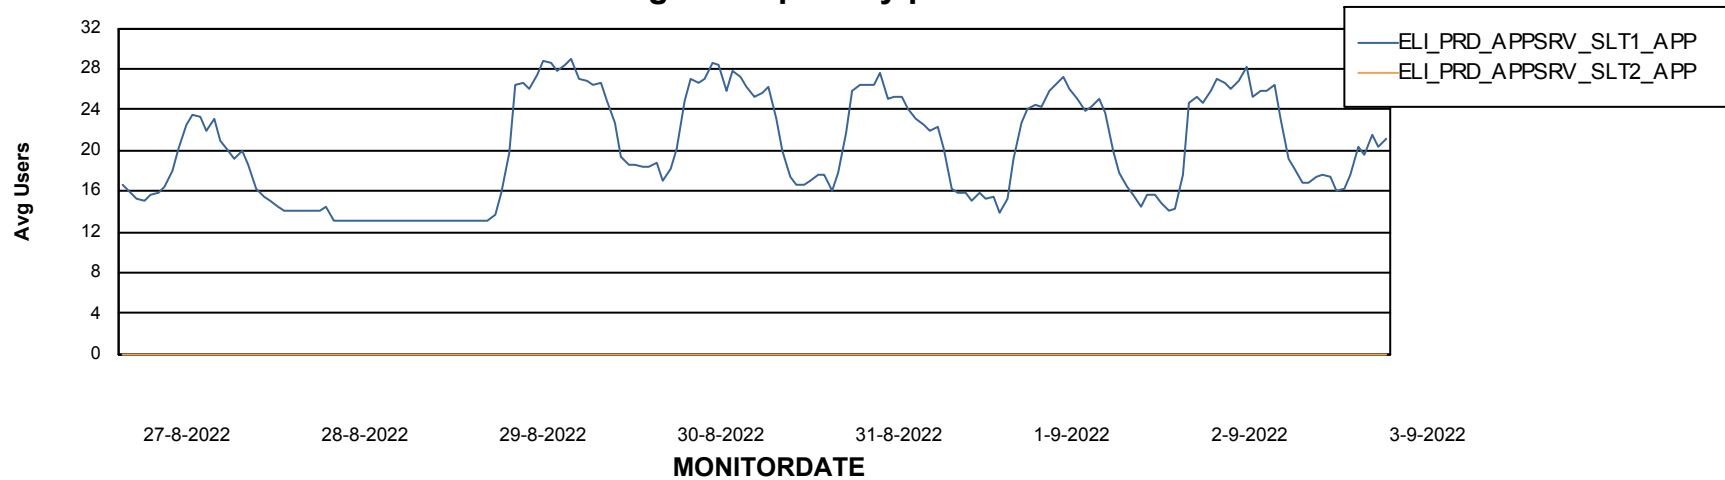

Weekly SLA Customer Report

Customer ELI_Production
Database ID 62

ABSSolute Application Server Services

Avg memory used per ReportServer Service

Avg users per day per ABS server

Weekly SLA Customer Report

Customer ELI_Production
Database ID 62