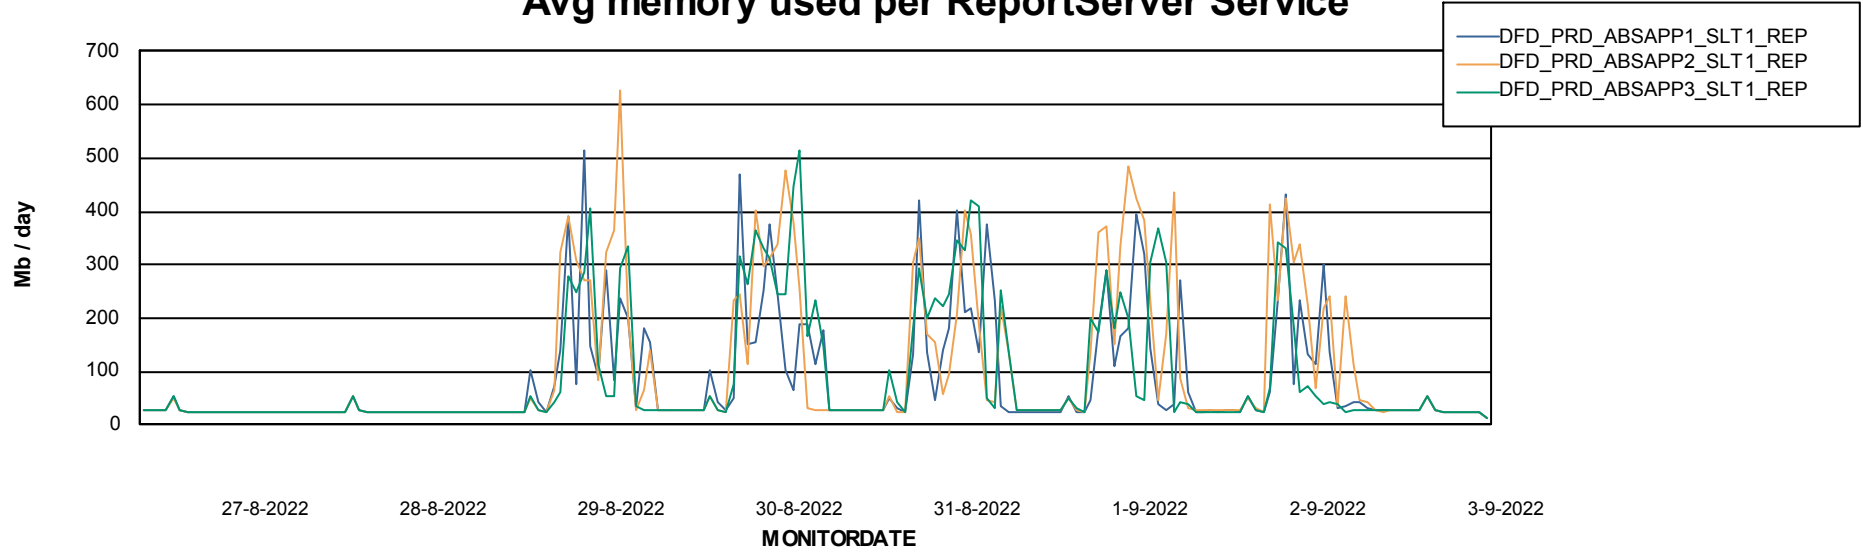

ABSSolute Application ReportServer Services

Avg memory used per ReportServer Service