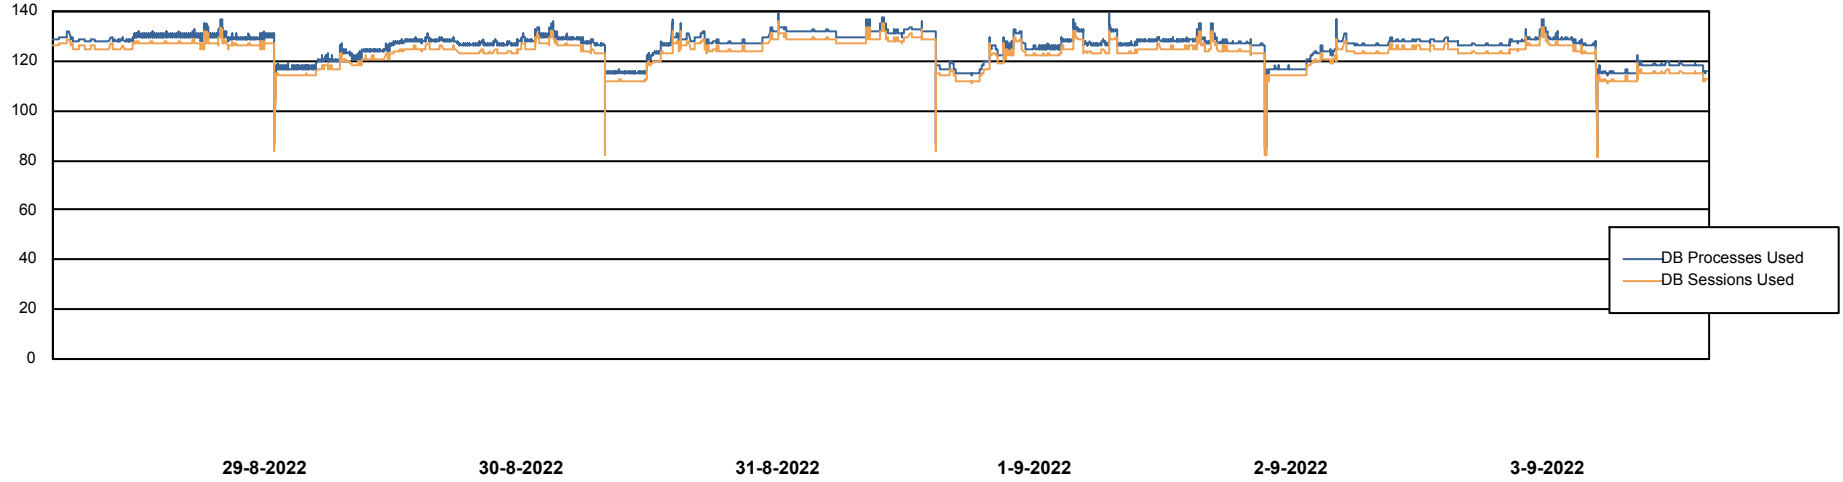

Database Performance DFDDB_Production

DB Processes Max 600
DB Sessions Max 4