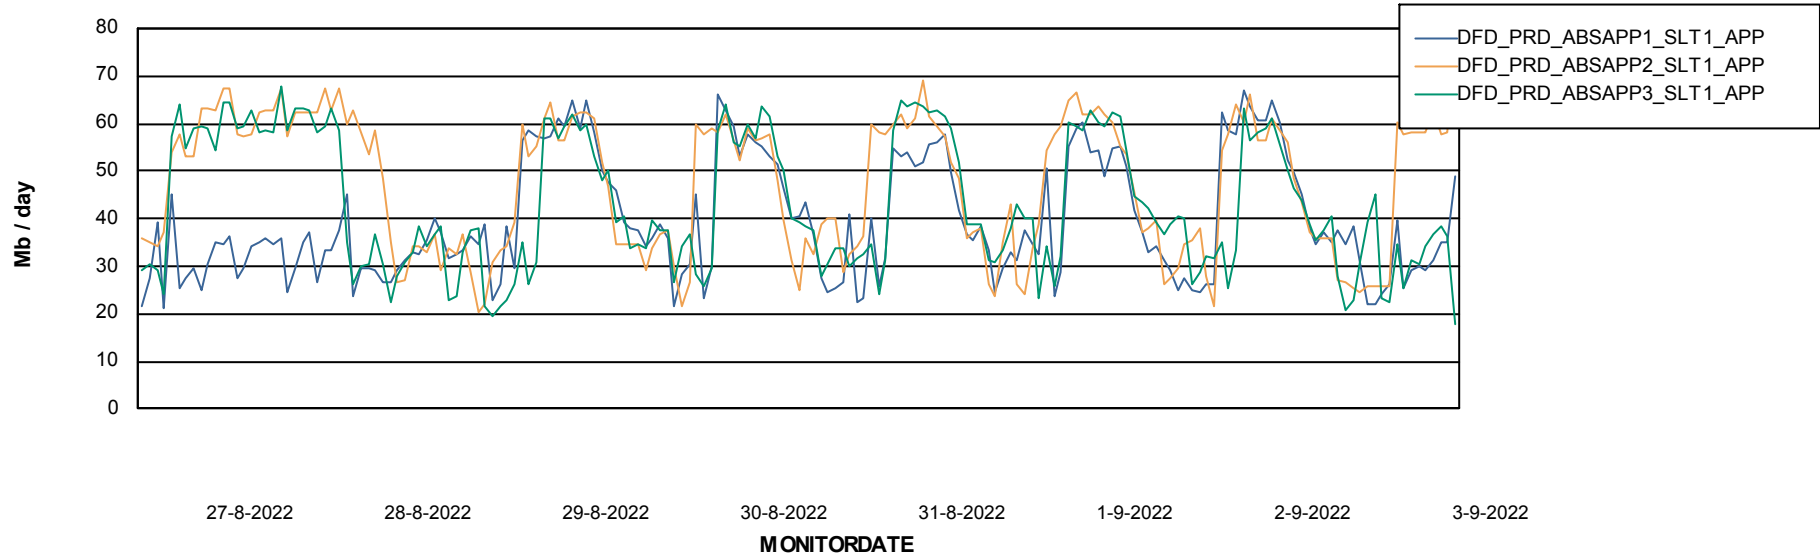

ABSSolute Application Server Services

Avg memory used per ABS Server Service