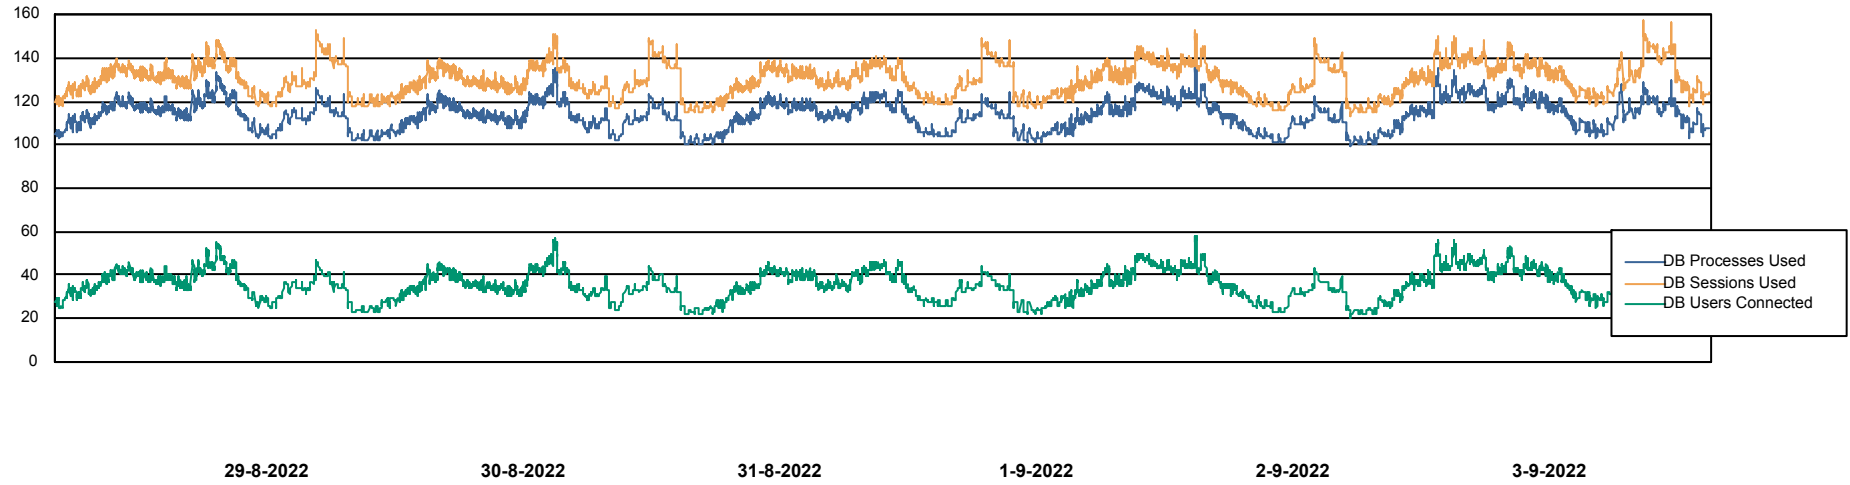

Harddisk Usage CUS_StandByDBSrv_ABSD2

	Free disk space on C: (%)	Total disk space on C: (Gb)	Used disk space on C: (Gb)	Free disk space on D: (%)	Total disk space on D: (Gb)	Used disk space on D: (Gb)
3-9-2022	67	199	66	21	1,024	813
2-9-2022	67	199	66	21	1,024	811
1-9-2022	67	199	66	21	1,024	813
31-8-2022	67	199	66	21	1,024	812
30-8-2022	67	199	66	21	1,024	810
29-8-2022	67	199	65	22	1,024	801
28-8-2022	67	199	65	22	1,024	801

Weekly SLA Customer Report

Customer CUS_Production
Database ID 131

Database Performance CUS_ProdDB_Primary

Weekly SLA Customer Report

Customer CUS_Production
Database ID 131

Database Performance CUS_ProdDB_Standby