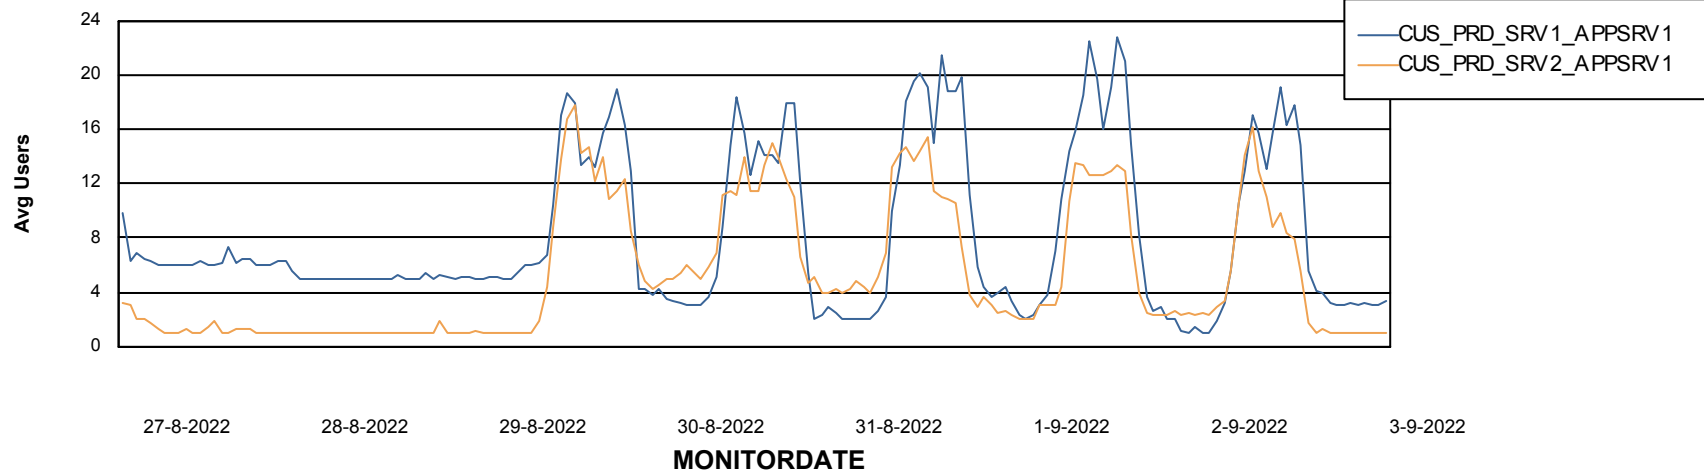

Avg users per day per ABS server