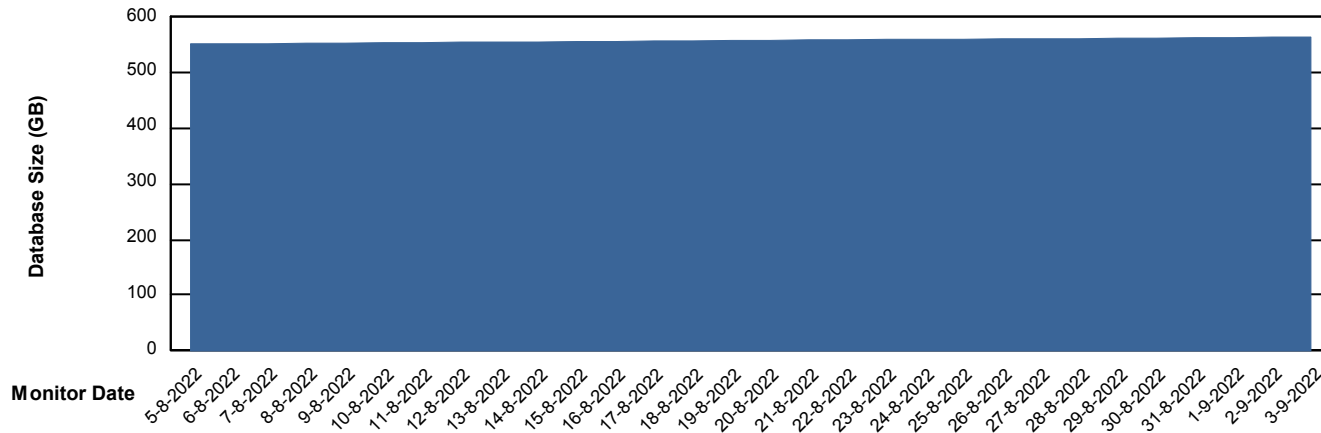

DATABASE SIZE CUS_ProdDB_Primary

Database growth over last month