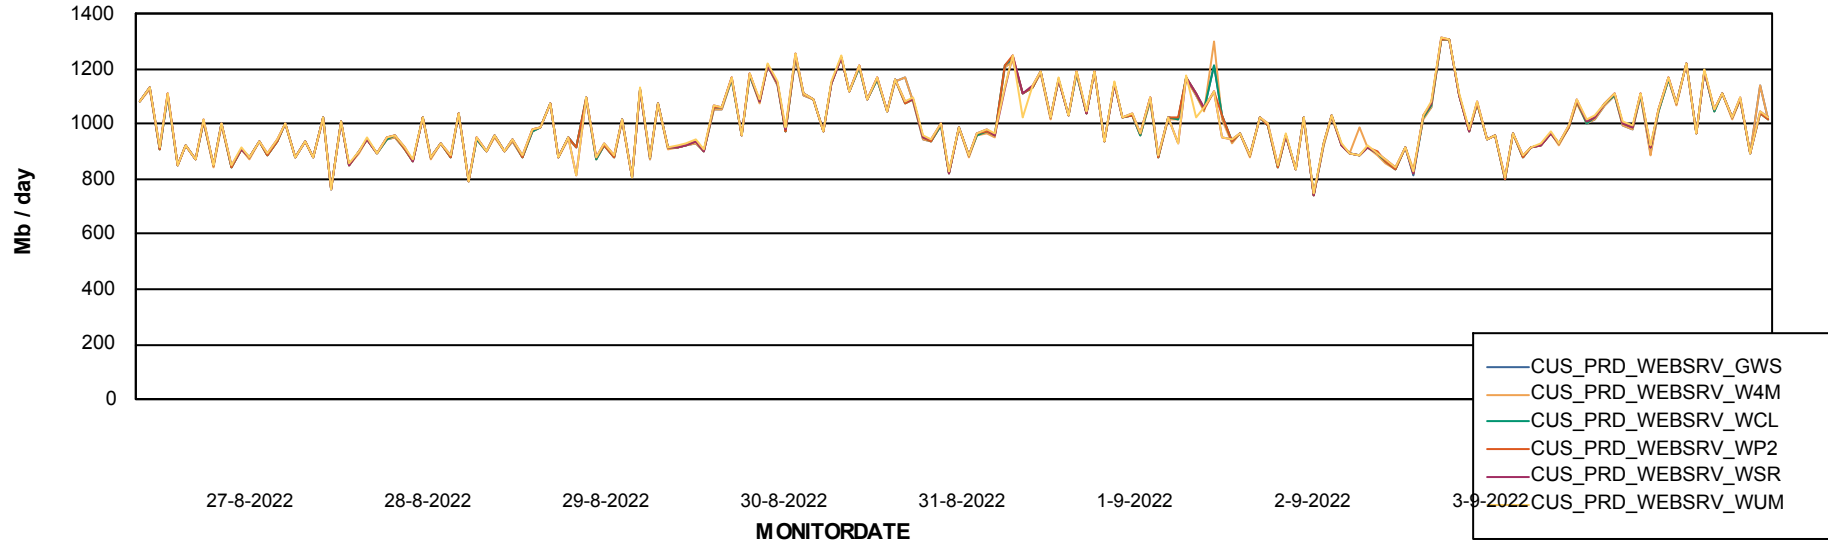

ABSSolute Web Component Services

Avg memory used per ABS Web component