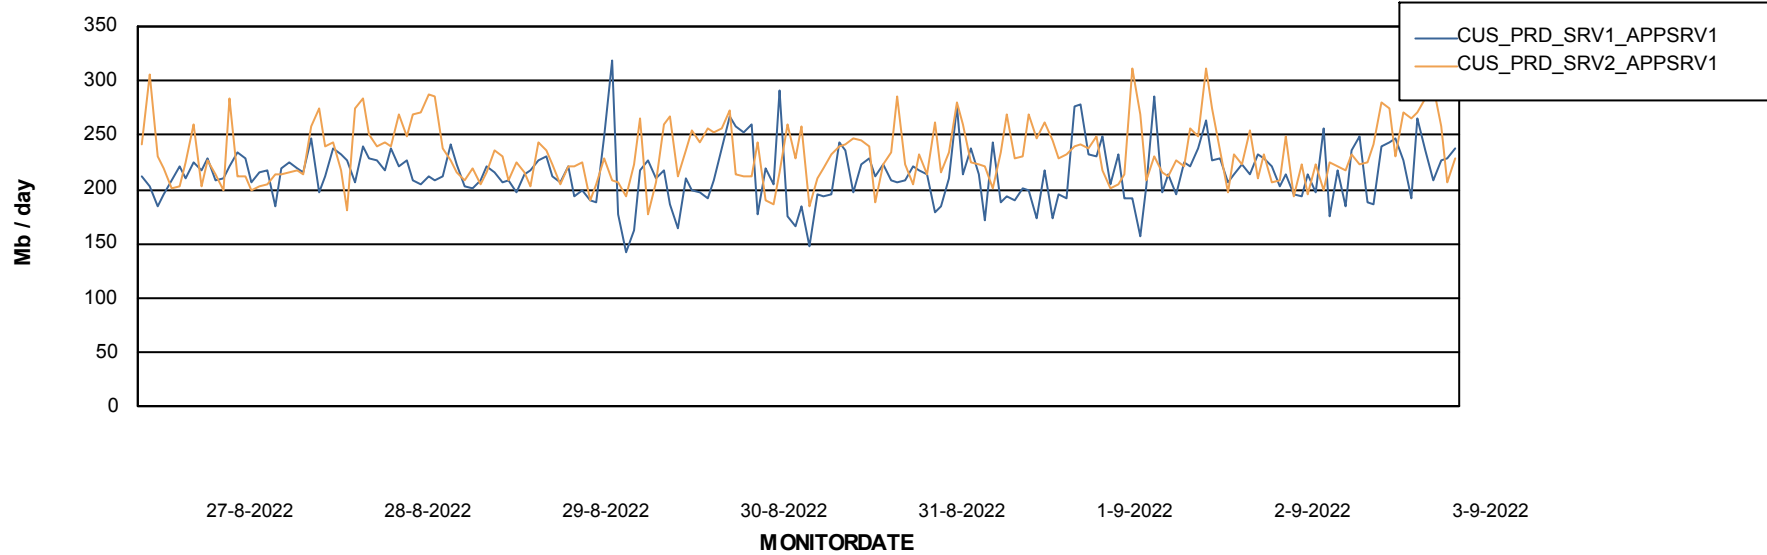

Standby Database Health CUS_Production

Recovery lag for last 7 days

Weekly SLA Customer Report

Customer CUS_Production
Database ID 131

ABSSolute Application Server Services

Avg memory used per ABS Server Service