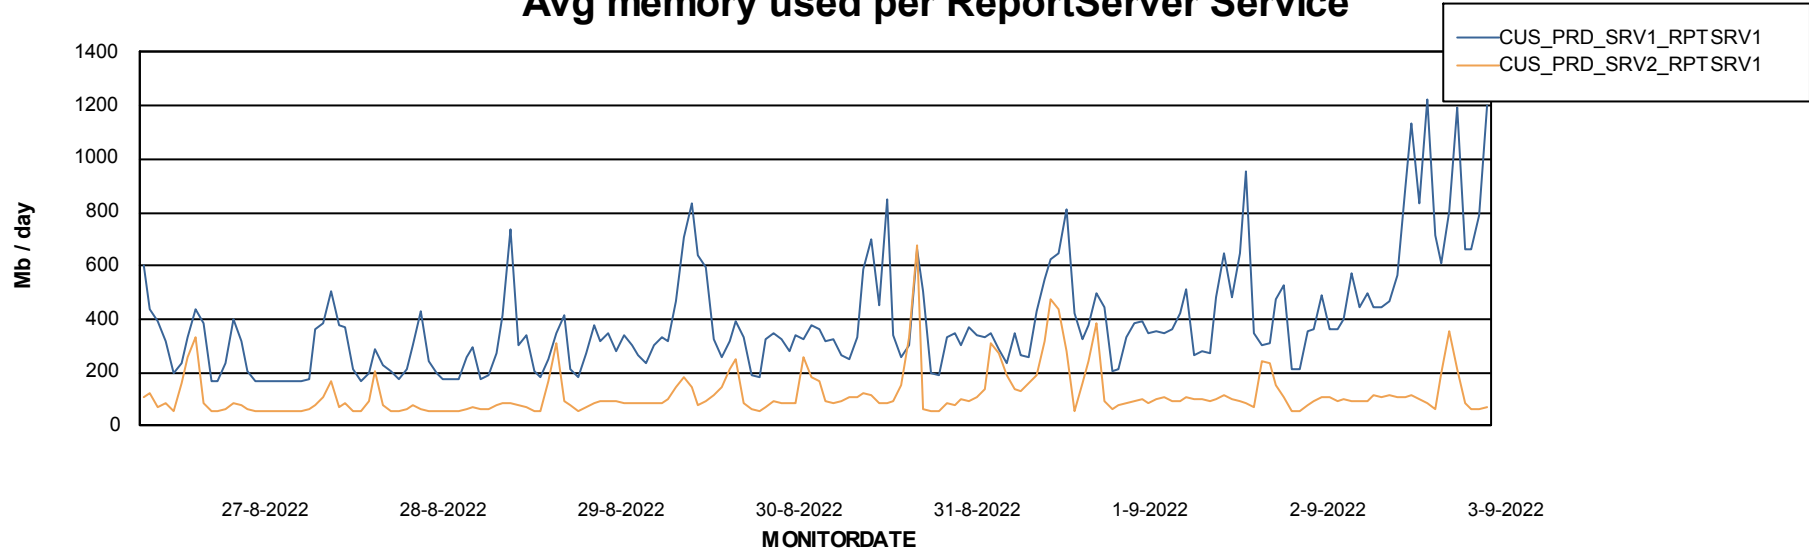

Avg users per day per ABS server

Weekly SLA Customer Report

Customer CUS_Production
Database ID 131

ABSSolute Web Component Services

Avg memory used per ReportServer Service

Weekly SLA Customer Report

Customer CUS_Production
Database ID 131