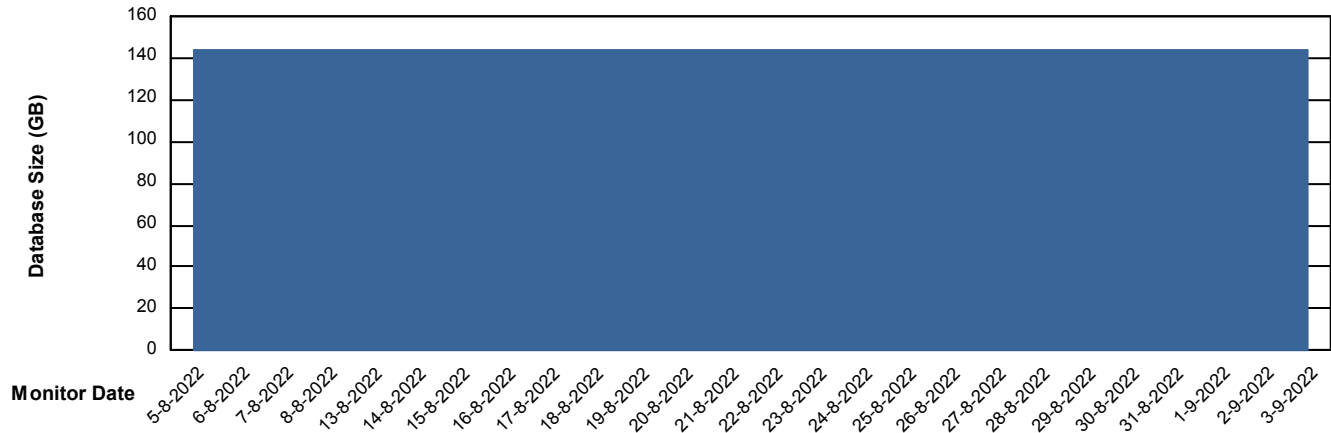

DATABASE SIZE CLODB_TEST_CLO-ORA02

Database growth over last month