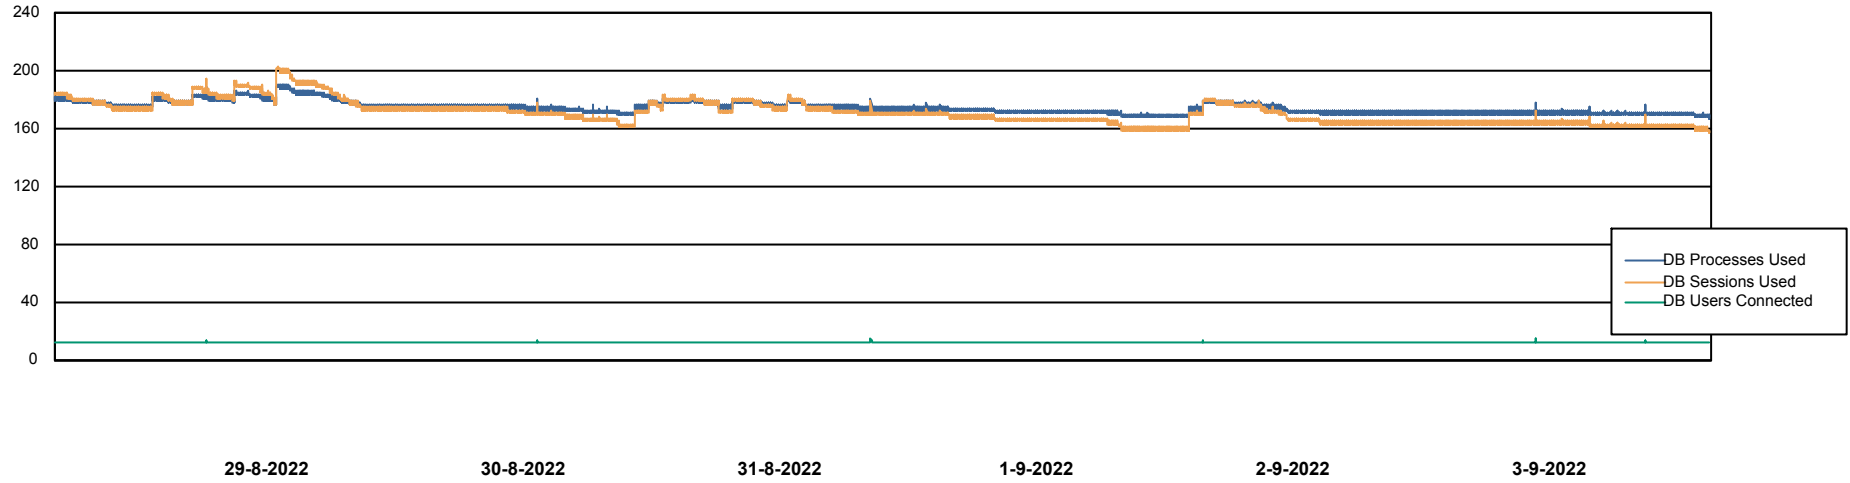

Database Performance CLODB_TEST_CLO-ORA02