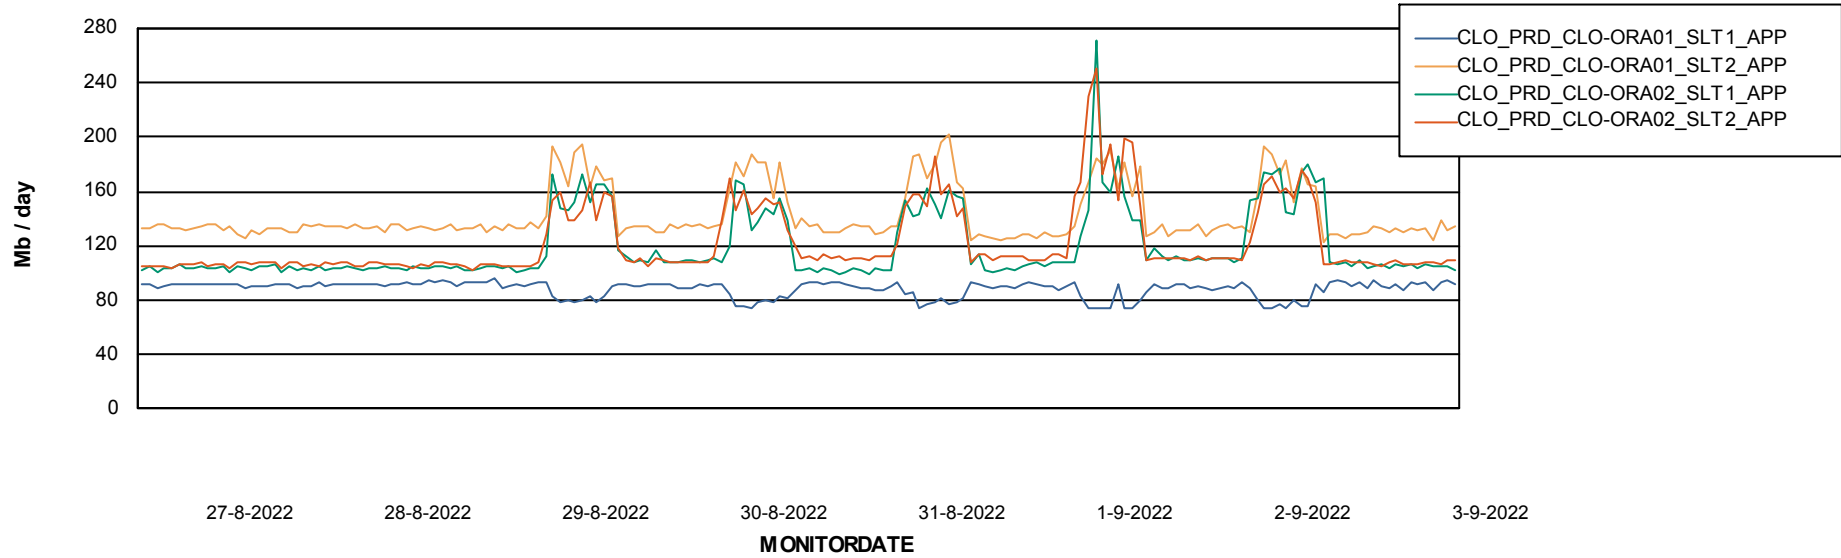

Date	Tablespace Name	Filesize (Gb)	Usedsize (Gb)	Percentage free
3-9-2022	ABSDATA	107	85	20
	INDX	234	192	18
2-9-2022	ABSDATA	107	85	20
	INDX	234	192	18
1-9-2022	ABSDATA	107	85	20
	INDX	234	192	18
31-8-2022	ABSDATA	107	85	20
	INDX	234	192	18
30-8-2022	ABSDATA	107	85	20
	INDX	234	192	18
29-8-2022	ABSDATA	107	85	20
	INDX	234	191	18
28-8-2022	ABSDATA	107	85	20
	INDX	234	191	18

Weekly SLA Customer Report

Customer CLO Production
 Database ID 38

Database Tablespace CLODB_TEST_CLO-ORA02

Date	Tablespace Name	Filesize (Gb)	Usedsize (Gb)	Percentage free
3-9-2022	ABSDATA	88	47	47
	INDX	112	94	16
2-9-2022	ABSDATA	88	47	47
	INDX	112	94	16
1-9-2022	ABSDATA	88	47	47
	INDX	112	94	16
31-8-2022	ABSDATA	88	47	47
	INDX	112	94	16
30-8-2022	ABSDATA	88	47	47
	INDX	112	94	16
29-8-2022	ABSDATA	88	47	47
	INDX	112	94	16
28-8-2022	ABSDATA	88	47	47
	INDX	112	94	16

Weekly SLA Customer Report

Customer CLO Production
Database ID 38

ABSSolute Application Server Services

Avg memory used per ABS Server Service

Avg users per day per ABS server

Weekly SLA Customer Report

Customer CLO Production
Database ID 38