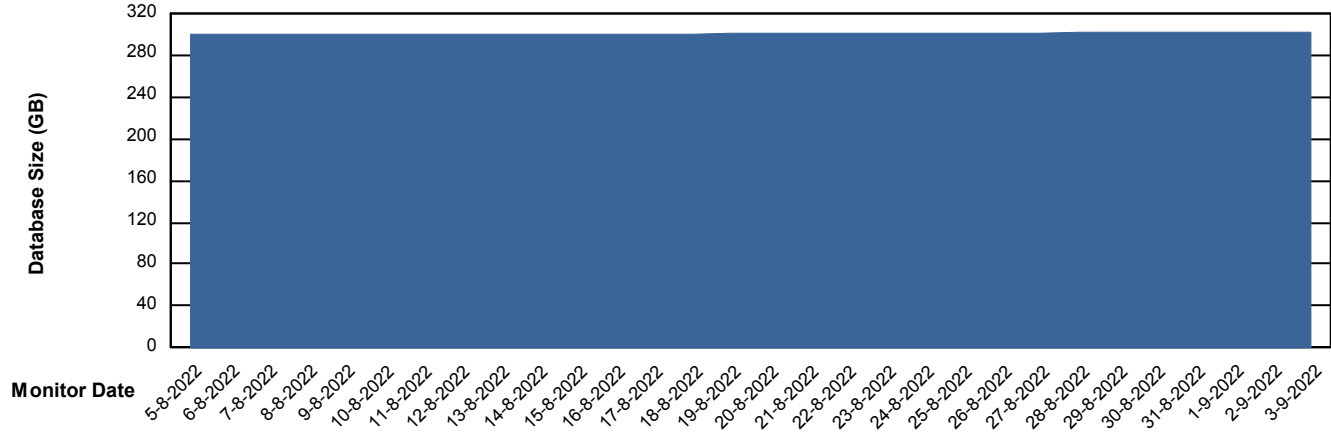

DATABASE SIZE CLODB_PRD_CLO-ORA01

Database growth over last month