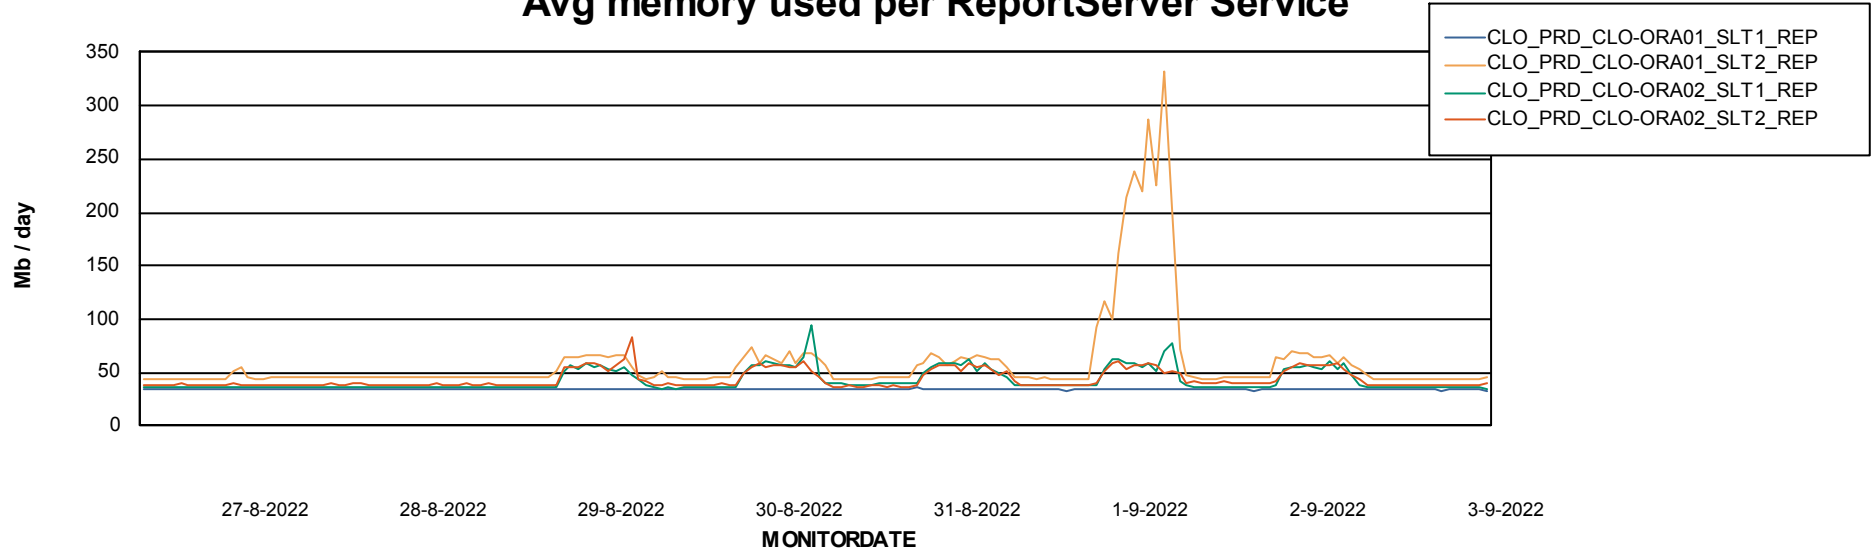

ABSSolute Application ReportServer Services

Avg memory used per ReportServer Service