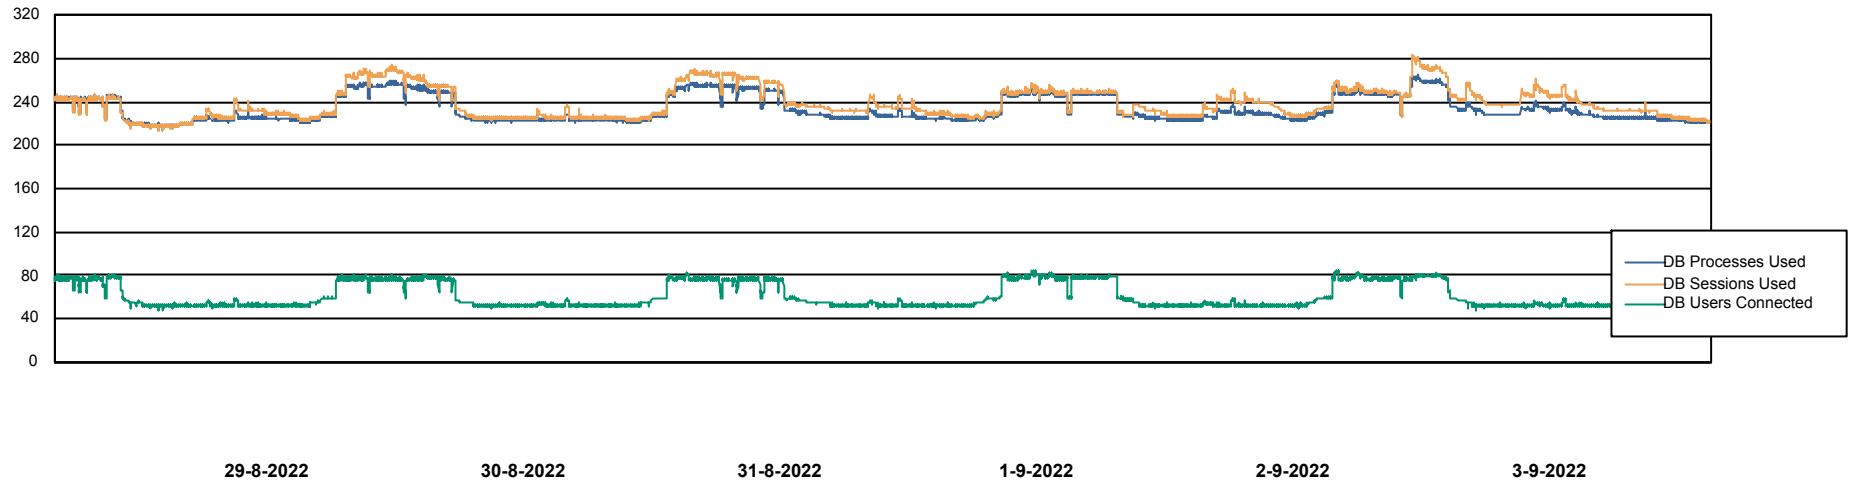

Database Performance CLODB_PRD_CLO-ORA01