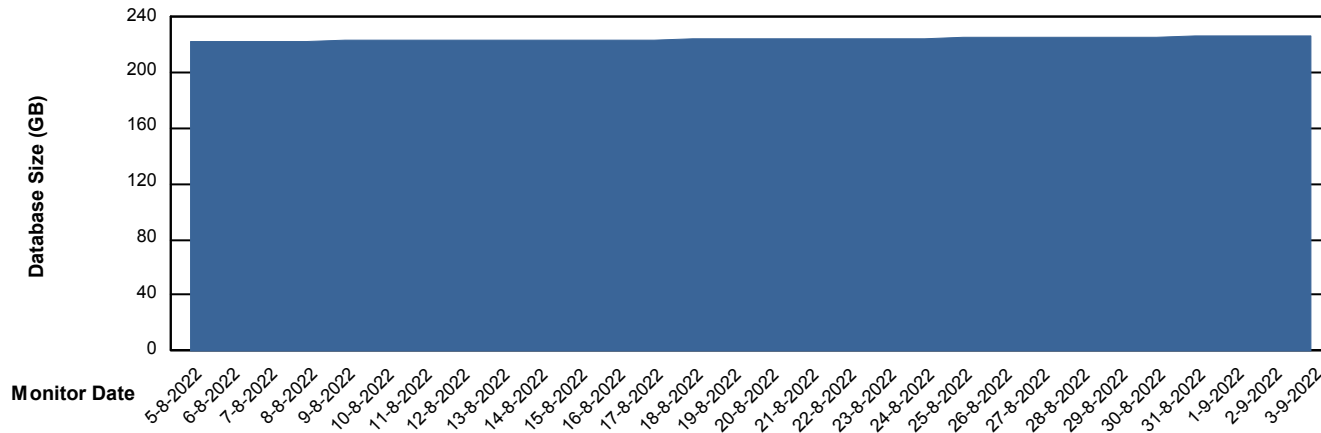

Weekly SLA Customer Report

Customer BNL_Production
Database ID 83

Database Performance BNLDB_Production_New

Weekly SLA Customer Report

Customer BNL_Production
Database ID 83

Database Performance BNLDB_Standby

DATABASE SIZE BNLDB_Production_New

Database growth over last month

Weekly SLA Customer Report

Customer BNL_Production
 Database ID 83

Database Tablespace BNLDB_Production_New

Date	Tablespace Name	Filesize (Gb)	Usedsize (Gb)	Percentage free
3-9-2022	ABSDATA	105	73	30
	INDX	200	144	28
2-9-2022	ABSDATA	105	73	30
	INDX	200	144	28
1-9-2022	ABSDATA	105	73	30
	INDX	200	144	28
31-8-2022	ABSDATA	105	73	30
	INDX	200	143	28
30-8-2022	ABSDATA	105	73	30
	INDX	200	143	29
29-8-2022	ABSDATA	105	73	30
	INDX	200	143	29
28-8-2022	ABSDATA	105	73	30
	INDX	200	143	29