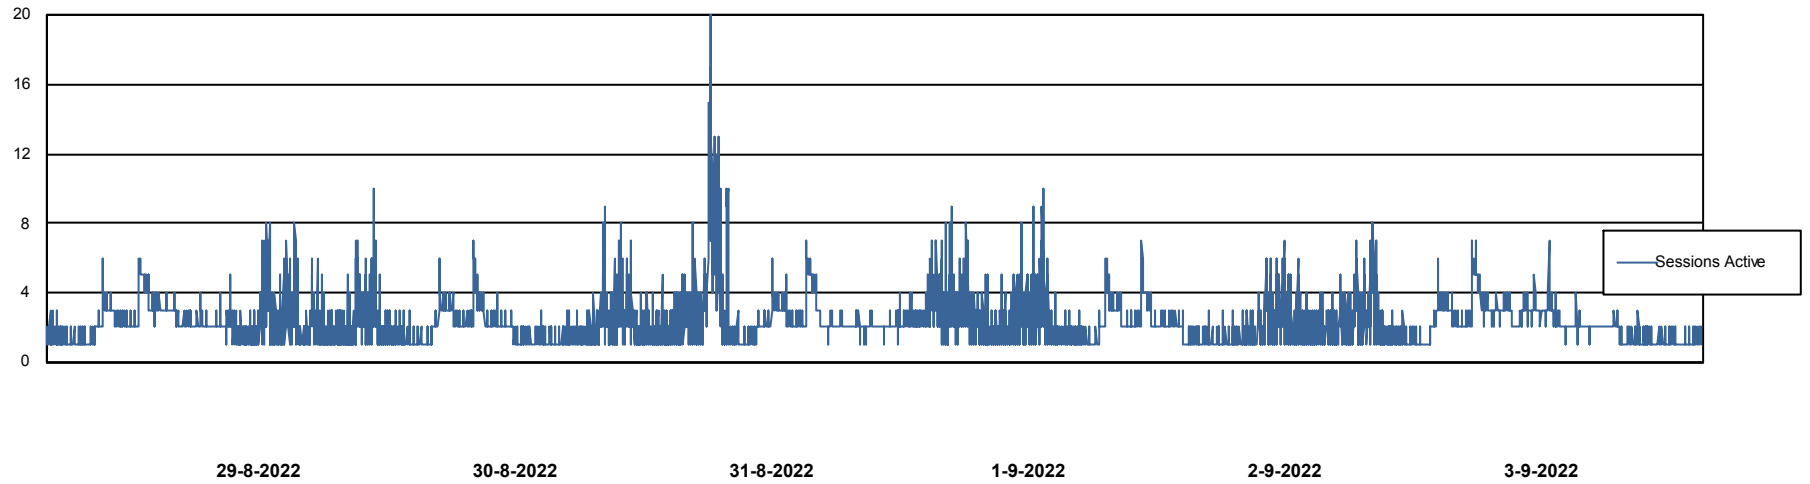

Database Performance AUJ_DB1_Primary