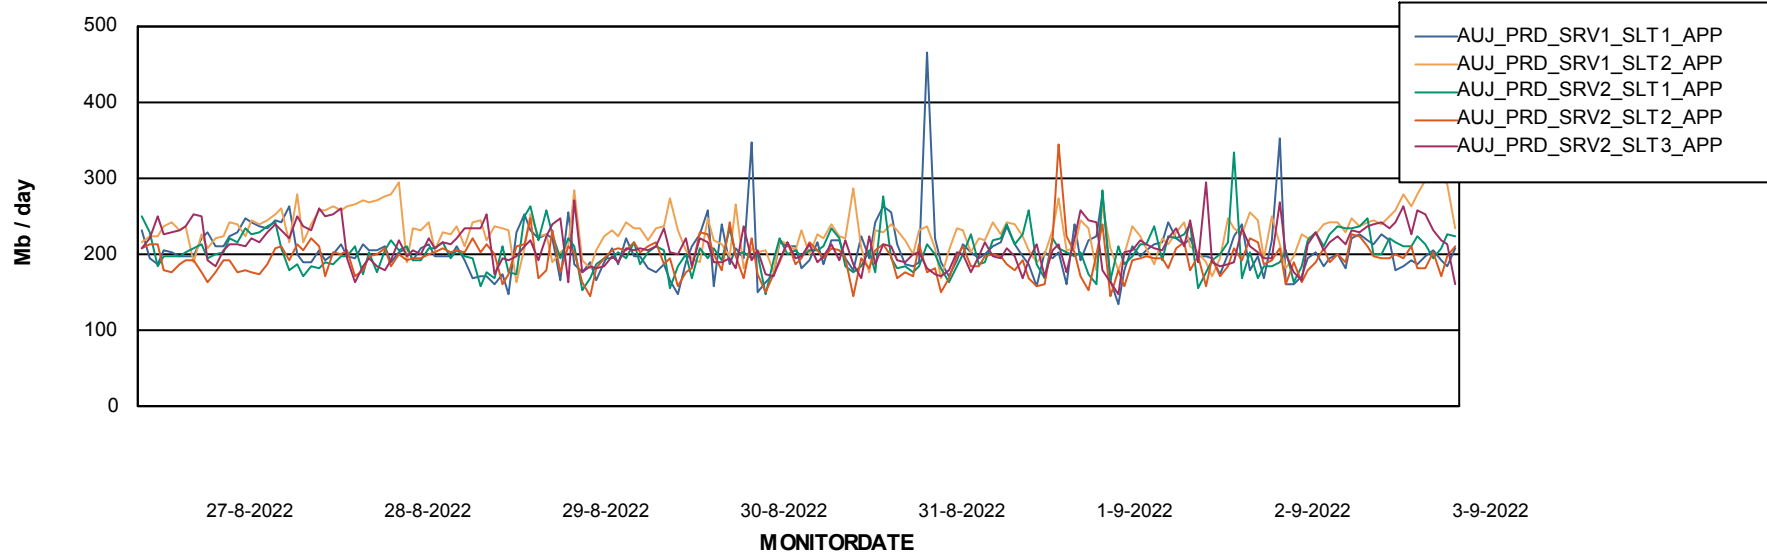

ABSSolute Application Server Services

Avg memory used per ABS Server Service