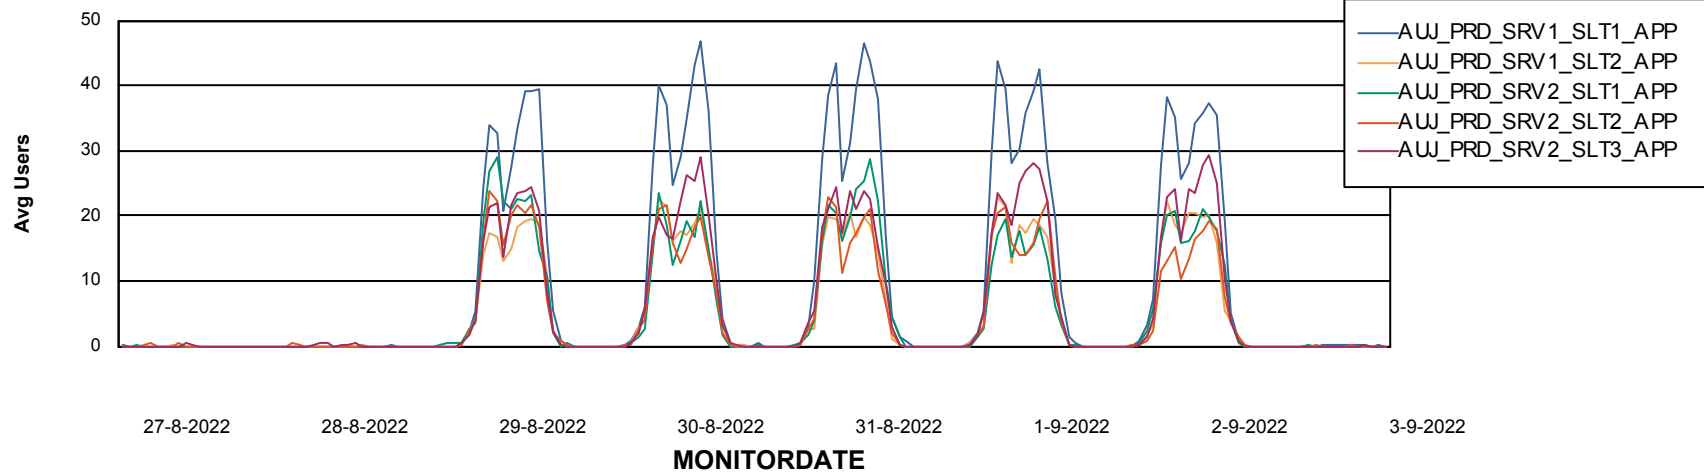

Avg users per day per ABS server