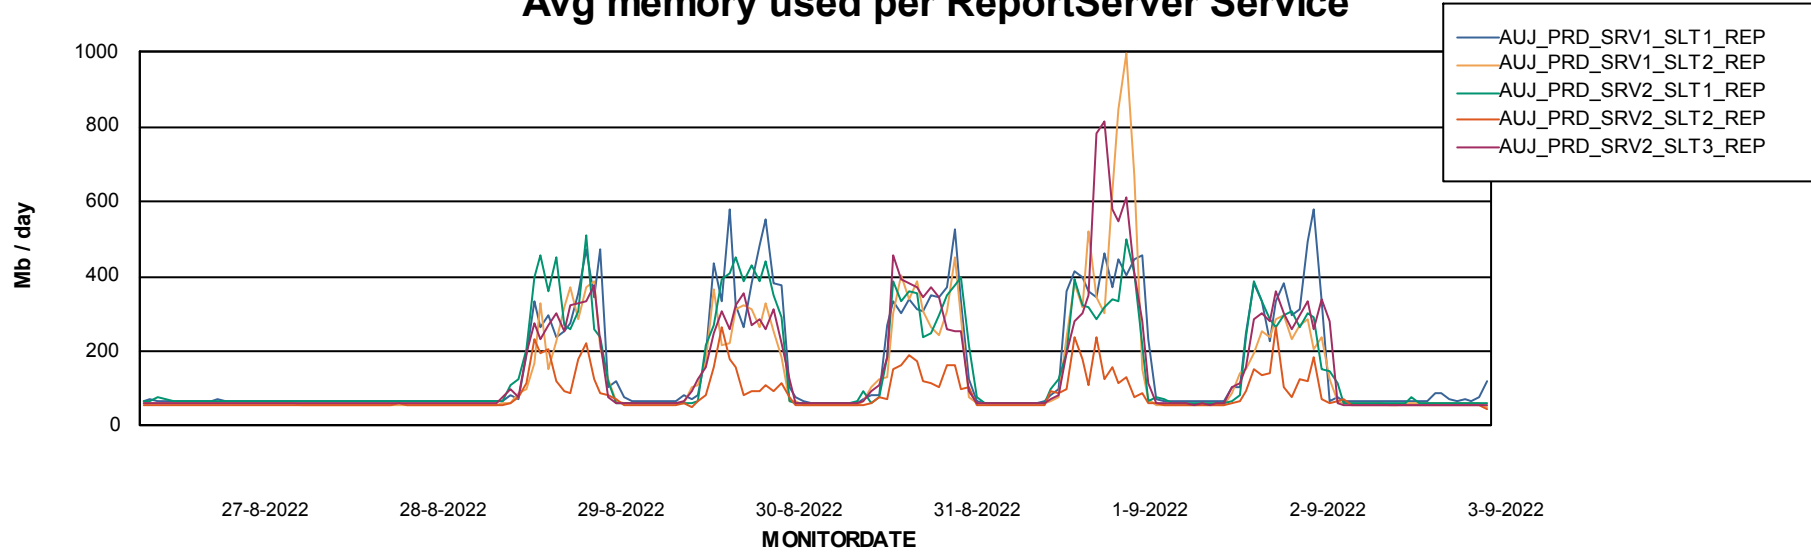

ABSSolute Application ReportServer Services

Avg memory used per ReportServer Service