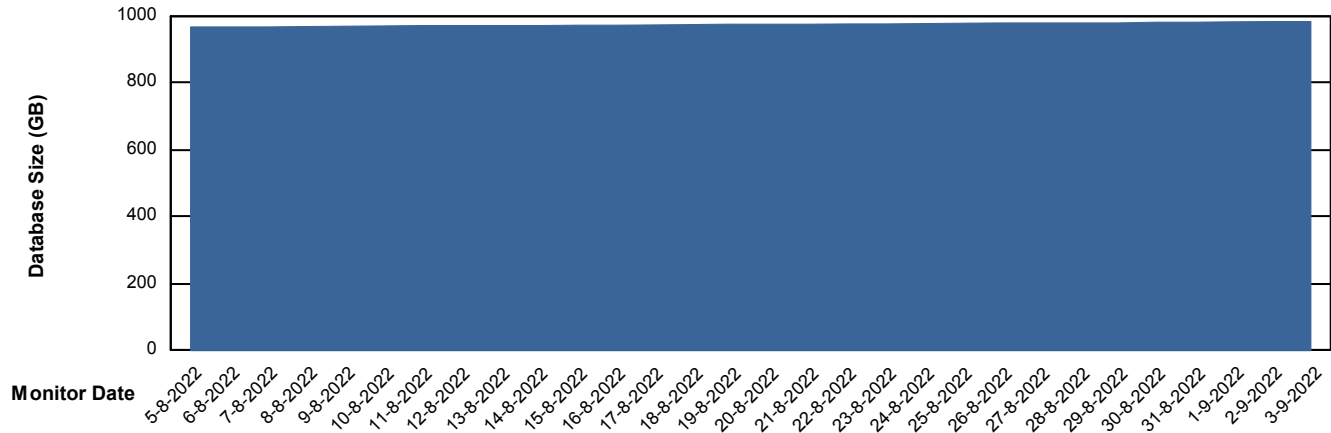

DATABASE SIZE AUJ_DB1_Primary

Database growth over last month