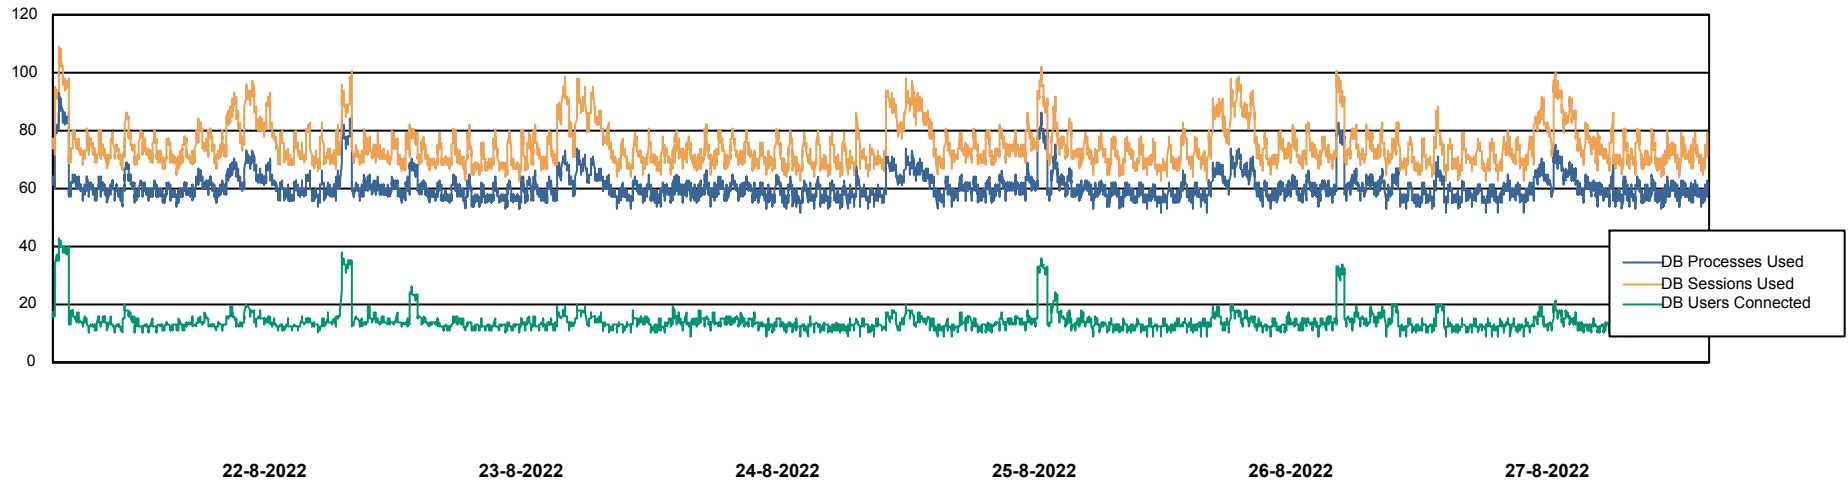

Database Performance VOSDB_BI