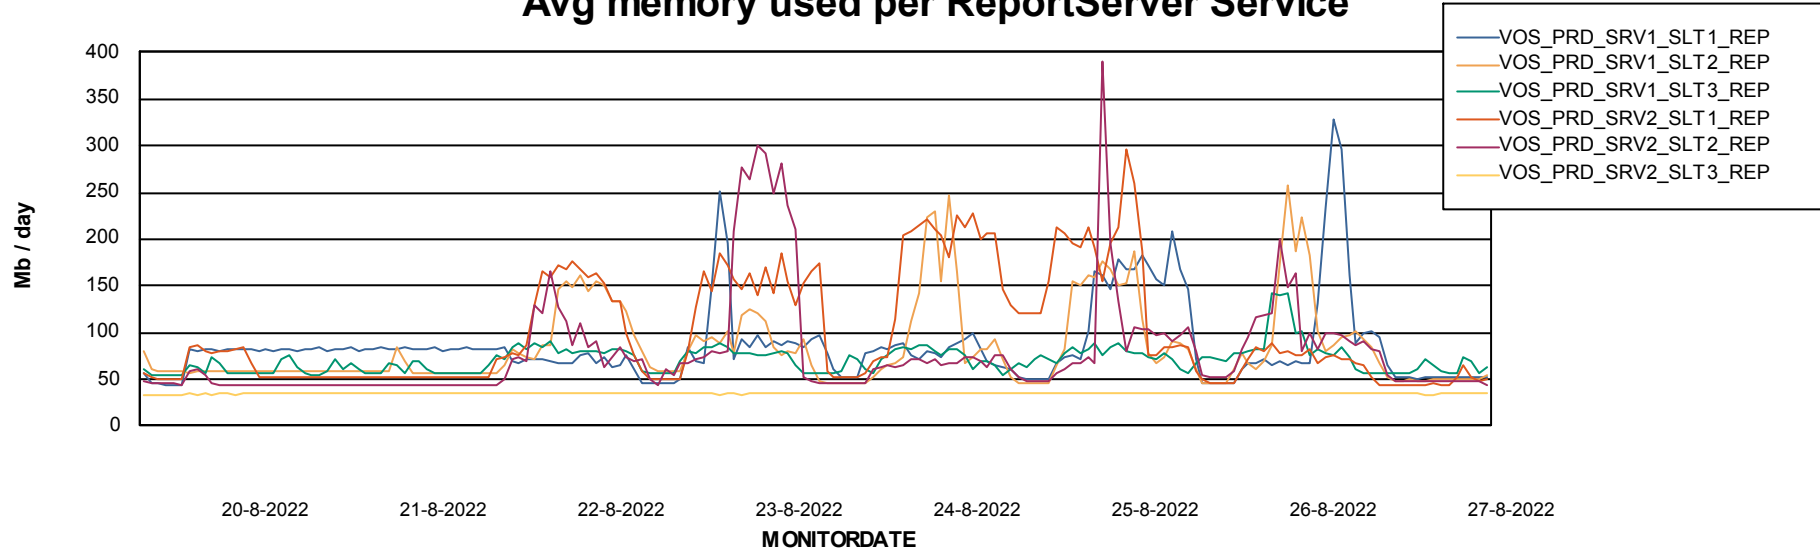

Avg users per day per ABS server

Weekly SLA Customer Report

Customer VOS_Production
Database ID 143

ABSSolute Application ReportServer Services

Avg memory used per ReportServer Service

Weekly SLA Customer Report