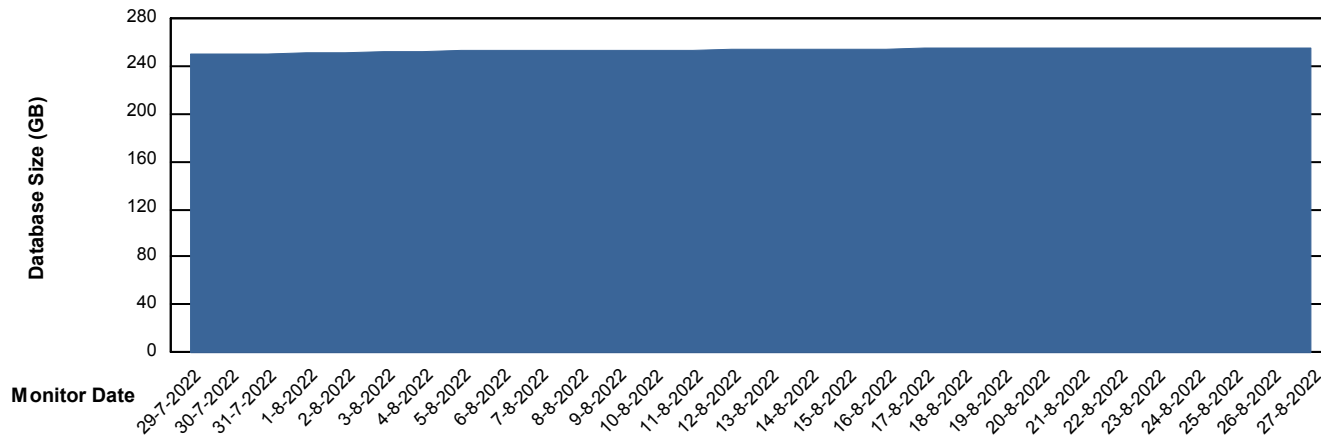

DATABASE SIZE VOSDB_Production

Database growth over last month