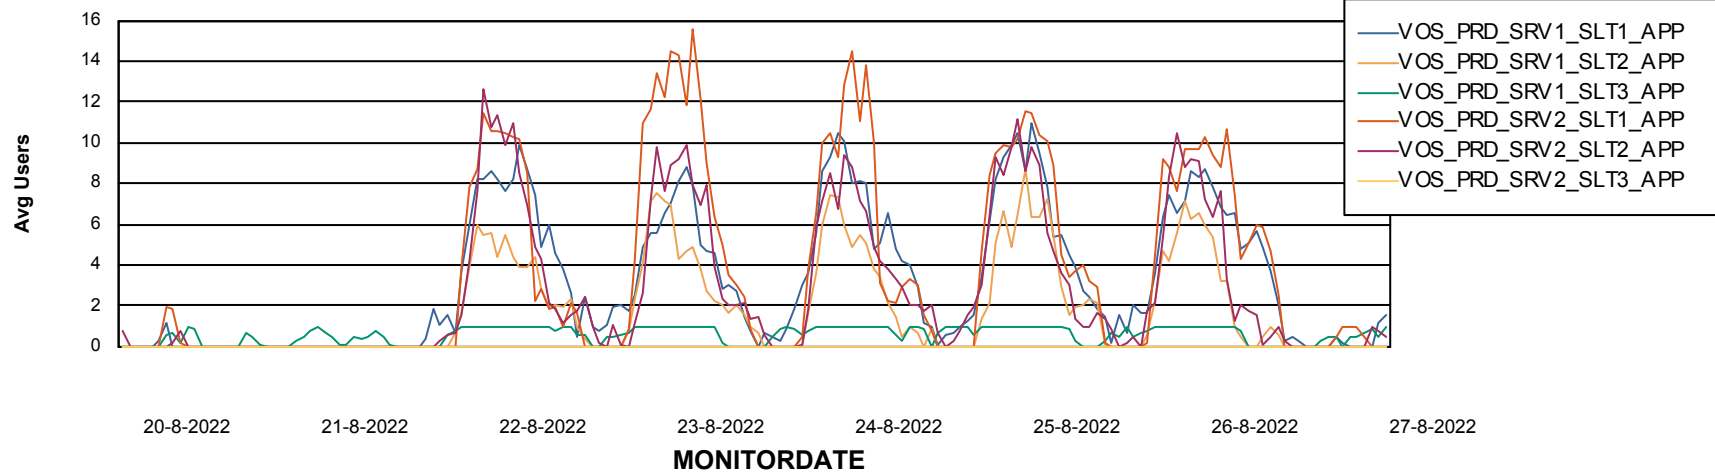

Avg users per day per ABS server