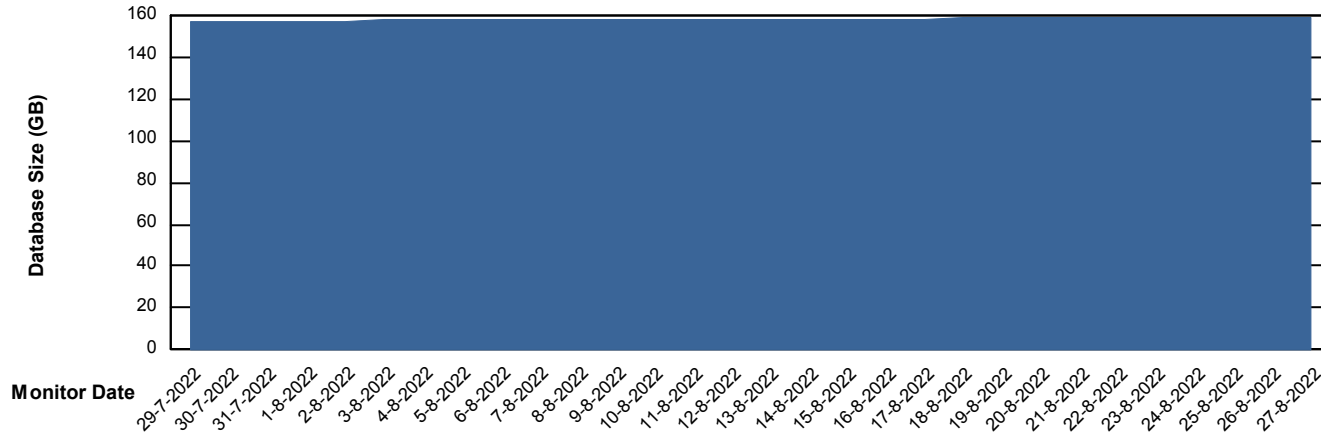

Customer VOS_Production
Database ID 143

Database Performance VOSDB_Standby

DB Processes Max 1,000

Weekly SLA Customer Report

Customer VOS_Production
Database ID 143

DATABASE SIZE VOSDB_BI

Database growth over last month