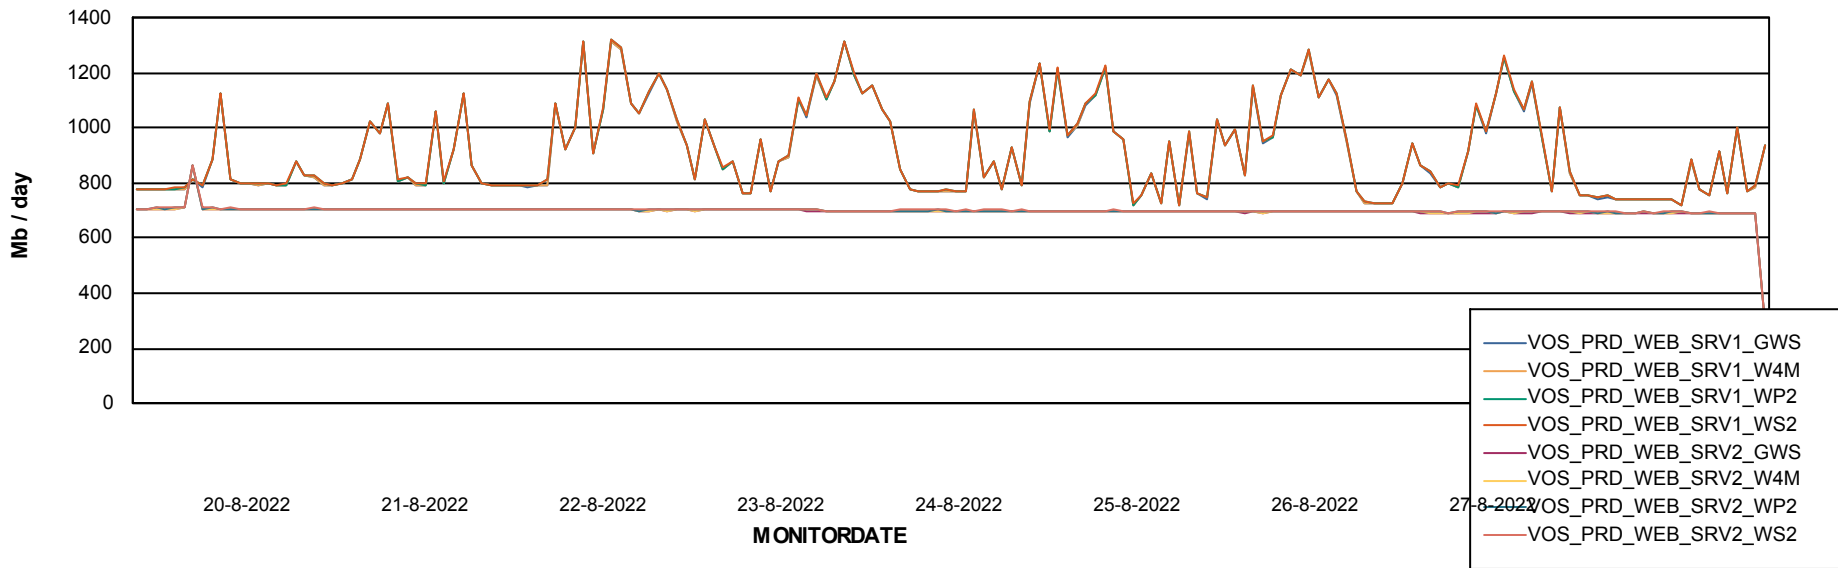

ABSSolute Web Component Services

Avg memory used per ABS Web component