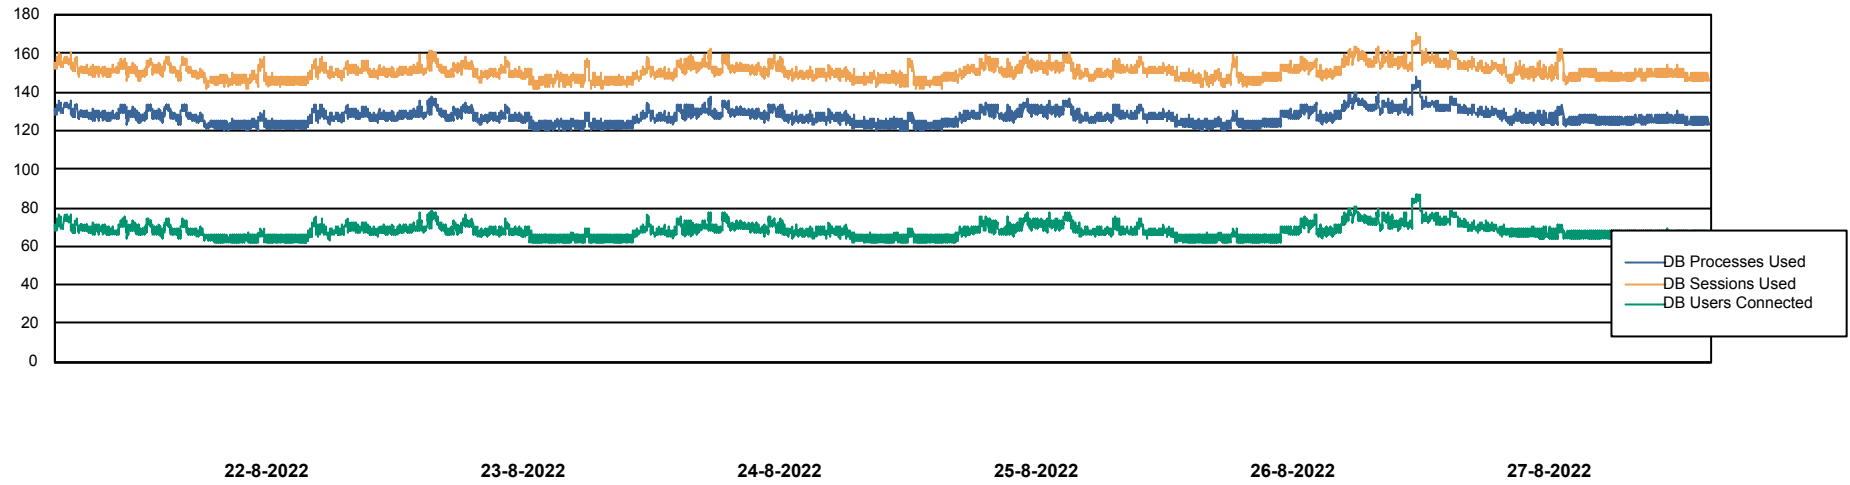

Weekly SLA Customer Report

Customer VOS_Production
Database ID 143

Database Performance VOSDB_BI

Weekly SLA Customer Report

Customer VOS_Production
Database ID 143

Database Performance VOSDB_Production

Weekly SLA Customer Report