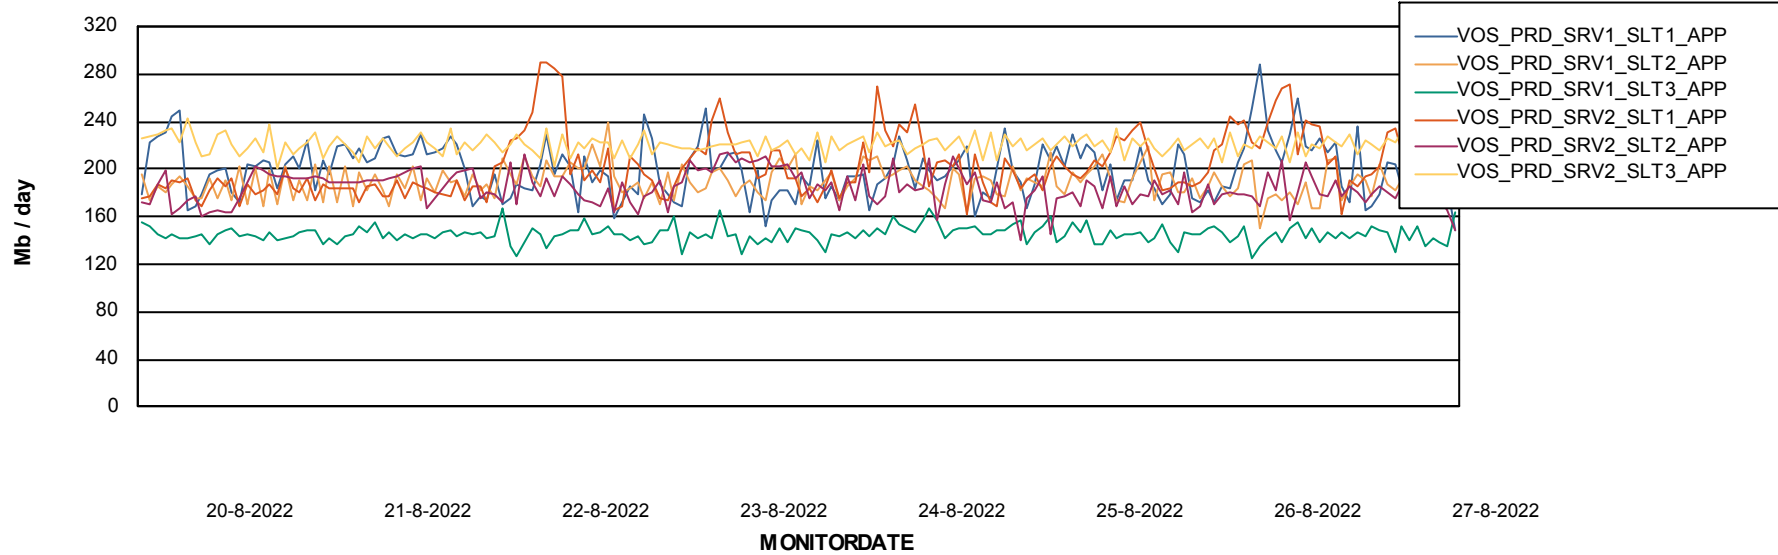

Standby Database Health VOS_Production

Recovery lag for last 7 days

Weekly SLA Customer Report

Customer VOS_Production
Database ID 143

ABSSolute Application Server Services

Avg memory used per ABS Server Service