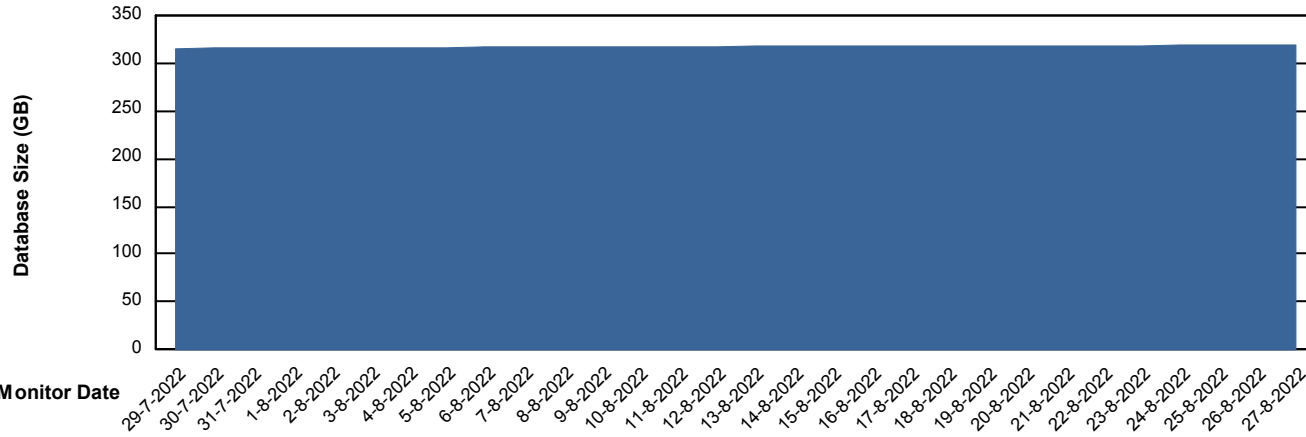

Weekly SLA Customer Report

Customer VEN_Production
Database ID 35

Database Performance VENDB_Production

Weekly SLA Customer Report

Customer VEN_Production
Database ID 35

Database Performance VENDB_Standby

DB Processes Max 300

Weekly SLA Customer Report

Customer VEN_Production
 Database ID 35

DATABASE SIZE VENDB_Production

Database growth over last month

Database Tablespace VENDB_Production

Date	Tablespace Name	Filesize (Gb)	Usedsize (Gb)	Percentage free
27-8-2022	ABSDATA	192	161	16
	INDX	177	148	16
26-8-2022	ABSDATA	192	161	16
	INDX	177	148	16
25-8-2022	ABSDATA	192	161	16
	INDX	177	148	16
24-8-2022	ABSDATA	192	161	16
	INDX	177	148	16
23-8-2022	ABSDATA	192	161	16
	INDX	177	148	16
22-8-2022	ABSDATA	192	161	16
	INDX	177	148	16
21-8-2022	ABSDATA	192	161	16
	INDX	177	148	16