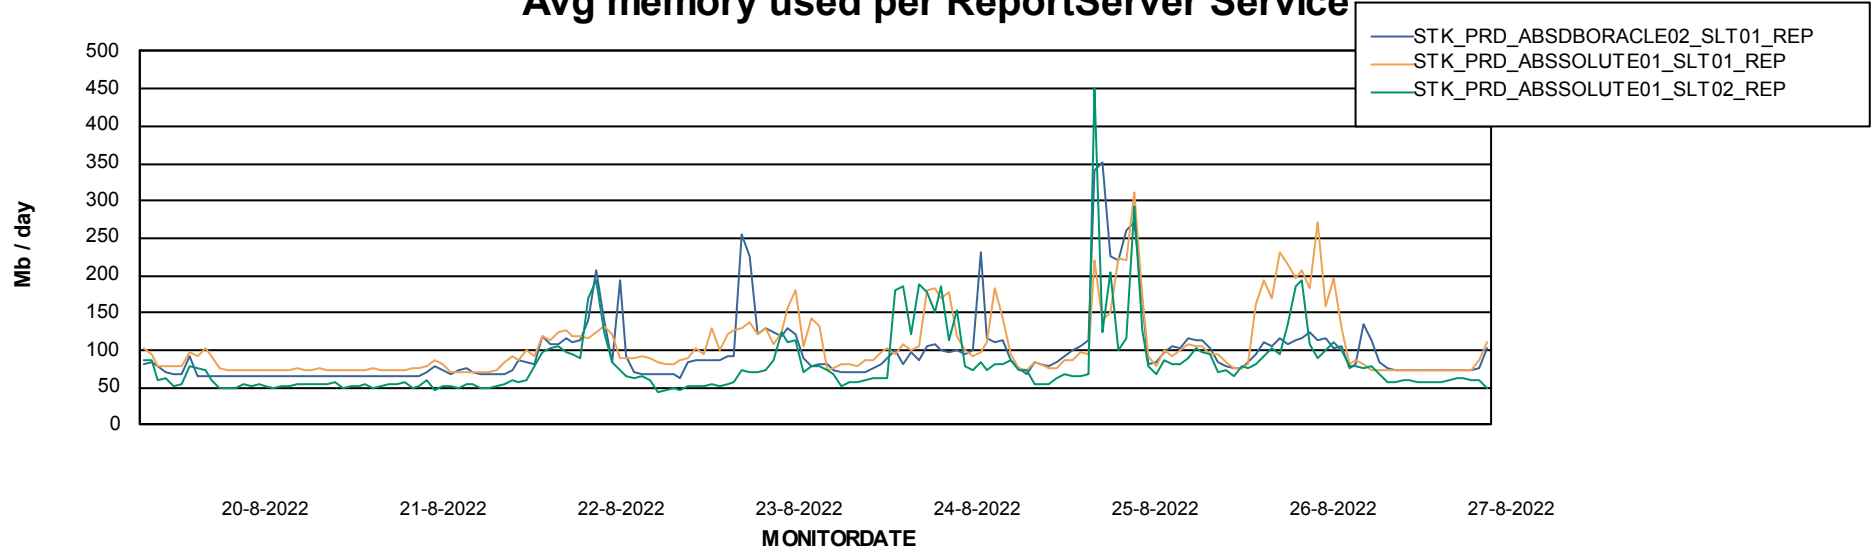

ABSSolute Application ReportServer Services

Avg memory used per ReportServer Service