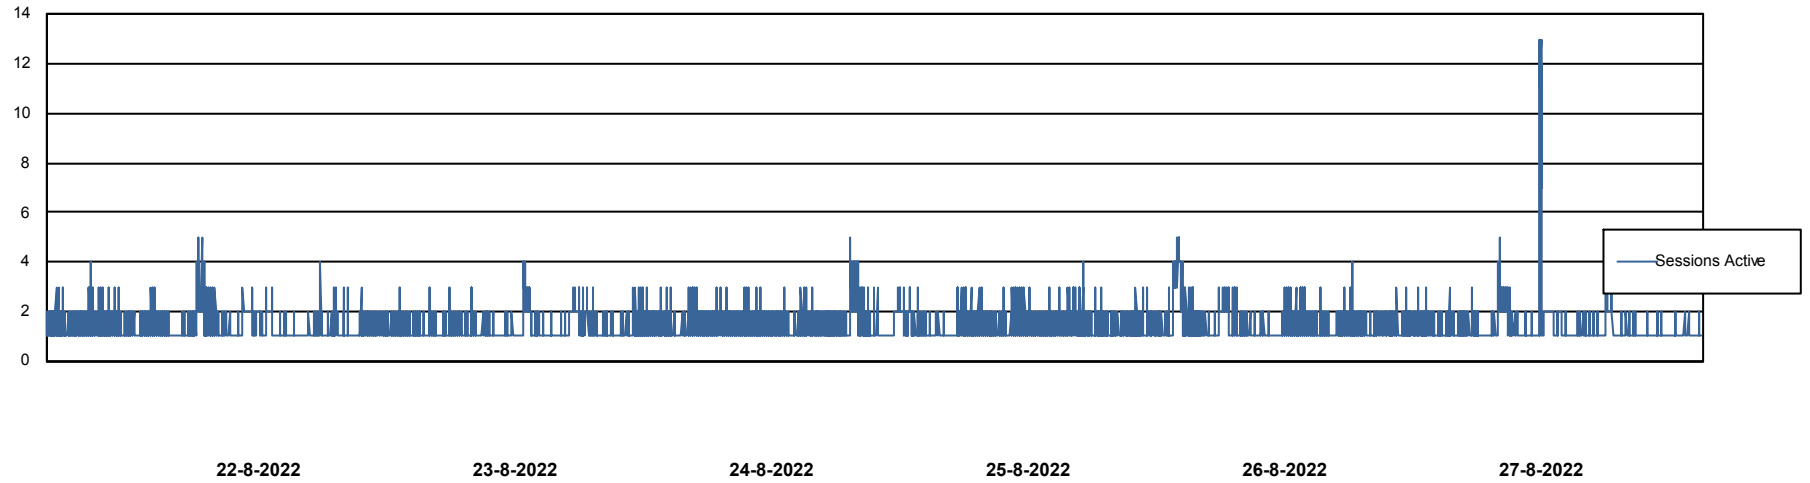

Database Performance STKDB_Production