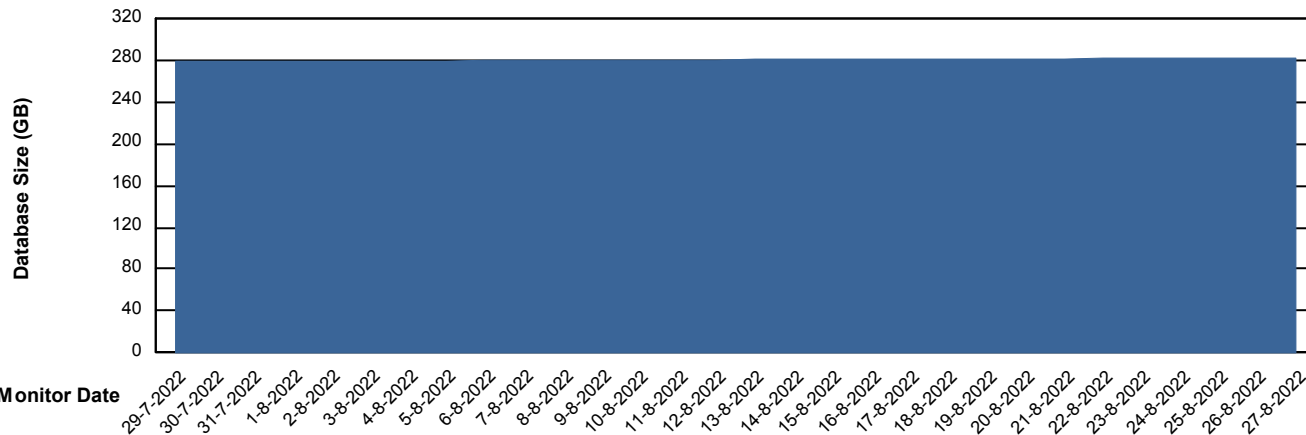

# Weekly SLA Customer Report

Customer STK\_Production  
Database ID 82

Database Performance STKDB\_Standby

DB Processes Max 1,000

## Database growth over last month