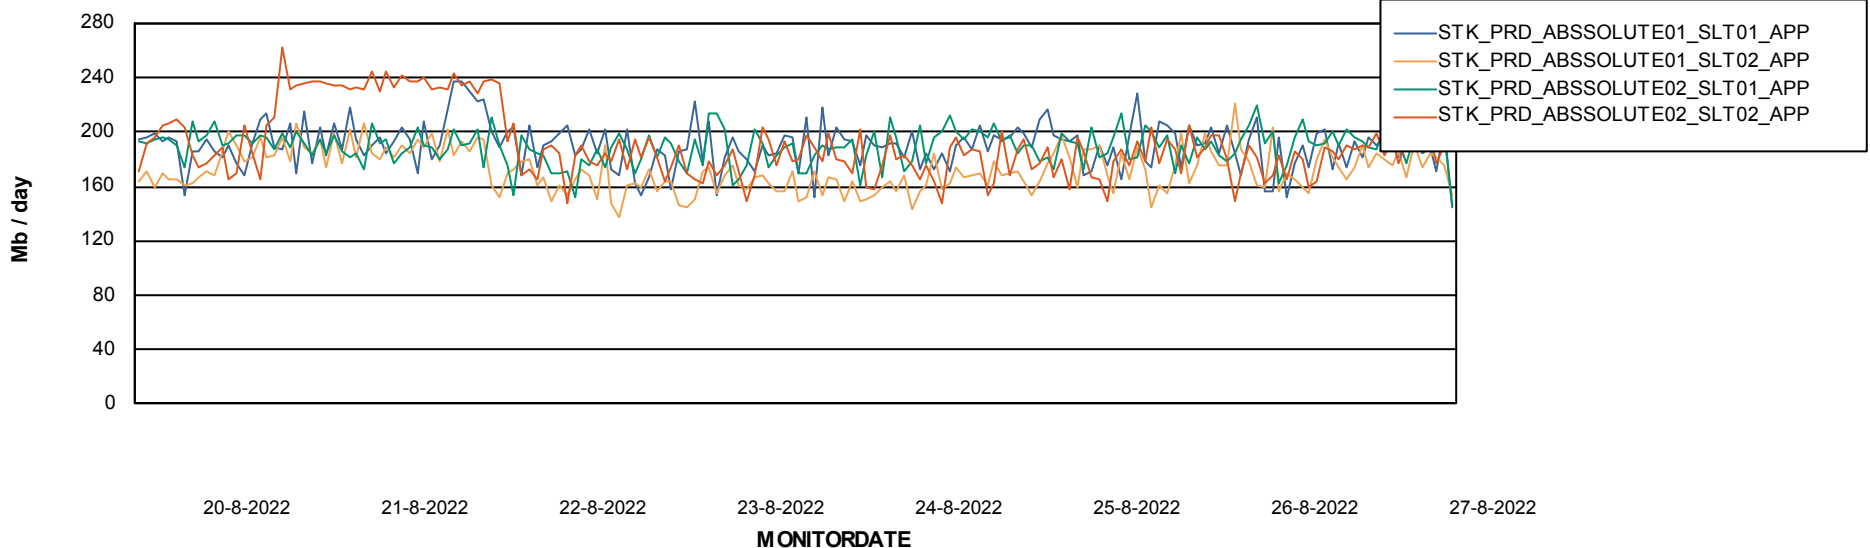

ABSSolute Application Server Services

Avg memory used per ABS Server Service