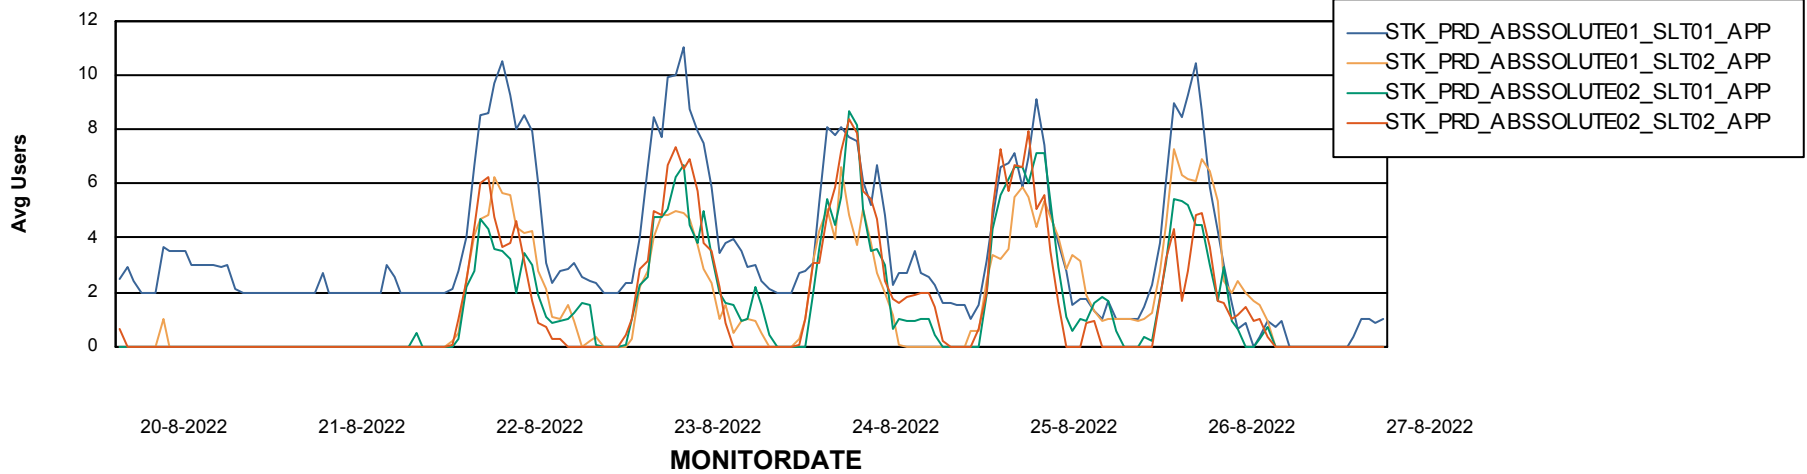

Avg users per day per ABS server