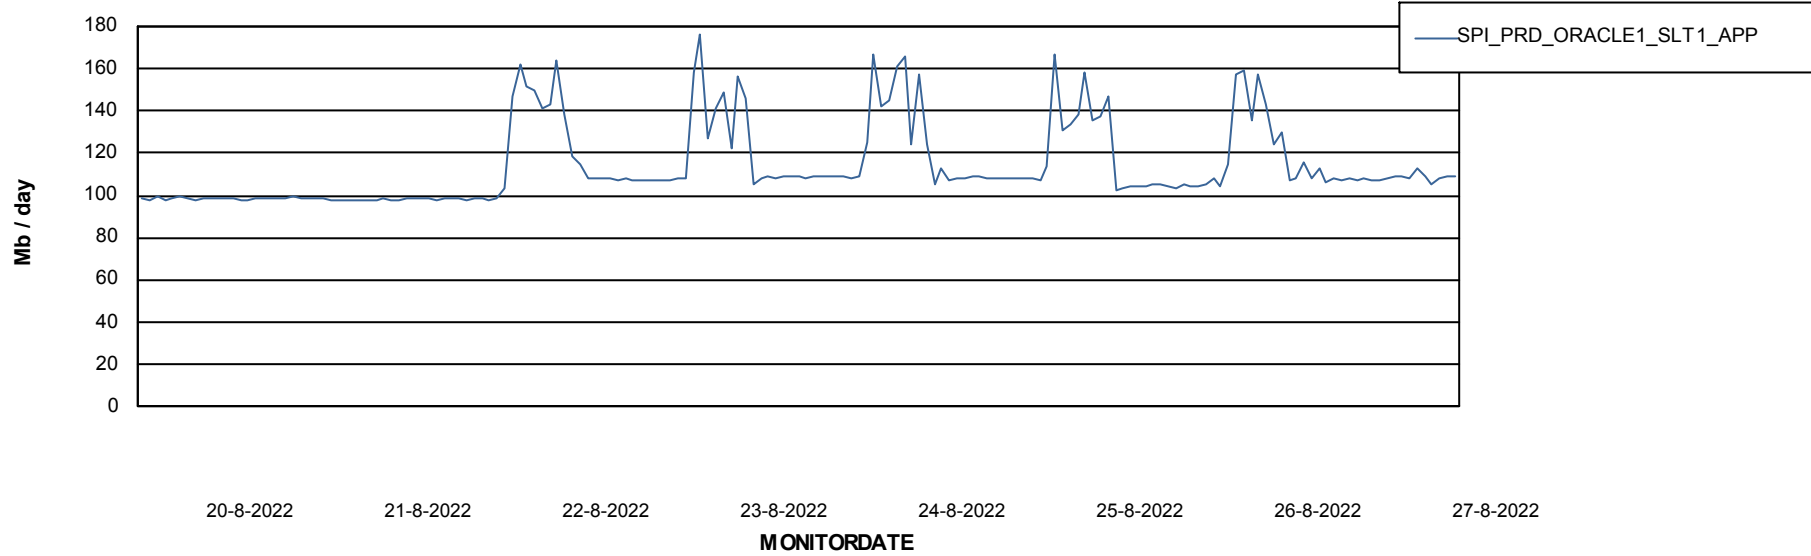

ABSSolute Application Server Services

Avg memory used per ABS Server Service