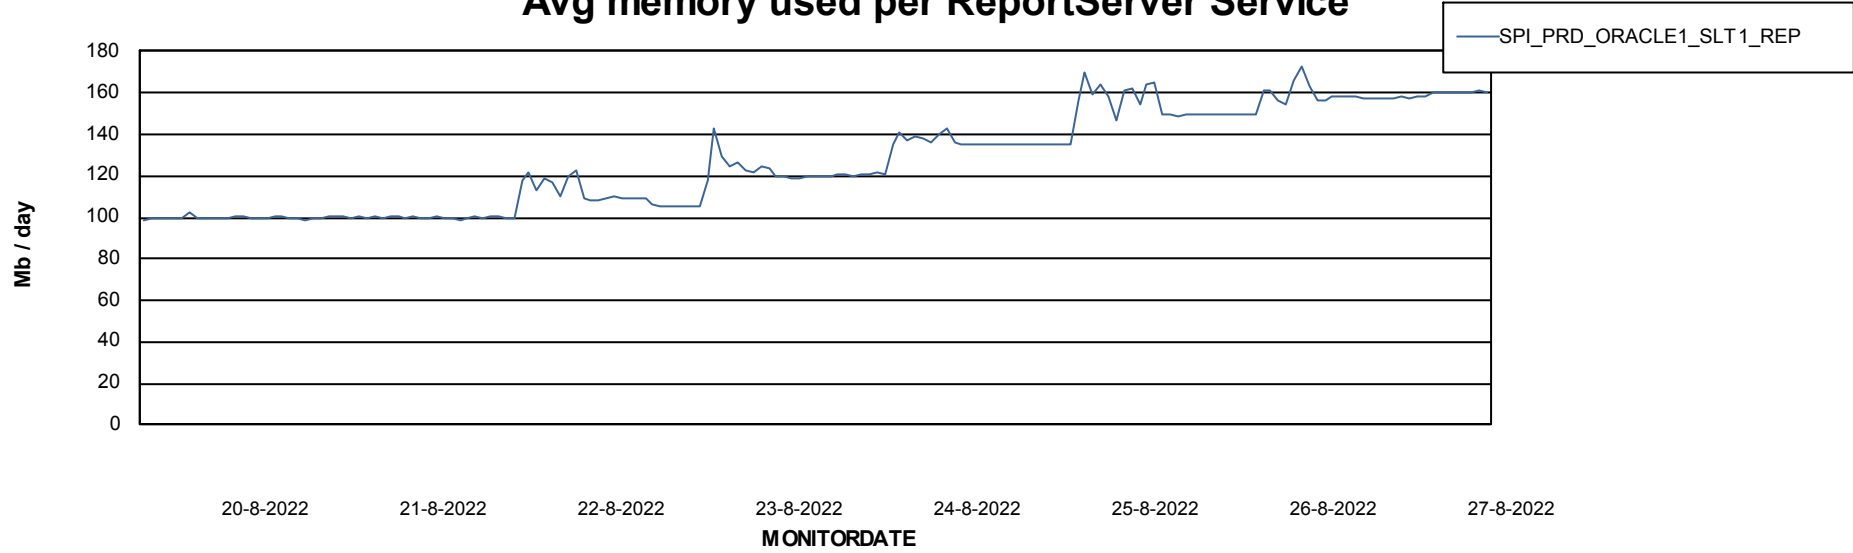

ABSSolute Application ReportServer Services

Avg memory used per ReportServer Service