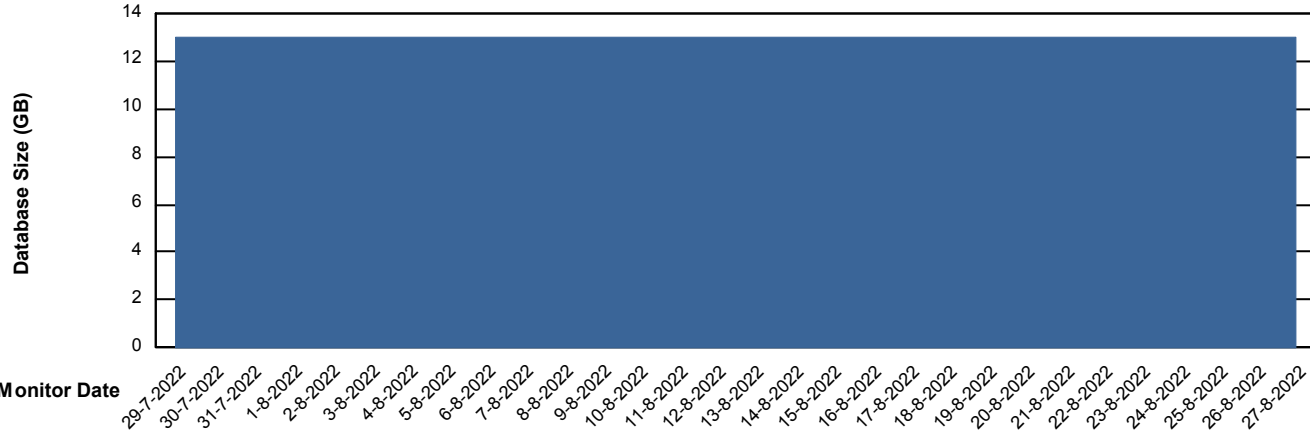

DATABASE SIZE SPIDB_Production

Database growth over last month