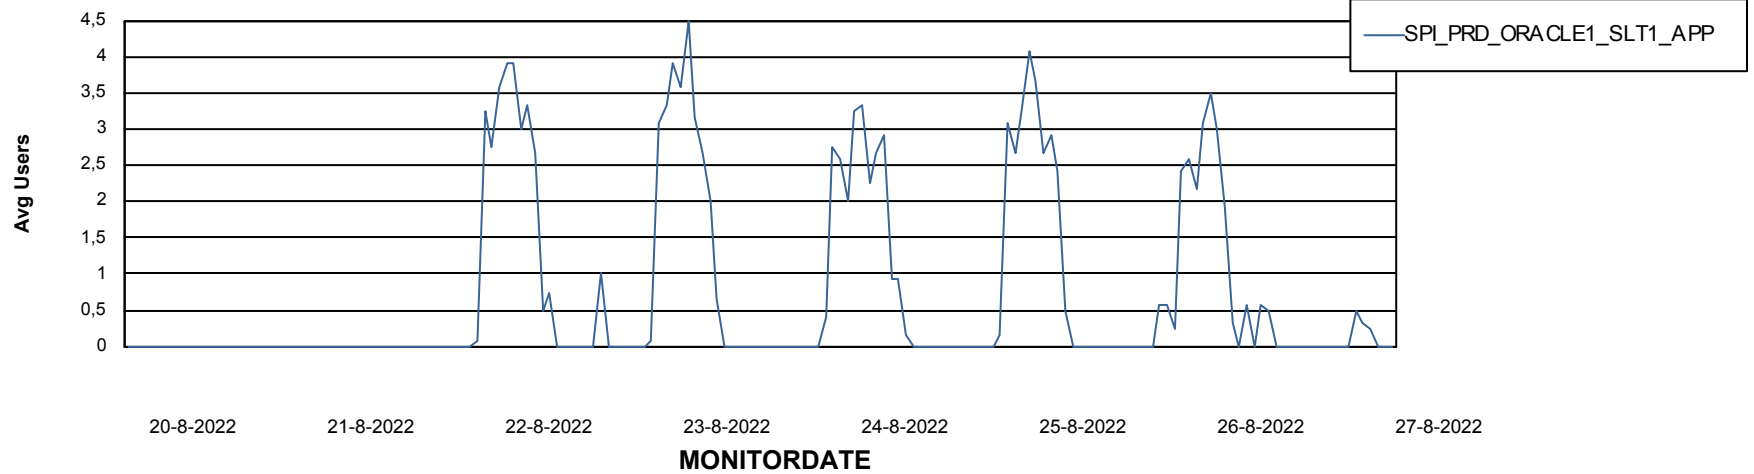

Avg users per day per ABS server