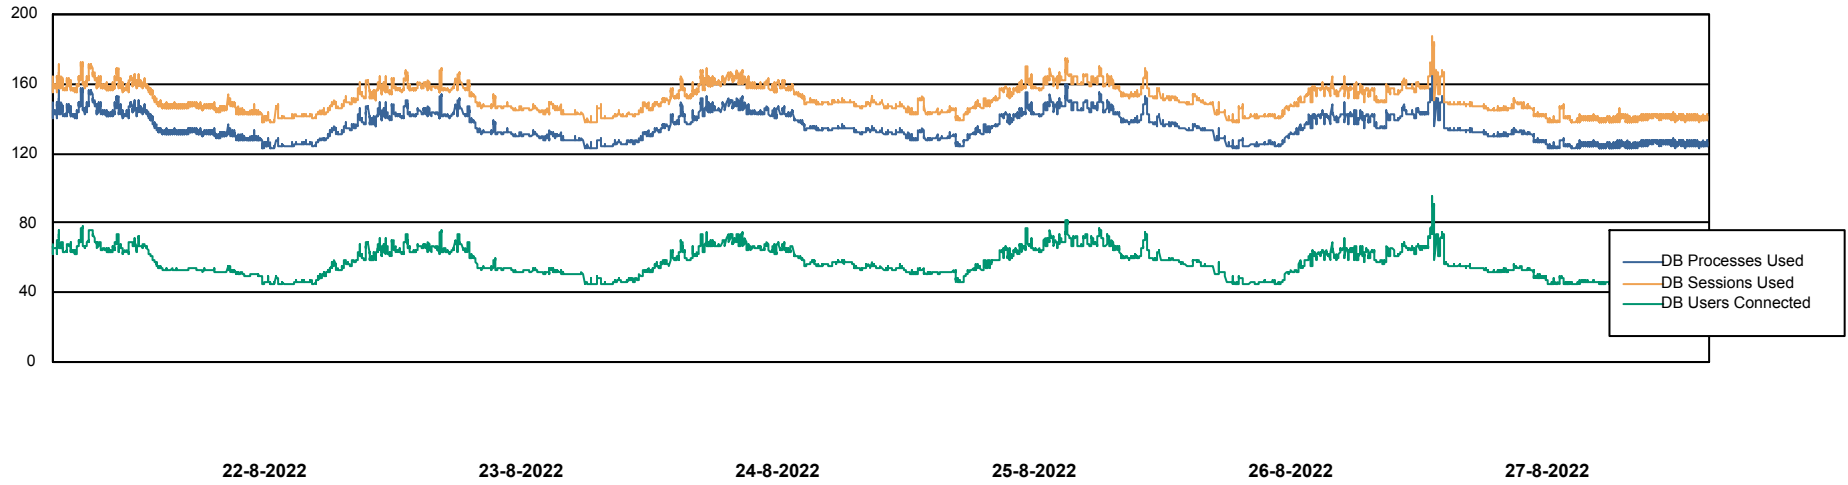

Database Performance RFLDB_Production