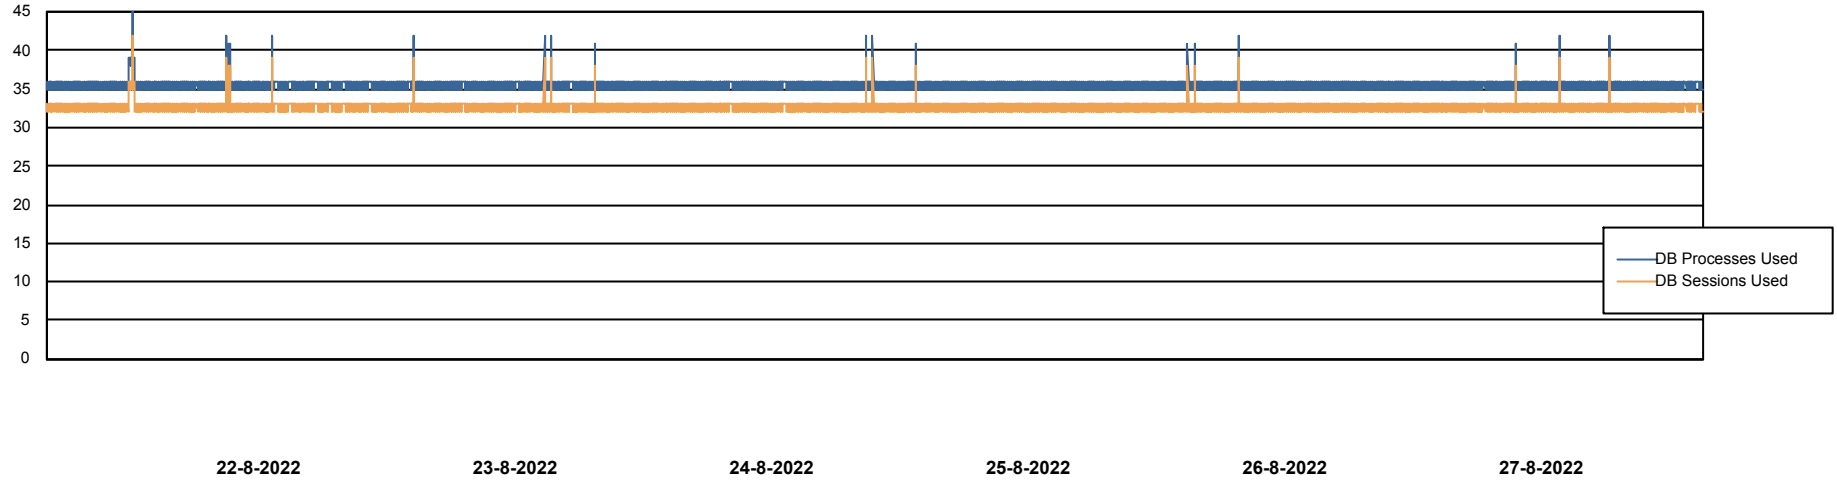

## Database Performance RFLDB\_Production

# Weekly SLA Customer Report

Customer RFL\_Production  
Database ID 36

Database Performance RFLDB\_Standby

DB Processes Max 1,000