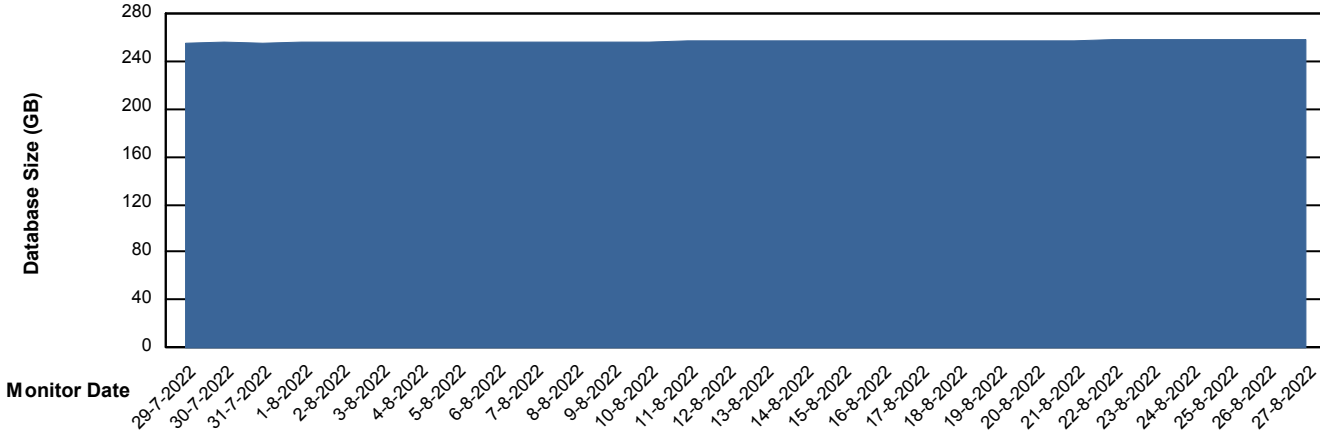

Database growth over last month

Database Tablespace RFLDB_Production

Date	Tablespace Name	Filesize (Gb)	Usedsize (Gb)	Percentage free
27-8-2022	ABSDATA	90	69	23
	INDX	216	179	17
26-8-2022	ABSDATA	90	69	23
	INDX	216	179	17
25-8-2022	ABSDATA	90	69	23
	INDX	216	179	17
24-8-2022	ABSDATA	90	69	23
	INDX	216	179	17
23-8-2022	ABSDATA	90	69	23
	INDX	216	179	17
22-8-2022	ABSDATA	90	69	23
	INDX	216	179	17
21-8-2022	ABSDATA	90	69	23
	INDX	216	178	17