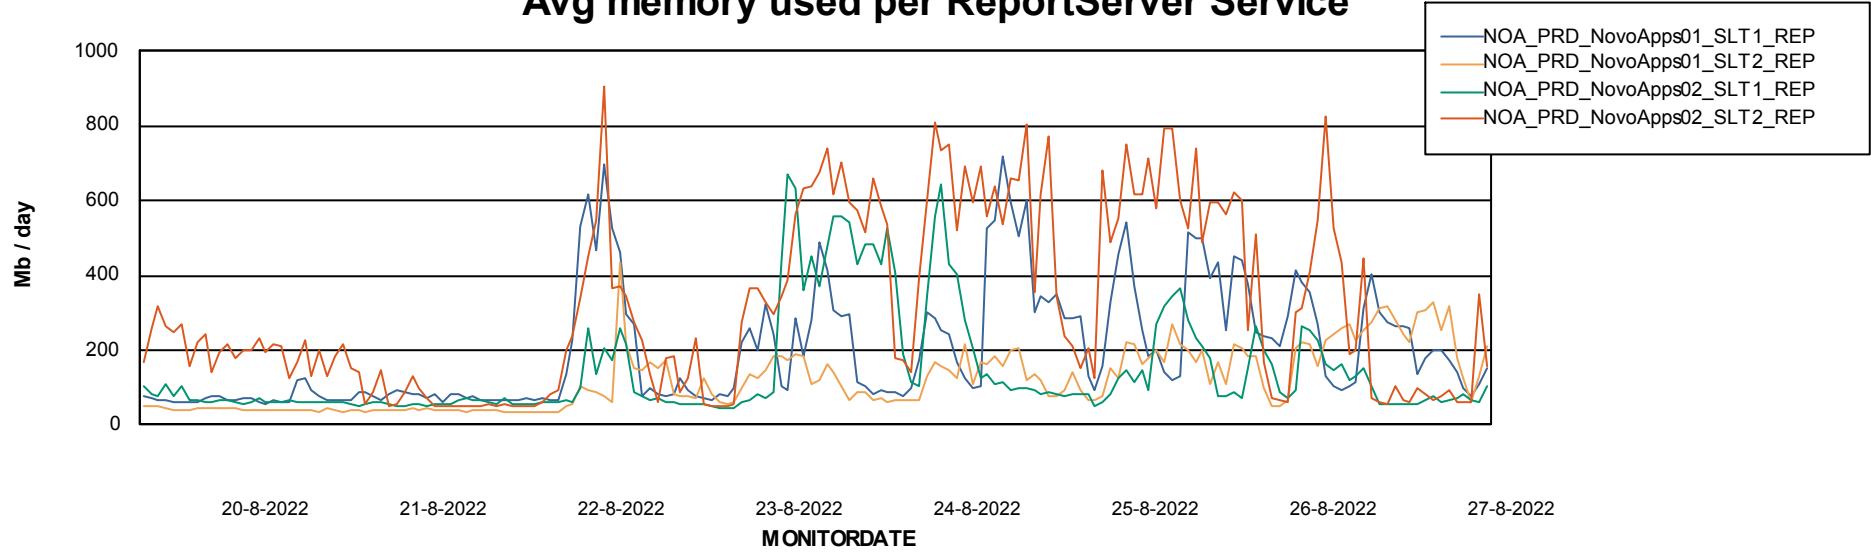

ABSSolute Application ReportServer Services

Avg memory used per ReportServer Service