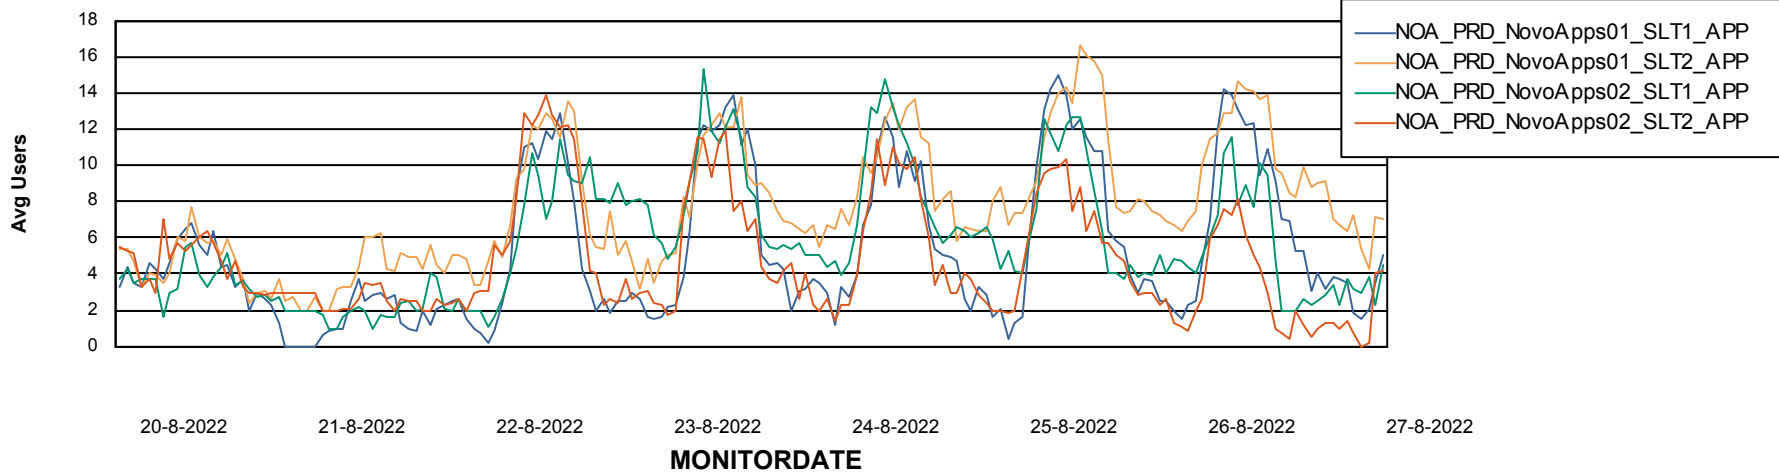

Weekly SLA Customer Report

Customer NOA_Production
Database ID 116

ABSSolute Application Server Services

Avg memory used per ABS Server Service

Avg users per day per ABS server

Weekly SLA Customer Report

Customer NOA_Production
Database ID 116