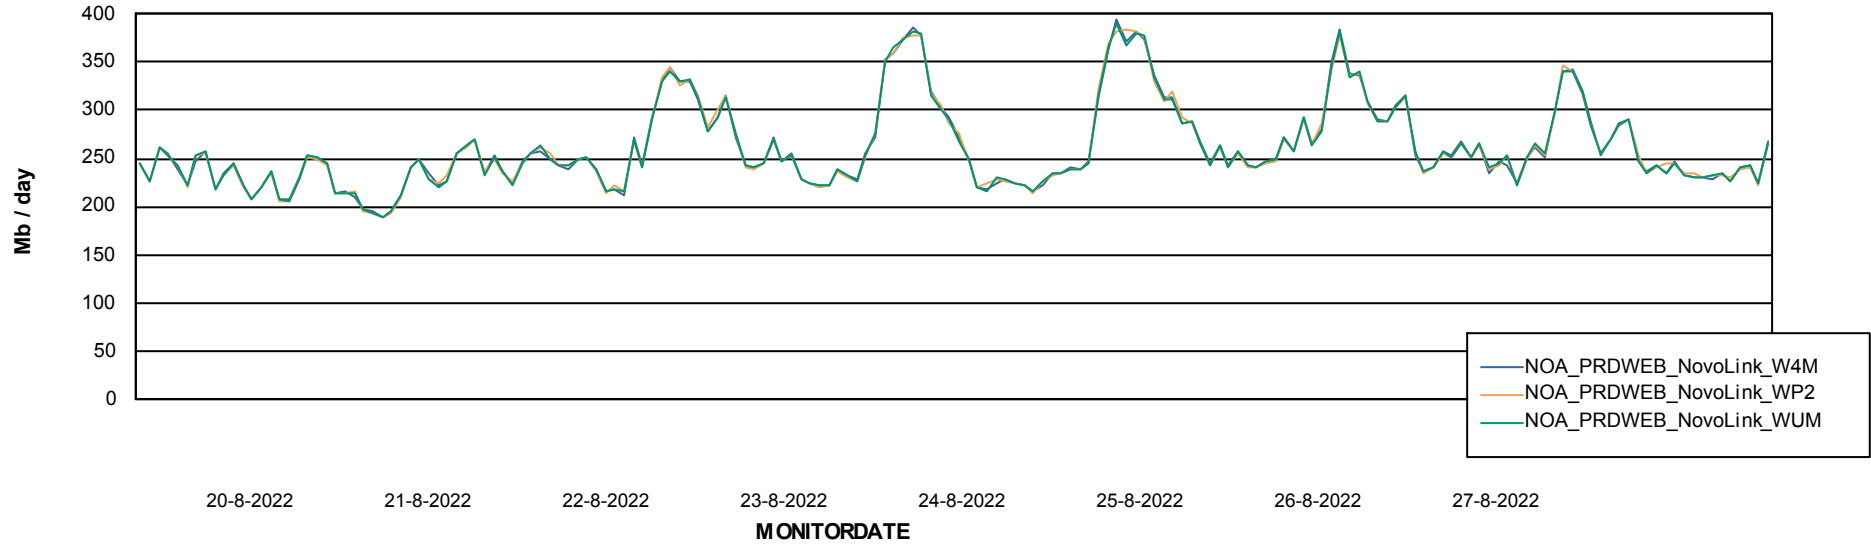

ABSSolute Application ReportServer Services

Avg memory used per ReportServer Service

Weekly SLA Customer Report

Customer NOA_Production
Database ID 116

ABSSolute Web Component Services

Avg memory used per ABS Web component