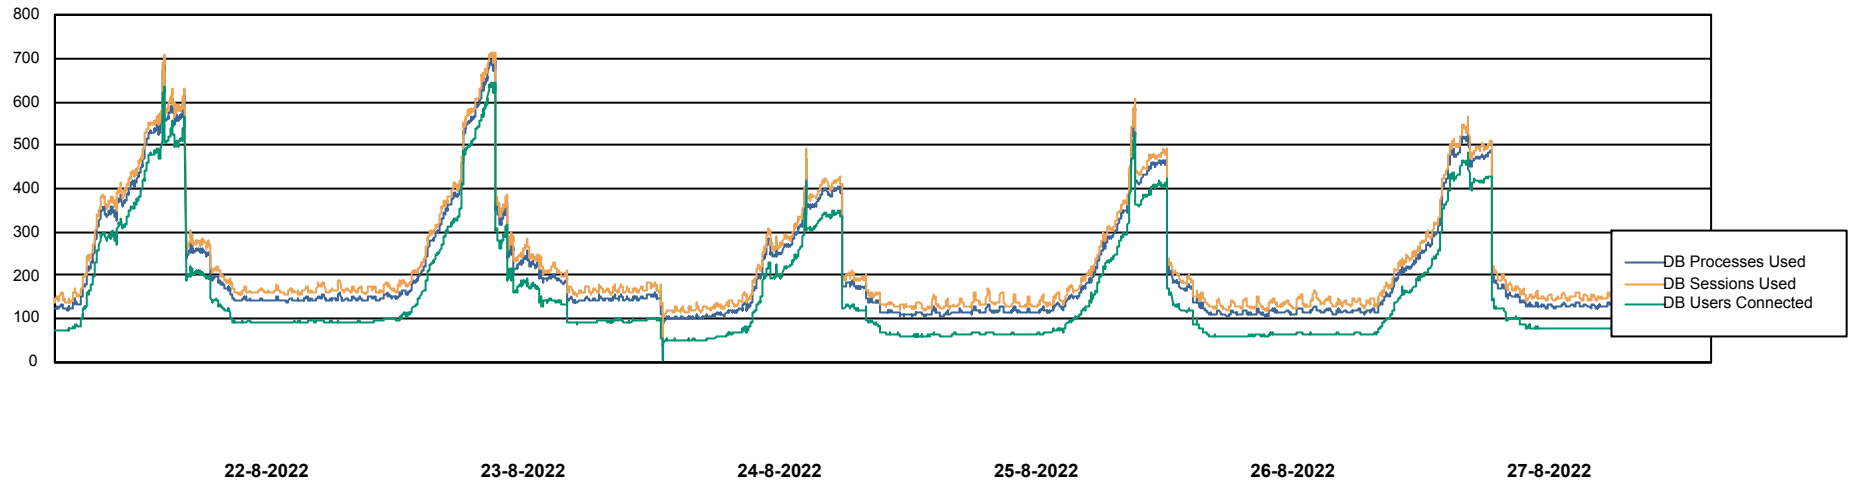

Weekly SLA Customer Report

Customer NIX_Production
Database ID 51

Database Performance NIXDB_BI

Weekly SLA Customer Report

Customer NIX_Production
Database ID 51

Database Performance NIXDB_Production

Weekly SLA Customer Report

Customer NIX_Production
Database ID 51

Database Performance NIXDB_Standby

DB Processes Max 300

Weekly SLA Customer Report

Customer NIX_Production
Database ID 51

DATABASE SIZE NIXDB_BI

Database growth over last month