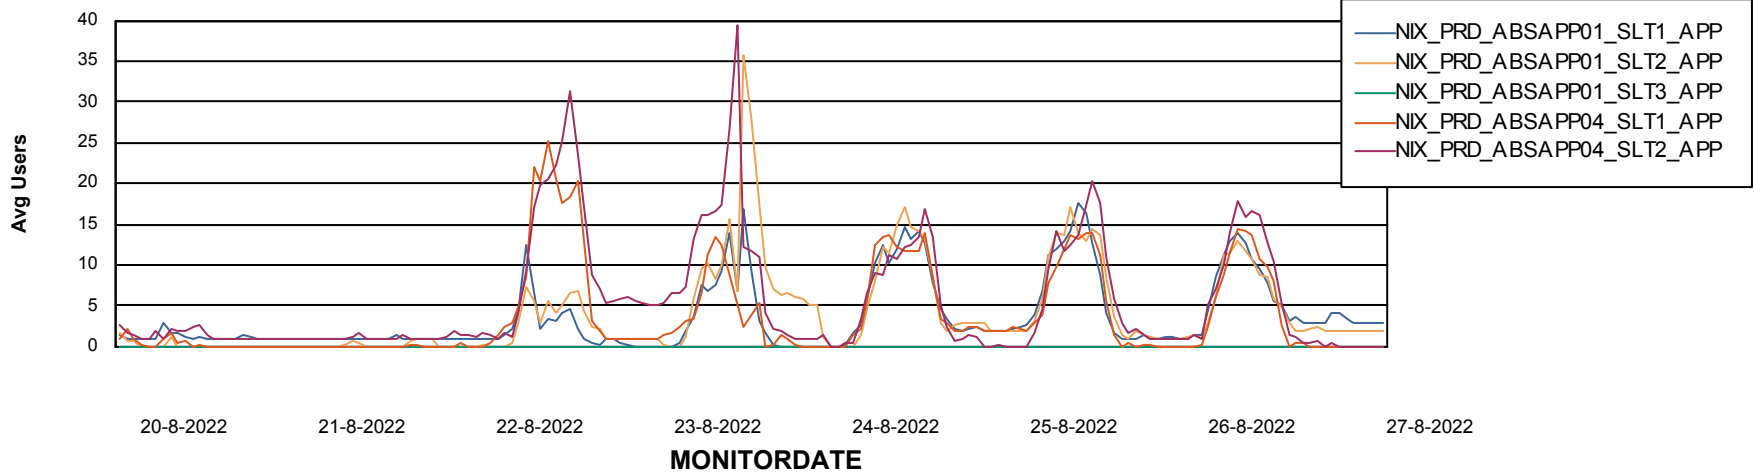

Avg users per day per ABS server