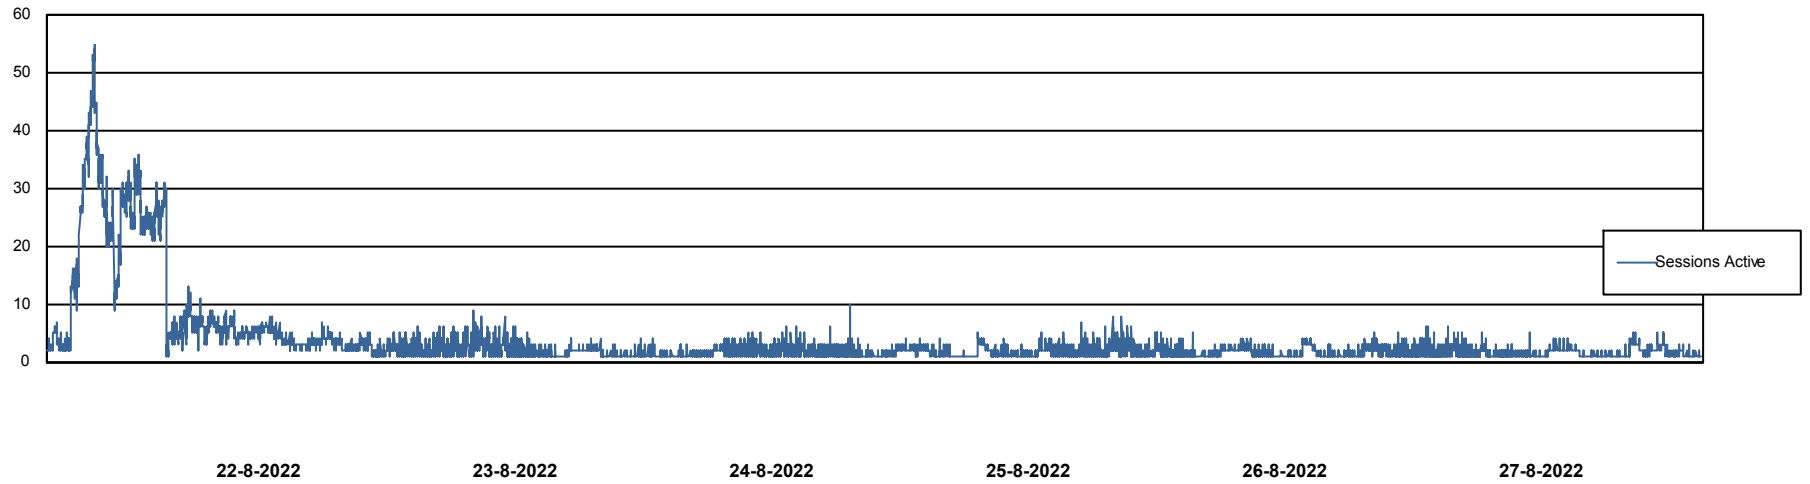

Weekly SLA Customer Report

Customer NIX_Production
Database ID 51

Database Performance NIXDB_BI

Weekly SLA Customer Report

Customer NIX_Production
Database ID 51

Database Performance NIXDB_Production

Weekly SLA Customer Report