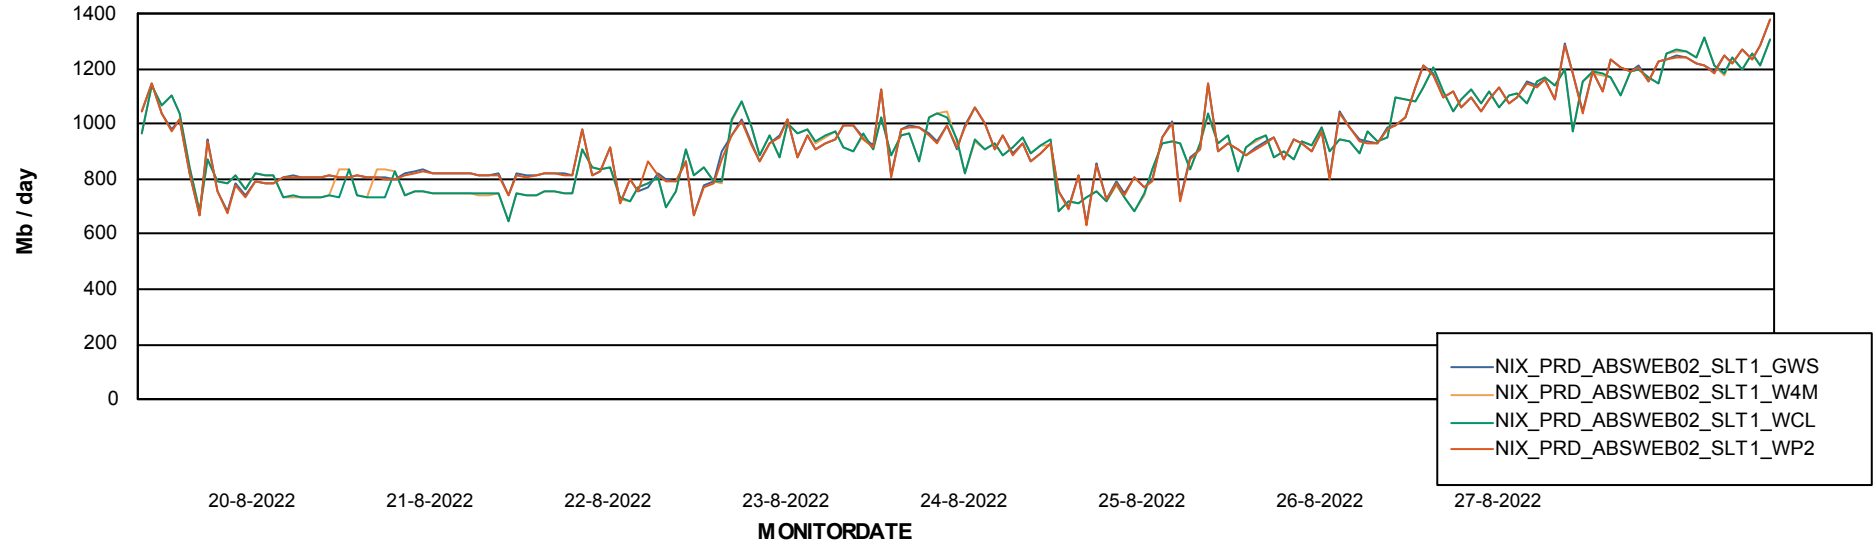

ABSSolute Web Component Services

Avg memory used per ABS Web component