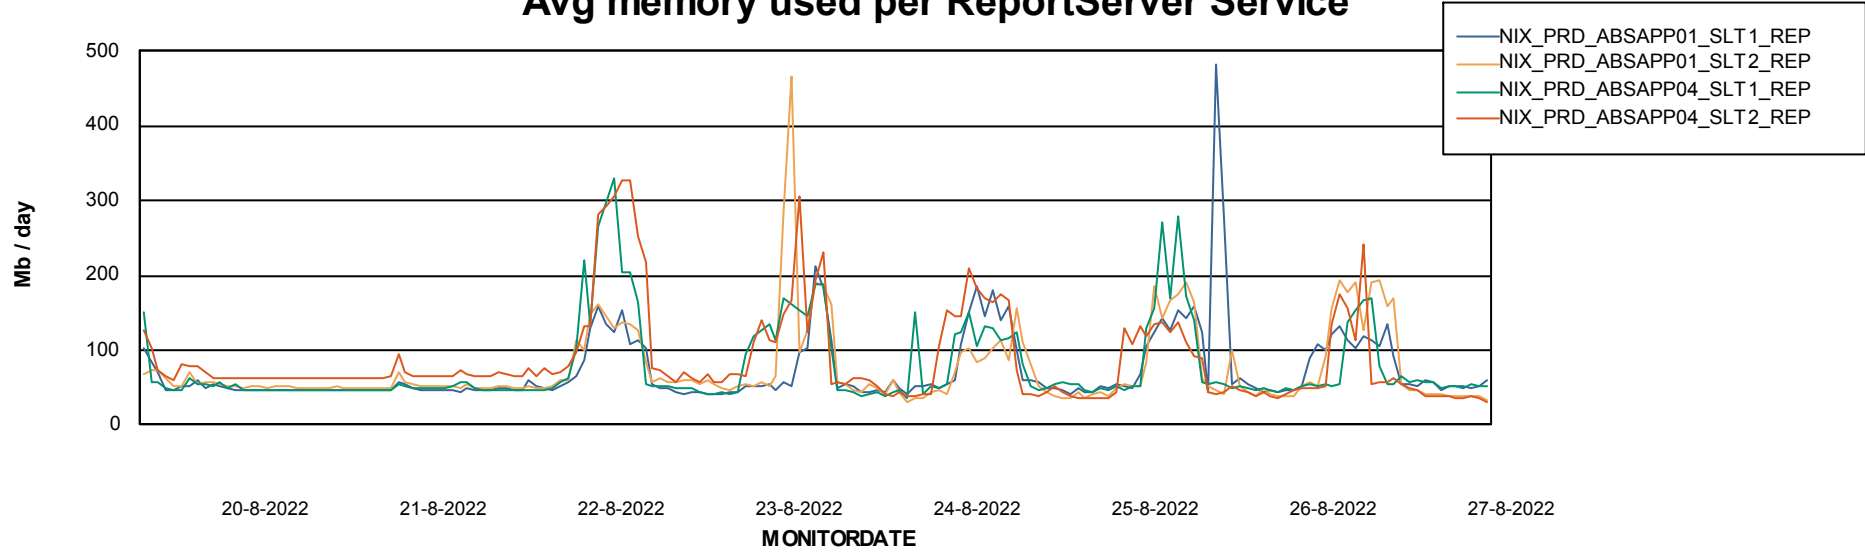

Avg users per day per ABS server

Weekly SLA Customer Report

Customer NIX_Production
Database ID 51

ABSSolute Application ReportServer Services

Avg memory used per ReportServer Service

Weekly SLA Customer Report