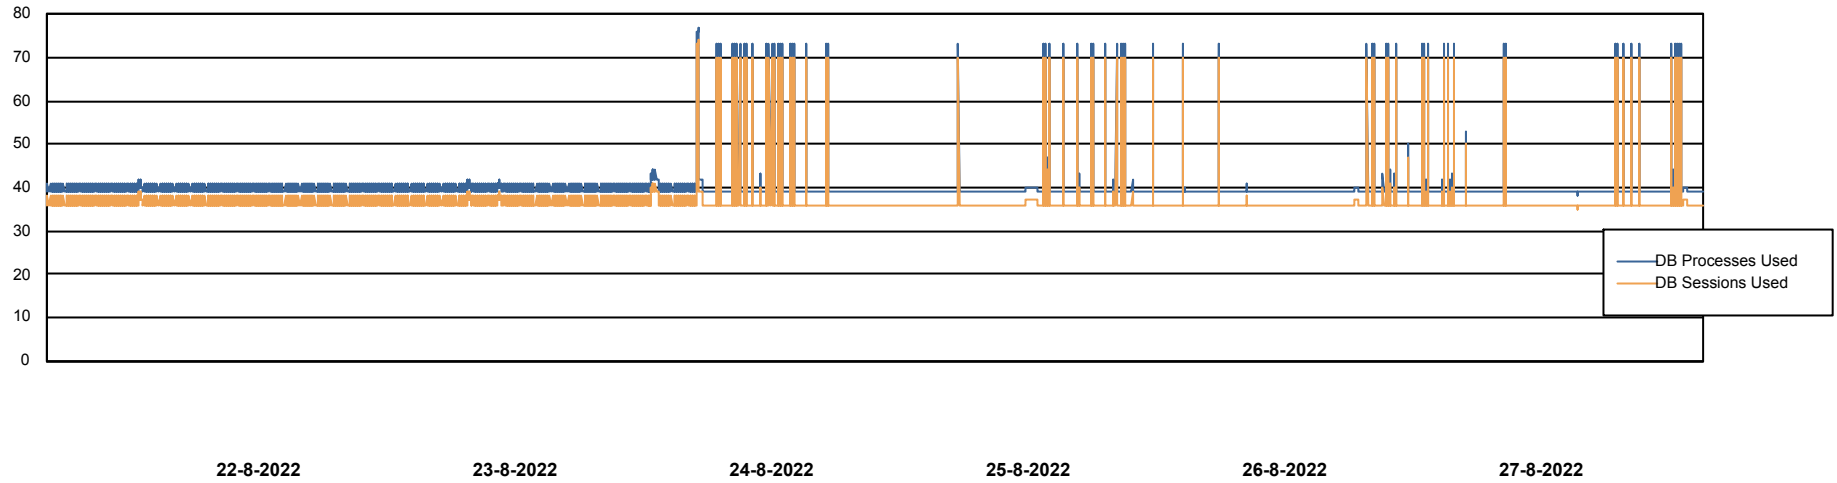

Database Performance NIXDB_Standby

DB Processes Max 300