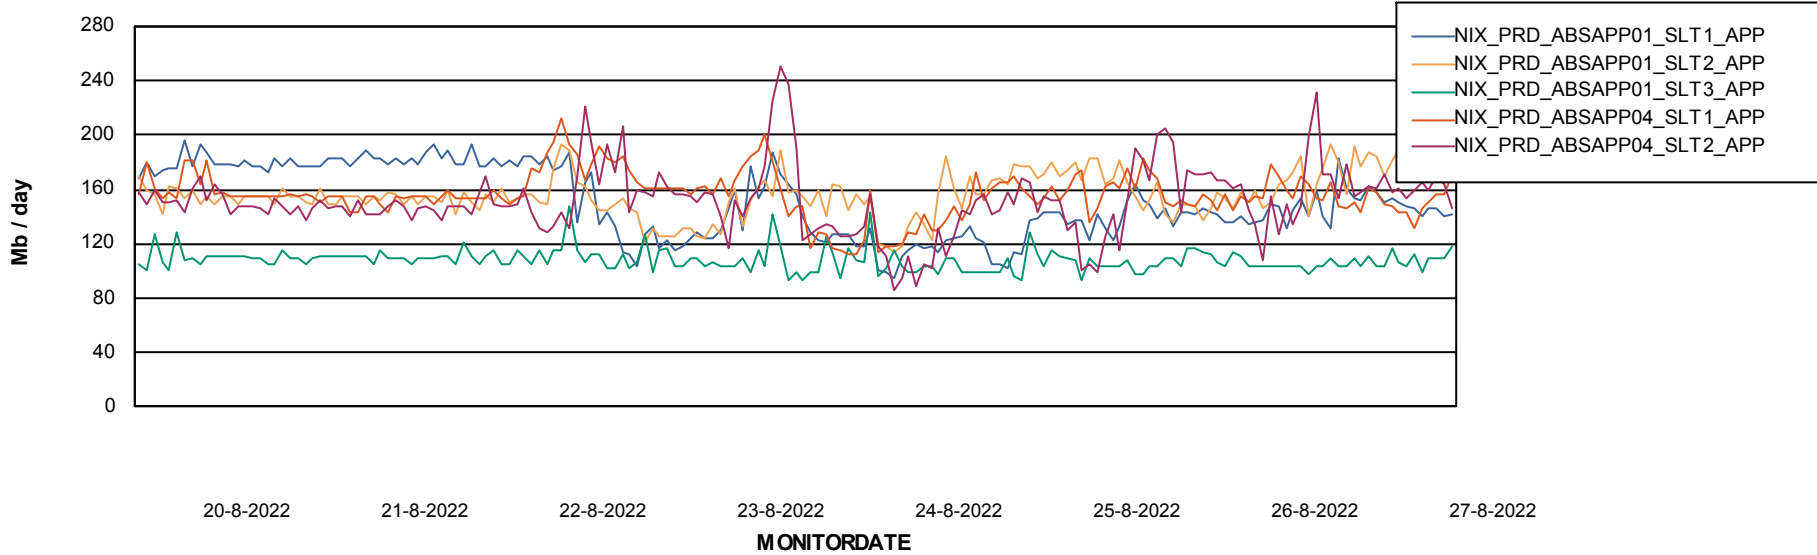

Standby Database Health NIX_Production

Recovery lag for last 7 days

Weekly SLA Customer Report

Customer NIX_Production
Database ID 51

ABSSolute Application Server Services

Avg memory used per ABS Server Service