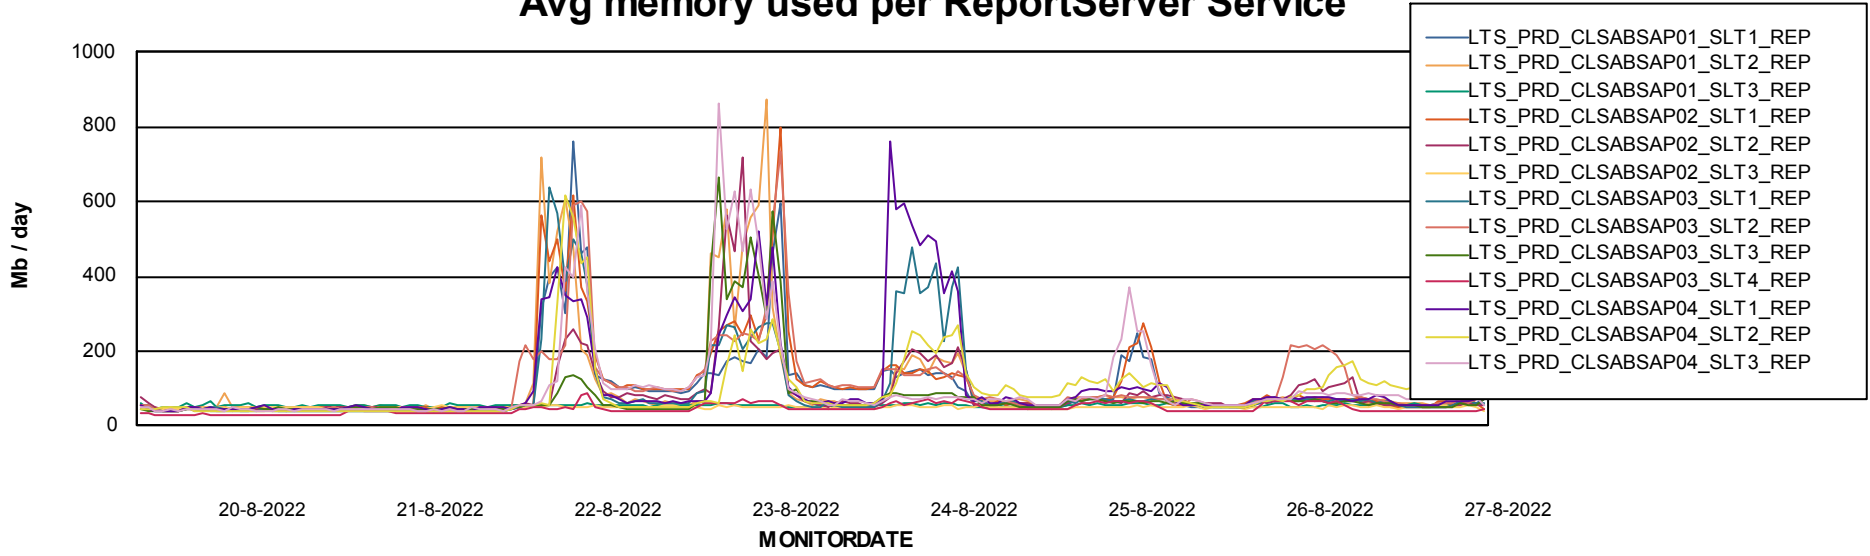

ABSSolute Application ReportServer Services

Avg memory used per ReportServer Service