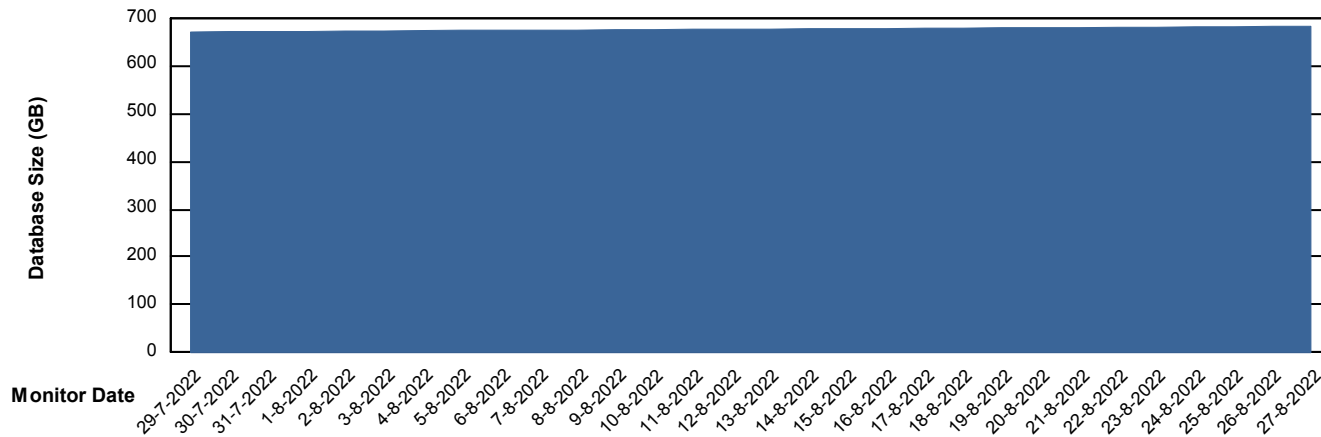

Customer LTS(CleanLease)_Production
Database ID 126

DATABASE SIZE LTS_PROD_CLSABSBI01_BI

Database growth over last month

DATABASE SIZE LTS_PROD_CLSABSDB01_PRDB

Database growth over last month

Weekly SLA Customer Report