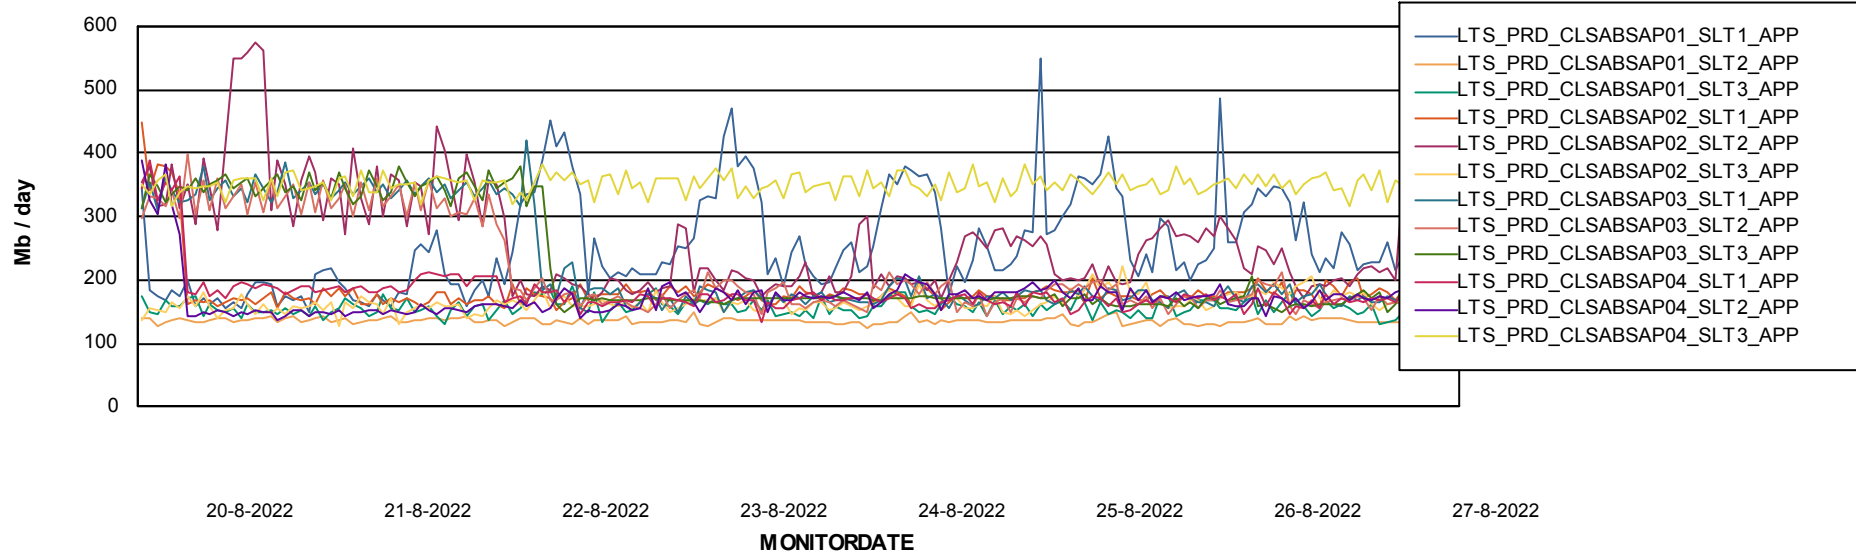

ABSSolute Application Server Services

Avg memory used per ABS Server Service