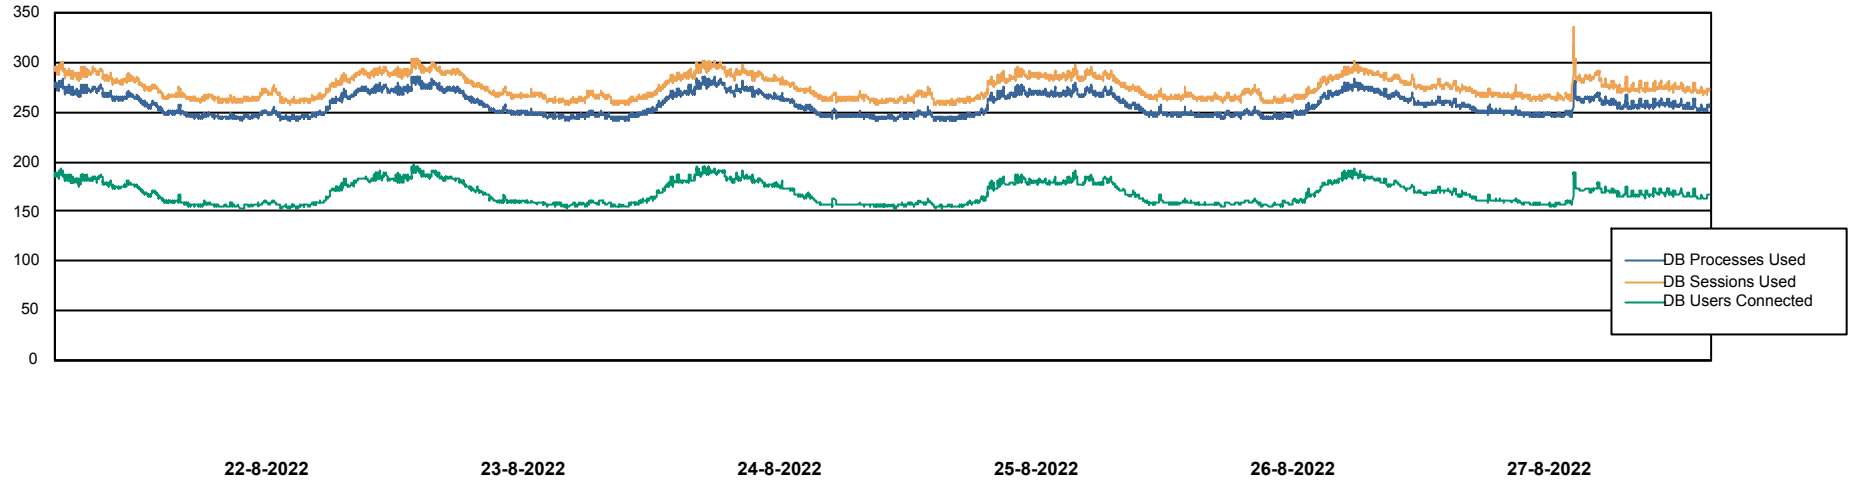

Weekly SLA Customer Report

Customer LTS(CleanLease)_Production
Database ID 126

Database Performance LTS_PROD_CLSABSBI01_BI

Weekly SLA Customer Report

Customer LTS(CleanLease)_Production
Database ID 126

Database Performance LTS_PROD_CLSABSD01_PRDB