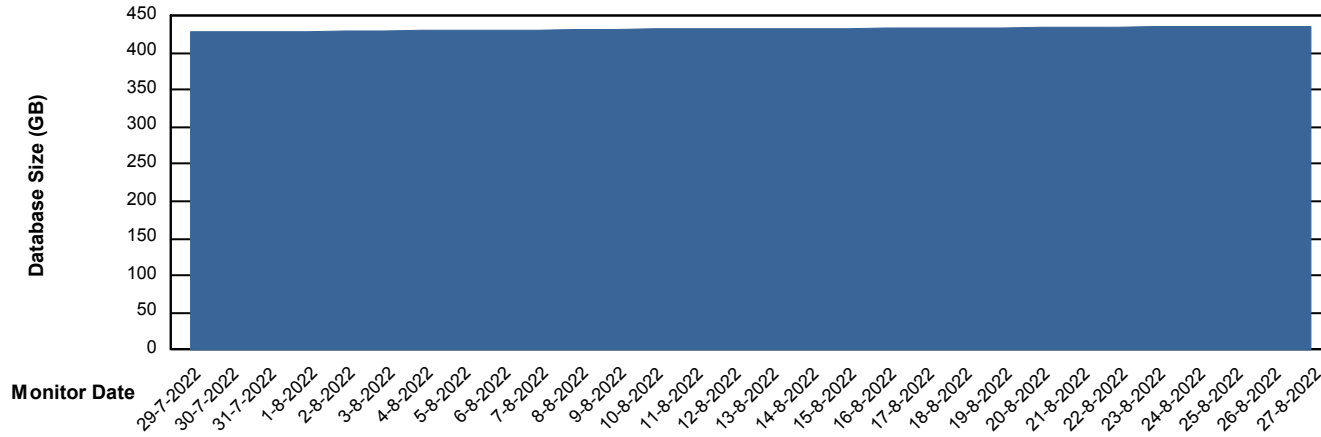

DATABASE SIZE LTS_PROD_CLSABSBI01_BI

Database growth over last month