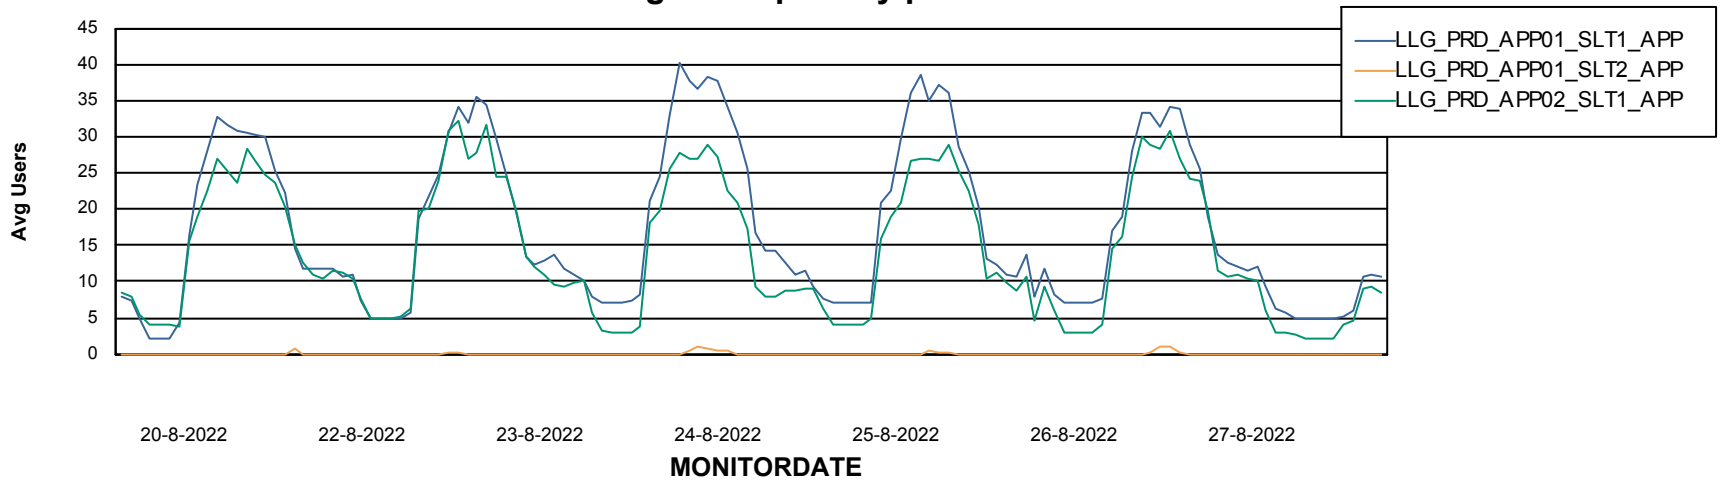

Avg users per day per ABS server