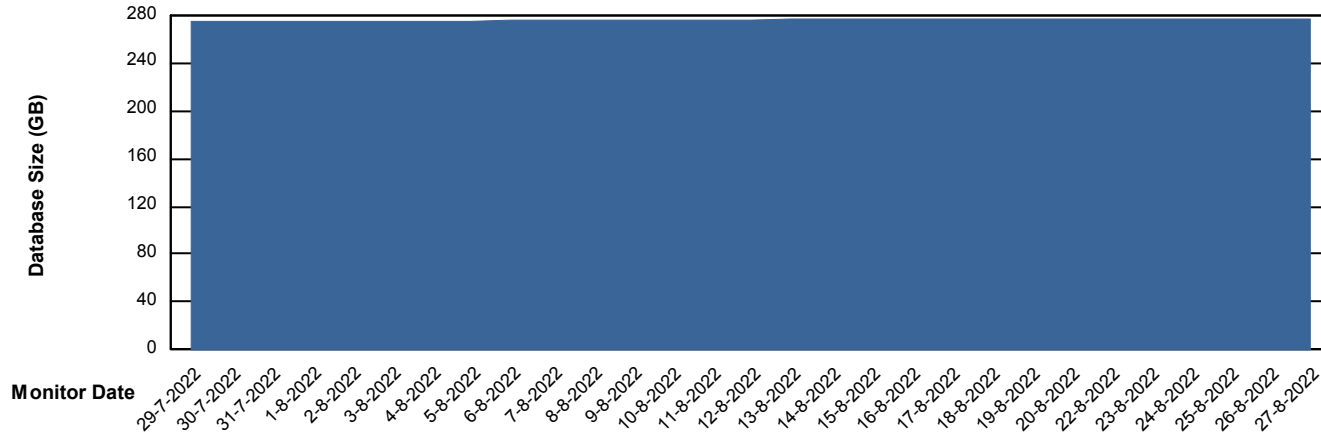

Database Performance LLGDB_Standby_TS2

DB Processes Max 4
DB Processes Max 300
DB Processes Max 0

Weekly SLA Customer Report

Customer LLG_Production
Database ID 53

Database Performance LLGDBBI_Production

DB Processes Max 1,000

Weekly SLA Customer Report

Customer LLG_Production
Database ID 53

DATABASE SIZE LLGDB_Production

Database growth over last month

DATABASE SIZE LLGDBBI_Production

Database growth over last month

Weekly SLA Customer Report