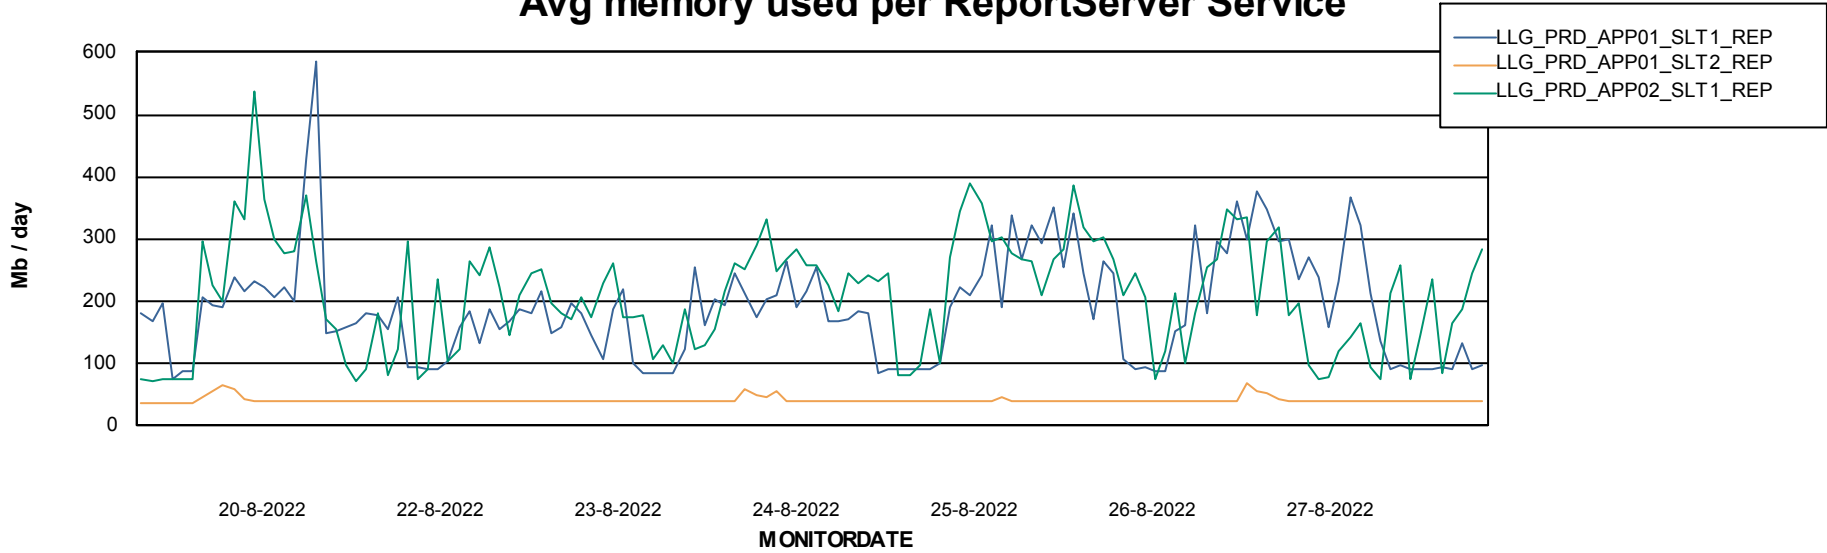

ABSSolute Application Server Services

Avg memory used per ReportServer Service