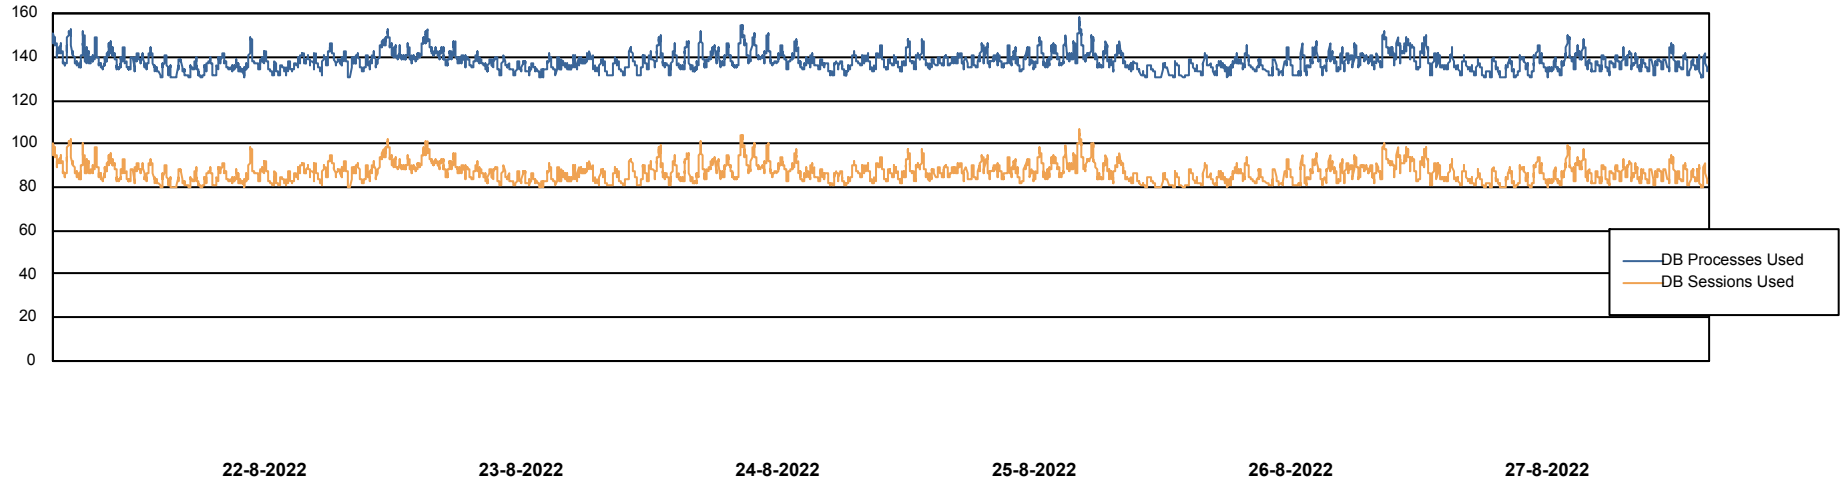

Database Performance LLGDB_Production

DB Processes Max 4
DB Processes Max 300