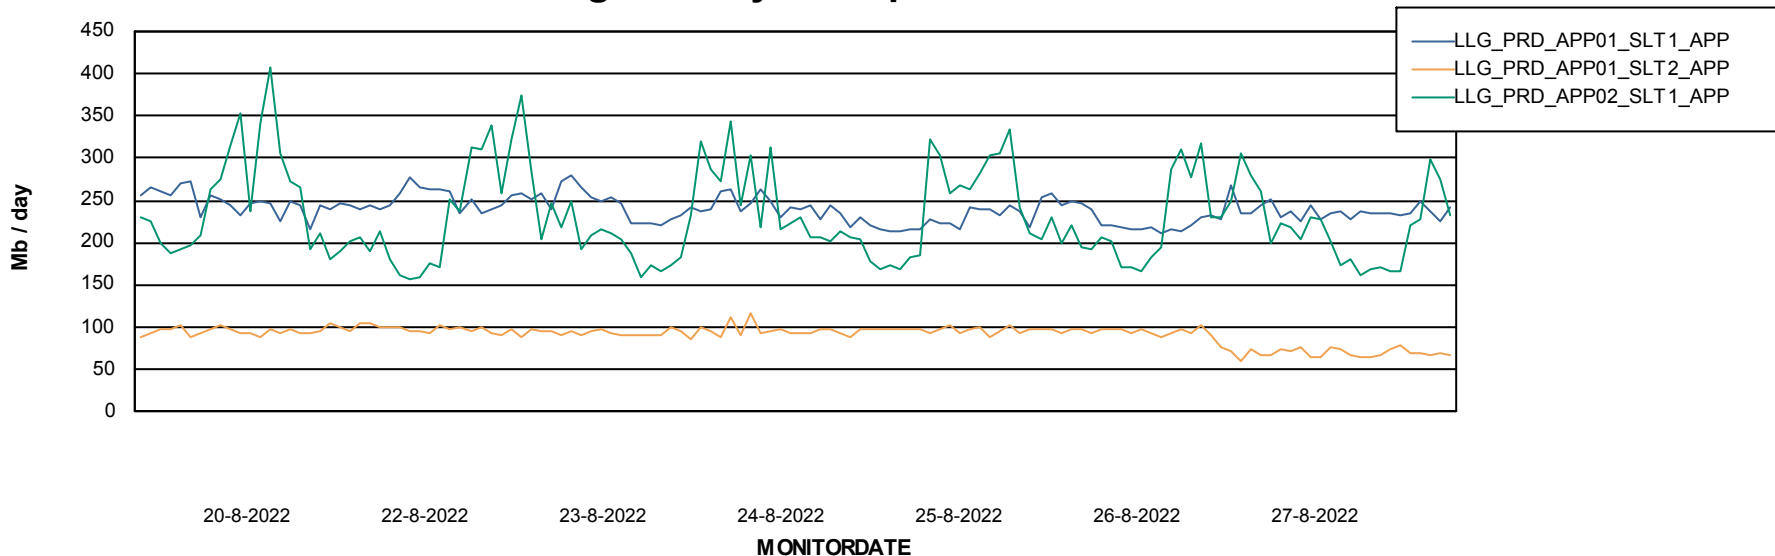

ABSSolute Application Server Services

Avg memory used per ABS Server Service