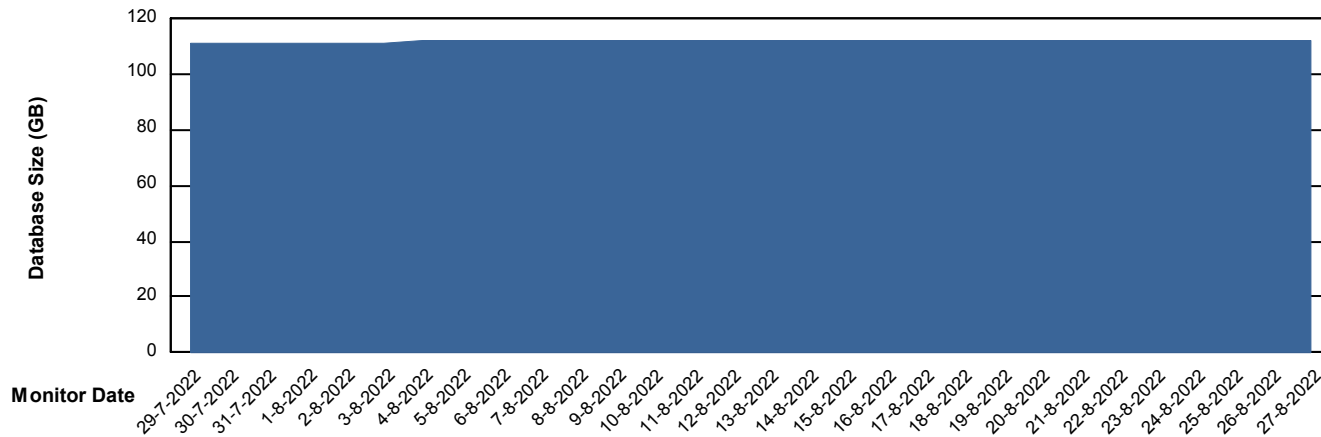

Weekly SLA Customer Report

Customer LLG_Production
Database ID 53

DATABASE SIZE LLGDB_Production

Database growth over last month

DATABASE SIZE LLGDBBI_Production

Database growth over last month

Weekly SLA Customer Report