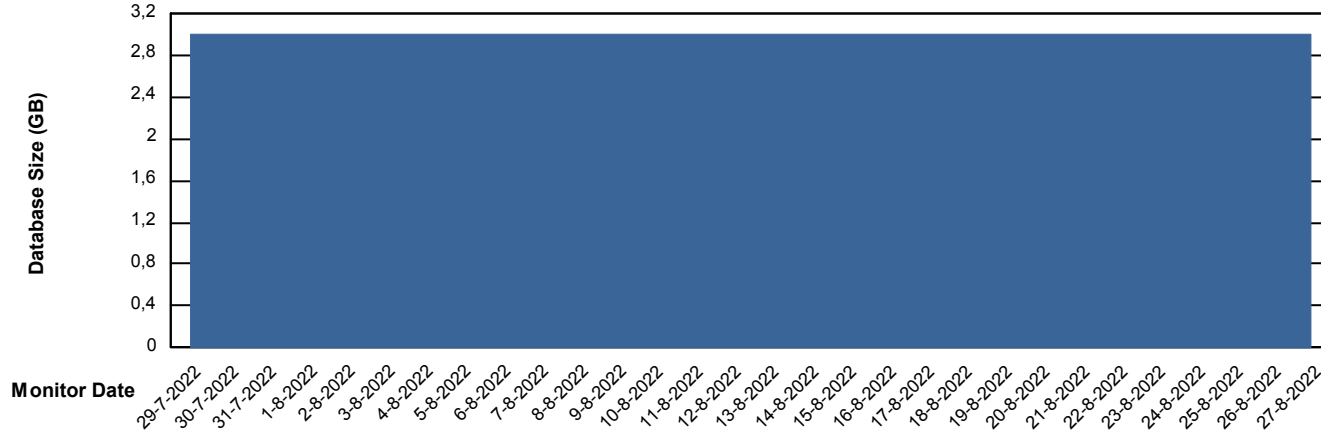

Customer KLH_Production
Database ID 139

Database Performance KLHDB_Standby

DB Processes Max 4
DB Processes Max 1,000
DB Processes Max 0

Weekly SLA Customer Report

Customer KLH_Production
Database ID 139

DATABASE SIZE KLHDB_BI

Database growth over last month

DATABASE SIZE KLHDB_Production

Database growth over last month

Weekly SLA Customer Report

Customer KLH_Production
Database ID 139

Database Tablespace KLHDB_BI

Date	Tablespace Name	Filesize (Gb)	Usedsize (Gb)	Percentage free
27-8-2022	ABSDATA	4	0	97
	INDX	8	0	94
26-8-2022	ABSDATA	4	0	97
	INDX	8	0	94
25-8-2022	ABSDATA	4	0	97
	INDX	8	0	94
24-8-2022	ABSDATA	4	0	97
	INDX	8	0	94
23-8-2022	ABSDATA	4	0	97
	INDX	8	0	94
22-8-2022	ABSDATA	4	0	97
	INDX	8	0	94
21-8-2022	ABSDATA	4	0	97
	INDX	8	0	94