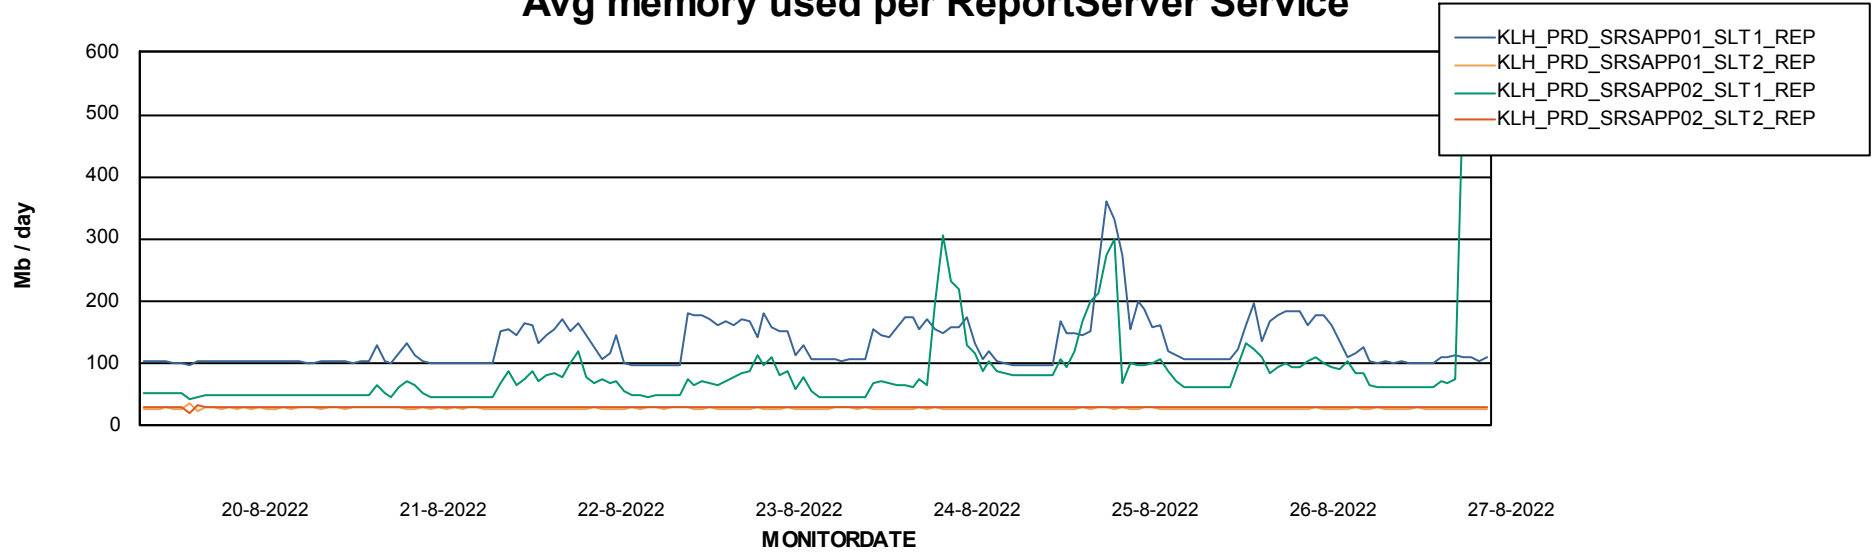

Avg users per day per ABS server

Weekly SLA Customer Report

Customer KLH_Production
Database ID 139

ABSSolute Application ReportServer Services

Avg memory used per ReportServer Service

Weekly SLA Customer Report