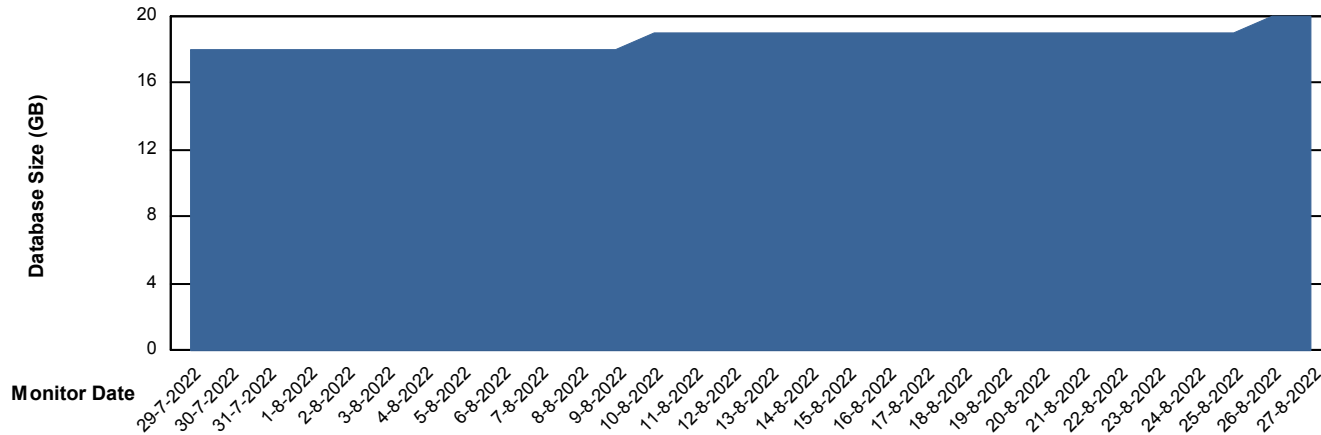

Customer KLH_Production
Database ID 139

Database Performance KLHDB_Standby

DB Processes Max 4
DB Processes Max 1,000
DB Processes Max 0

Weekly SLA Customer Report

Customer KLH_Production
Database ID 139

DATABASE SIZE KLHDB_BI

Database growth over last month

DATABASE SIZE KLHDB_Production

Database growth over last month

Weekly SLA Customer Report

Customer KLH_Production
Database ID 139

Database Tablespace KLHDB_BI

Date	Tablespace Name	Filesize (Gb)	Usedsize (Gb)	Percentage free
27-8-2022	ABSDATA	4	0	97
	INDX	8	0	94
26-8-2022	ABSDATA	4	0	97
	INDX	8	0	94
25-8-2022	ABSDATA	4	0	97
	INDX	8	0	94
24-8-2022	ABSDATA	4	0	97
	INDX	8	0	94
23-8-2022	ABSDATA	4	0	97
	INDX	8	0	94
22-8-2022	ABSDATA	4	0	97
	INDX	8	0	94
21-8-2022	ABSDATA	4	0	97
	INDX	8	0	94