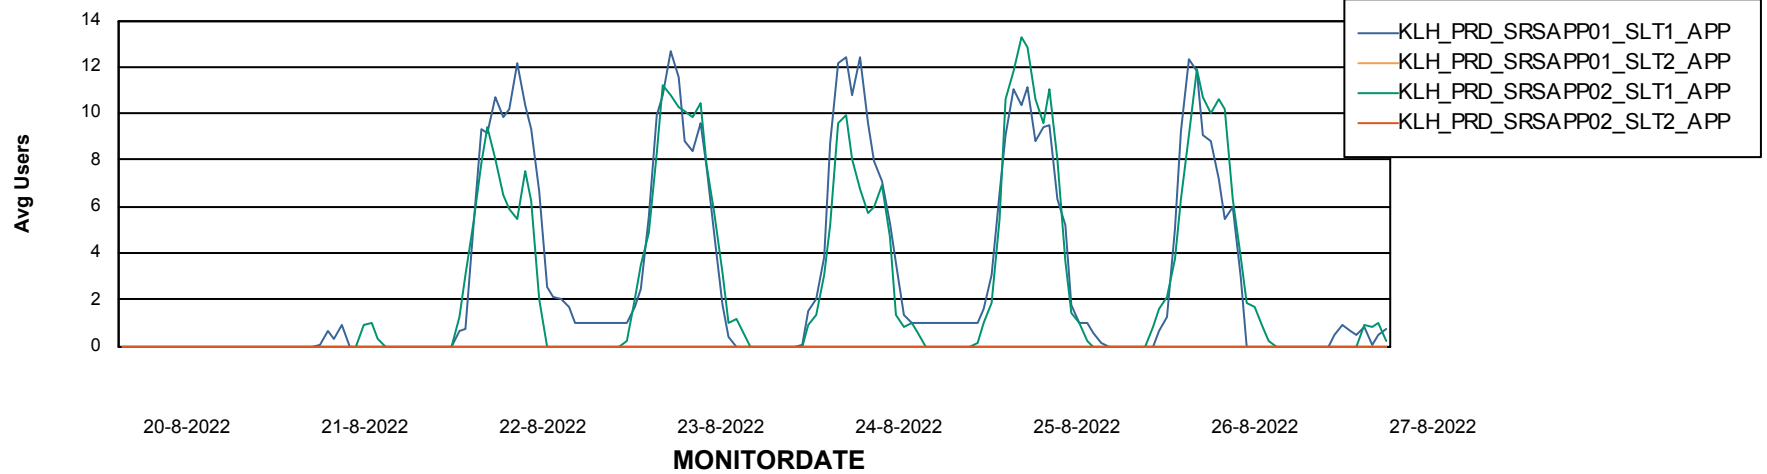

Avg users per day per ABS server