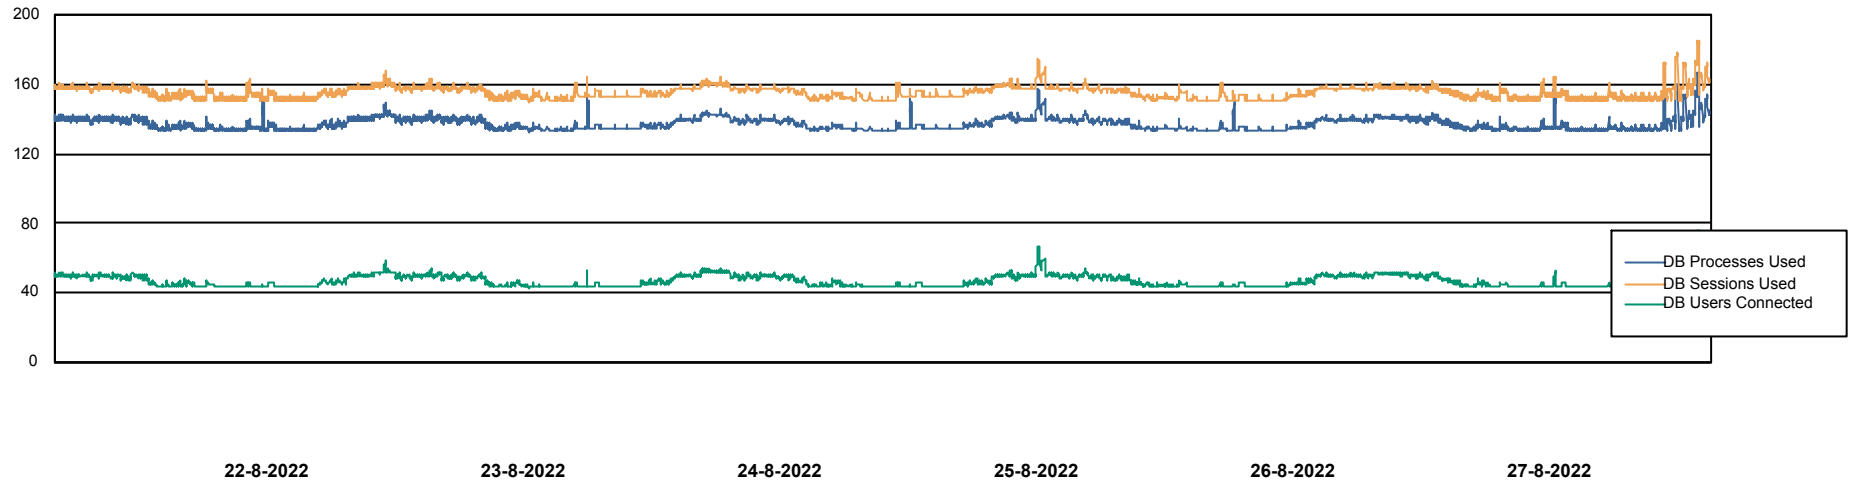

Weekly SLA Customer Report

Customer KLH_Production
Database ID 139

Database Performance KLHDB_BI

Weekly SLA Customer Report

Customer KLH_Production
Database ID 139

Database Performance KLHDB_Production

Weekly SLA Customer Report