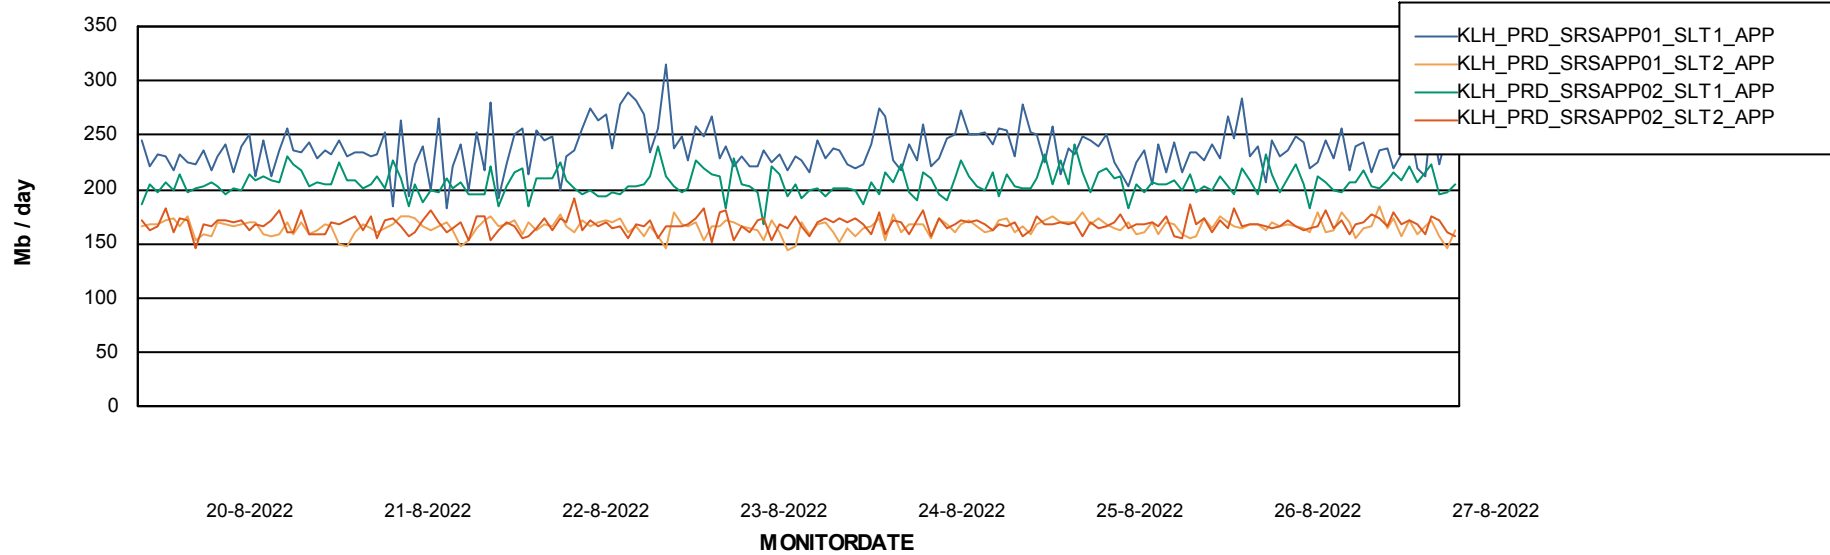

Standby Database Health KLH_Production

Recovery lag for last 7 days

Weekly SLA Customer Report

Customer KLH_Production
Database ID 139

ABSSolute Application Server Services

Avg memory used per ABS Server Service