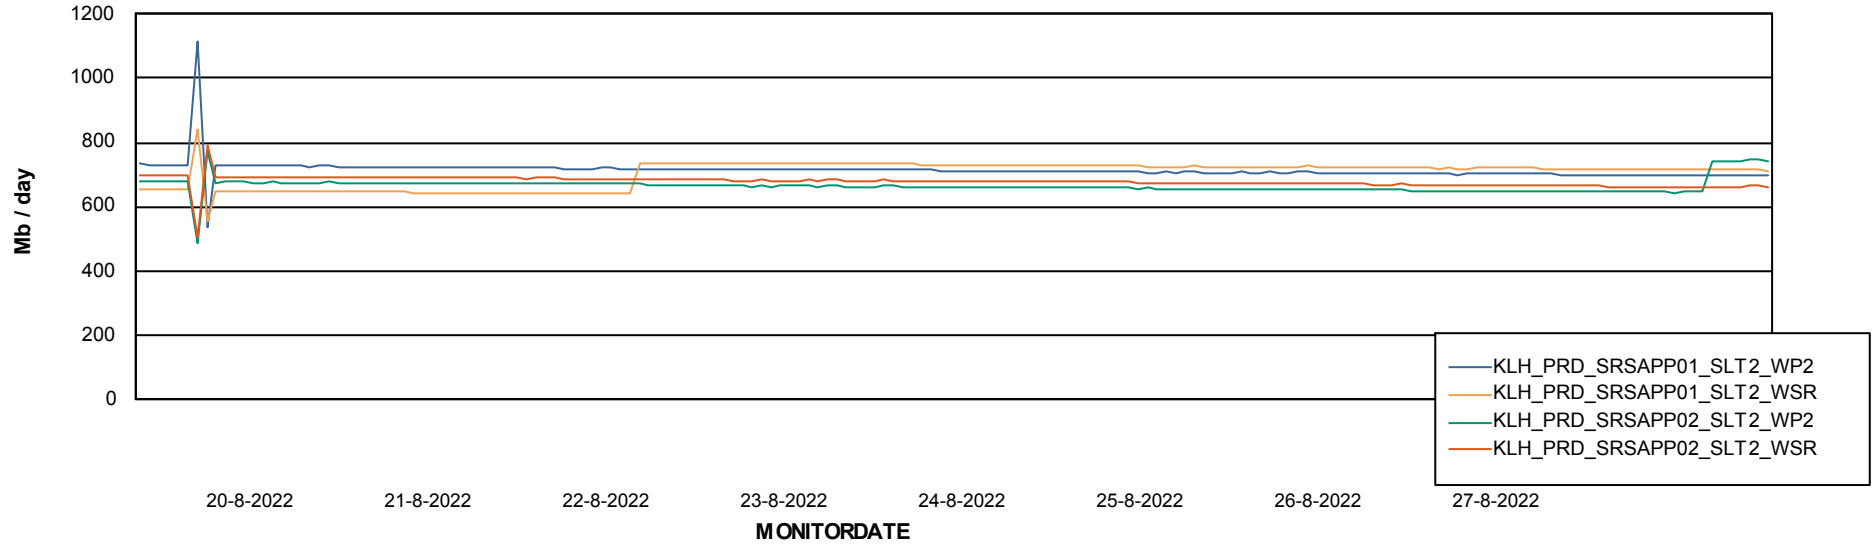

ABSSolute Web Component Services

Avg memory used per ABS Web component