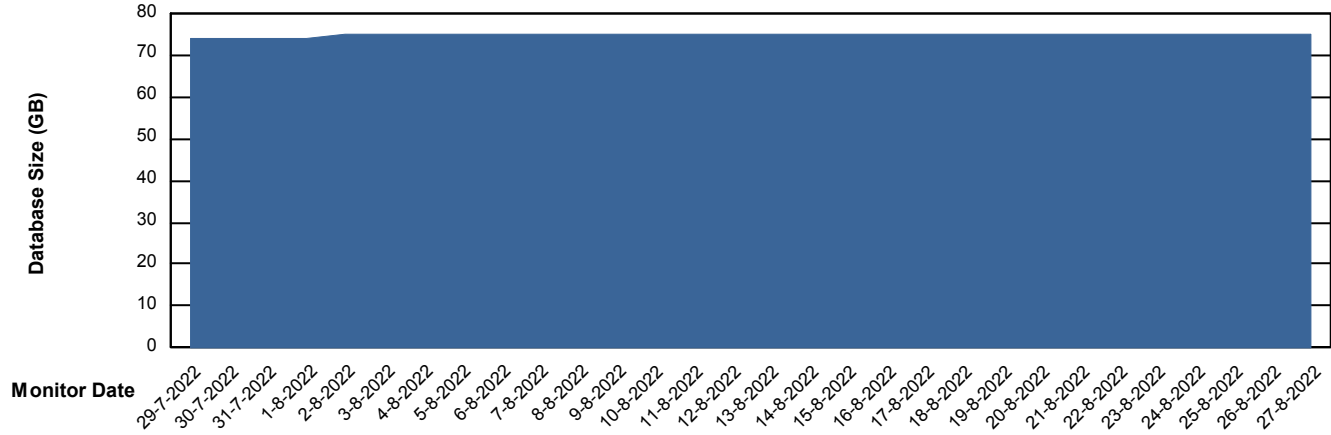

DATABASE SIZE KLA_PRD_KLAHQORA03_DB

Database growth over last month