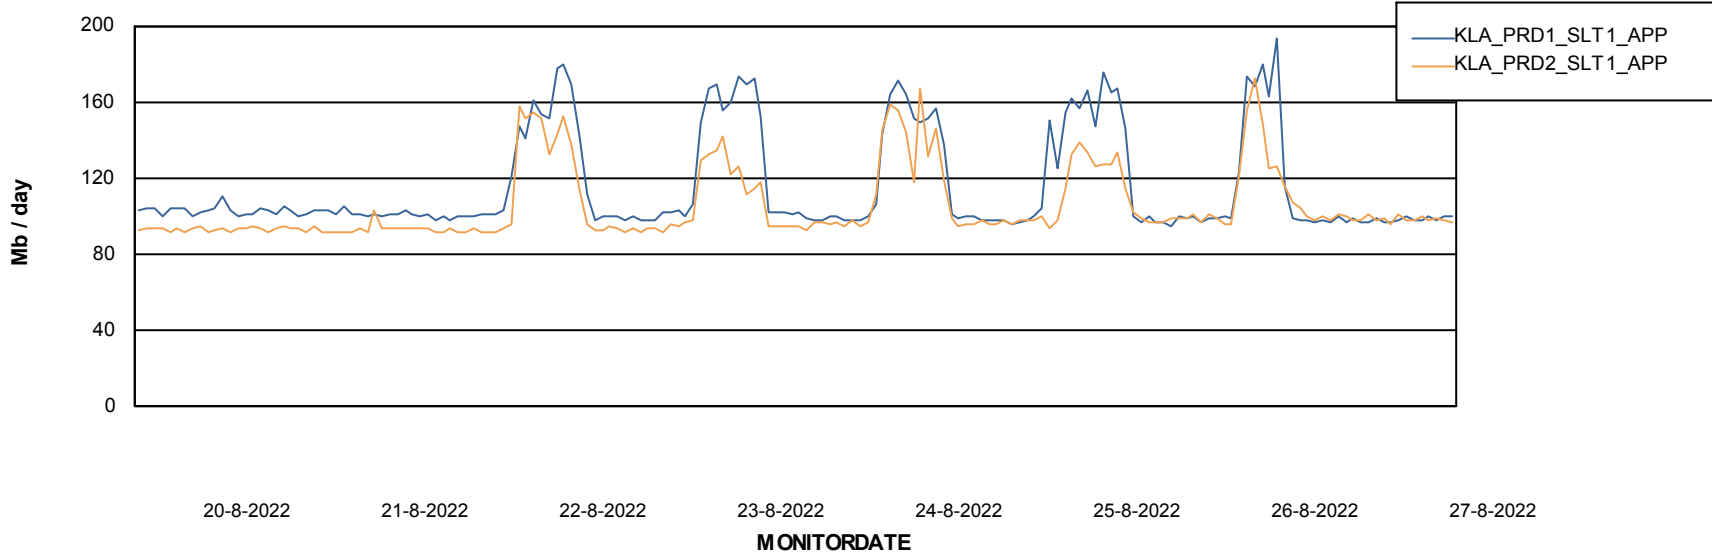

ABSSolute Application Server Services

Avg memory used per ABS Server Service