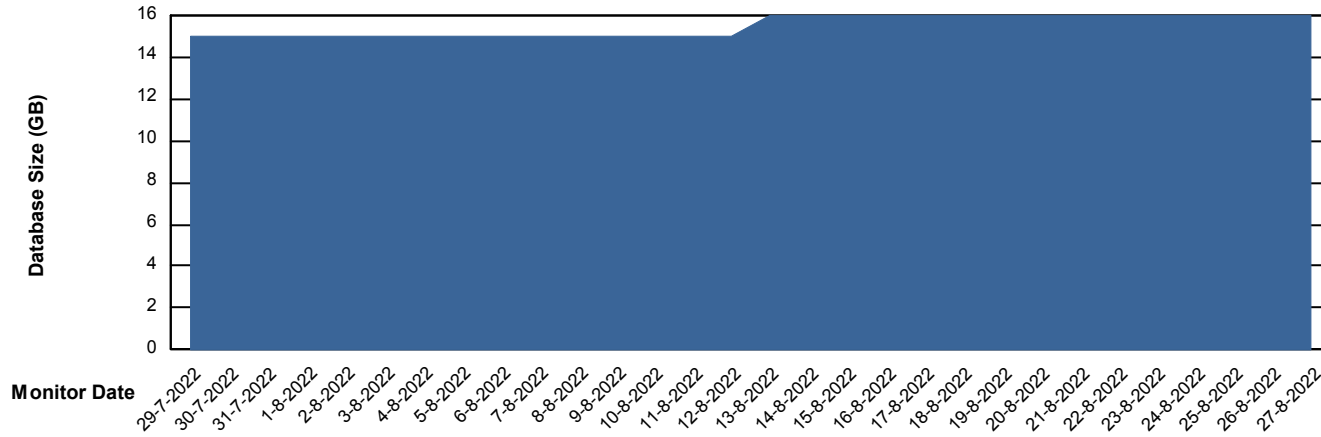

Harddisk Usage KBR_PRD_WEBSRV2

	Free disk space on / (%)	Total disk space on / (Gb)	Used disk space on / (Gb)	Free disk space on /boot (%)	Total disk space on /boot (Gb)	Used disk space on /boot (Gb)
27-8-2022	83	55	9	62	1	0
26-8-2022	83	55	9	62	1	0
25-8-2022	83	55	9	62	1	0
24-8-2022	83	55	9	62	1	0
23-8-2022	83	55	9	62	1	0
22-8-2022	83	55	9	62	1	0
21-8-2022	83	55	9	62	1	0

Weekly SLA Customer Report

Customer KBR_Production
Database ID 117

Database Performance BI-DBSRV_DB

Weekly SLA Customer Report

Customer KBR_Production
Database ID 117

Database Performance KBR_PRD_DB-SRV1_DB

Weekly SLA Customer Report

Customer KBR_Production
Database ID 117

DATABASE SIZE BI-DBSRV_DB

Database growth over last month

DATABASE SIZE KBR_PRD_DB-SRV1_DB

Database growth over last month

Weekly SLA Customer Report