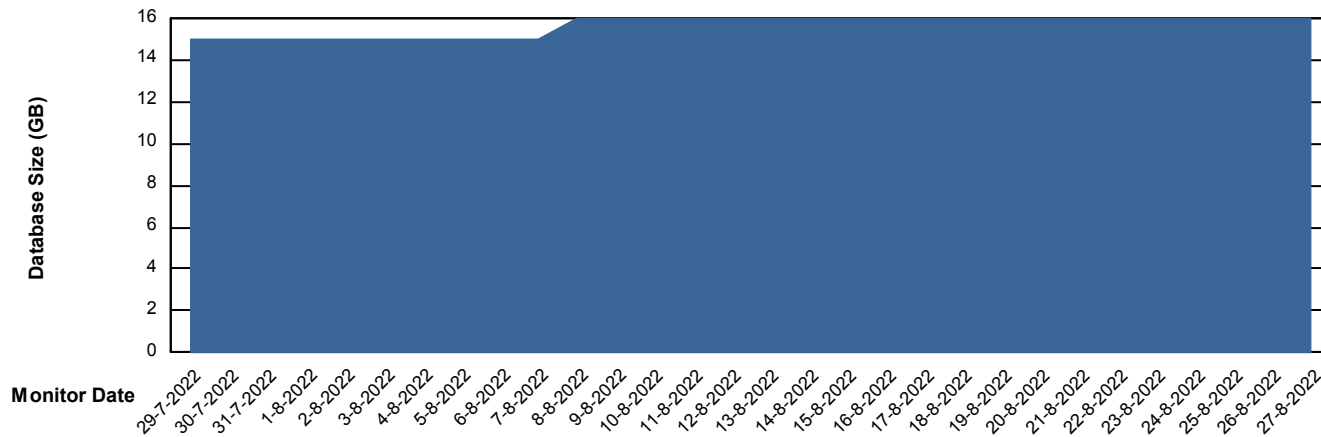

Weekly SLA Customer Report

Customer KBR_Production
Database ID 117

Database Performance BI-DBSRV_DB

Weekly SLA Customer Report

Customer KBR_Production
Database ID 117

Database Performance KBR_PRD_DB-SRV1_DB

Weekly SLA Customer Report

Customer KBR_Production
Database ID 117

DATABASE SIZE BI-DBSRV_DB

Database growth over last month

DATABASE SIZE KBR_PRD_DB-SRV1_DB

Database growth over last month

Weekly SLA Customer Report