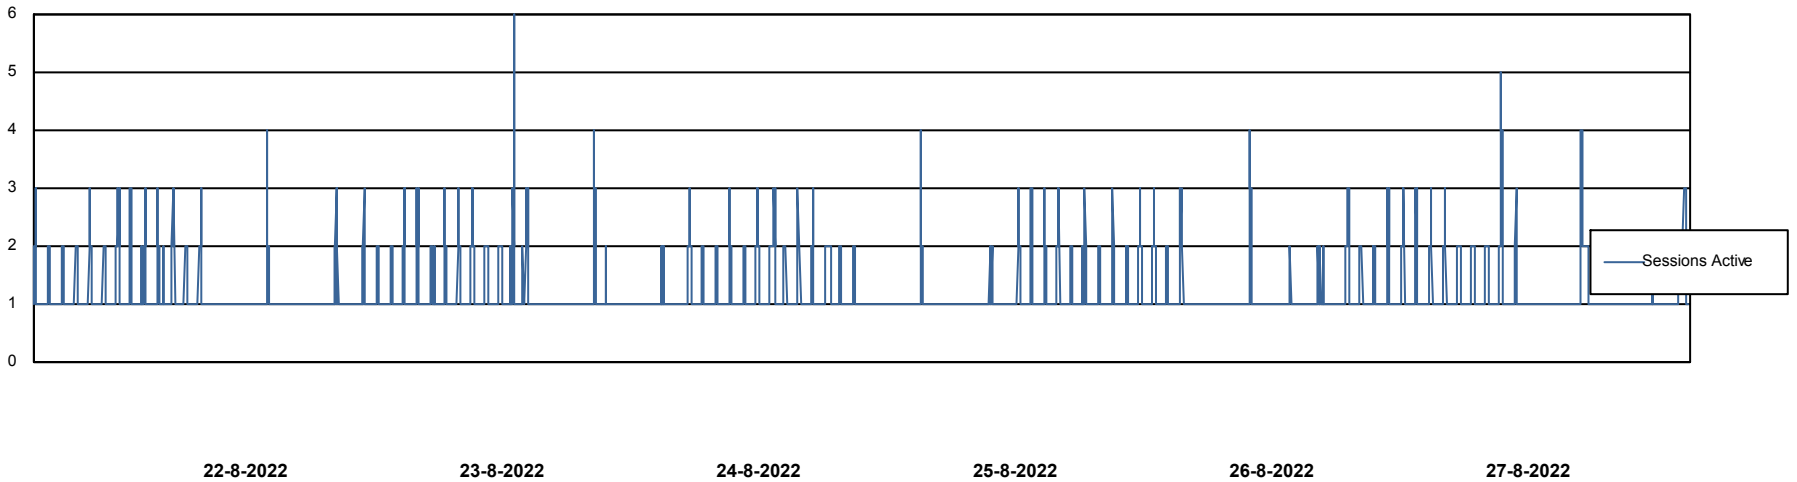

Weekly SLA Customer Report

Customer KBR_Production
 Database ID 117

Harddisk Usage KBR_PRD_WEBSRV1

	Free disk space on / (%)	Total disk space on / (Gb)	Used disk space on / (Gb)	Free disk space on /boot (%)	Total disk space on /boot (Gb)	Used disk space on /boot (Gb)
27-8-2022	80	55	11	60	1	0
26-8-2022	80	55	11	60	1	0
25-8-2022	80	55	11	60	1	0
24-8-2022	80	55	11	60	1	0
23-8-2022	81	55	11	60	1	0
22-8-2022	81	55	11	60	1	0
21-8-2022	81	55	11	60	1	0

Harddisk Usage KBR_PRD_WEBSRV2

	Free disk space on / (%)	Total disk space on / (Gb)	Used disk space on / (Gb)	Free disk space on /boot (%)	Total disk space on /boot (Gb)	Used disk space on /boot (Gb)
27-8-2022	83	55	9	62	1	0
26-8-2022	83	55	9	62	1	0
25-8-2022	83	55	9	62	1	0
24-8-2022	83	55	9	62	1	0
23-8-2022	83	55	9	62	1	0
22-8-2022	83	55	9	62	1	0
21-8-2022	83	55	9	62	1	0

Weekly SLA Customer Report

Customer KBR_Production
Database ID 117

Database Performance BI-DBSRV_DB

Weekly SLA Customer Report

Customer KBR_Production
Database ID 117

Database Performance KBR_PRD_DB-SRV1_DB