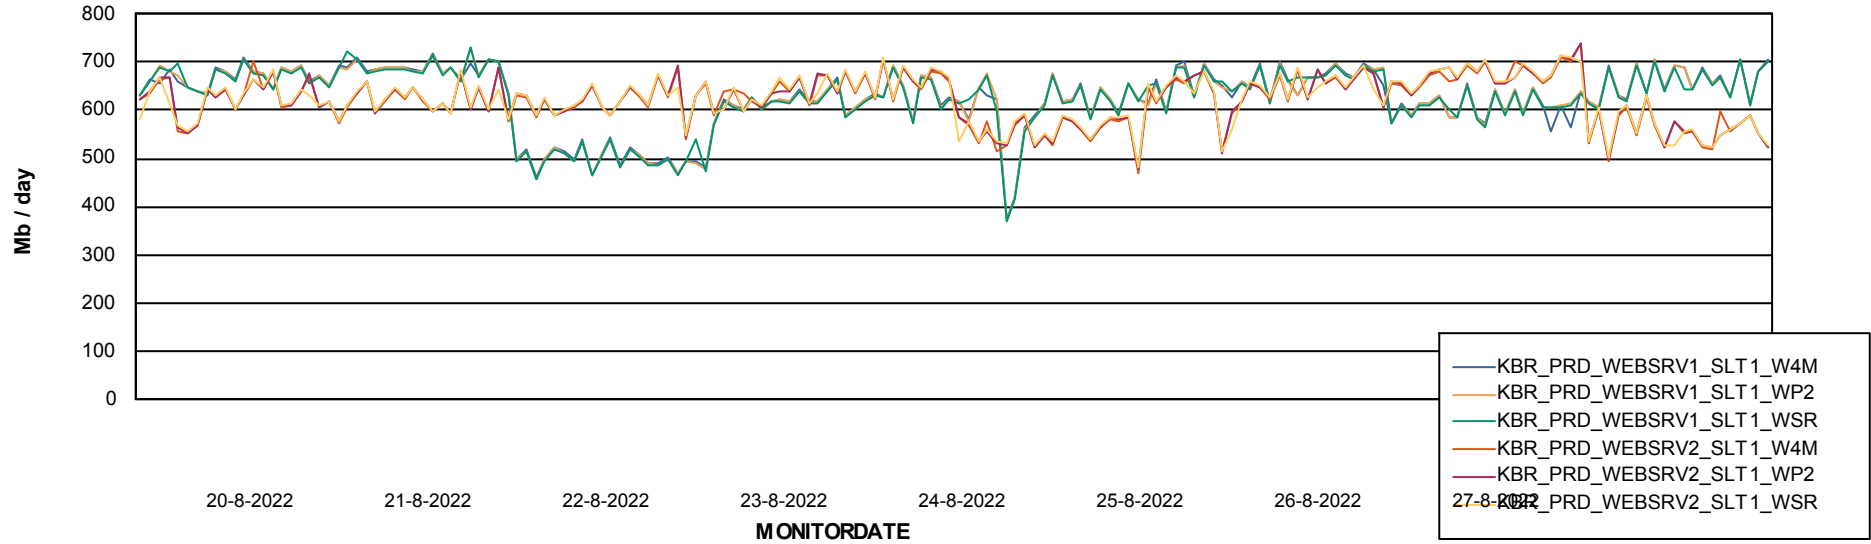

ABSSolute Web Component Services

Avg memory used per ABS Web component