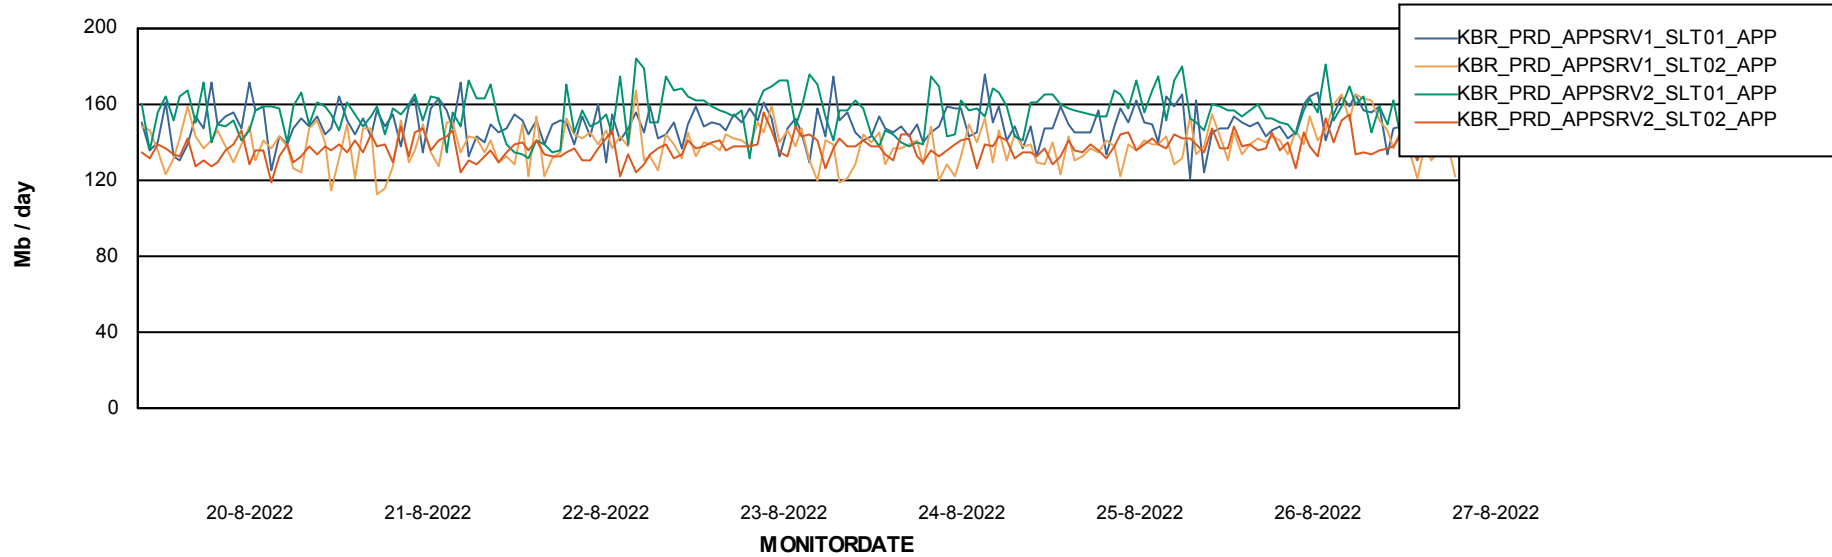

ABSSolute Application Server Services

Avg memory used per ABS Server Service