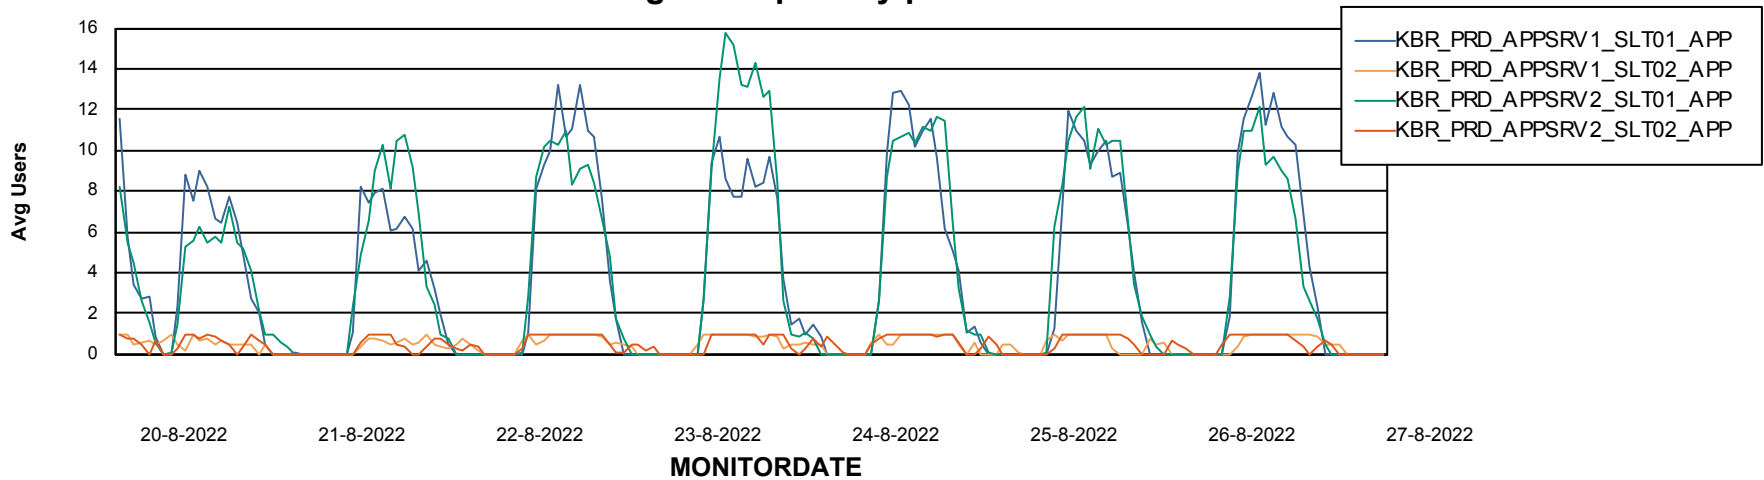

Avg users per day per ABS server