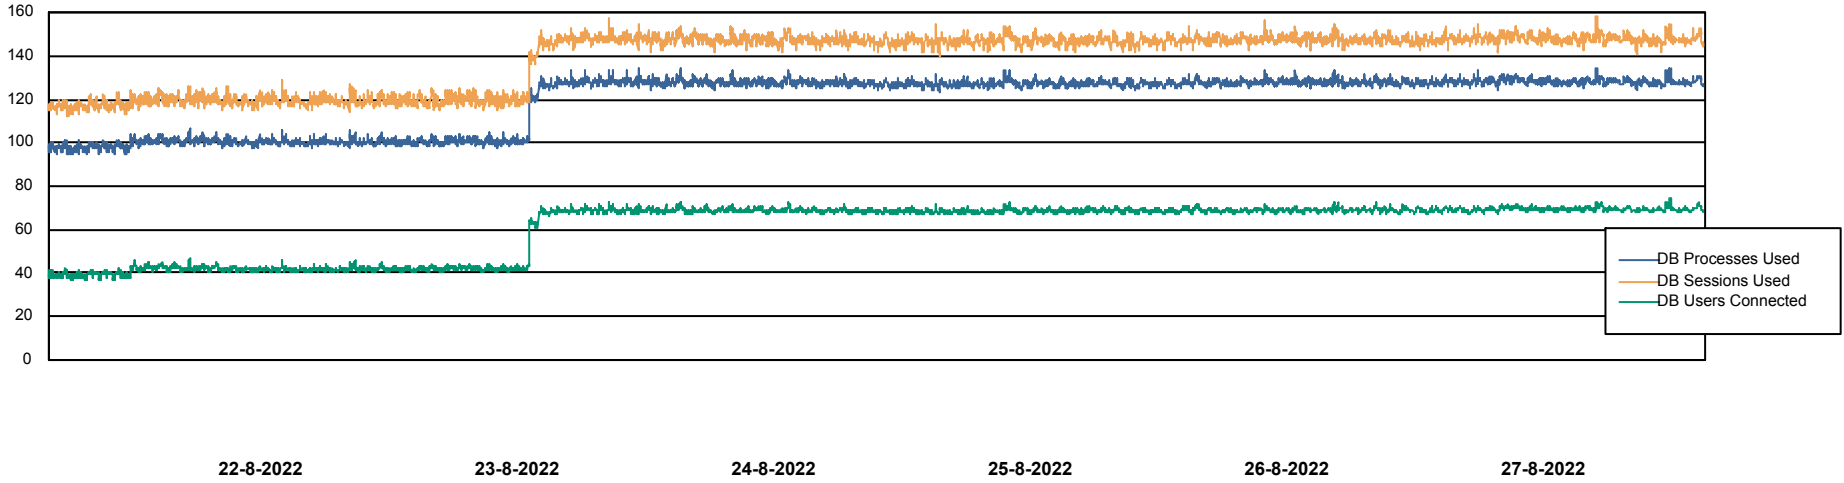

Database Performance BI-DBSRV_DB