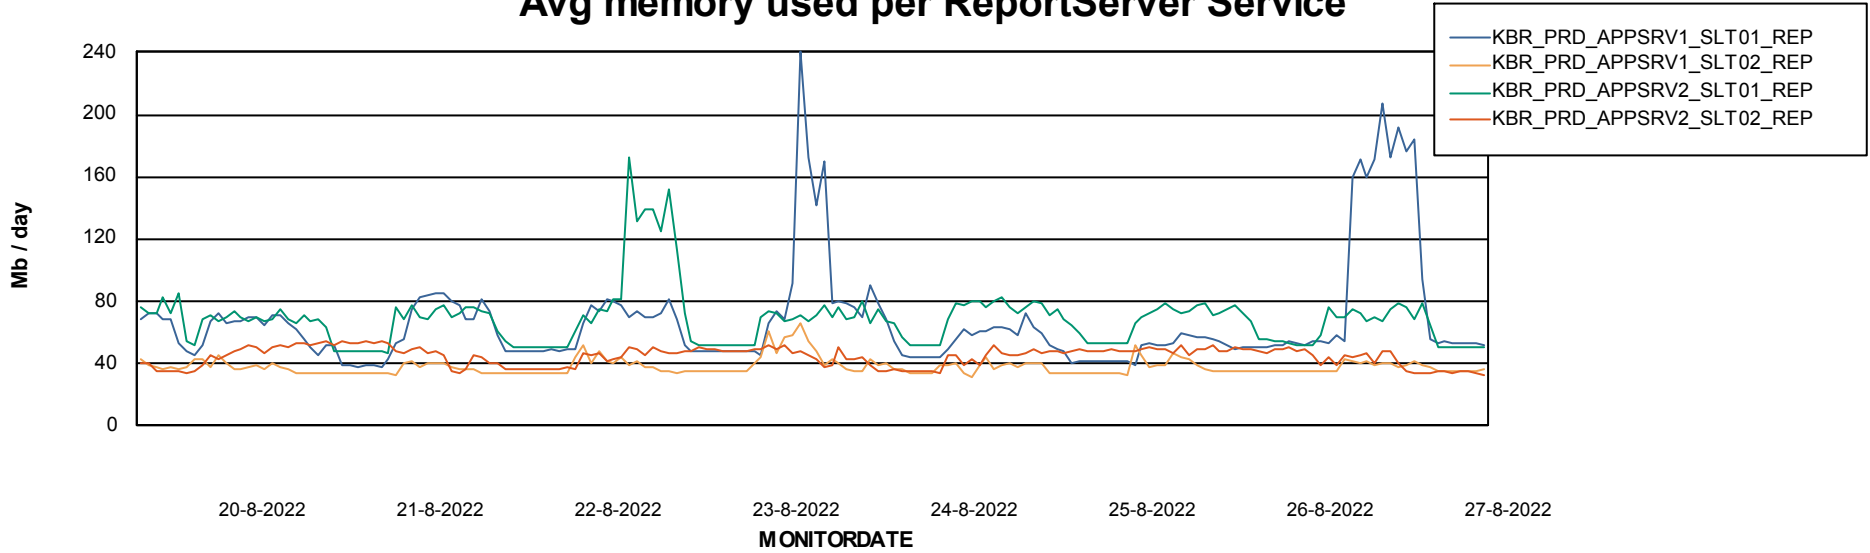

ABSolute Application Server Services

Avg memory used per ReportServer Service