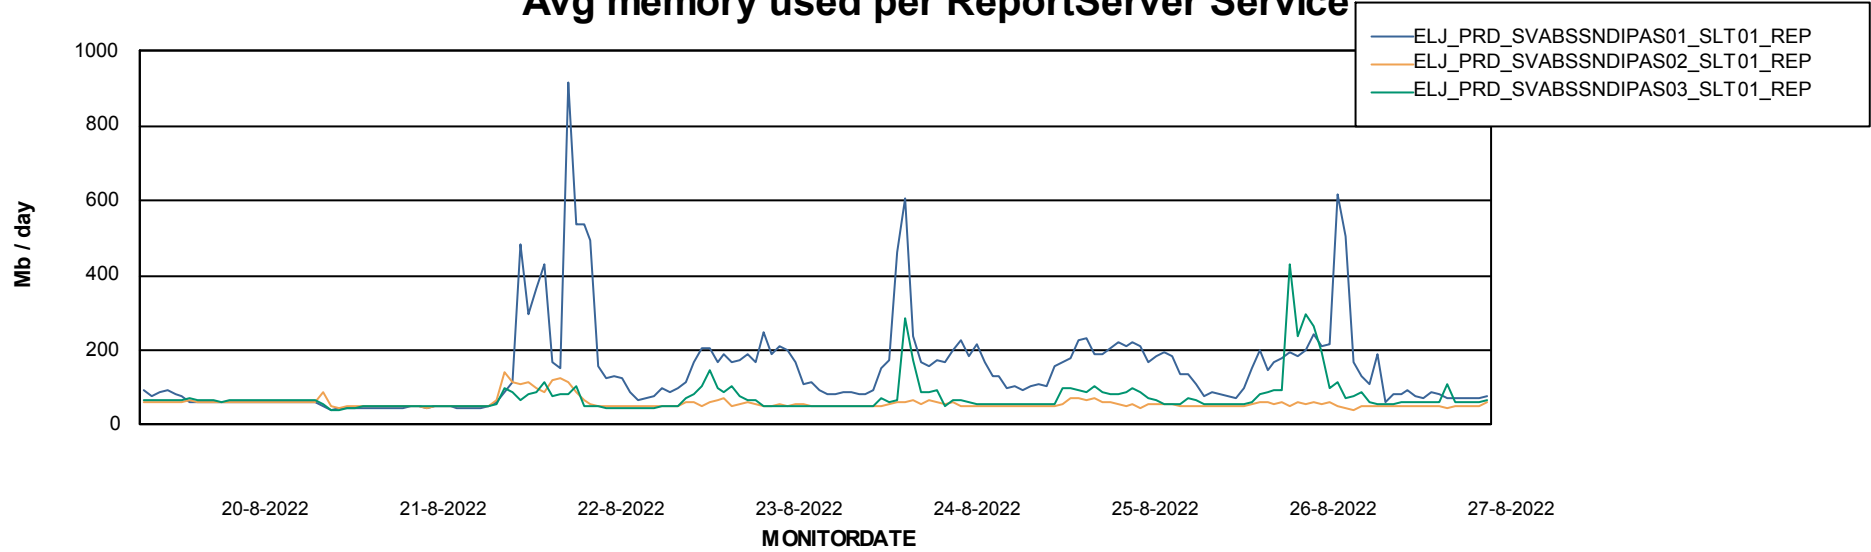

Avg memory used per ABS Server Service

Avg users per day per ABS server

Weekly SLA Customer Report

Customer ELJ Production
Database ID 72

ABSSolute Application ReportServer Services

Avg memory used per ReportServer Service