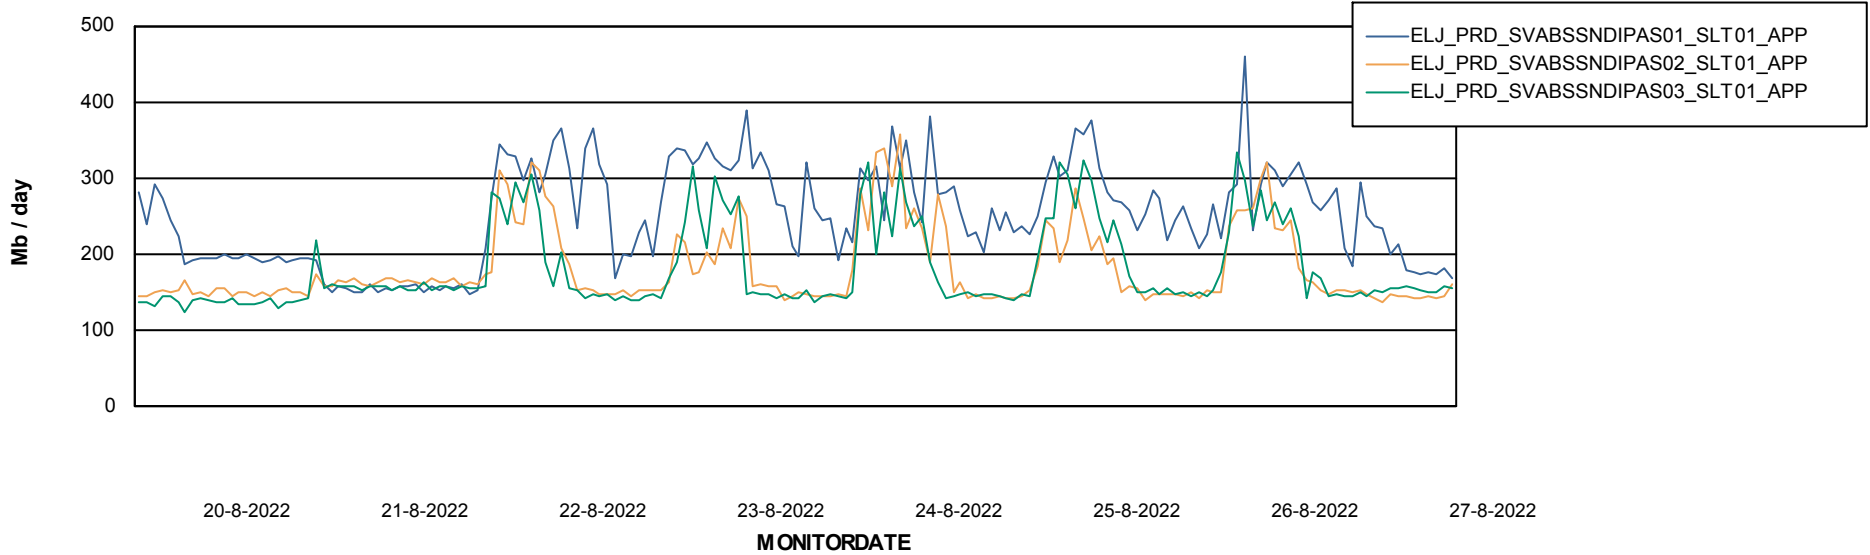

ABSSolute Application Server Services

Avg memory used per ABS Server Service