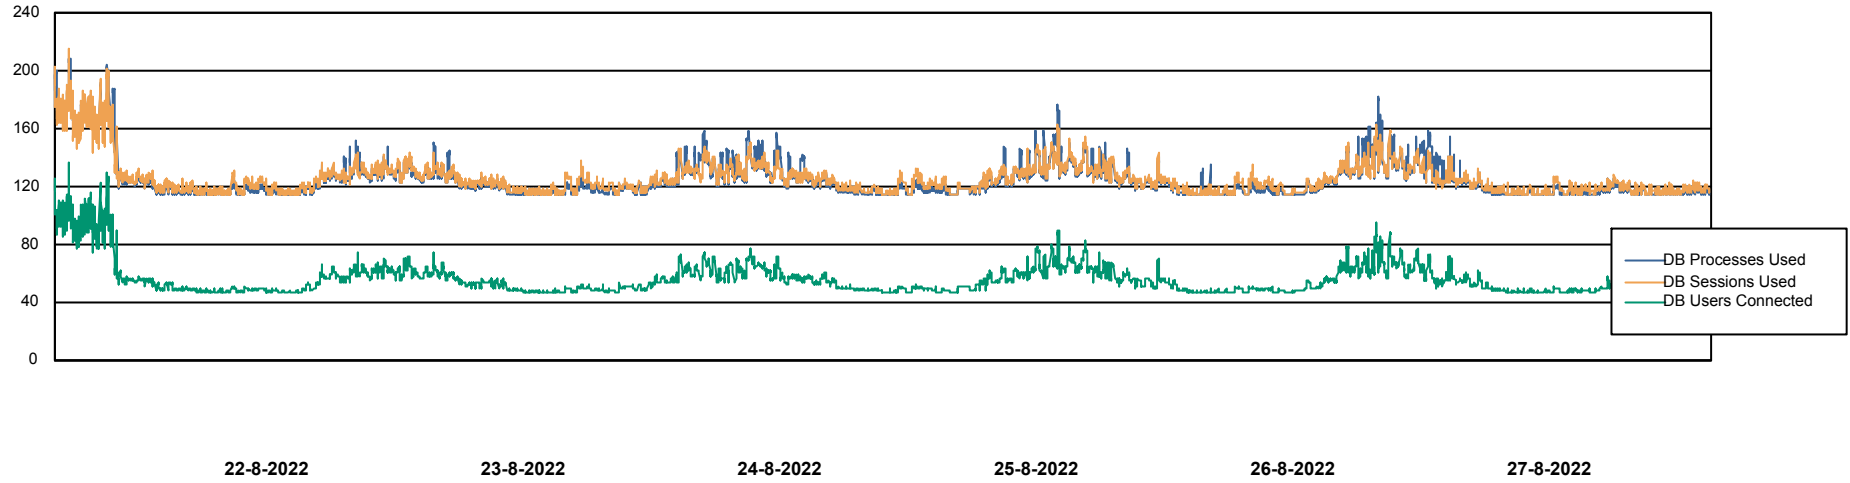

Harddisk Usage ELJ_PRD_SVABSSNDIPDB02

	Free disk space on / (%)	Total disk space on / (Gb)	Used disk space on / (Gb)	Free disk space on /boot (%)	Total disk space on /boot (Gb)	Used disk space on /boot (Gb)	Free disk space on /u01 (%)	Total disk space on /u01 (Gb)	Used disk space on /u01 (Gb)
27-8-2022	81	160	30	26	0	0	72	600	171
26-8-2022	81	160	30	26	0	0	72	600	170
25-8-2022	81	160	30	26	0	0	72	600	170
24-8-2022	81	160	30	26	0	0	72	600	170
23-8-2022	81	160	30	26	0	0	72	600	170
22-8-2022	81	160	30	26	0	0	72	600	169
21-8-2022	81	160	30	26	0	0	72	600	170

Weekly SLA Customer Report

Customer ELJ Production
Database ID 72

Database Performance ELJDB_BI

Weekly SLA Customer Report

Customer ELJ Production
Database ID 72

Database Performance ELJDB_Production

Weekly SLA Customer Report

Customer ELJ Production
Database ID 72

Database Performance ELJDB_Standby

DB Processes Max 600
DB Sessions Max 4

Weekly SLA Customer Report

Customer ELJ Production
Database ID 72

DATABASE SIZE ELJDB_BI

Database growth over last month