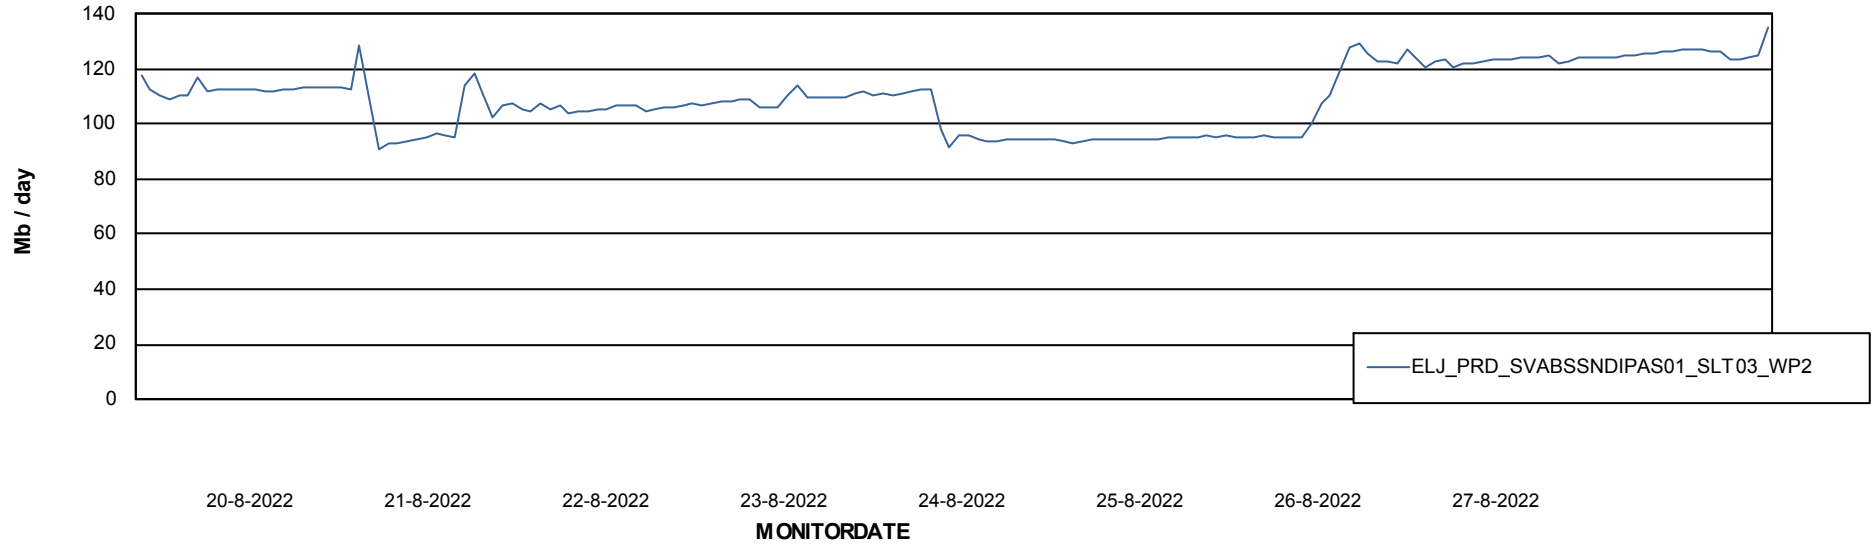

ABSSolute Web Component Services

Avg memory used per ABS Web component