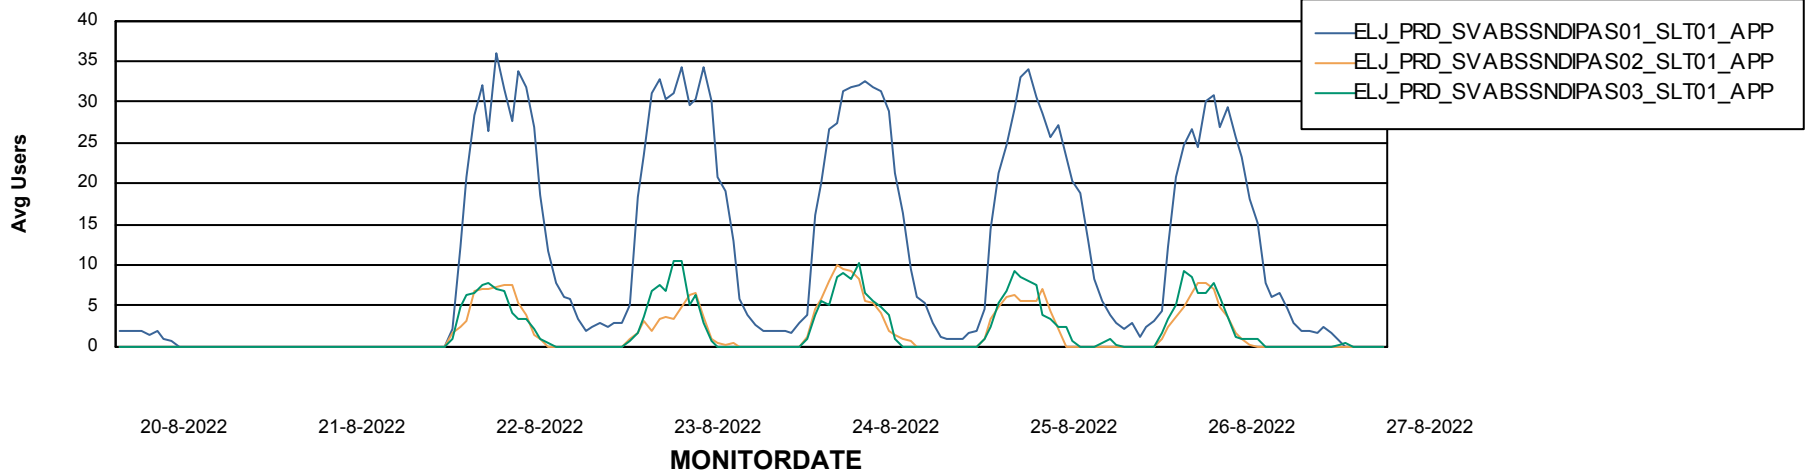

Avg users per day per ABS server