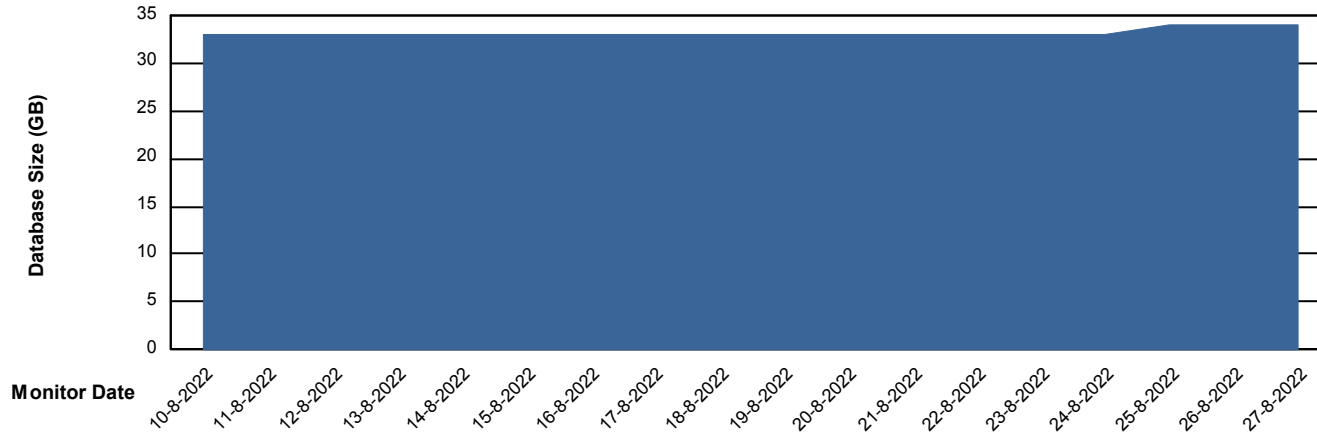

Weekly SLA Customer Report

Customer ELJ Production
Database ID 72

Database Performance ELJDB_BI

Weekly SLA Customer Report

Customer ELJ Production
Database ID 72

Database Performance ELJDB_Production

Weekly SLA Customer Report

Customer ELJ Production
Database ID 72

Database Performance ELJDB_Standby

DB Processes Max 600
DB Sessions Max 4

Weekly SLA Customer Report

Customer ELJ Production
Database ID 72

DATABASE SIZE ELJDB_BI

Database growth over last month

DATABASE SIZE ELJDB_Production

Database growth over last month

Weekly SLA Customer Report

Customer ELJ Production
Database ID 72

Database Tablespace ELJDB_BI

Date	Tablespace Name	Filesize (Gb)	Usedsize (Gb)	Percentage free
27-8-2022	ABSDATA	21	13	38
	INDX	23	17	24
26-8-2022	ABSDATA	21	13	38
	INDX	23	17	24
25-8-2022	ABSDATA	21	13	38
	INDX	23	17	25
24-8-2022	ABSDATA	21	13	38
	INDX	23	17	25
23-8-2022	ABSDATA	21	13	38
	INDX	23	17	25
22-8-2022	ABSDATA	21	13	38
	INDX	23	17	25
21-8-2022	ABSDATA	21	13	38
	INDX	23	17	25