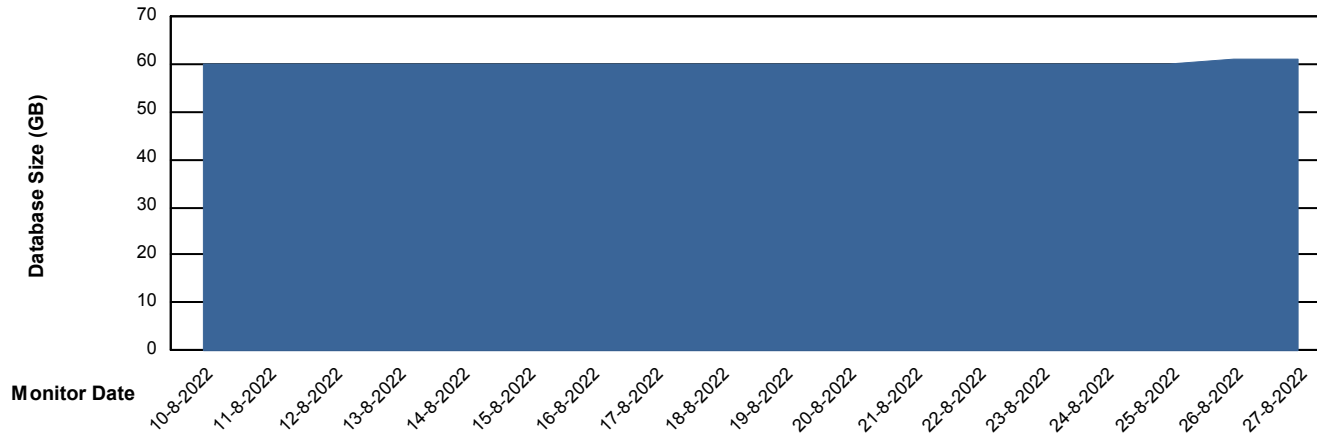

Weekly SLA Customer Report

Customer ELJ Production
Database ID 72

Database Performance ELJDB_BI

Weekly SLA Customer Report

Customer ELJ Production
Database ID 72

Database Performance ELJDB_Production

Weekly SLA Customer Report

Customer ELJ Production
Database ID 72

Database Performance ELJDB_Standby

DB Processes Max 600
DB Sessions Max 4

Weekly SLA Customer Report

Customer ELJ Production
Database ID 72

DATABASE SIZE ELJDB_BI

Database growth over last month

DATABASE SIZE ELJDB_Production

Database growth over last month

Weekly SLA Customer Report

Customer ELJ Production
Database ID 72

Database Tablespace ELJDB_BI

Date	Tablespace Name	Filesize (Gb)	Usedsize (Gb)	Percentage free
27-8-2022	ABSDATA	21	13	38
	INDX	23	17	24
26-8-2022	ABSDATA	21	13	38
	INDX	23	17	24
25-8-2022	ABSDATA	21	13	38
	INDX	23	17	25
24-8-2022	ABSDATA	21	13	38
	INDX	23	17	25
23-8-2022	ABSDATA	21	13	38
	INDX	23	17	25
22-8-2022	ABSDATA	21	13	38
	INDX	23	17	25
21-8-2022	ABSDATA	21	13	38
	INDX	23	17	25