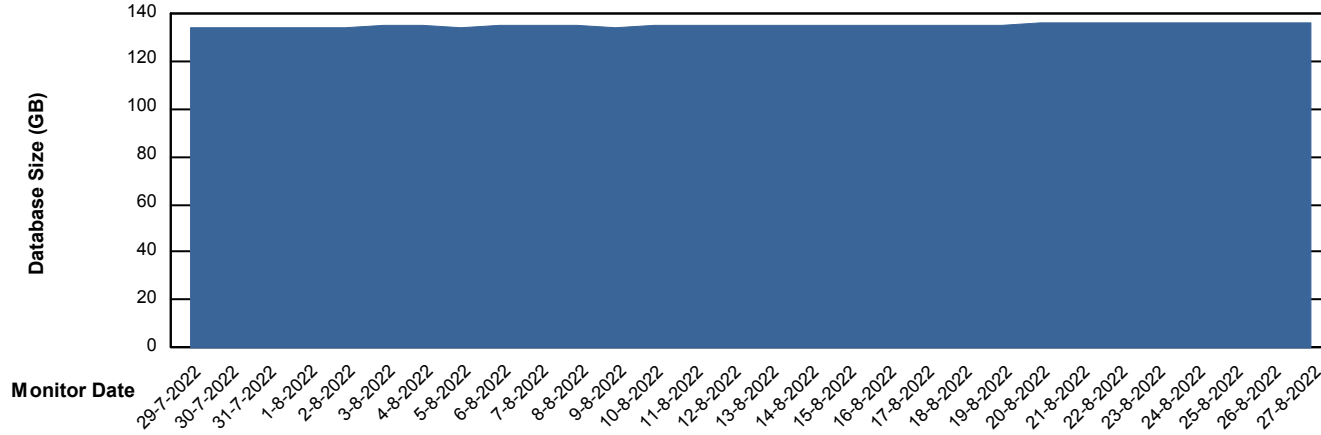

Customer ELI_Production
Database ID 62

Database Performance ELIDB_Standby

DB Processes Max 1,000

Weekly SLA Customer Report

Customer ELI_Production
Database ID 62

DATABASE SIZE ELIDB_BI

Database growth over last month

DATABASE SIZE ELIDB_Production

Database growth over last month

Weekly SLA Customer Report

Customer ELI_Production
 Database ID 62

Database Tablespace ELIDB_BI

Date	Tablespace Name	Filesize (Gb)	Usedsize (Gb)	Percentage free
27-8-2022	ABSDATA	74	62	16
	INDX	89	72	19
26-8-2022	ABSDATA	74	62	16
	INDX	89	72	19
25-8-2022	ABSDATA	74	62	16
	INDX	89	72	19
24-8-2022	ABSDATA	74	62	16
	INDX	89	72	19
23-8-2022	ABSDATA	74	62	17
	INDX	89	72	19
22-8-2022	ABSDATA	74	62	17
	INDX	89	72	19
21-8-2022	ABSDATA	74	62	16
	INDX	89	72	19