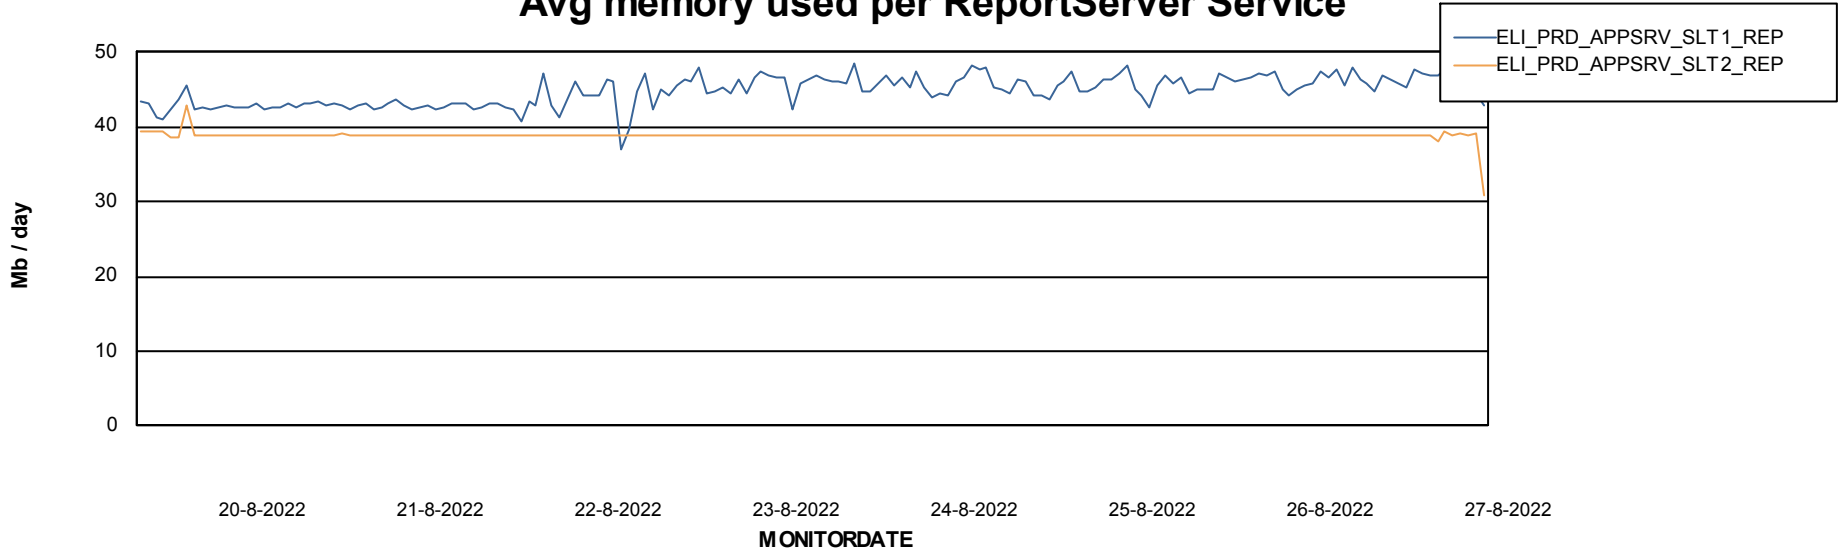

ABSSolute Application Server Services

Avg memory used per ReportServer Service