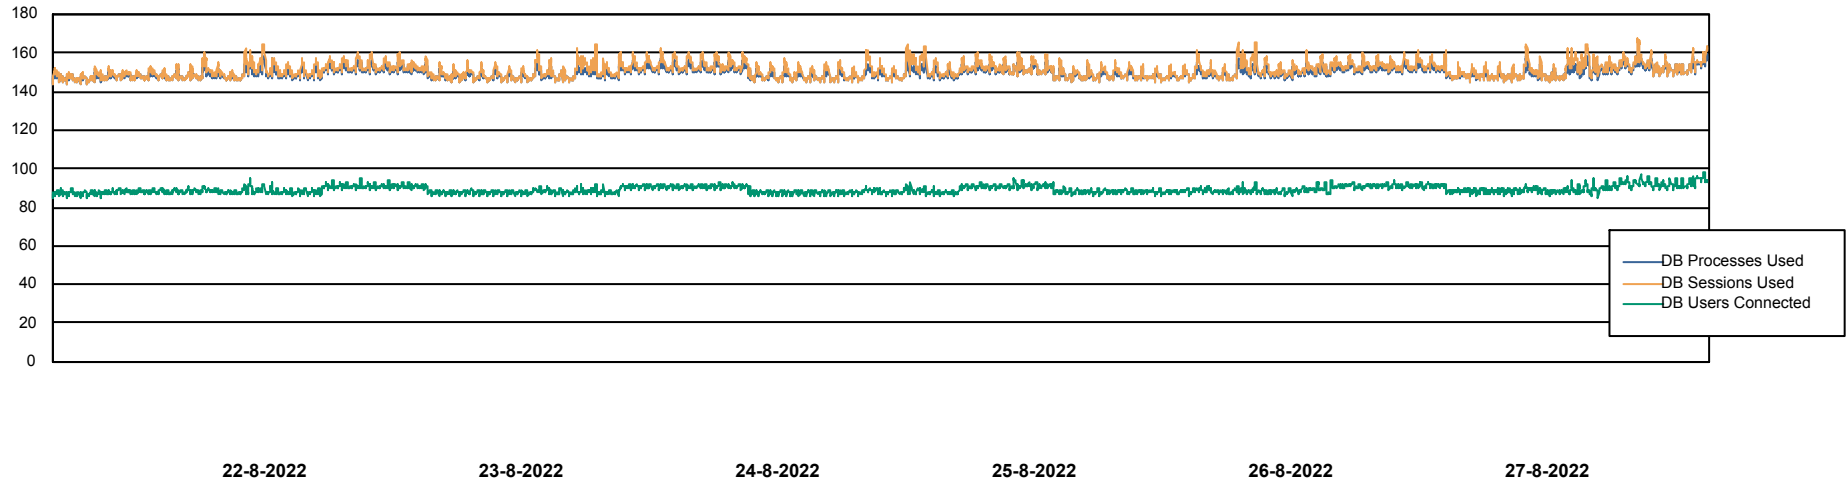

Database Performance ELIDB_BI