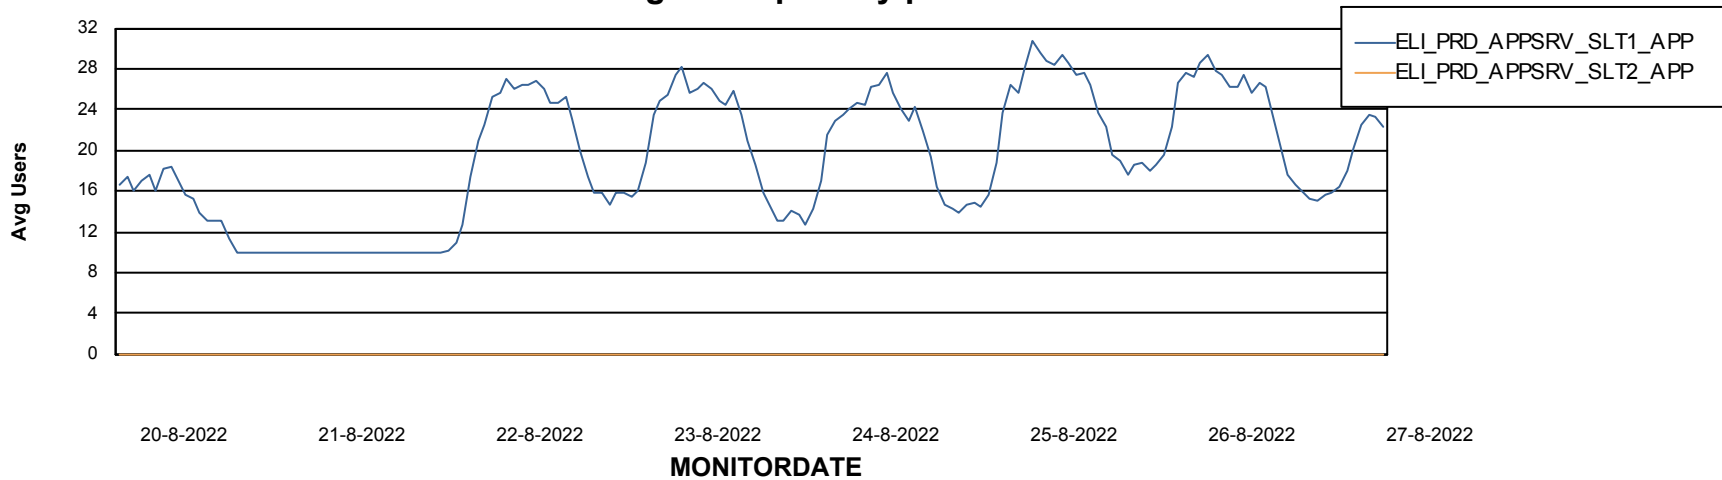

Weekly SLA Customer Report

Customer ELI_Production
Database ID 62

ABSSolute Application Server Services

Avg memory used per ReportServer Service

Avg users per day per ABS server

Weekly SLA Customer Report

Customer ELI_Production
Database ID 62