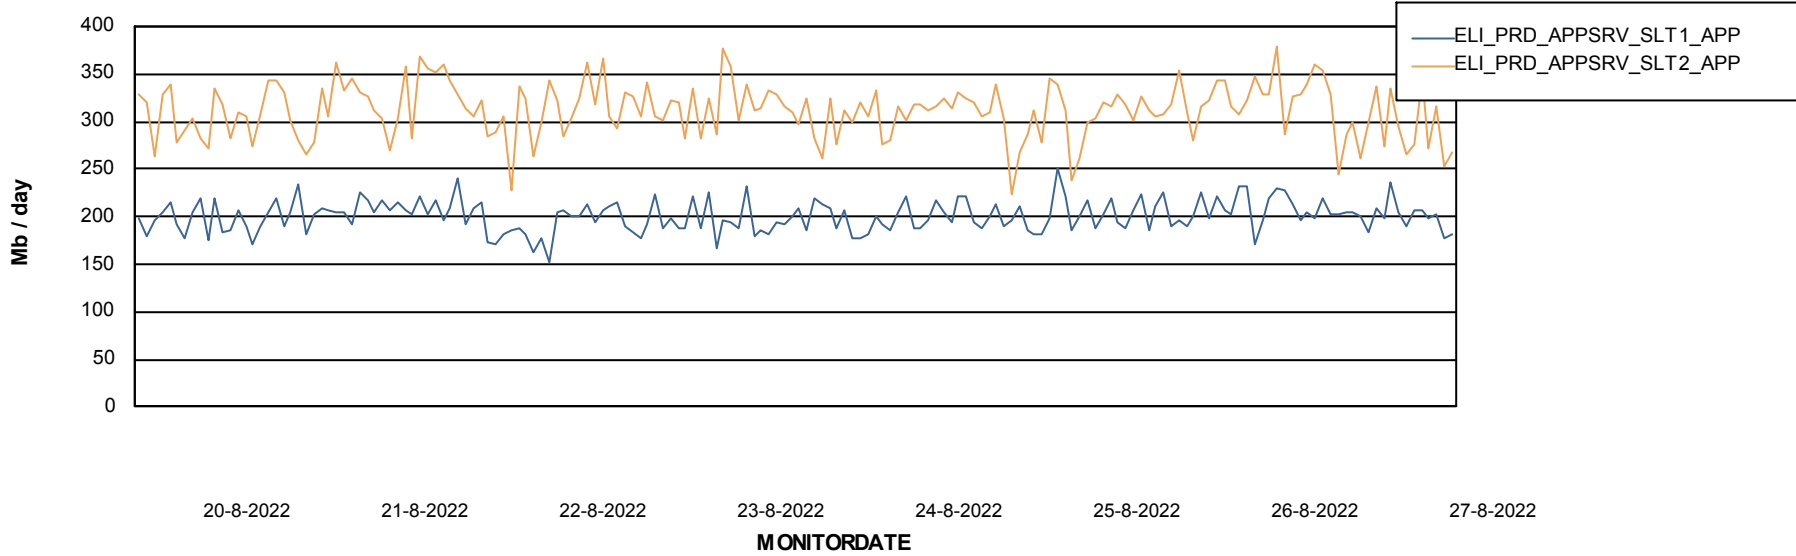

Standby Database Health ELI_Production

Recovery lag for last 7 days

Weekly SLA Customer Report

Customer ELI_Production
Database ID 62

ABSSolute Application Server Services

Avg memory used per ABS Server Service