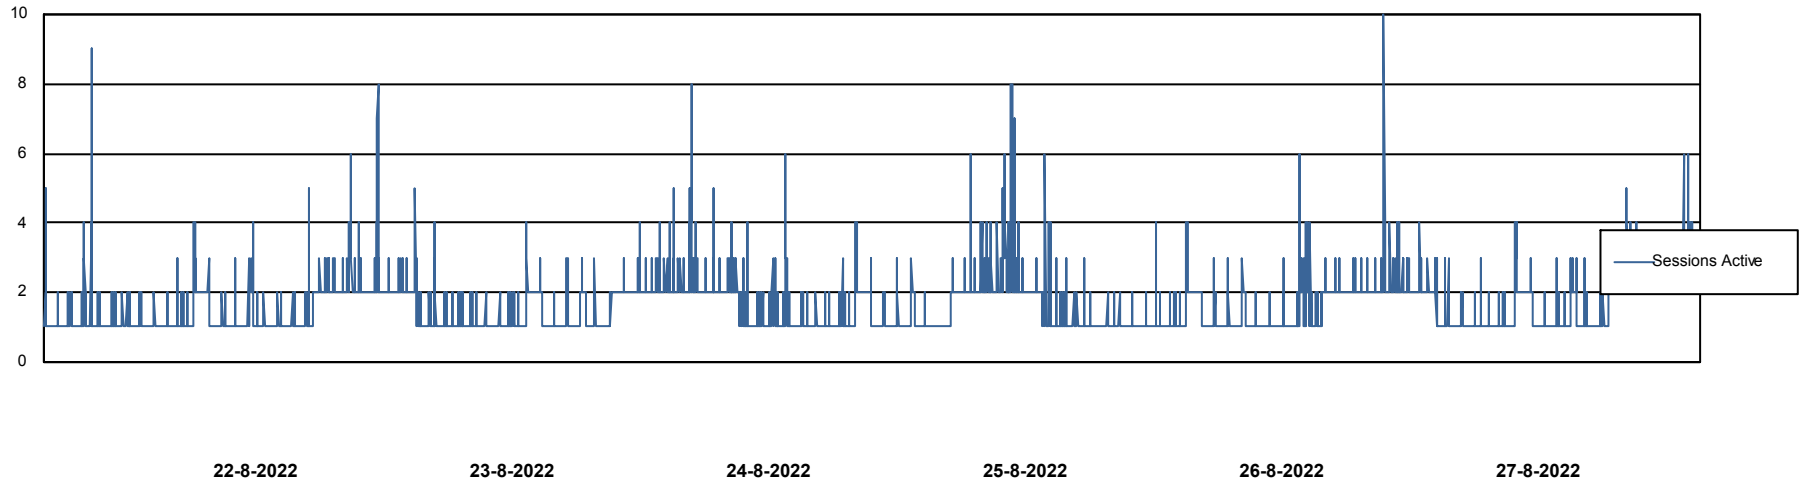

Harddisk Usage ELI_PRD_BISRV

	Free disk space on / (%)	Total disk space on / (Gb)	Used disk space on / (Gb)	Free disk space on /ABS-BI (%)	Total disk space on /ABS-BI	Used disk space on /ABS-BI	Free disk space on /backup (%)	Total disk space on /backup	Used disk space on /backup	Free disk space on /boot (%)
27-8-2022	53	90	43	25	275	198	81	68	13	62
26-8-2022	53	90	43	24	275	201	81	68	13	62
25-8-2022	53	90	43	26	275	195	73	68	18	62
24-8-2022	53	90	43	26	275	196	74	68	18	62
23-8-2022	53	90	43	23	275	204	81	68	13	62
22-8-2022	53	90	43	25	275	197	74	68	18	62
21-8-2022	53	90	43	27	275	194	82	68	12	62

Weekly SLA Customer Report

Customer ELI_Production
Database ID 62

Database Performance ELIDB_BI

Weekly SLA Customer Report

Customer ELI_Production
Database ID 62

Database Performance ELIDB_Production

Weekly SLA Customer Report