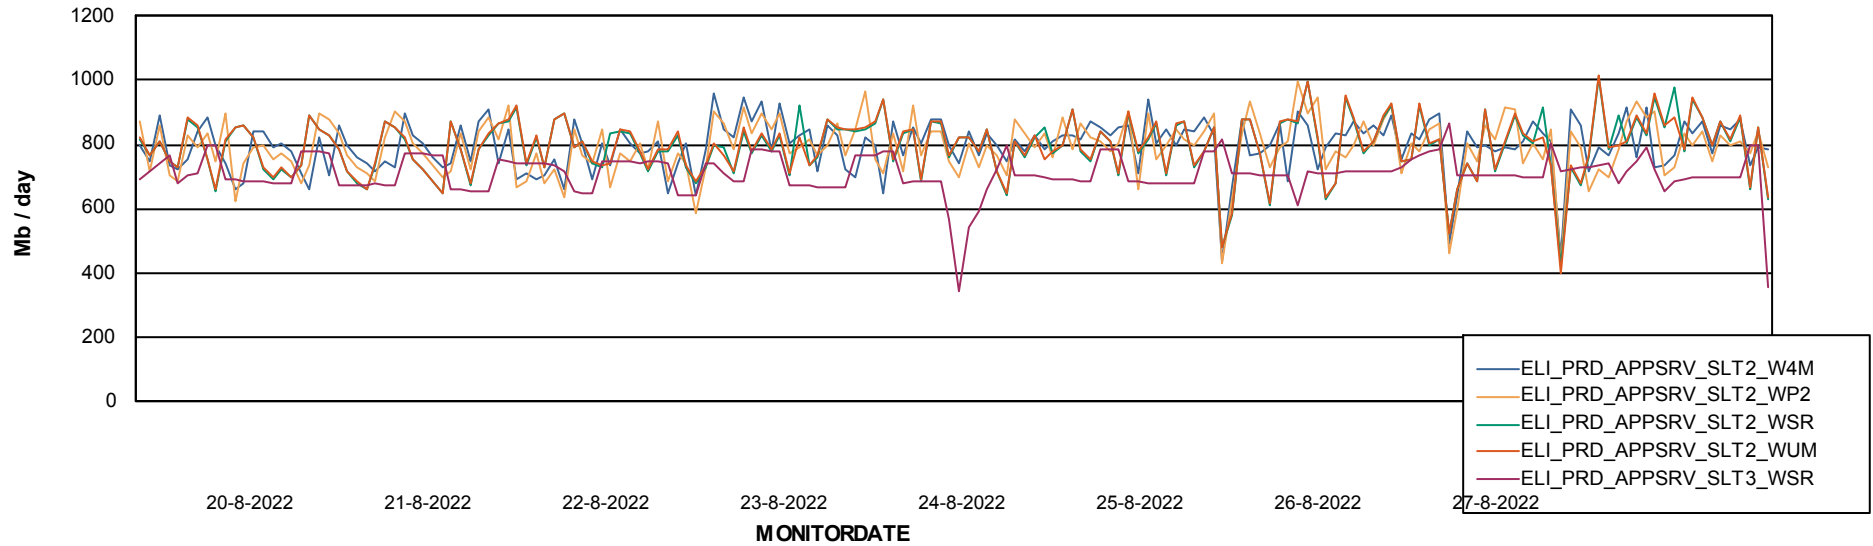

ABSSolute Application Server Services

Avg memory used per ABS Web component