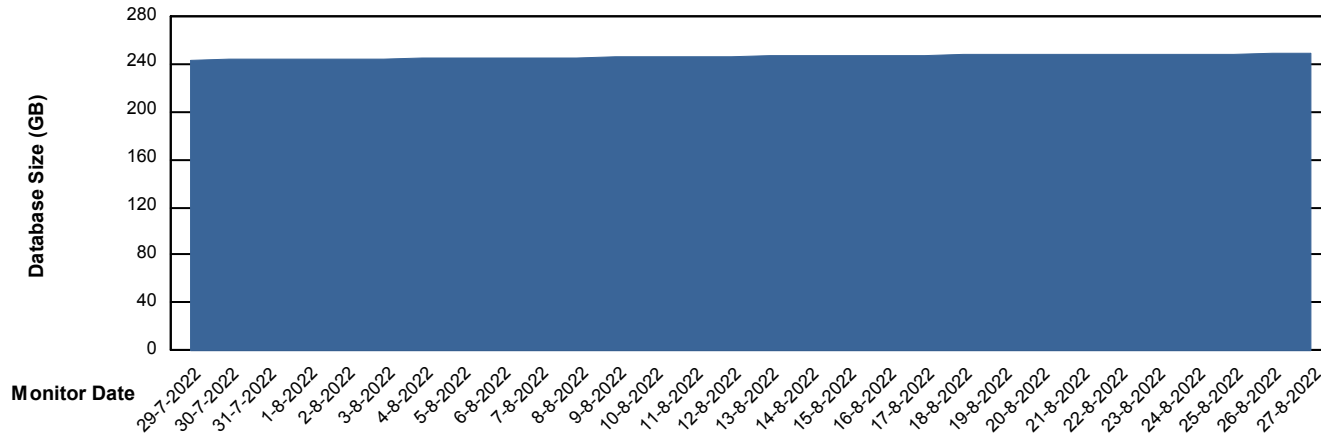

Customer ELI_Production
Database ID 62

Database Performance ELIDB_Standby

DB Processes Max 1,000

Weekly SLA Customer Report

Customer ELI_Production
Database ID 62

DATABASE SIZE ELIDB_BI

Database growth over last month

DATABASE SIZE ELIDB_Production

Database growth over last month

Weekly SLA Customer Report

Customer ELI_Production
 Database ID 62

Database Tablespace ELIDB_BI

Date	Tablespace Name	Filesize (Gb)	Usedsize (Gb)	Percentage free
27-8-2022	ABSDATA	74	62	16
	INDX	89	72	19
26-8-2022	ABSDATA	74	62	16
	INDX	89	72	19
25-8-2022	ABSDATA	74	62	16
	INDX	89	72	19
24-8-2022	ABSDATA	74	62	16
	INDX	89	72	19
23-8-2022	ABSDATA	74	62	17
	INDX	89	72	19
22-8-2022	ABSDATA	74	62	17
	INDX	89	72	19
21-8-2022	ABSDATA	74	62	16
	INDX	89	72	19