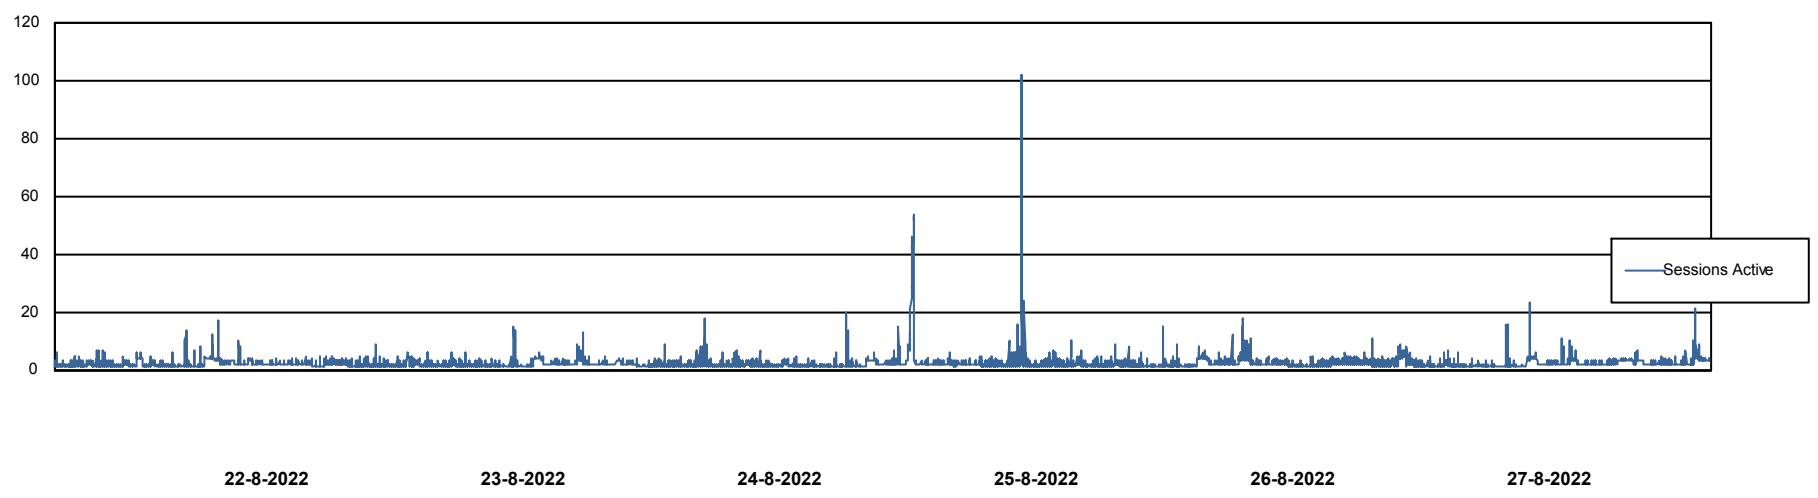

Harddisk Usage ELI_PRD_BISRV

	Free disk space on / (%)	Total disk space on / (Gb)	Used disk space on / (Gb)	Free disk space on /ABS-BI (%)	Total disk space on /ABS-BI	Used disk space on /ABS-BI	Free disk space on /backup (%)	Total disk space on /backup	Used disk space on /backup	Free disk space on /boot (%)
27-8-2022	53	90	43	25	275	198	81	68	13	62
26-8-2022	53	90	43	24	275	201	81	68	13	62
25-8-2022	53	90	43	26	275	195	73	68	18	62
24-8-2022	53	90	43	26	275	196	74	68	18	62
23-8-2022	53	90	43	23	275	204	81	68	13	62
22-8-2022	53	90	43	25	275	197	74	68	18	62
21-8-2022	53	90	43	27	275	194	82	68	12	62

Weekly SLA Customer Report

Customer ELI_Production
Database ID 62

Database Performance ELIDB_BI

Weekly SLA Customer Report

Customer ELI_Production
Database ID 62

Database Performance ELIDB_Production

Weekly SLA Customer Report

Customer ELI_Production
Database ID 62

Database Performance ELIDB_Standby

DB Processes Max 1,000

Weekly SLA Customer Report

Customer ELI_Production
Database ID 62

DATABASE SIZE ELIDB_BI

Database growth over last month