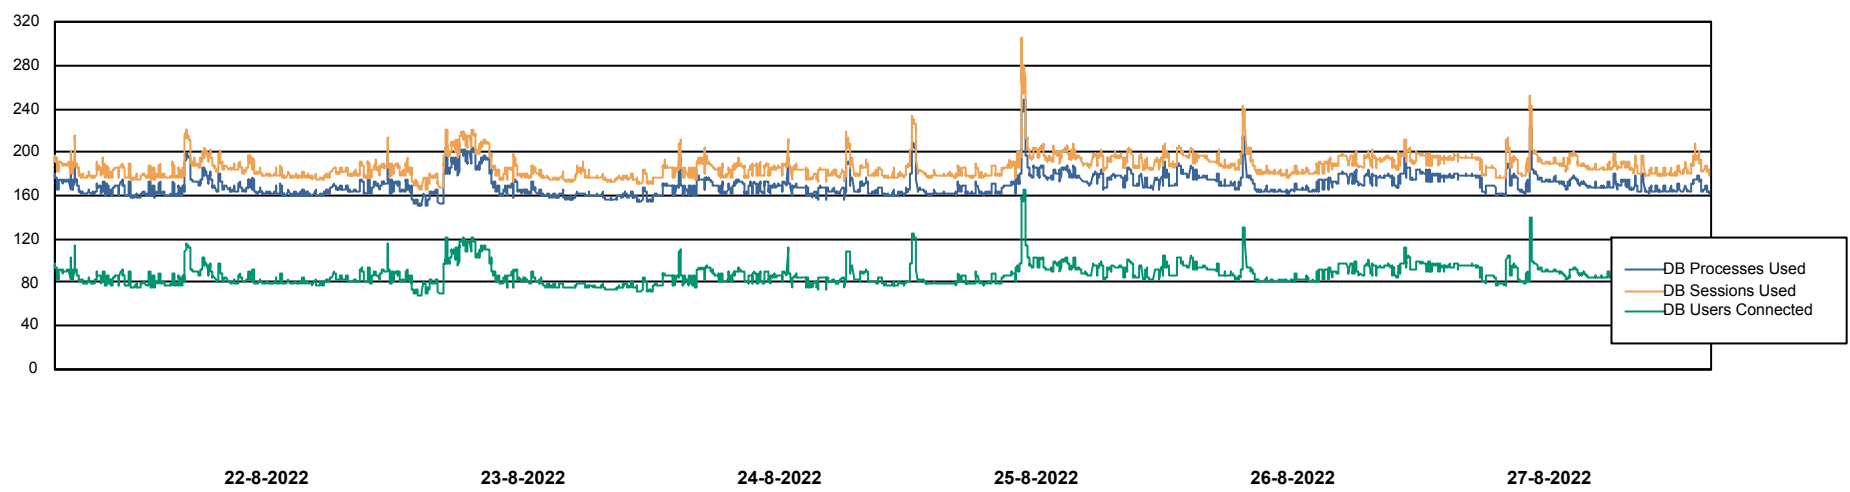

Harddisk Usage ELI_PRD_BISRV

	Free disk space on / (%)	Total disk space on / (Gb)	Used disk space on / (Gb)	Free disk space on /ABS-BI (%)	Total disk space on /ABS-BI	Used disk space on /ABS-BI	Free disk space on /backup (%)	Total disk space on /backup	Used disk space on /backup	Free disk space on /boot (%)
27-8-2022	53	90	43	25	275	198	81	68	13	62
26-8-2022	53	90	43	24	275	201	81	68	13	62
25-8-2022	53	90	43	26	275	195	73	68	18	62
24-8-2022	53	90	43	26	275	196	74	68	18	62
23-8-2022	53	90	43	23	275	204	81	68	13	62
22-8-2022	53	90	43	25	275	197	74	68	18	62
21-8-2022	53	90	43	27	275	194	82	68	12	62

Weekly SLA Customer Report

Customer ELI_Production
Database ID 62

Database Performance ELIDB_BI

Weekly SLA Customer Report

Customer ELI_Production
Database ID 62

Database Performance ELIDB_Production

Weekly SLA Customer Report

Customer ELI_Production
Database ID 62

Database Performance ELIDB_Standby

DB Processes Max 1,000

Weekly SLA Customer Report

Customer ELI_Production
Database ID 62

DATABASE SIZE ELIDB_BI

Database growth over last month