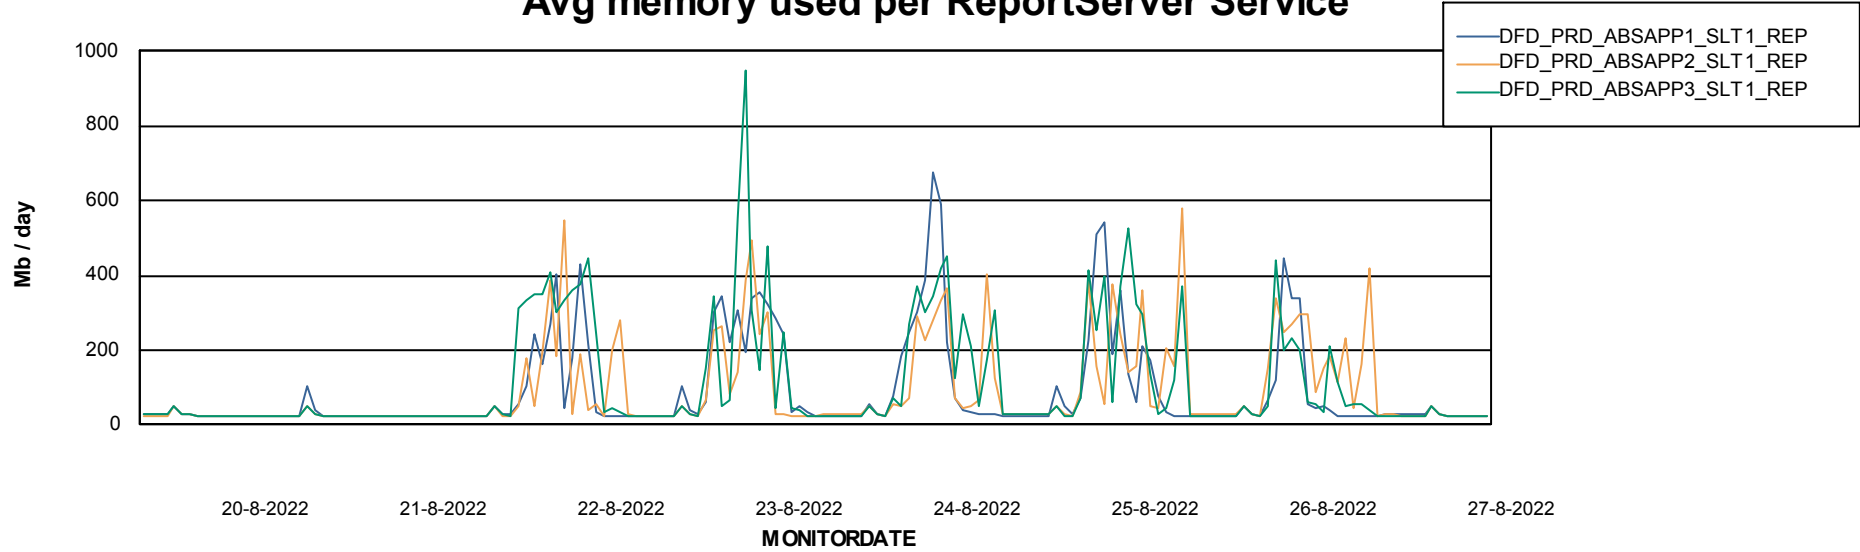

ABSSolute Application ReportServer Services

Avg memory used per ReportServer Service