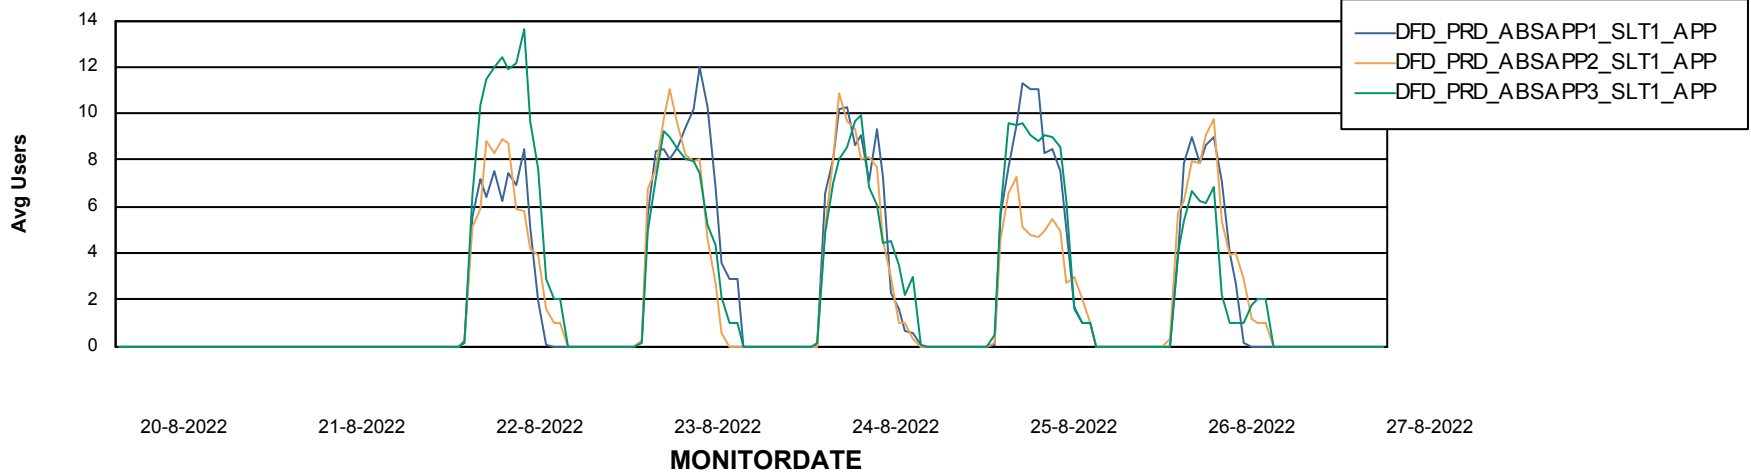

Avg users per day per ABS server