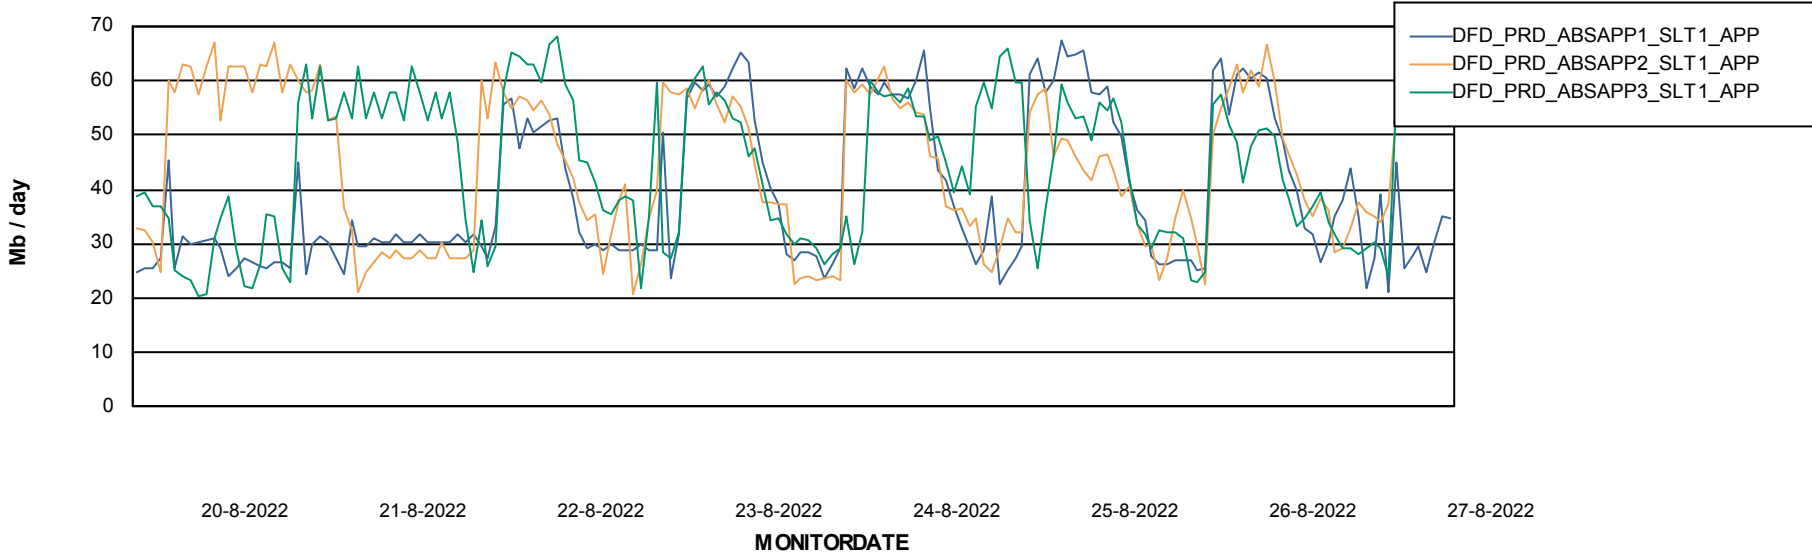

ABSSolute Application Server Services

Avg memory used per ABS Server Service