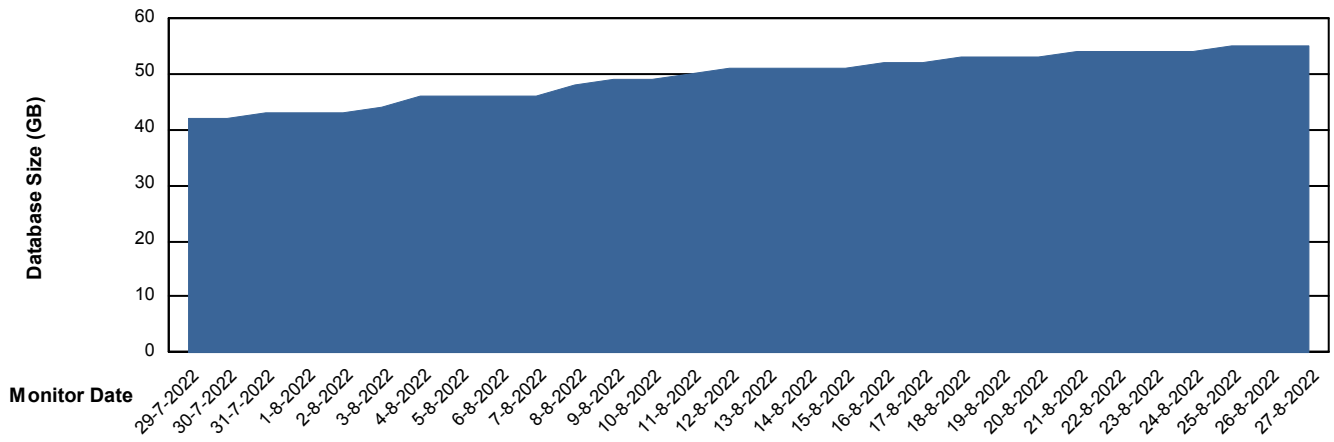

DATABASE SIZE DFDDB_Production

Database growth over last month