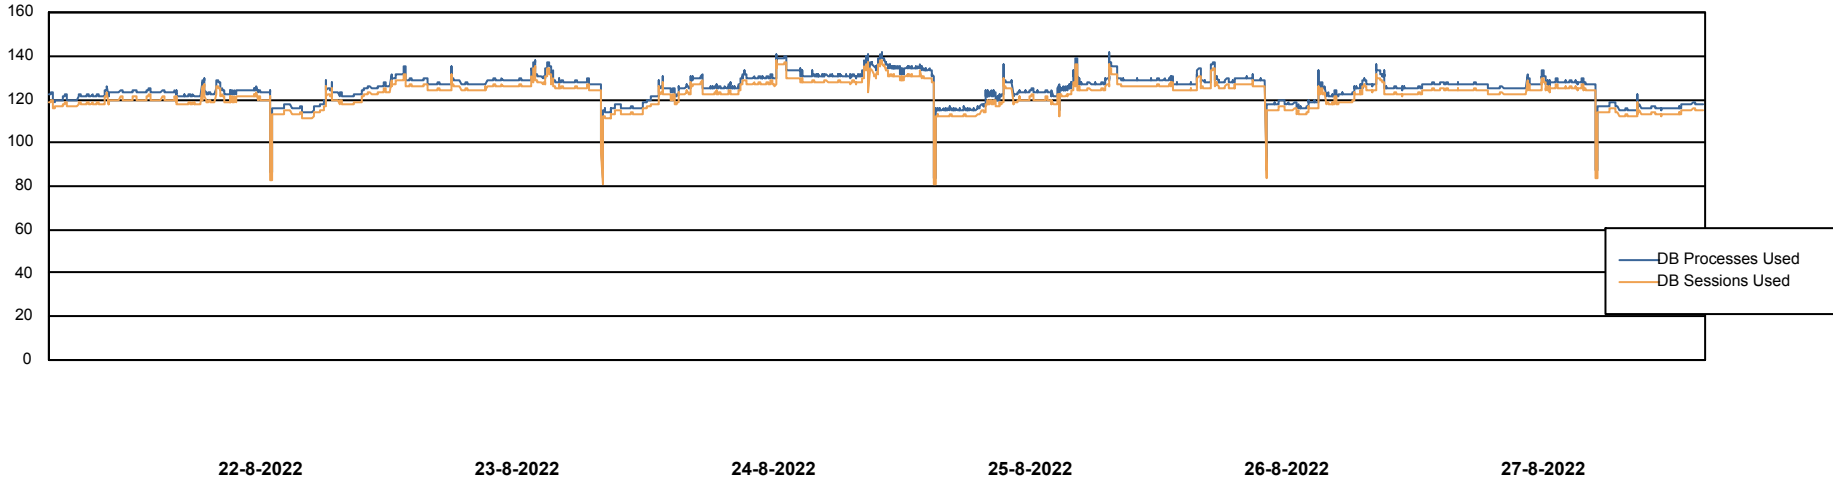

Database Performance DFDDB_Production