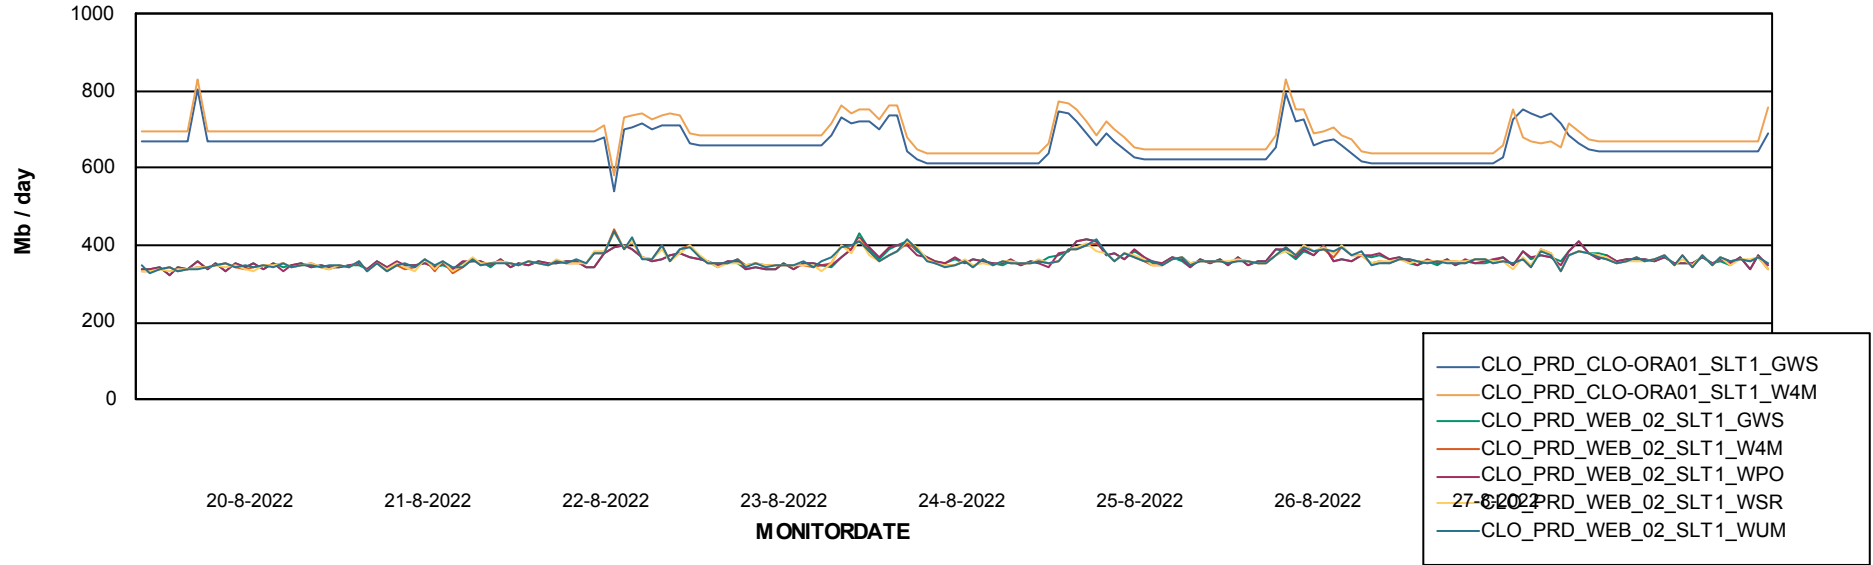

ABSSolute Web Component Services

Avg memory used per ABS Web component