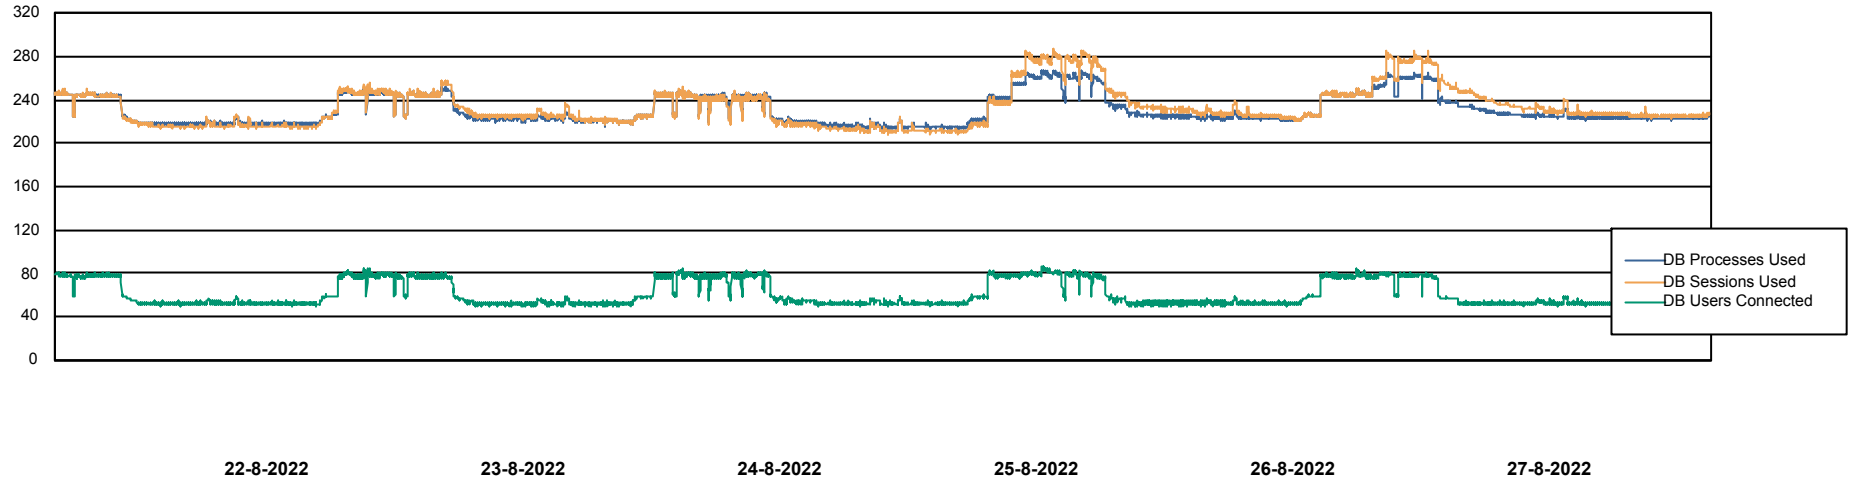

Database Performance CLODB_PRD_CLO-ORA01