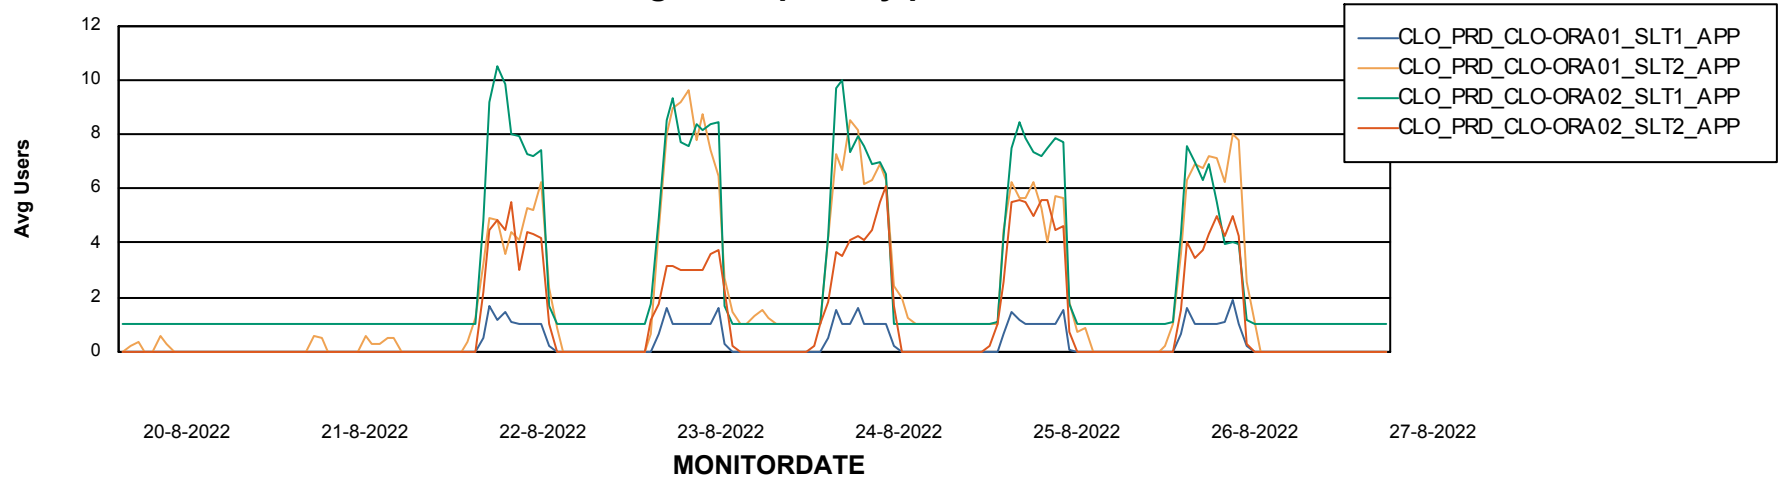

Avg users per day per ABS server