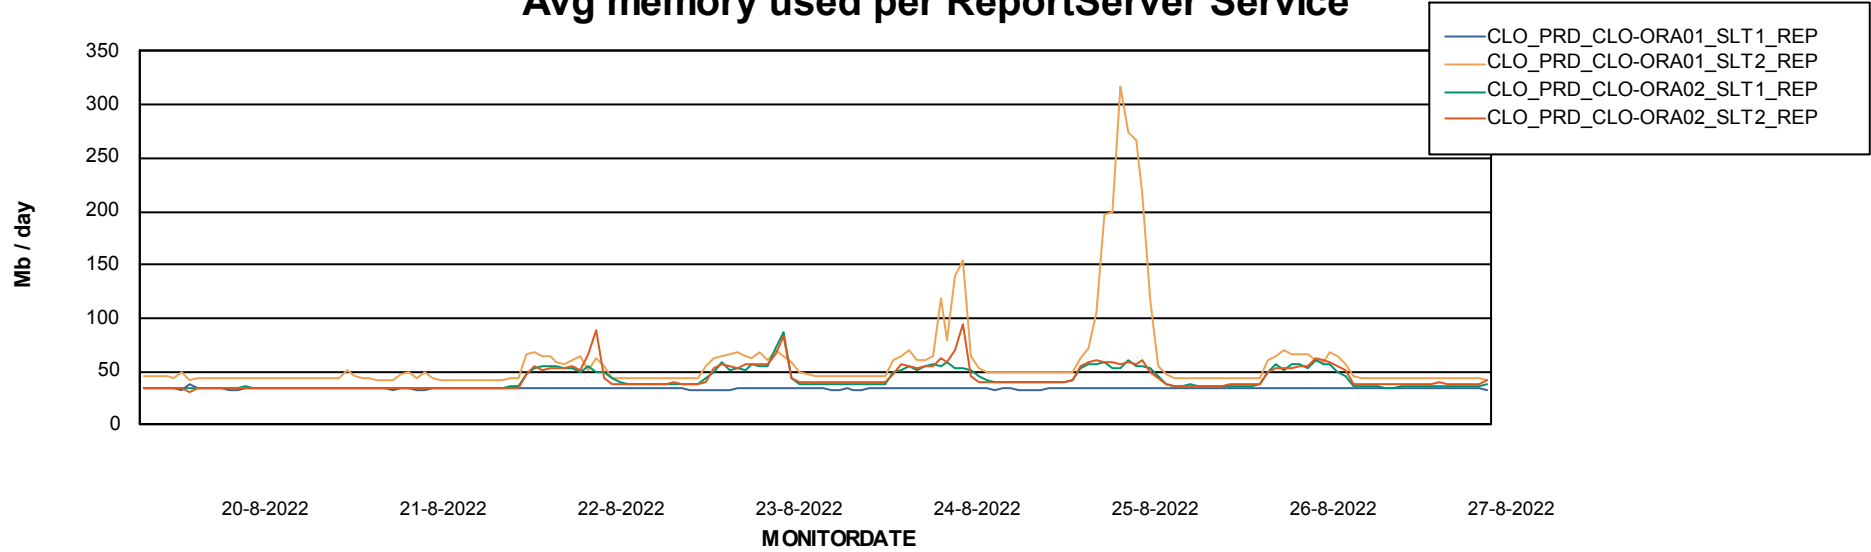

ABSSolute Application ReportServer Services

Avg memory used per ReportServer Service