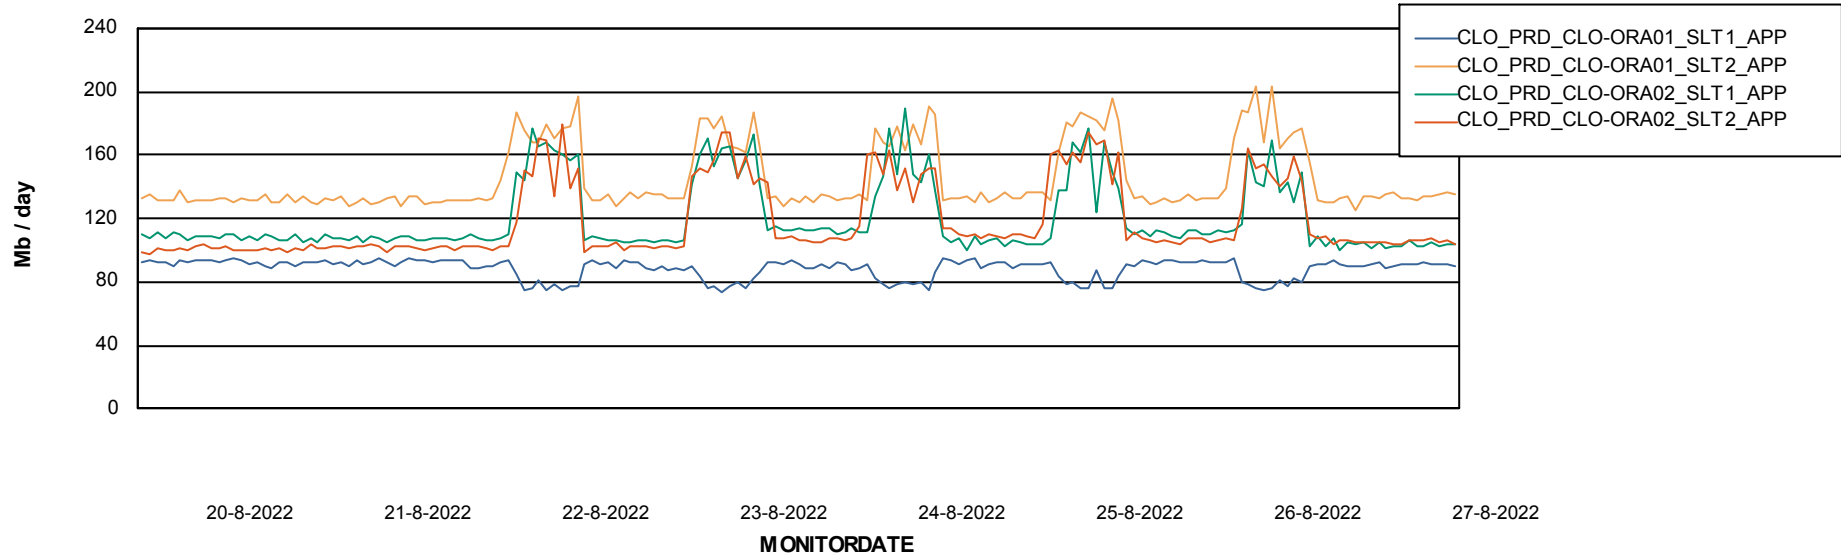

ABSSolute Application Server Services

Avg memory used per ABS Server Service