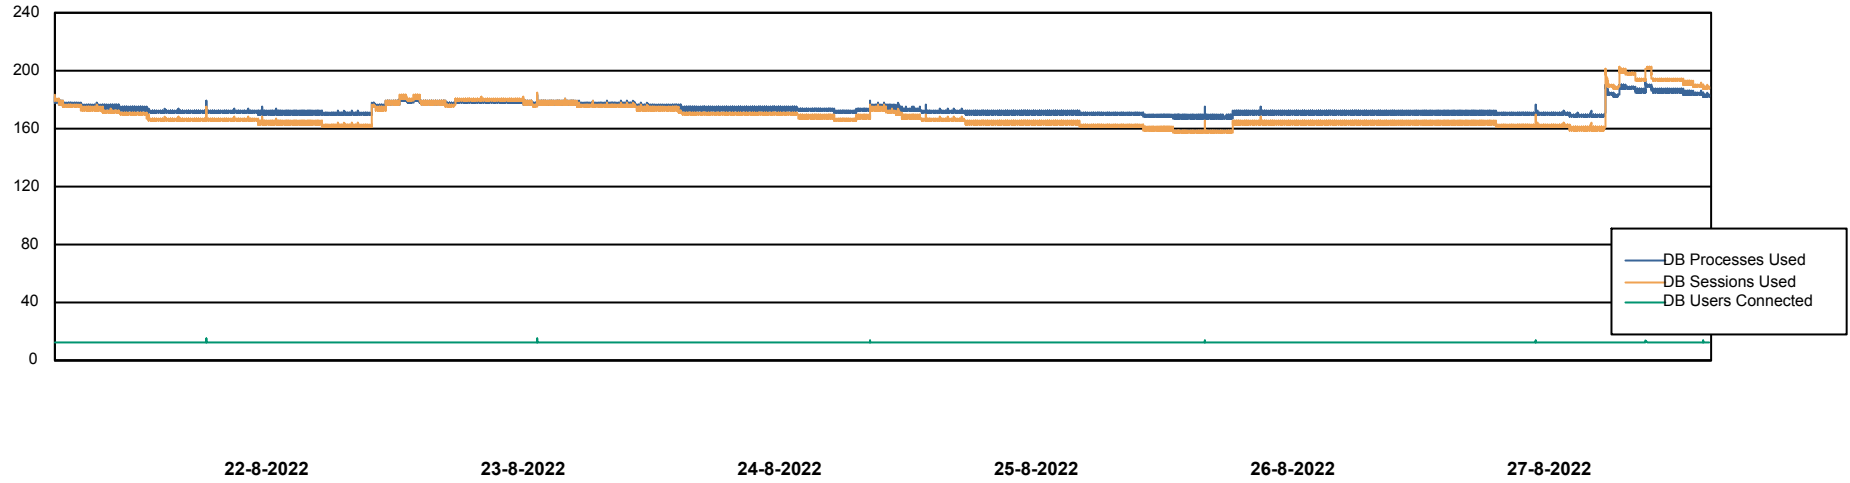

Database Performance CLODB_TEST_CLO-ORA02