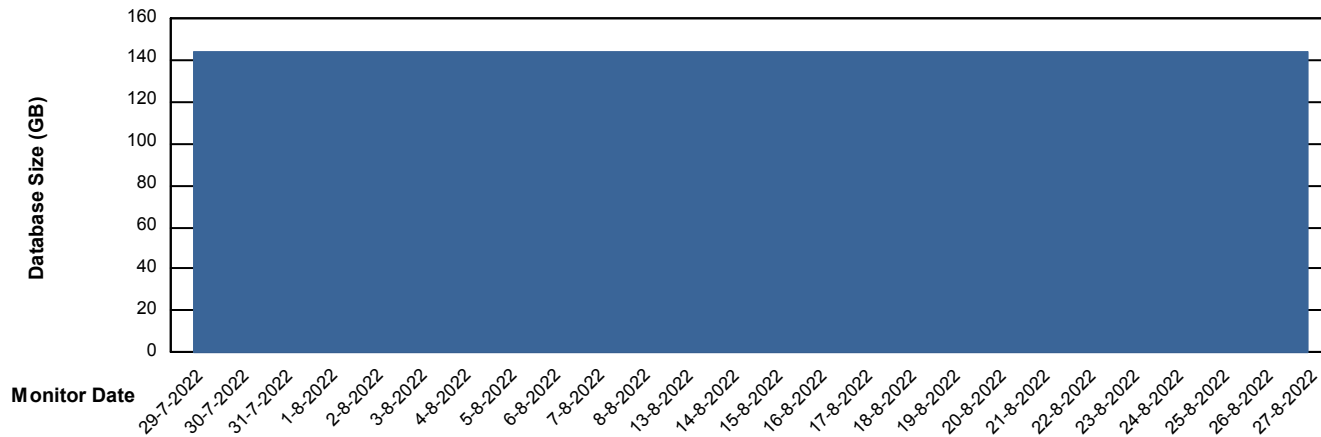

DATABASE SIZE CLODB_TEST_CLO-ORA02

Database growth over last month