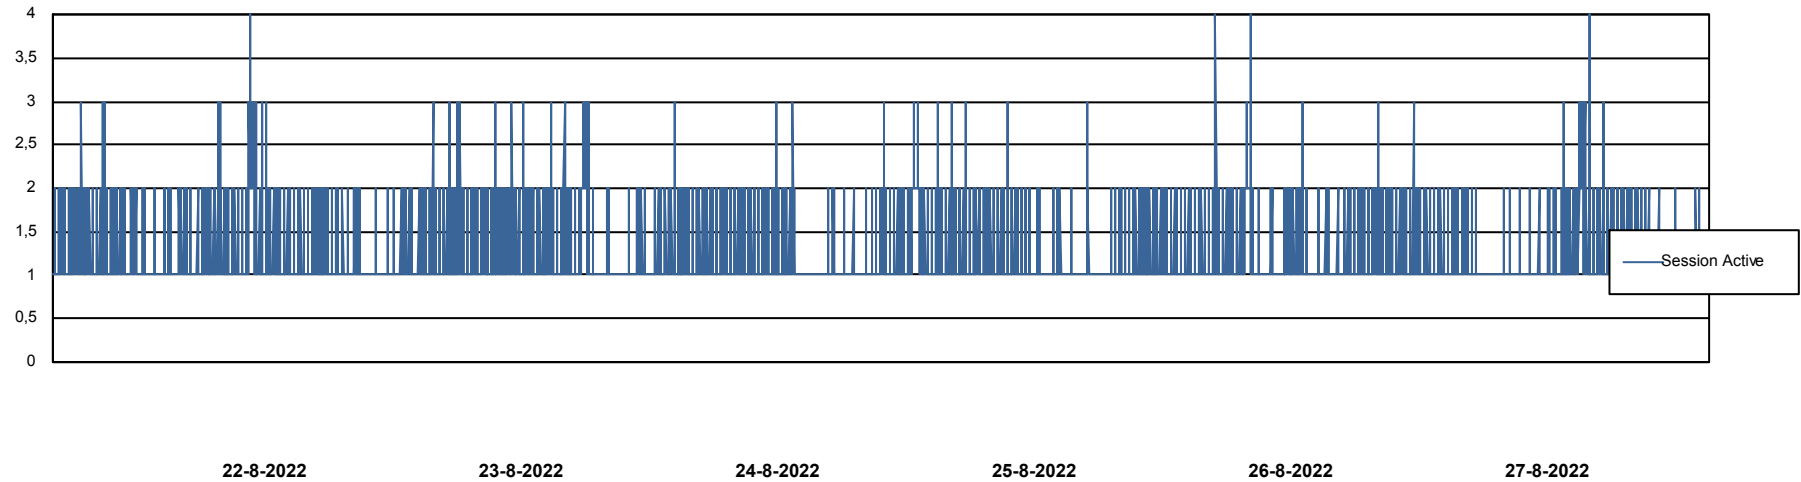

Database Performance CIWDB_Production