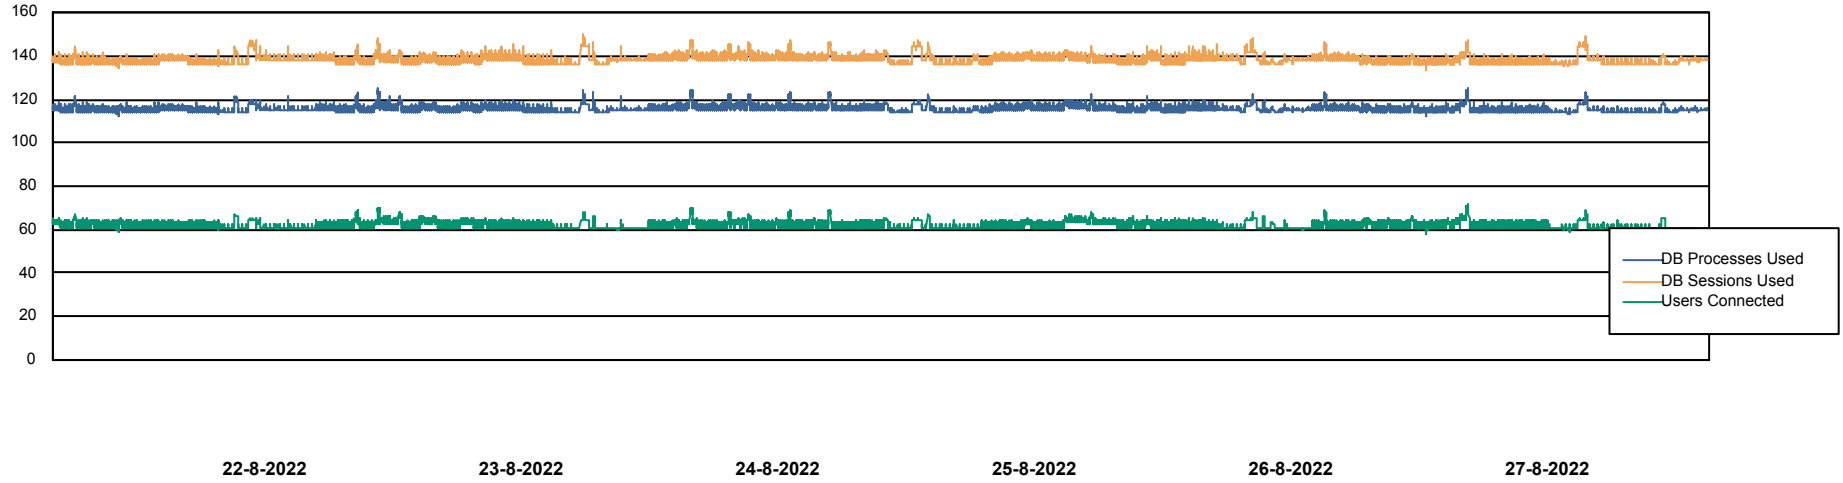

Database Performance CIWDB_Production