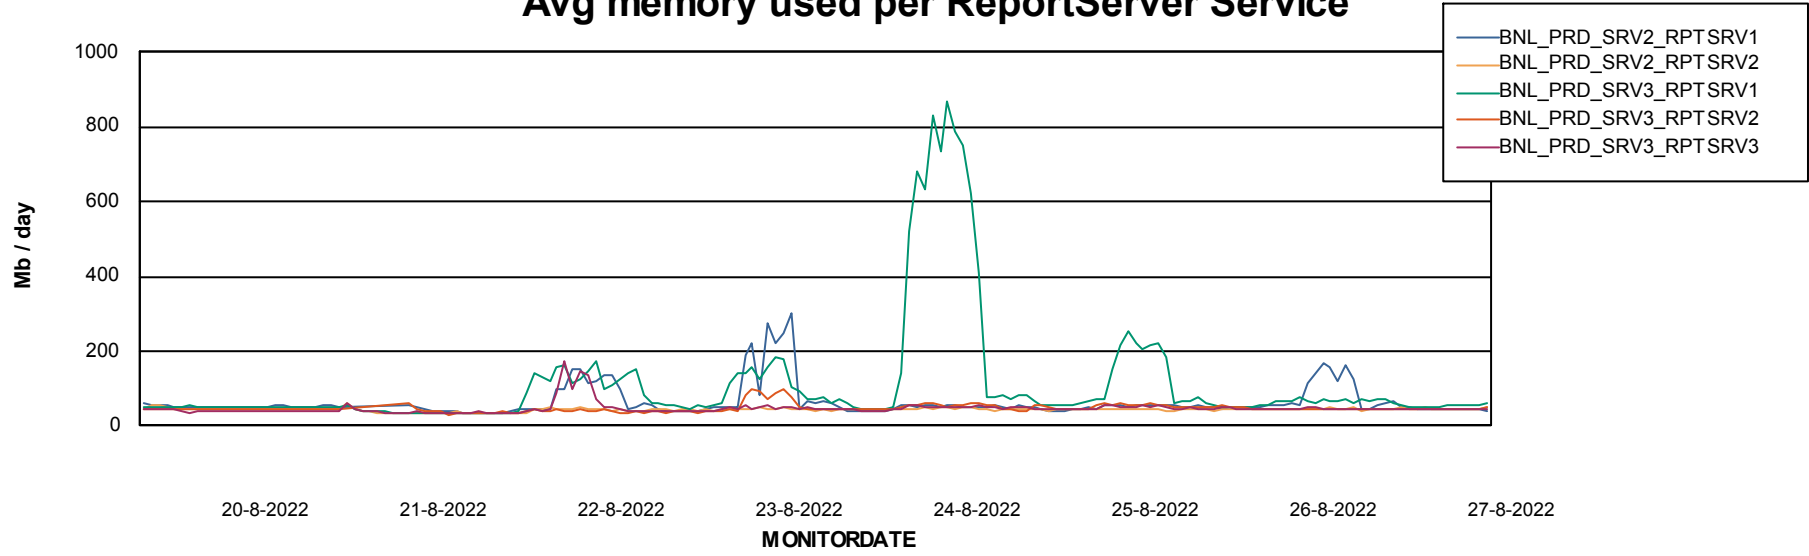

Avg users per day per ABS server

Weekly SLA Customer Report

Customer BNL_Production
Database ID 83

ABSSolute Web Component Services

Avg memory used per ReportServer Service

Weekly SLA Customer Report

Customer BNL_Production
Database ID 83