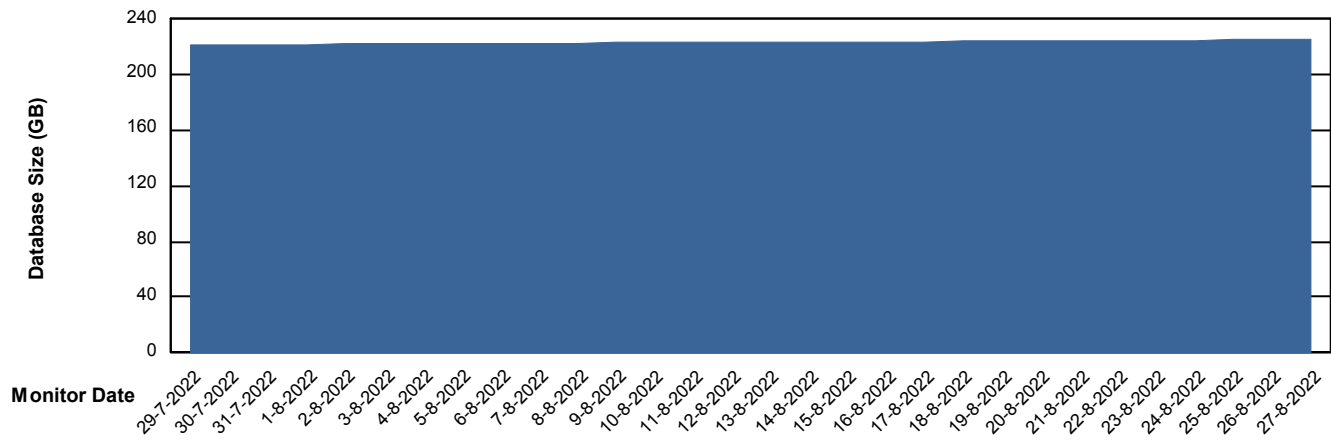

Weekly SLA Customer Report

Customer BNL_Production
Database ID 83

Database Performance BNLDB_Production_New

Weekly SLA Customer Report

Customer BNL_Production
Database ID 83

Database Performance BNLDB_Standby

DATABASE SIZE BNLDB_Production_New

Database growth over last month

Weekly SLA Customer Report

Customer BNL_Production
 Database ID 83

Database Tablespace BNLDB_Production_New

Date	Tablespace Name	Filesize (Gb)	Usedsize (Gb)	Percentage free
27-8-2022	ABSDATA	105	73	30
	INDX	200	142	29
26-8-2022	ABSDATA	105	73	30
	INDX	200	142	29
25-8-2022	ABSDATA	105	73	30
	INDX	200	142	29
24-8-2022	ABSDATA	105	73	30
	INDX	200	142	29
23-8-2022	ABSDATA	105	73	30
	INDX	200	142	29
22-8-2022	ABSDATA	105	73	30
	INDX	200	142	29
21-8-2022	ABSDATA	105	73	30
	INDX	200	142	29