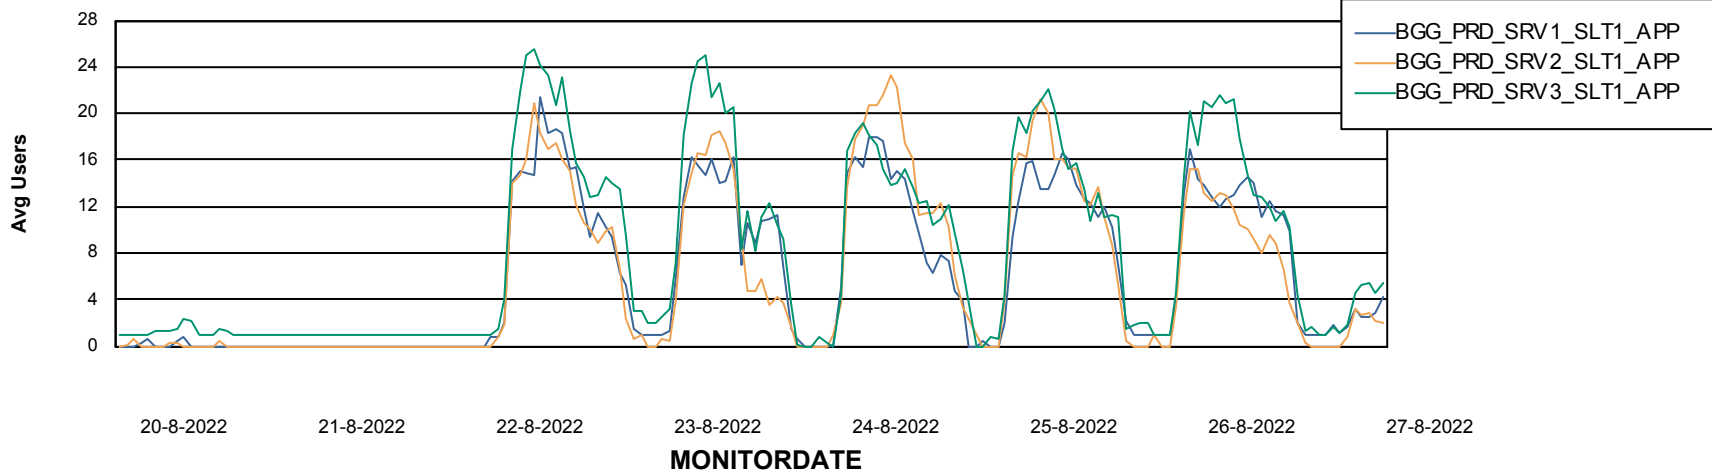

Avg users per day per ABS server