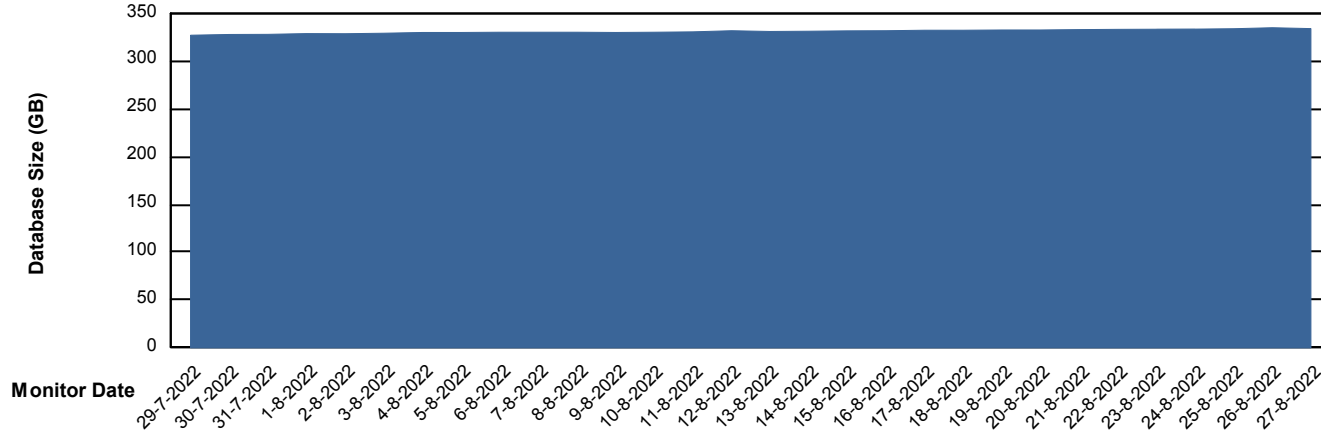

Customer BGG_Production
Database ID 58

Database Performance BGGDB_Standby

Weekly SLA Customer Report

Customer BGG_Production
Database ID 58

DATABASE SIZE BGGDB_BI

Database growth over last month

DATABASE SIZE BGGDB_Production

Database growth over last month

Weekly SLA Customer Report

Customer BGG_Production
Database ID 58

Database Tablespace BGGDB_BI

Date	Tablespace Name	Filesize (Gb)	Usedsize (Gb)	Percentage free
27-8-2022	ABSDATA	176	148	16
	INDX	220	184	16
26-8-2022	ABSDATA	176	148	16
	INDX	220	184	16
25-8-2022	ABSDATA	176	148	16
	INDX	220	184	16
24-8-2022	ABSDATA	176	148	16
	INDX	220	184	16
23-8-2022	ABSDATA	176	148	16
	INDX	220	184	16
22-8-2022	ABSDATA	176	147	16
	INDX	220	183	17
21-8-2022	ABSDATA	176	147	16
	INDX	220	183	17