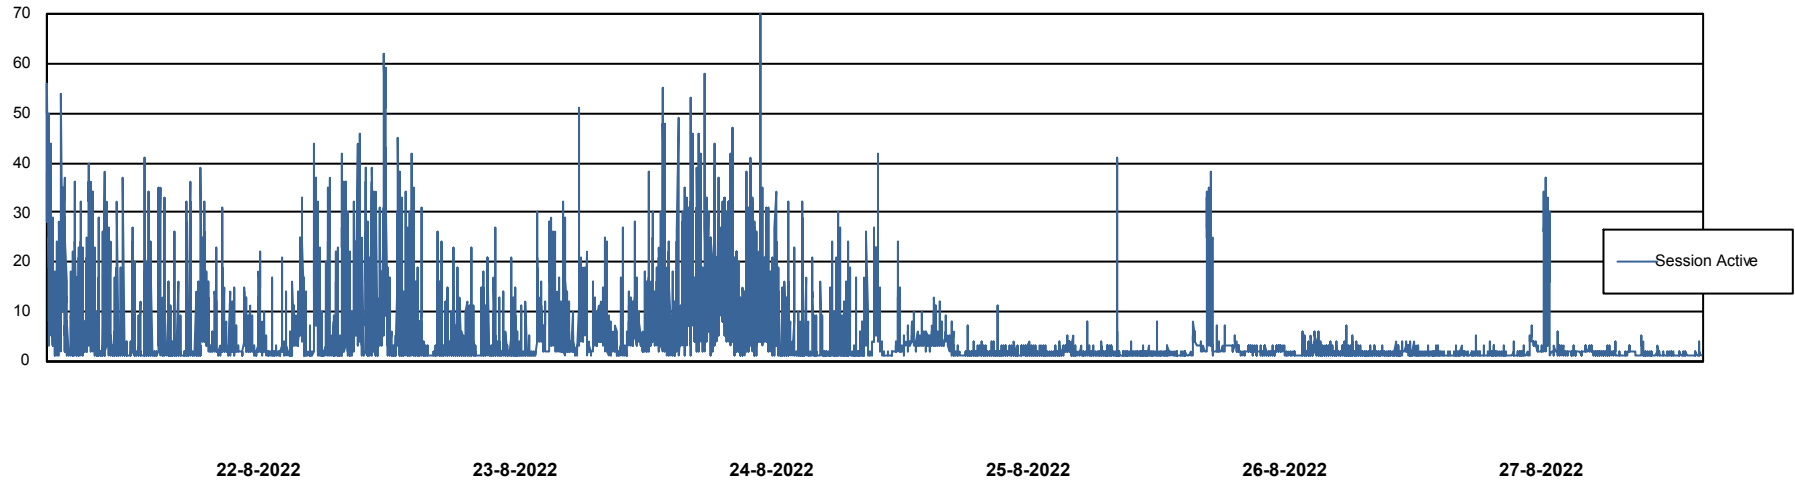

Weekly SLA Customer Report

Customer BGG_Production
Database ID 58

Database Performance BGGDB_BI

Weekly SLA Customer Report

Customer BGG_Production
Database ID 58

Database Performance BGGDB_Production

Weekly SLA Customer Report