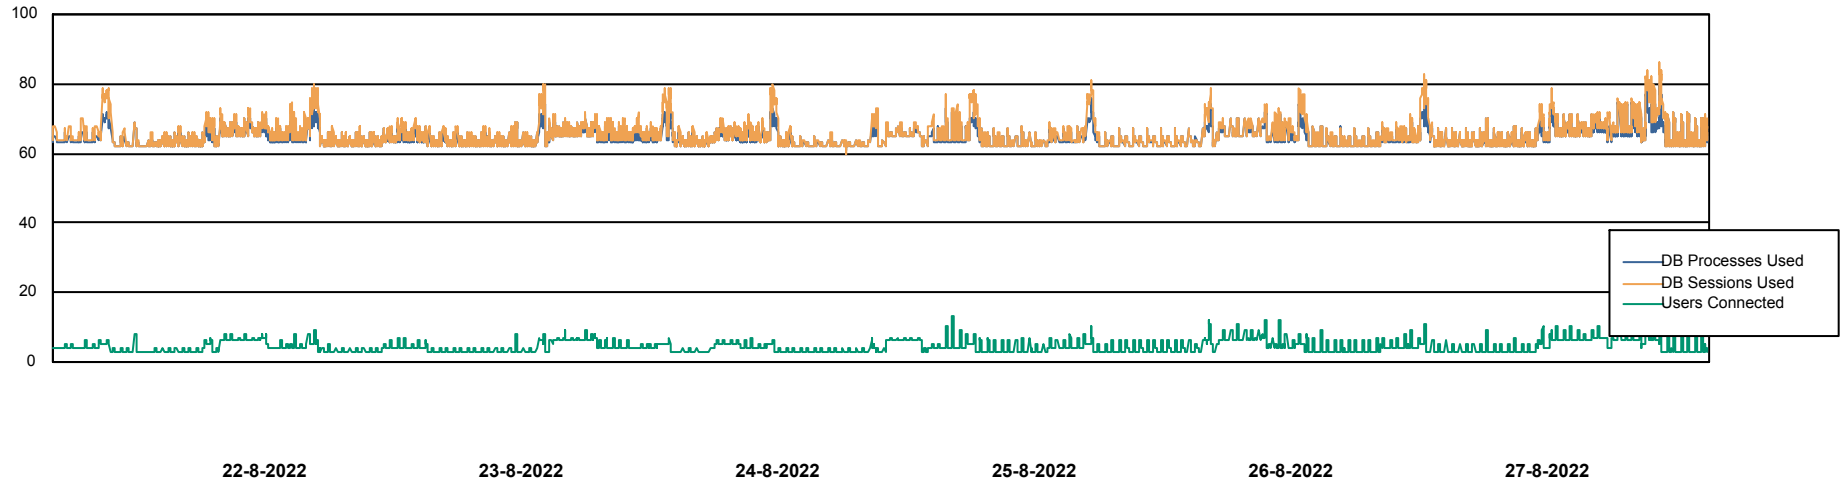

Harddisk Usage BGG_PRD_SRV4

	Free disk space on / (%)	Total disk space on / (Gb)	Used disk space on / (Gb)	Free disk space on /abs (%)	Free disk space on /home (%)	Free disk space on /opt (%)	Total disk space on /opt (Gb)	Used disk space on /opt (Gb)	Free disk space on /opt/abs (%)	Total disk space on /opt/abs
27-8-2022	27	1	1	43	97	27	1	1	43	15
26-8-2022	27	1	1	43	97	28	1	1	43	15
25-8-2022	27	1	1	43	97	28	1	1	43	15
24-8-2022	27	1	1	43	97	28	1	1	43	15
23-8-2022	27	1	1	43	97	29	1	1	43	15
22-8-2022	27	1	1	43	97	29	1	1	43	15
21-8-2022	27	1	1	43	97	29	1	1	43	15

Weekly SLA Customer Report

Customer BGG_Production
Database ID 58

Database Performance BGGDB_BI

Weekly SLA Customer Report

Customer BGG_Production
Database ID 58

Database Performance BGGDB_Production

Weekly SLA Customer Report