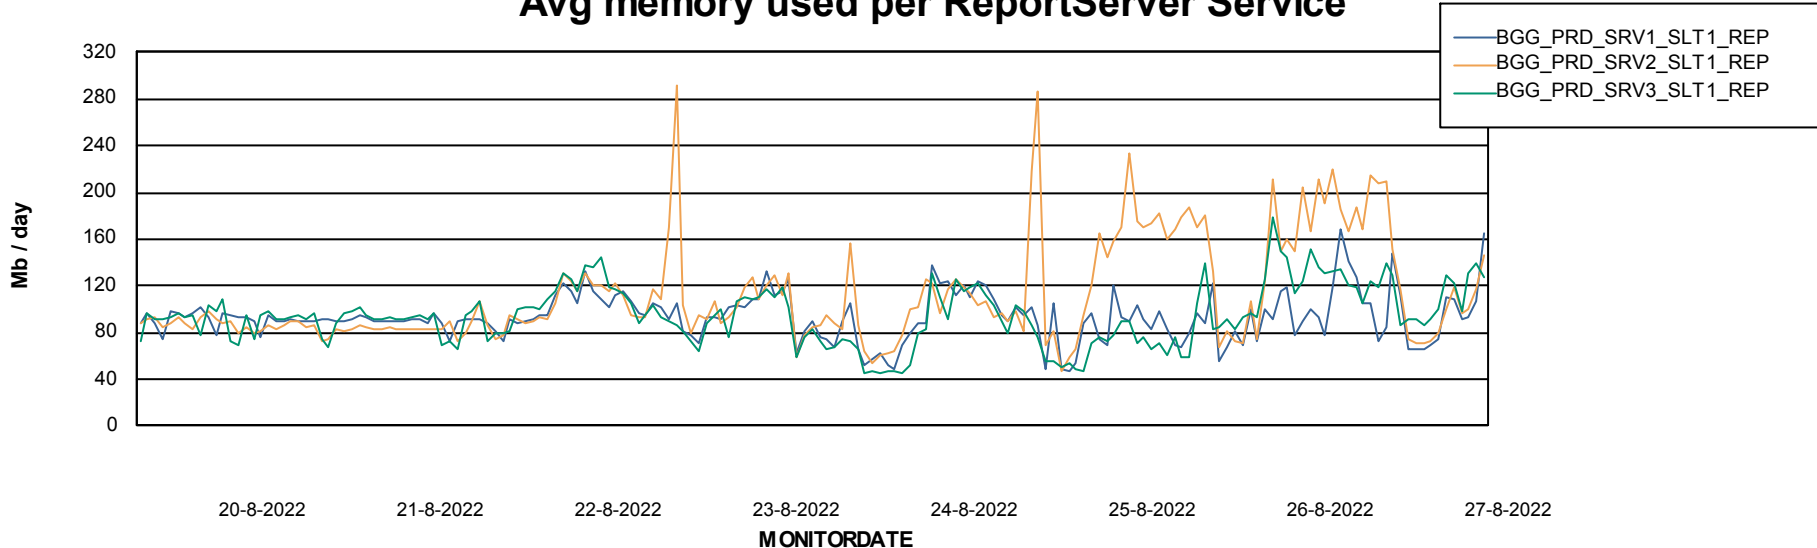

Avg memory used per ABS Server Service

Avg users per day per ABS server

Weekly SLA Customer Report

Customer BGG_Production
Database ID 58

ABSSolute Application ReportServer Services

Avg memory used per ReportServer Service