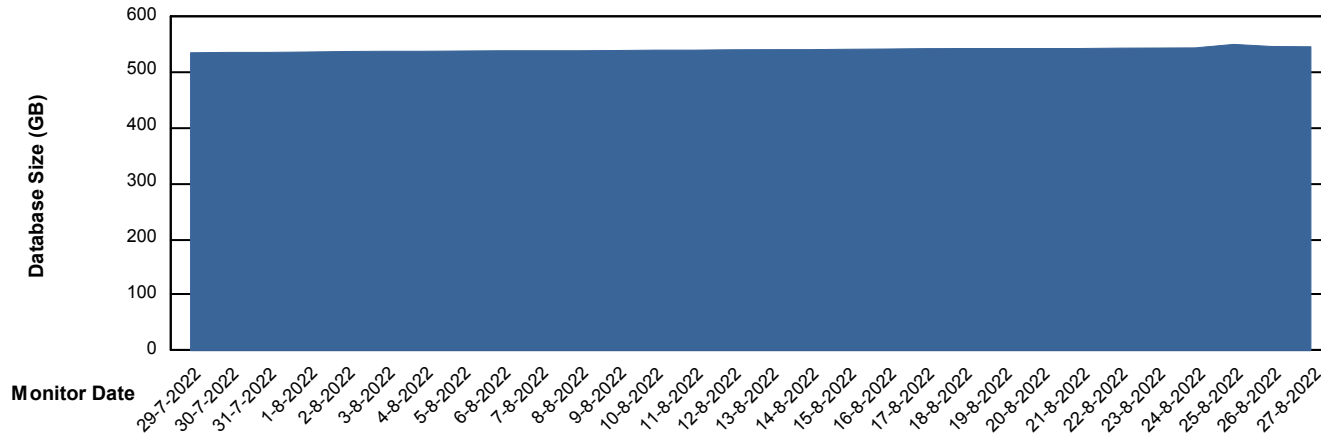

Customer BGG_Production
Database ID 58

Database Performance BGGDB_Standby

Weekly SLA Customer Report

Customer BGG_Production
Database ID 58

DATABASE SIZE BGGDB_BI

Database growth over last month

DATABASE SIZE BGGDB_Production

Database growth over last month

Weekly SLA Customer Report

Customer BGG_Production
Database ID 58

Database Tablespace BGGDB_BI

Date	Tablespace Name	Filesize (Gb)	Usedsize (Gb)	Percentage free
27-8-2022	ABSDATA	176	148	16
	INDX	220	184	16
26-8-2022	ABSDATA	176	148	16
	INDX	220	184	16
25-8-2022	ABSDATA	176	148	16
	INDX	220	184	16
24-8-2022	ABSDATA	176	148	16
	INDX	220	184	16
23-8-2022	ABSDATA	176	148	16
	INDX	220	184	16
22-8-2022	ABSDATA	176	147	16
	INDX	220	183	17
21-8-2022	ABSDATA	176	147	16
	INDX	220	183	17