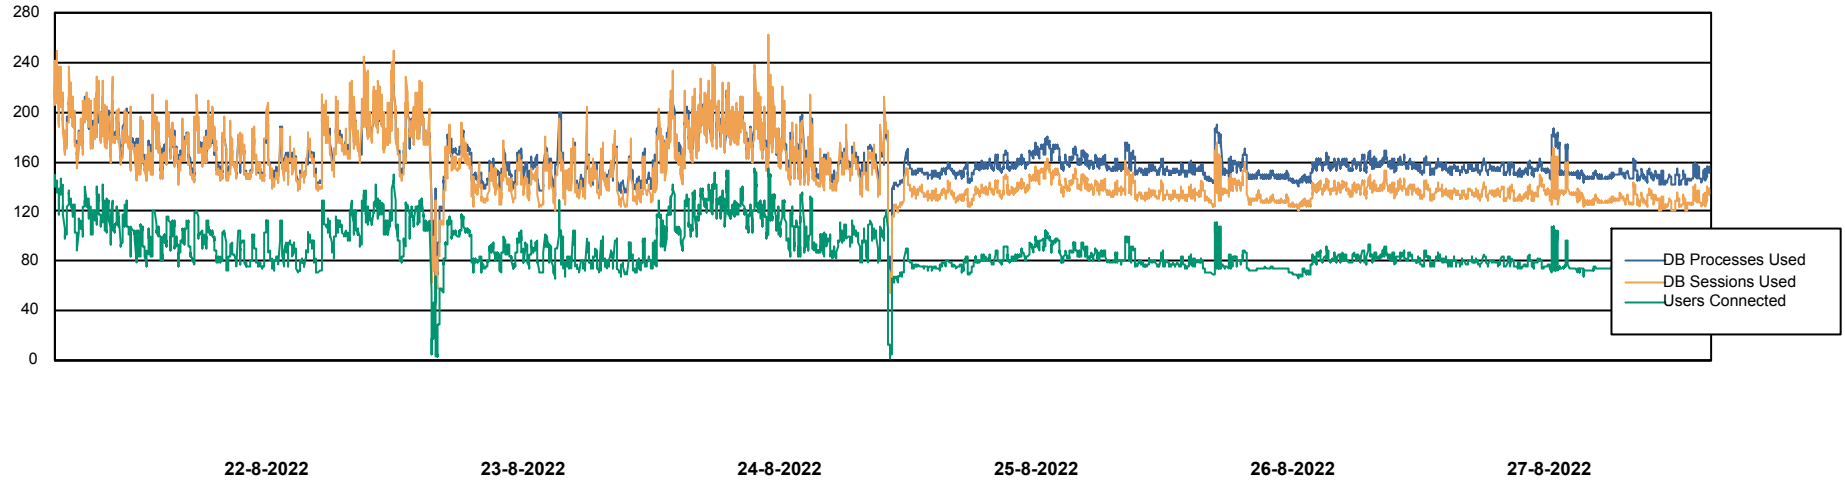

Weekly SLA Customer Report

Customer BGG_Production
Database ID 58

Database Performance BGGDB_BI

Weekly SLA Customer Report

Customer BGG_Production
Database ID 58

Database Performance BGGDB_Production

Weekly SLA Customer Report