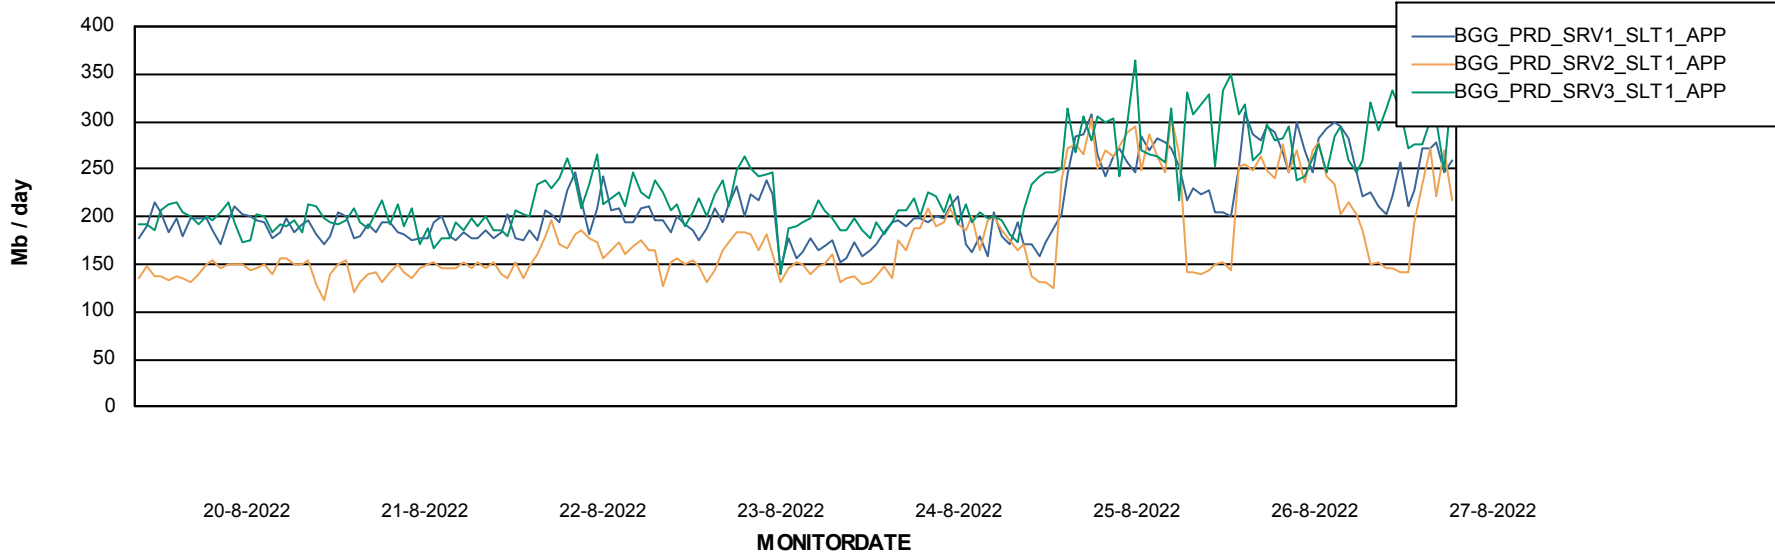

ABSSolute Application Server Services

Avg memory used per ABS Server Service