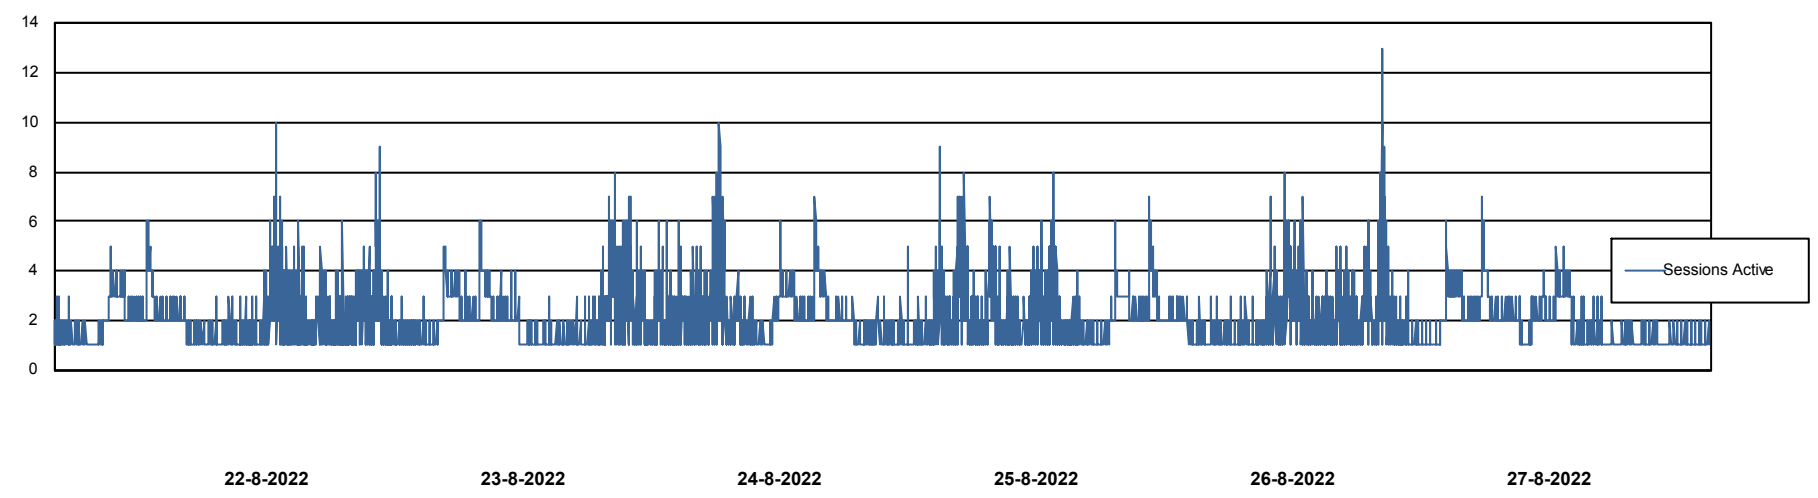

Weekly SLA Customer Report

Customer AUJ Production
Database ID 41

Database Performance AUJ Prod. BI DB (PABSBI1 server)

Weekly SLA Customer Report

Customer AUJ Production
Database ID 41

Database Performance AUJ_DB1_Primary