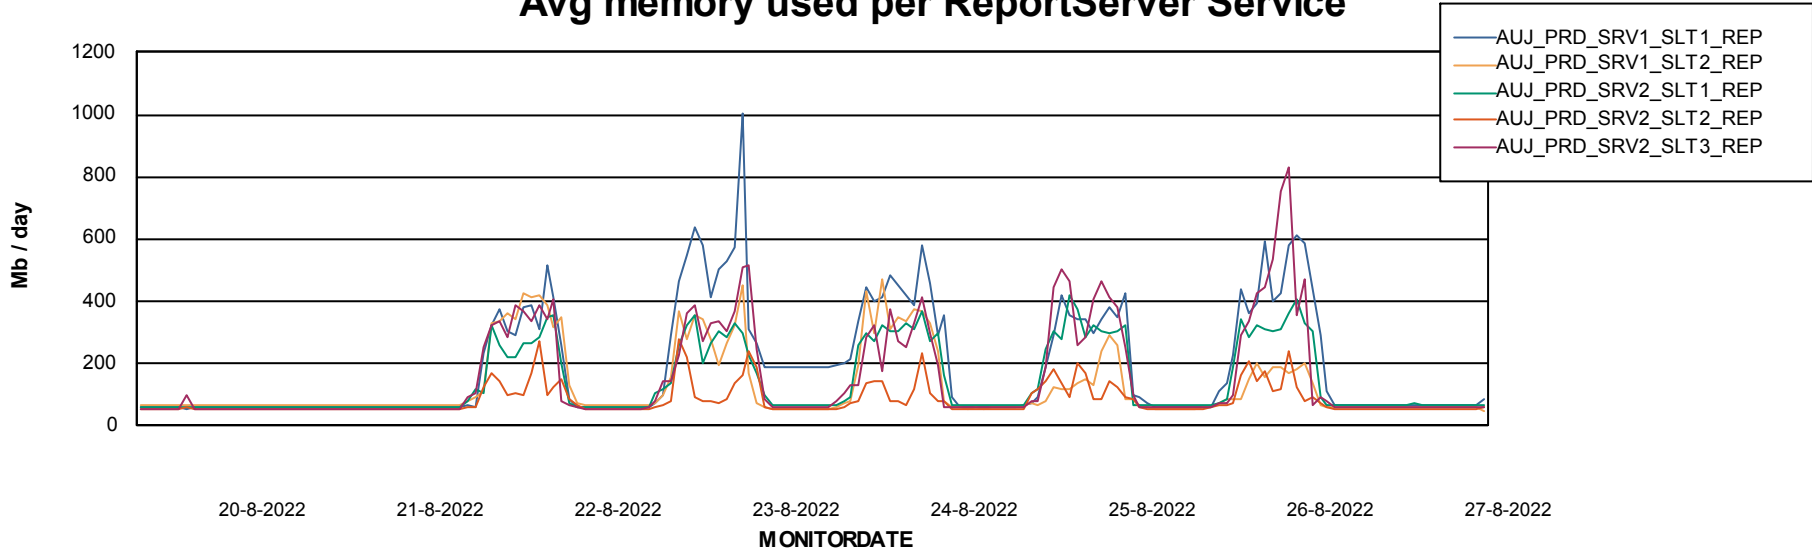

ABSSolute Application ReportServer Services

Avg memory used per ReportServer Service