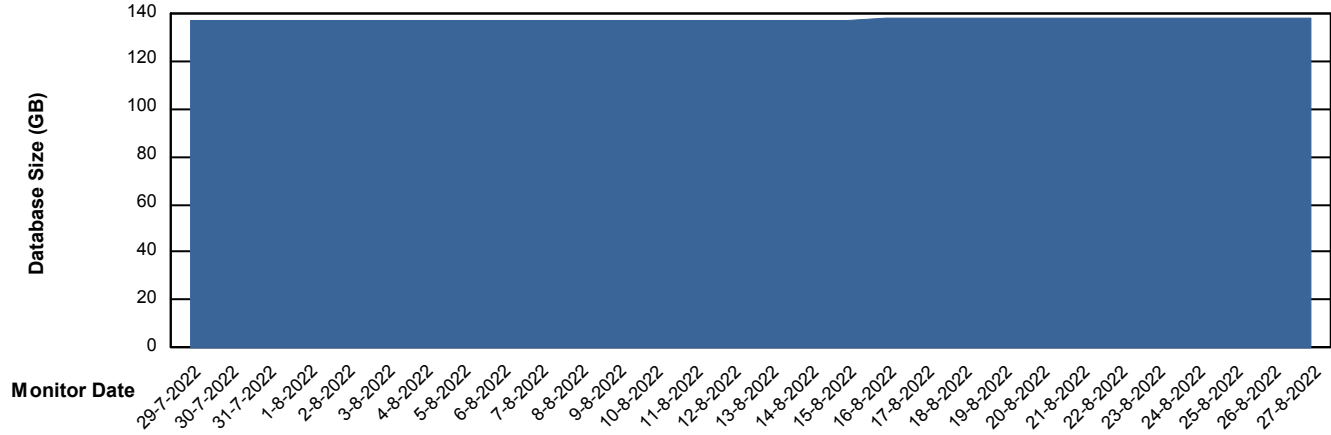

DATABASE SIZE AUJ Prod. BI DB (PABSBI1 server)

Database growth over last month