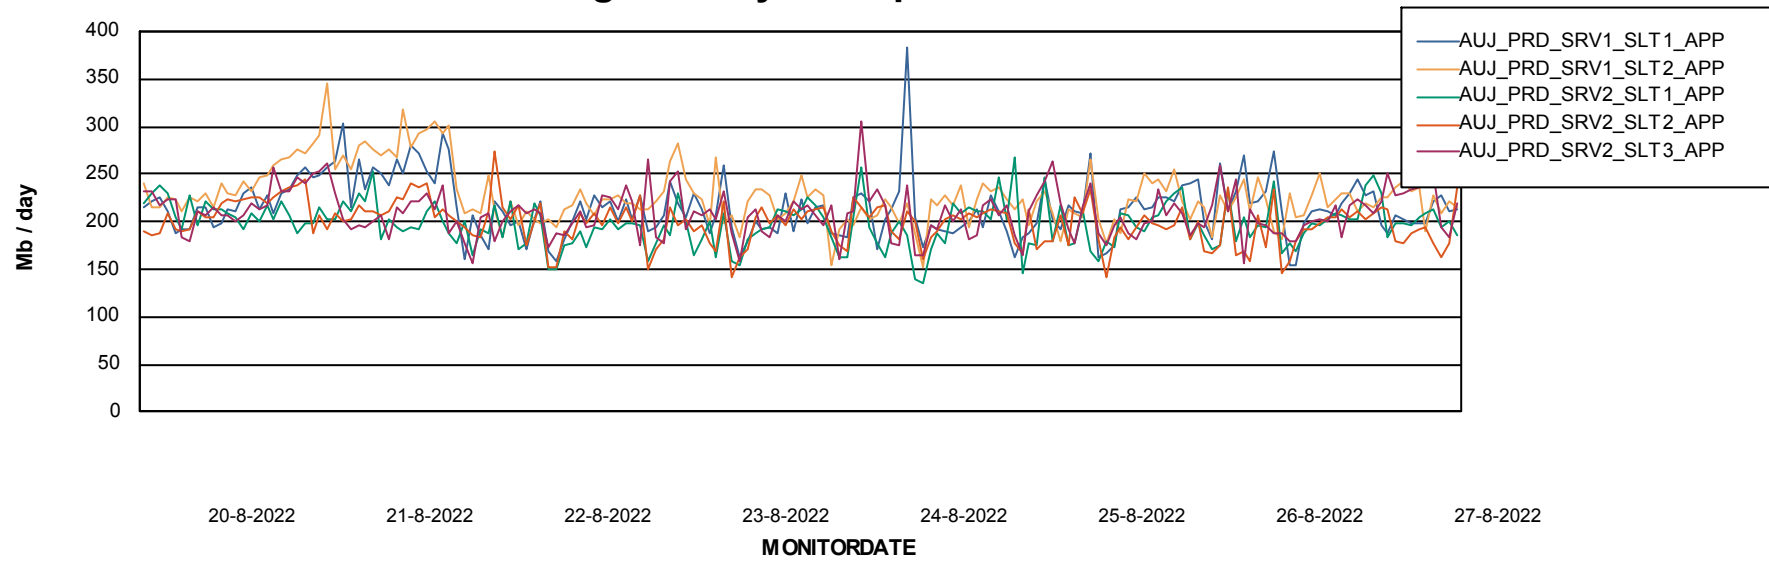

ABSolute Application Server Services

Avg memory used per ABS Server Service