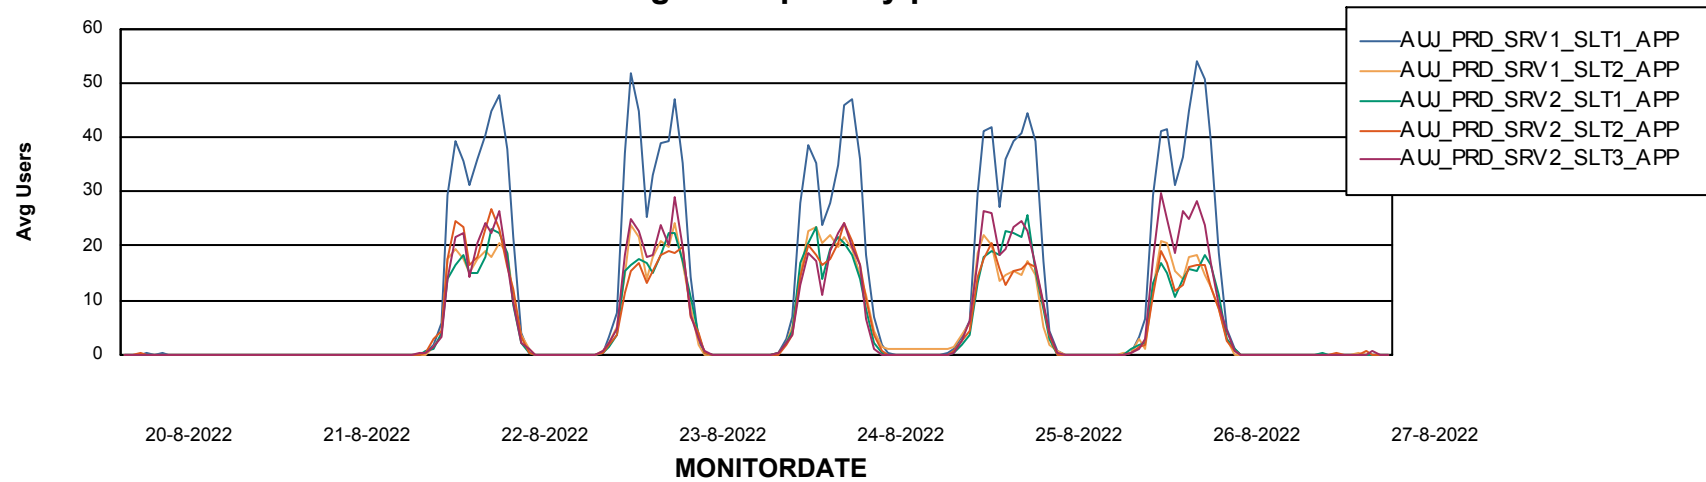

Weekly SLA Customer Report

Customer AUJ Production
Database ID 41

ABSolute Application Server Services

Avg memory used per ABS Server Service

Avg users per day per ABS server

Weekly SLA Customer Report

Customer AUJ Production
Database ID 41