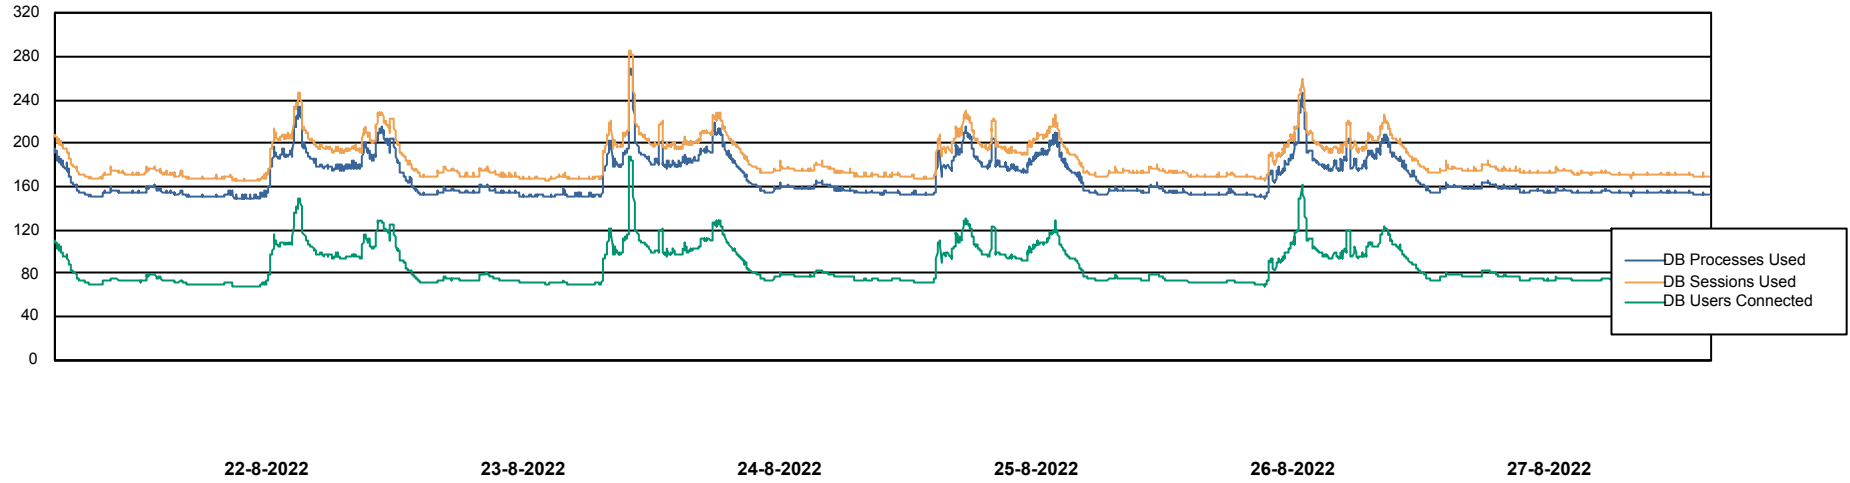

Weekly SLA Customer Report

Customer AUJ Production
Database ID 41

Database Performance AUJ Prod. BI DB (PABSBI1 server)

Weekly SLA Customer Report

Customer AUJ Production
Database ID 41

Database Performance AUJ_DB1_Primary