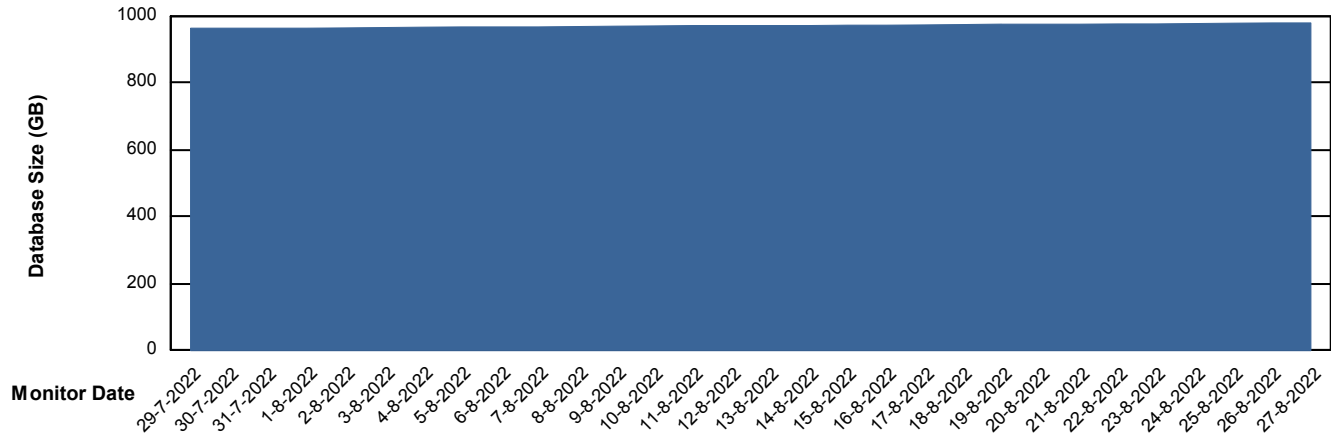

Weekly SLA Customer Report

Customer AUJ Production
Database ID 41

DATABASE SIZE AUJ Prod. BI DB (PABSBI1 server)

Database growth over last month

DATABASE SIZE AUJ_DB1_Primary

Database growth over last month