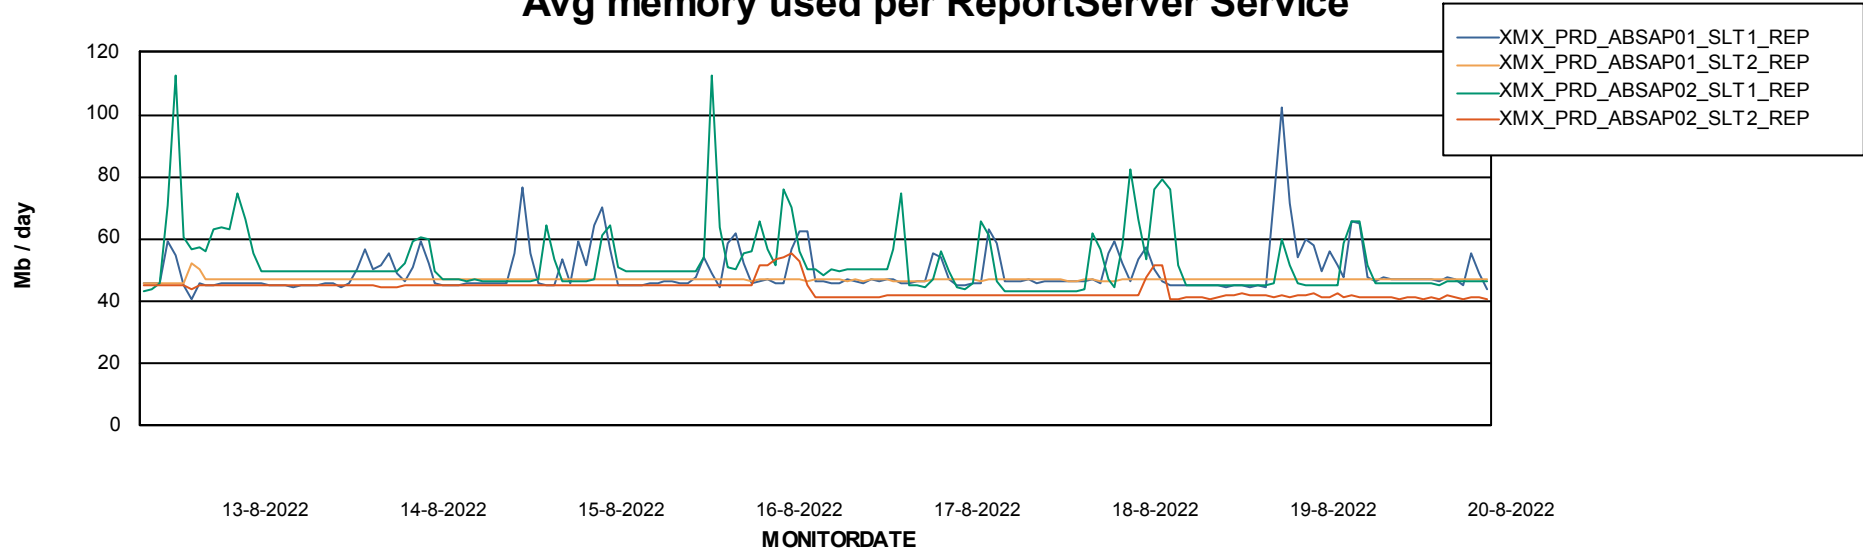

Avg users per day per ABS server

Weekly SLA Customer Report

Customer XMX Production
Database ID 146

ABSSolute Application ReportServer Services

Avg memory used per ReportServer Service

Weekly SLA Customer Report

Customer XMX Production
Database ID 146

ABSSolute Web Component Services

Avg memory used per ABS Web component

Weekly SLA Customer Report

Customer XMX Production
Database ID 146

Disaster per ABS component