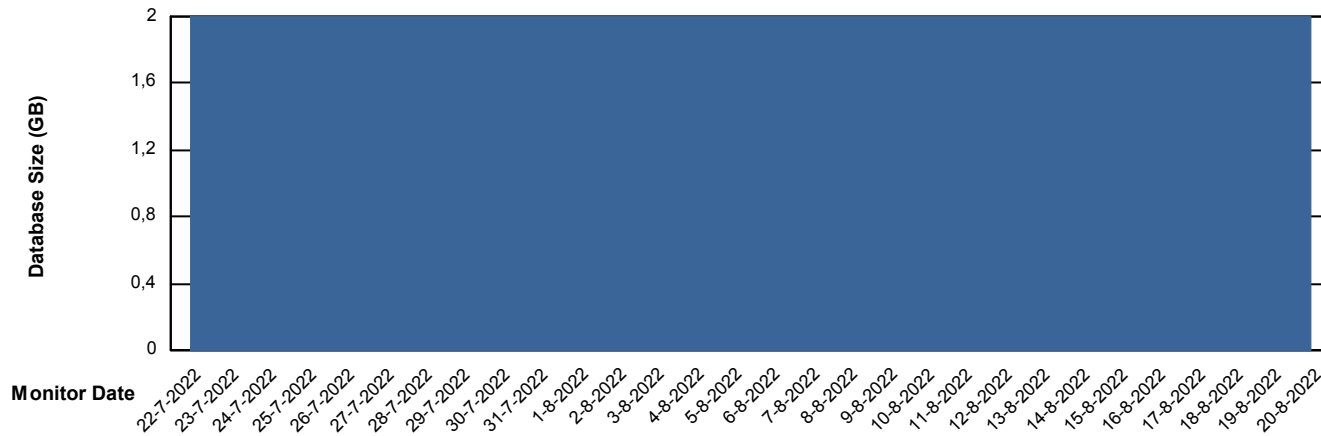

DATABASE SIZE XMX_PROD_ABSDB01_PRDB

Database growth over last month