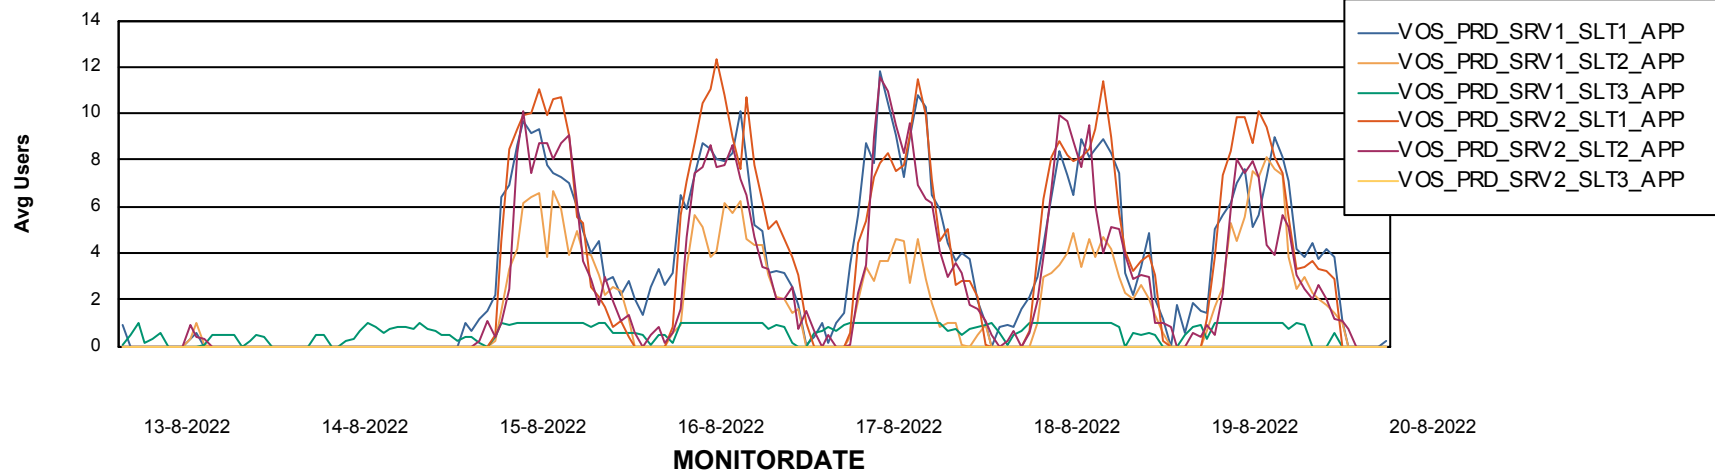

Avg users per day per ABS server