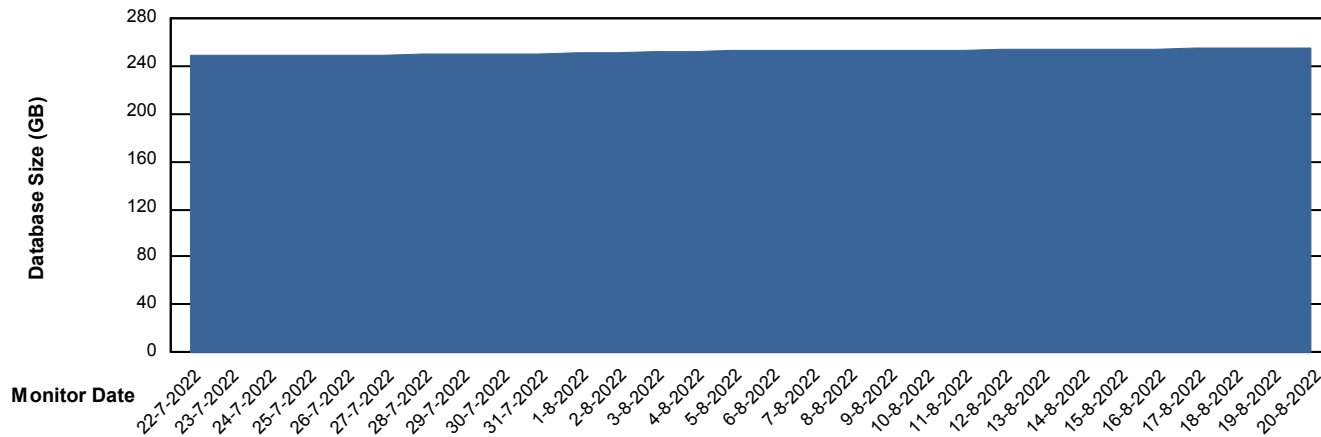

DATABASE SIZE VOSDB_Production

Database growth over last month