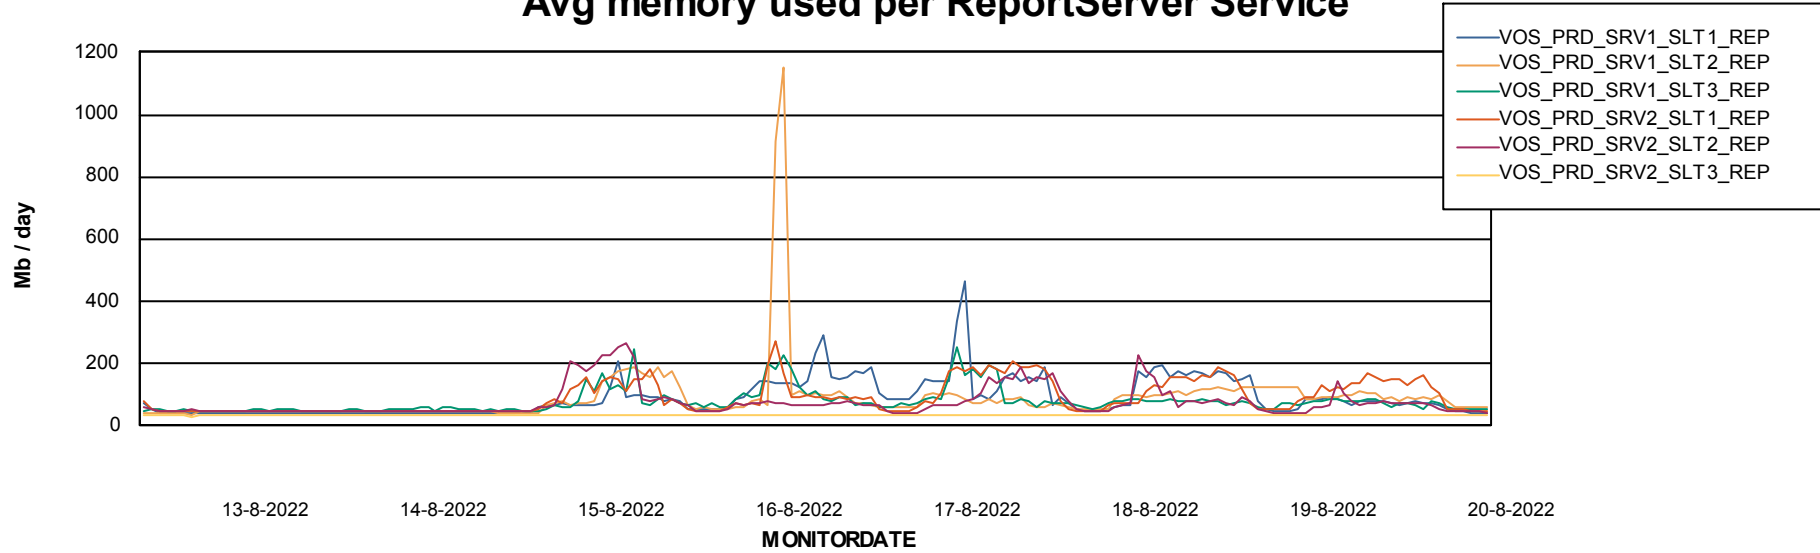

Avg users per day per ABS server

Weekly SLA Customer Report

Customer VOS_Production
Database ID 143

ABSSolute Application ReportServer Services

Avg memory used per ReportServer Service

Weekly SLA Customer Report