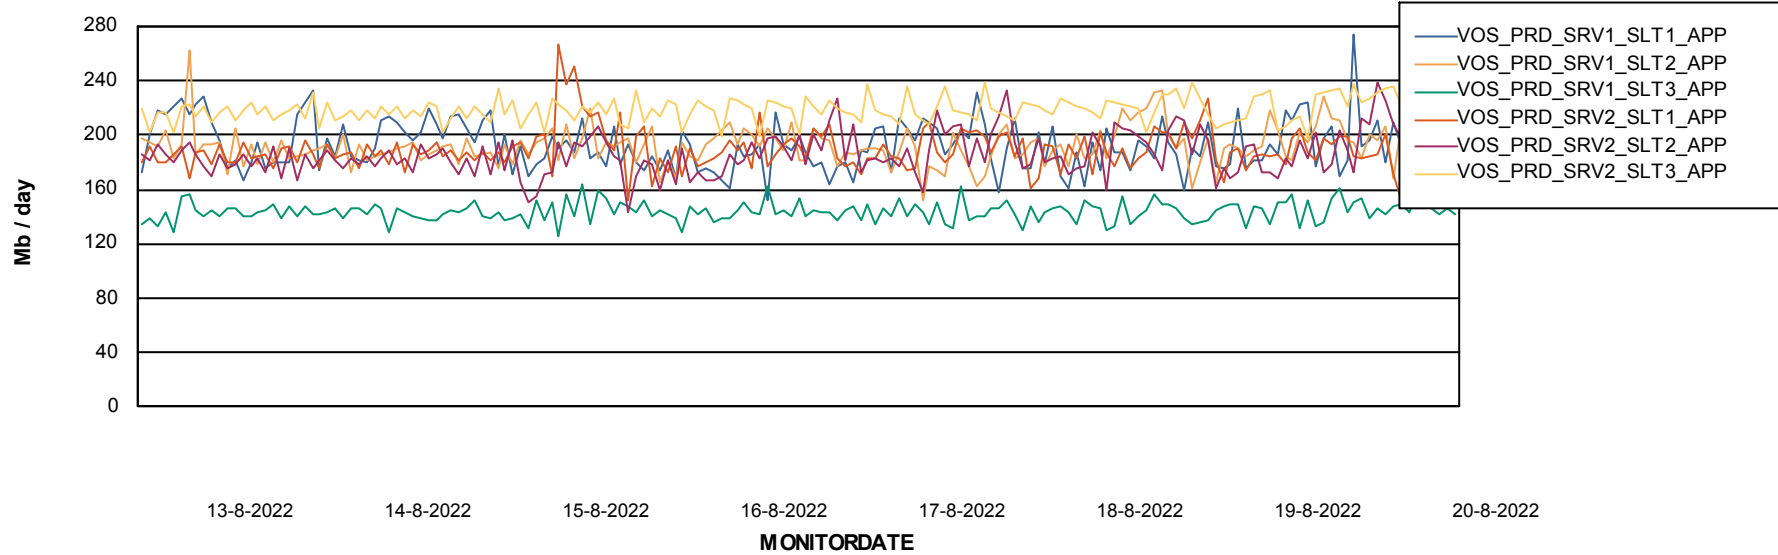

Standby Database Health VOS_Production

Recovery lag for last 7 days

Weekly SLA Customer Report

Customer VOS_Production
Database ID 143

ABSSolute Application Server Services

Avg memory used per ABS Server Service