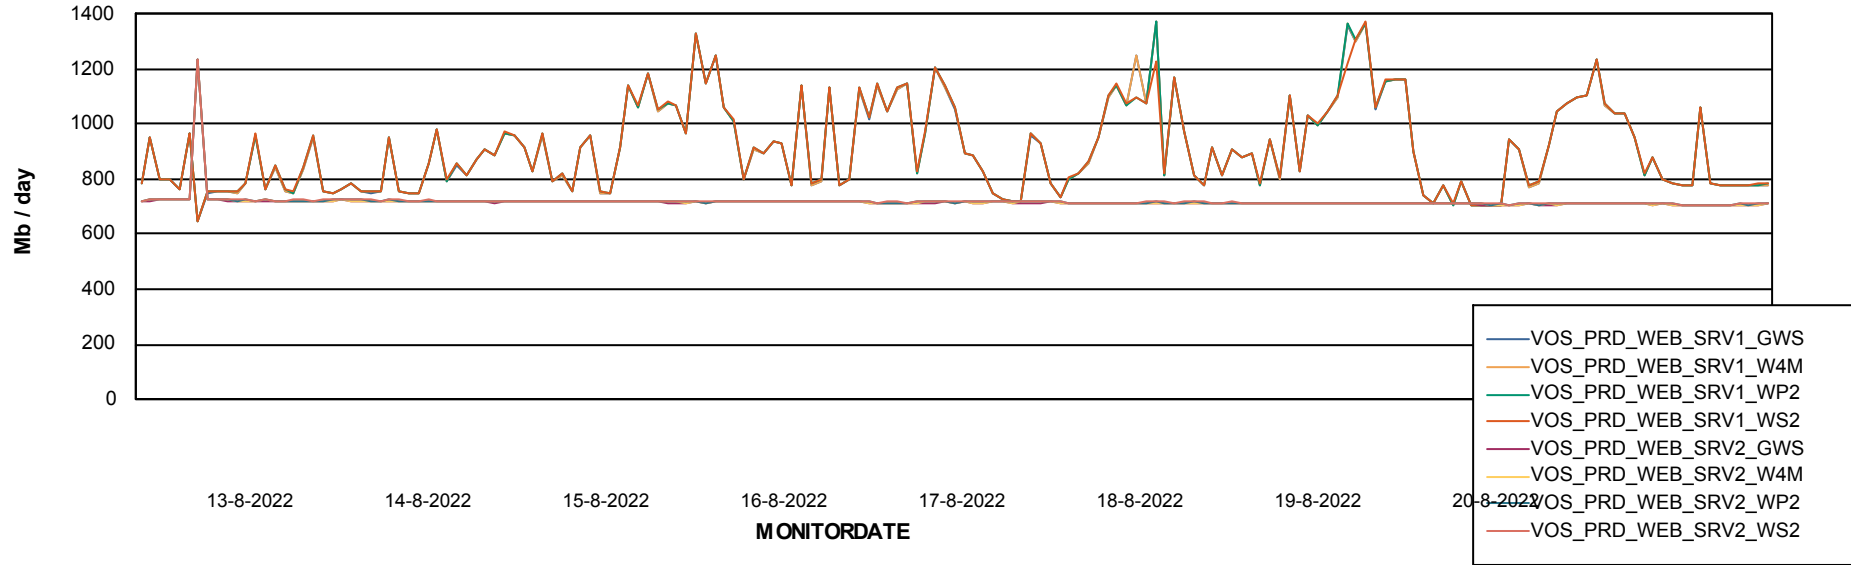

ABSolute Web Component Services

Avg memory used per ABS Web component