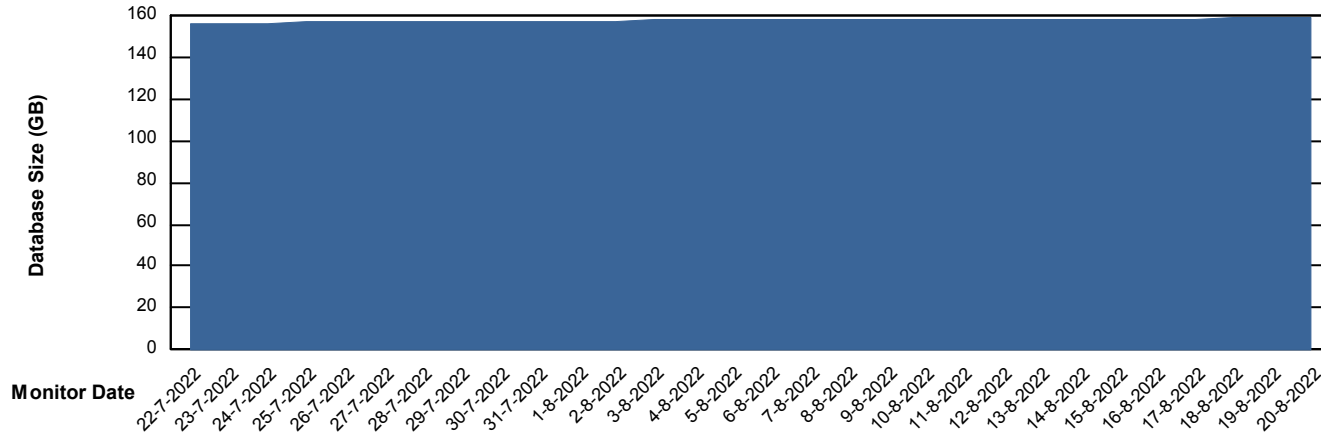

Customer VOS_Production
Database ID 143

Database Performance VOSDB_Standby

Weekly SLA Customer Report

Customer VOS_Production
Database ID 143

DATABASE SIZE VOSDB_BI

Database growth over last month

DATABASE SIZE VOSDB_Production