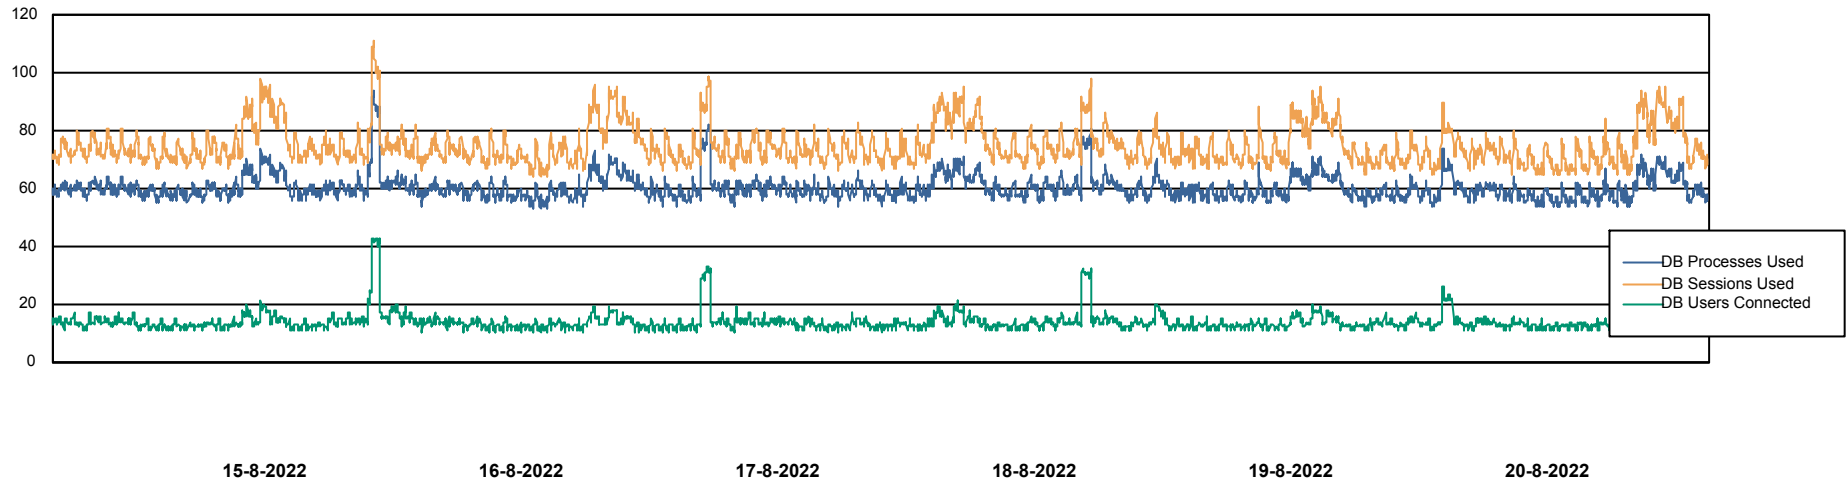

Database Performance VOSDB_BI