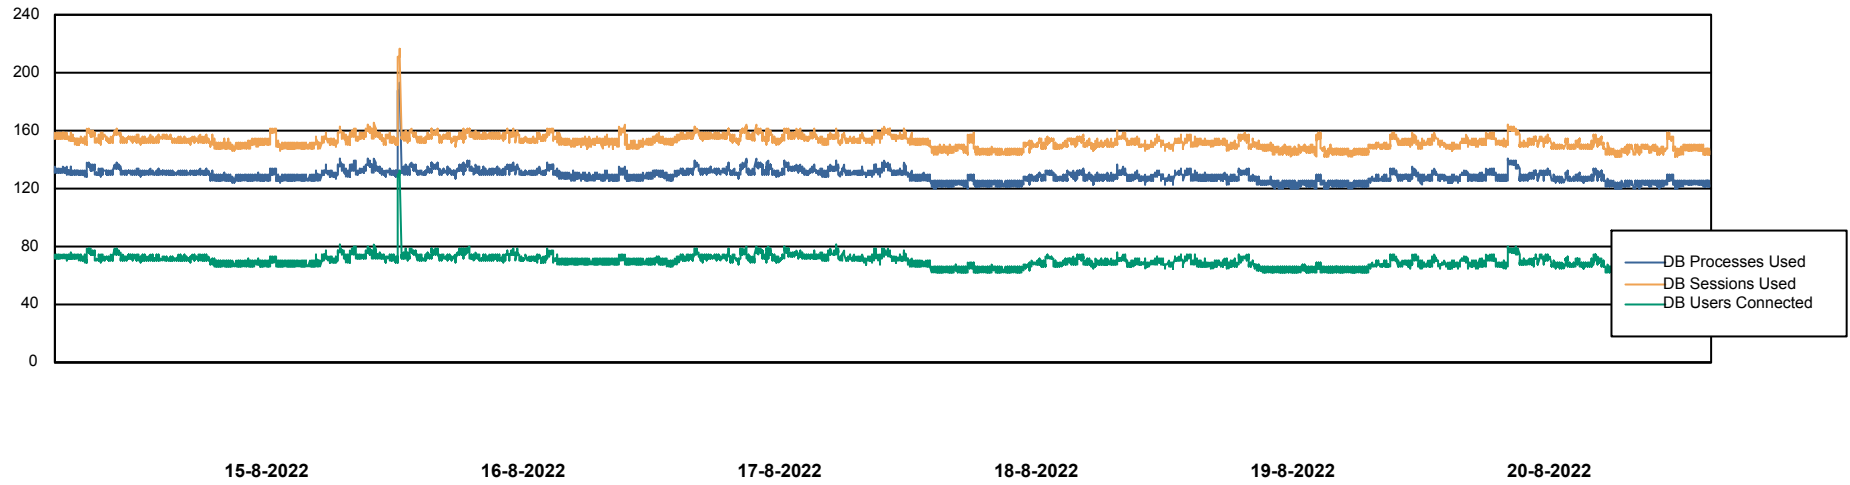

Weekly SLA Customer Report

Customer VOS_Production
Database ID 143

Database Performance VOSDB_BI

Weekly SLA Customer Report

Customer VOS_Production
Database ID 143

Database Performance VOSDB_Production

Weekly SLA Customer Report