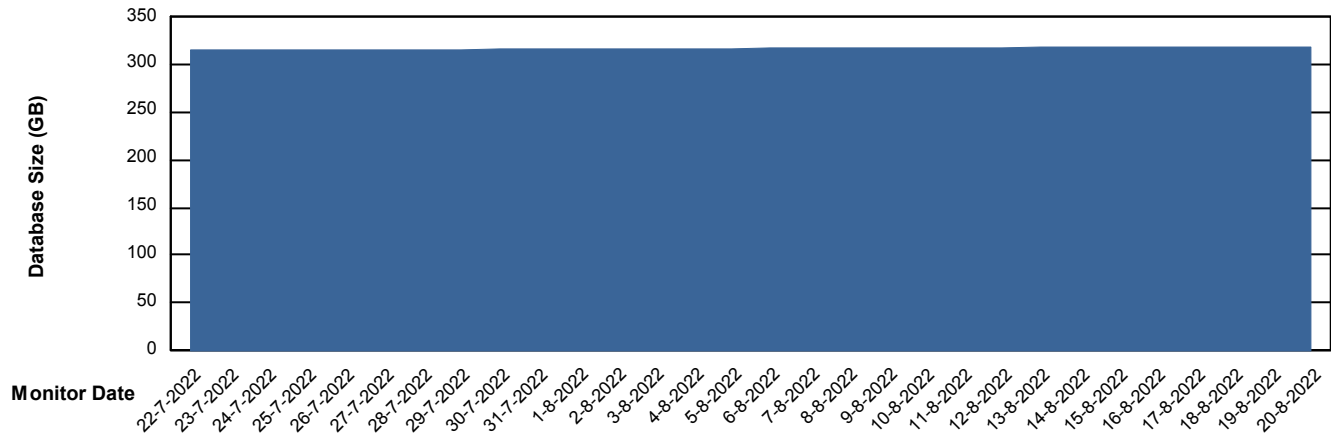

DATABASE SIZE VENDB_Production

Database growth over last month