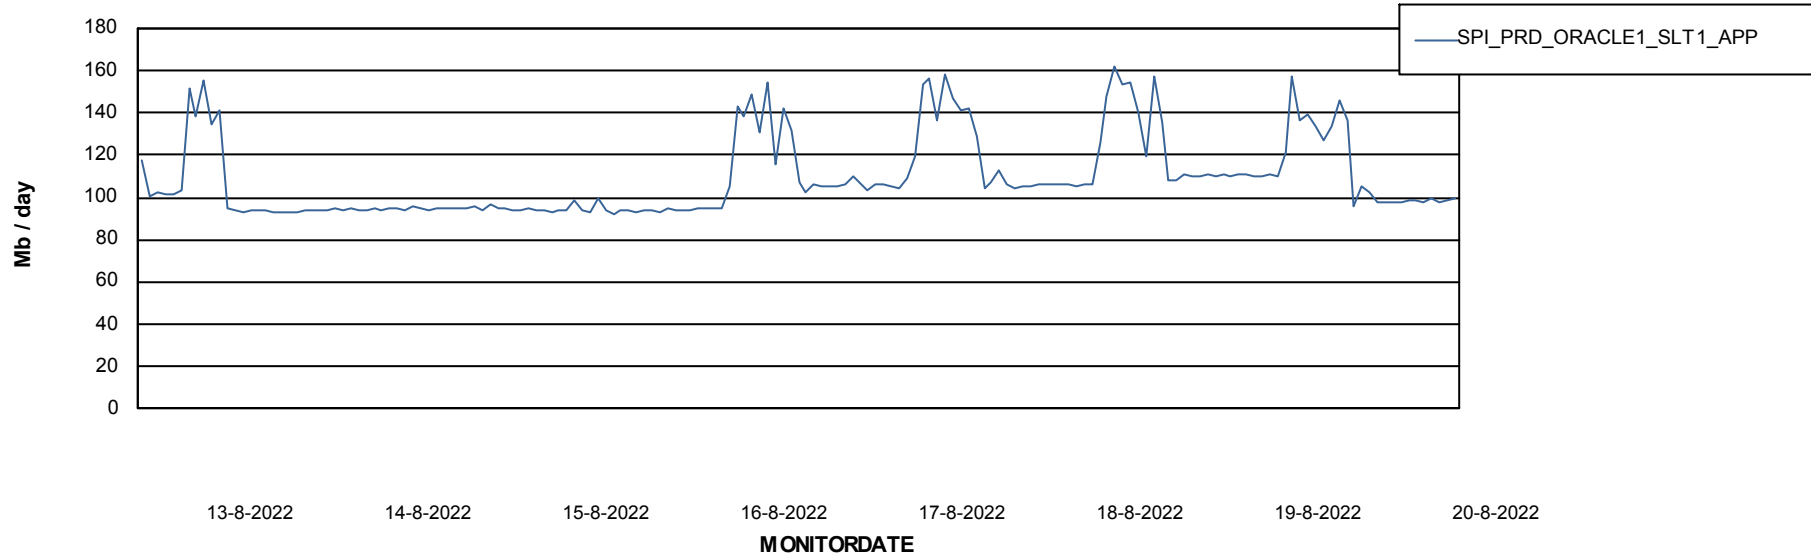

ABSSolute Application Server Services

Avg memory used per ABS Server Service