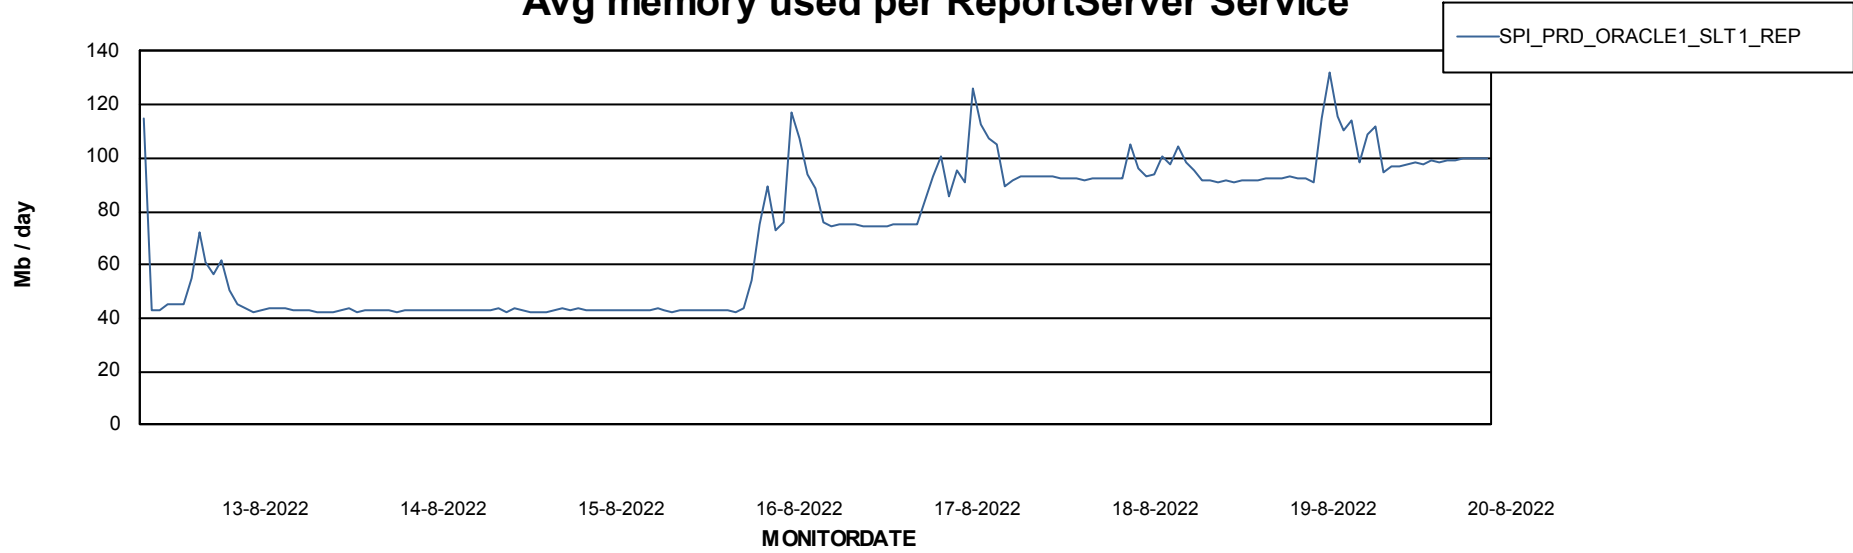

ABSSolute Application ReportServer Services

Avg memory used per ReportServer Service