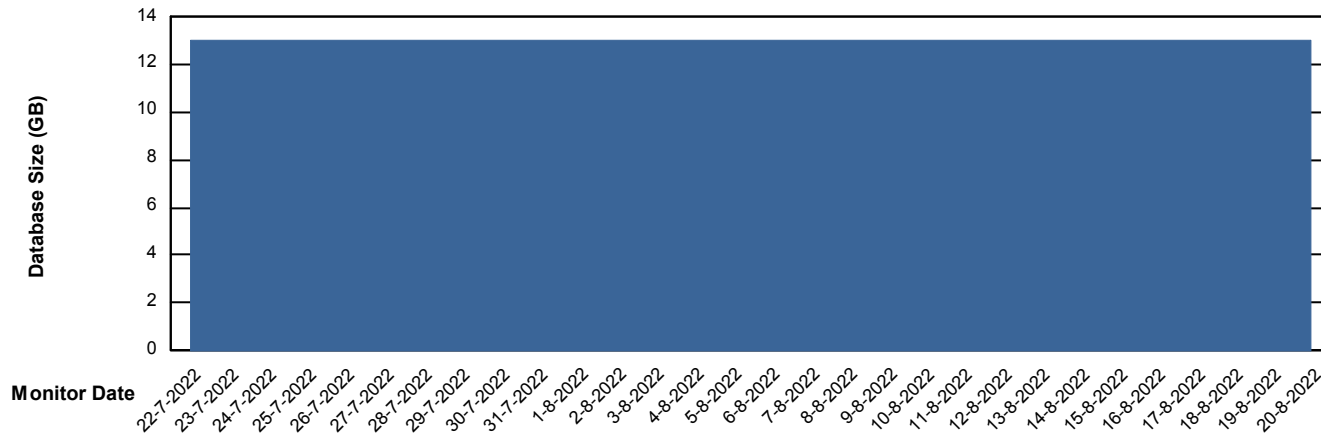

DATABASE SIZE SPIDB_Production

Database growth over last month