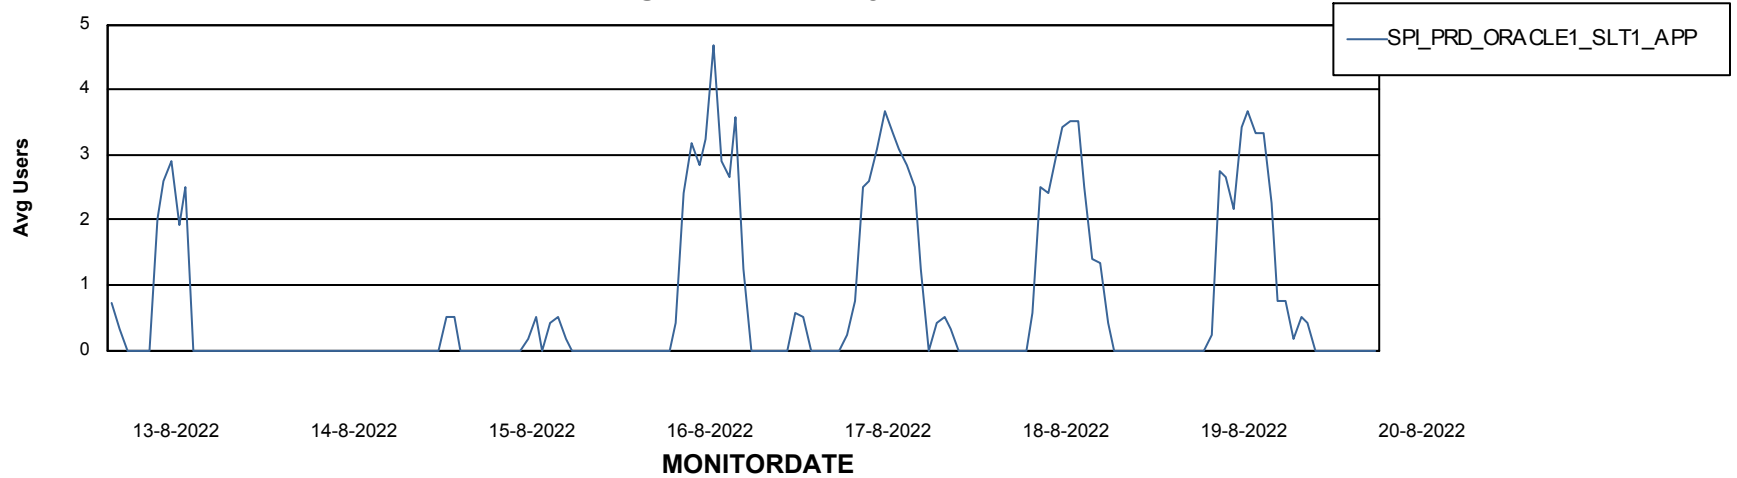

Avg users per day per ABS server