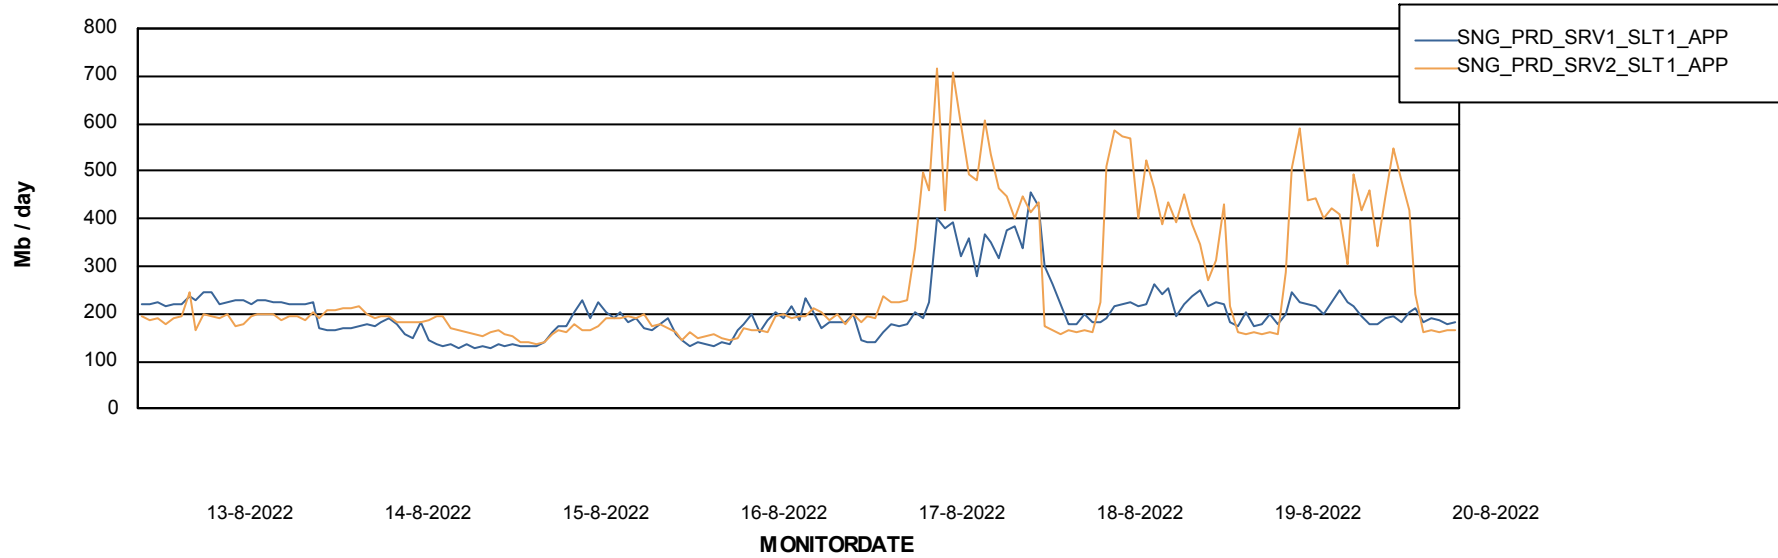

ABSolute Application Server Services

Avg memory used per ABS Server Service