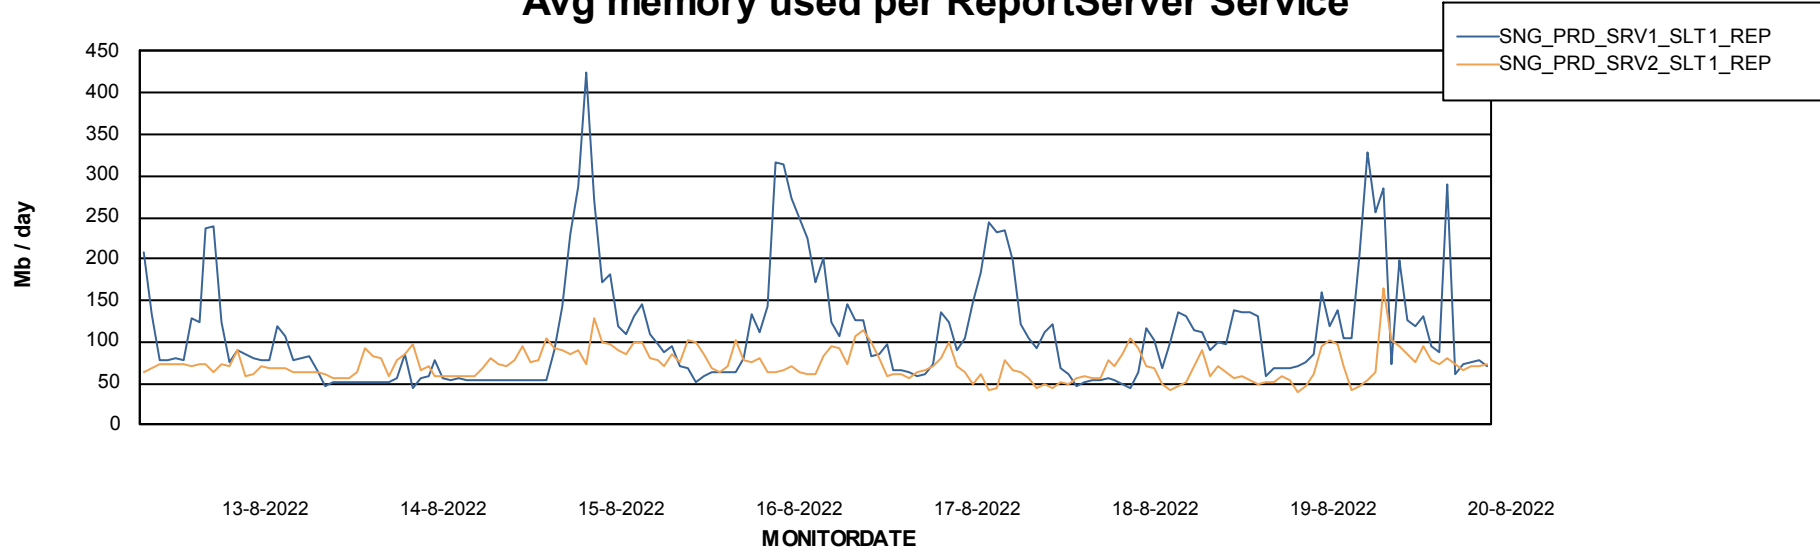

ABSSolute Application ReportServer Services

Avg memory used per ReportServer Service