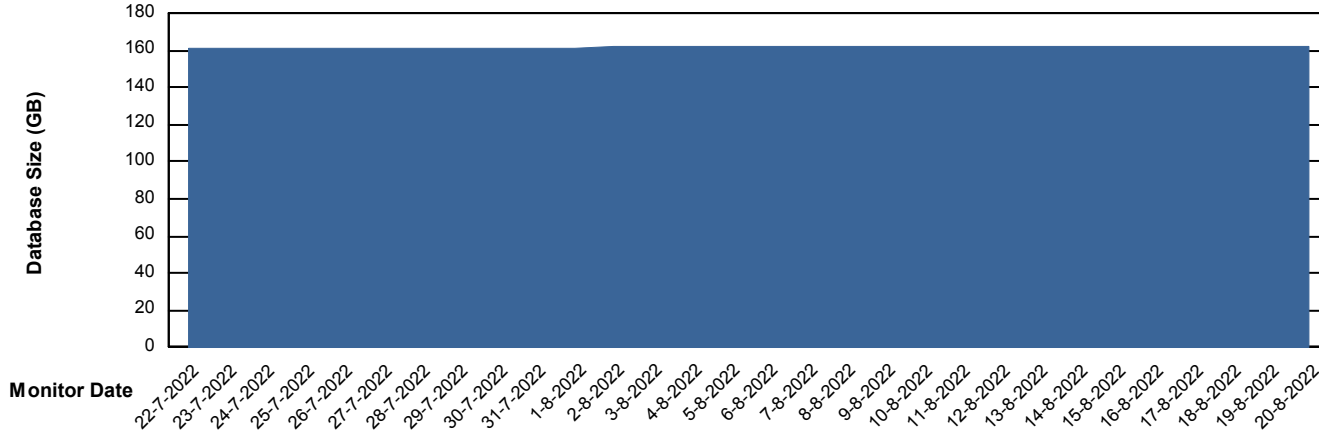

Database growth over last month

Database Tablespace SNG_PRD_ORACLE1

Date	Tablespace Name	Filesize (Gb)	Usedsize (Gb)	Percentage free
20-8-2022	ABSDATA	48	35	27
	INDX	115	93	19
19-8-2022	ABSDATA	48	35	27
	INDX	115	93	19
18-8-2022	ABSDATA	48	35	27
	INDX	115	93	19
17-8-2022	ABSDATA	48	35	27
	INDX	115	93	19
16-8-2022	ABSDATA	48	35	27
	INDX	115	93	19
15-8-2022	ABSDATA	48	35	27
	INDX	115	93	19
14-8-2022	ABSDATA	48	35	27
	INDX	115	93	19