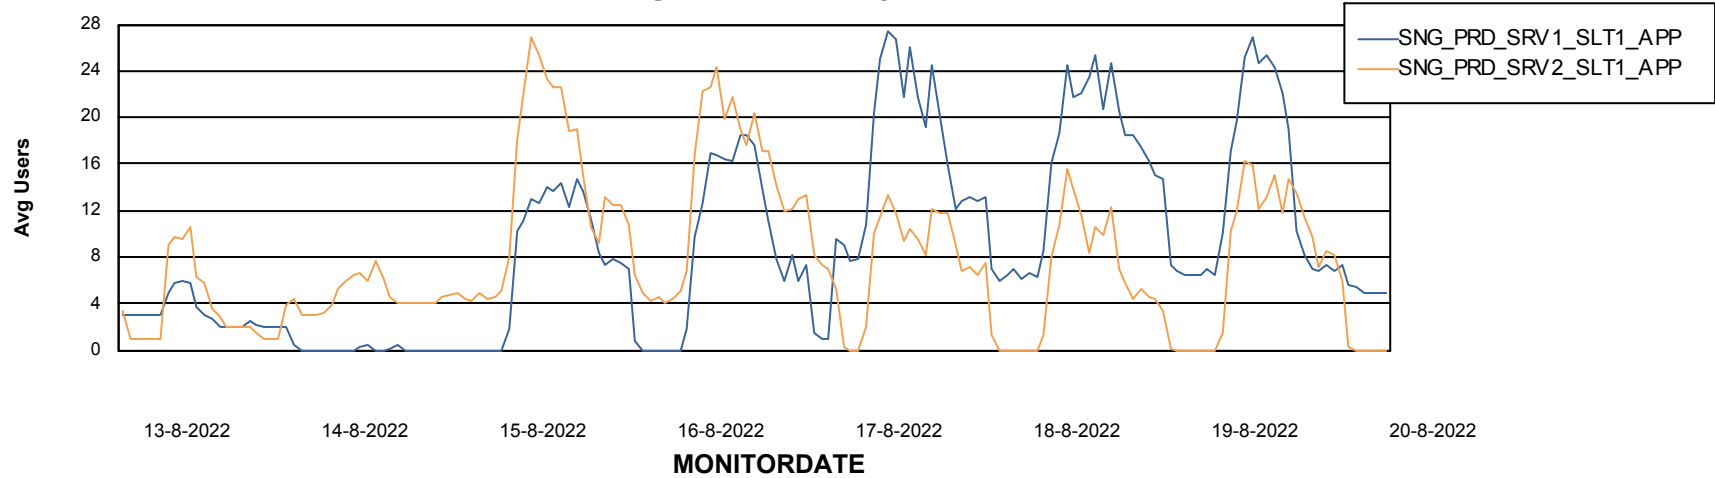

Avg users per day per ABS server