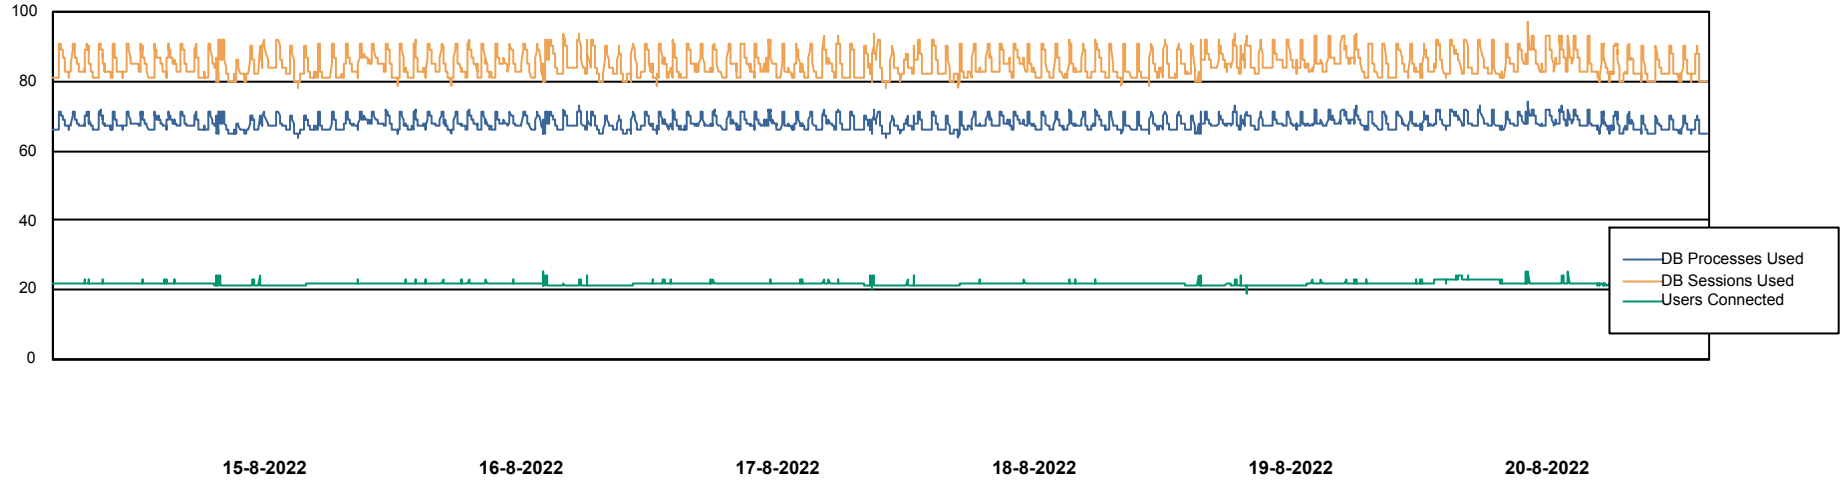

Database Performance RSS_DB_Primary (2020)

DB Processes Max 300
DB Sessions Max 472