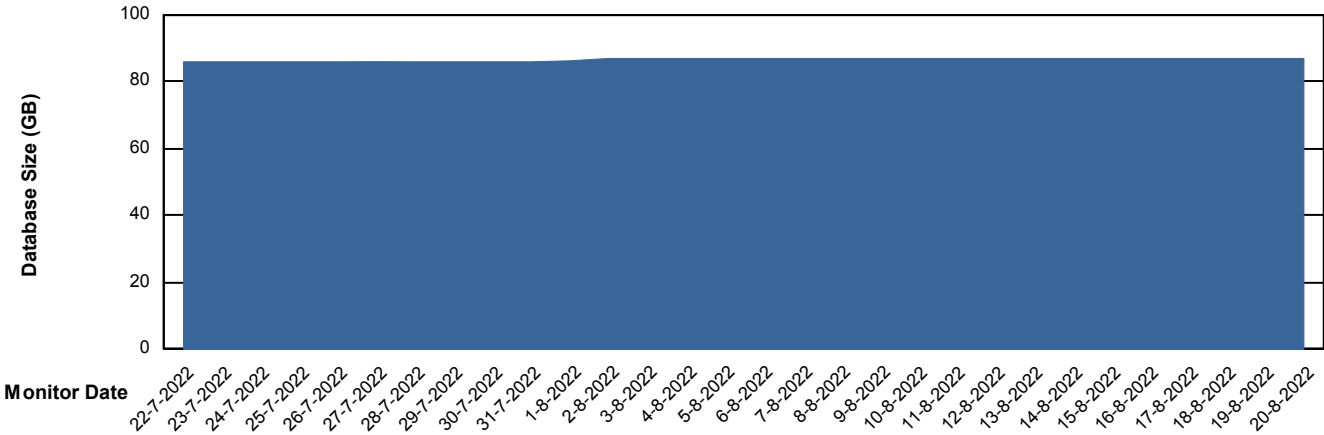

Database Performance RSS_DB_Standby (2020)

DB Processes Max 300
DB Sessions Max 472

Weekly SLA Customer Report

Customer RSS Production
 Database ID 52

DATABASE SIZE RSS_DB_Primary (2020)

Database growth over last month