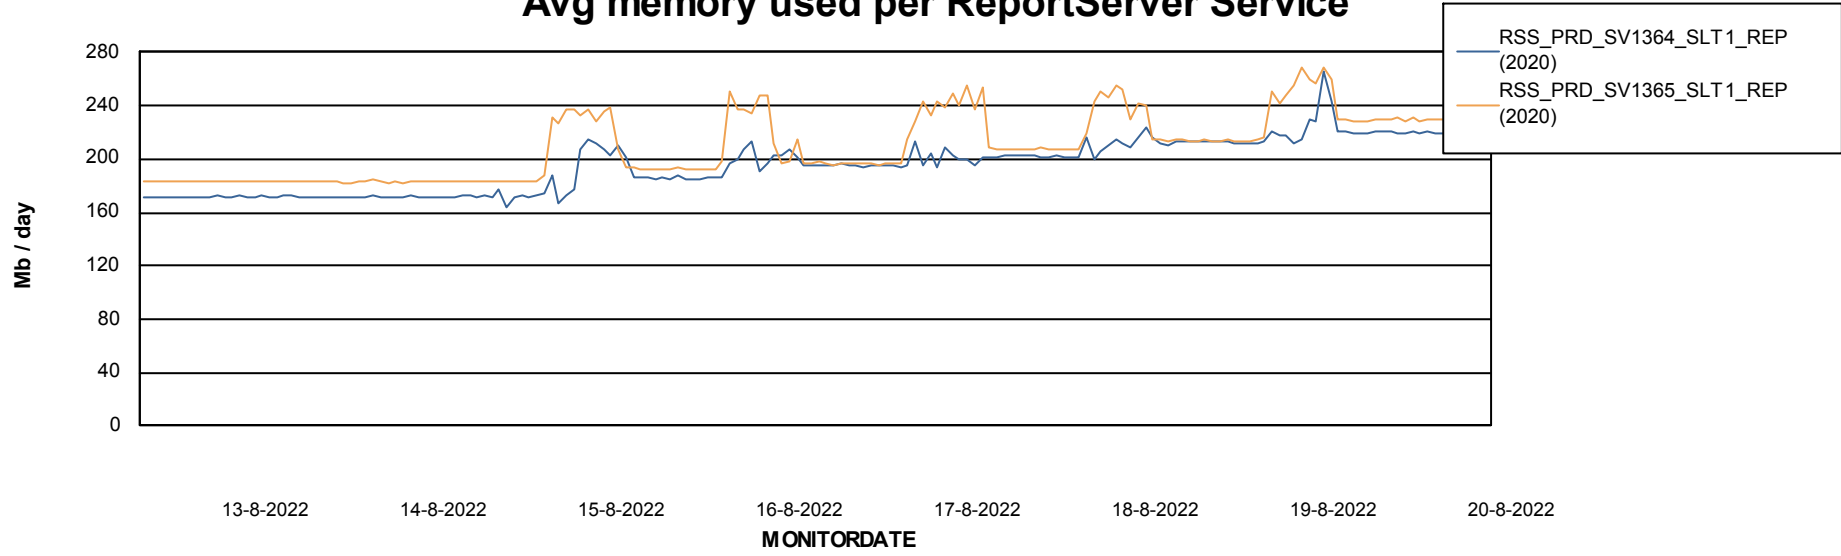

Avg memory used per ABS Server Service

Avg users per day per ABS server

Weekly SLA Customer Report

Customer RSS Production
Database ID 52

ABSSolute Application ReportServer Services

Avg memory used per ReportServer Service