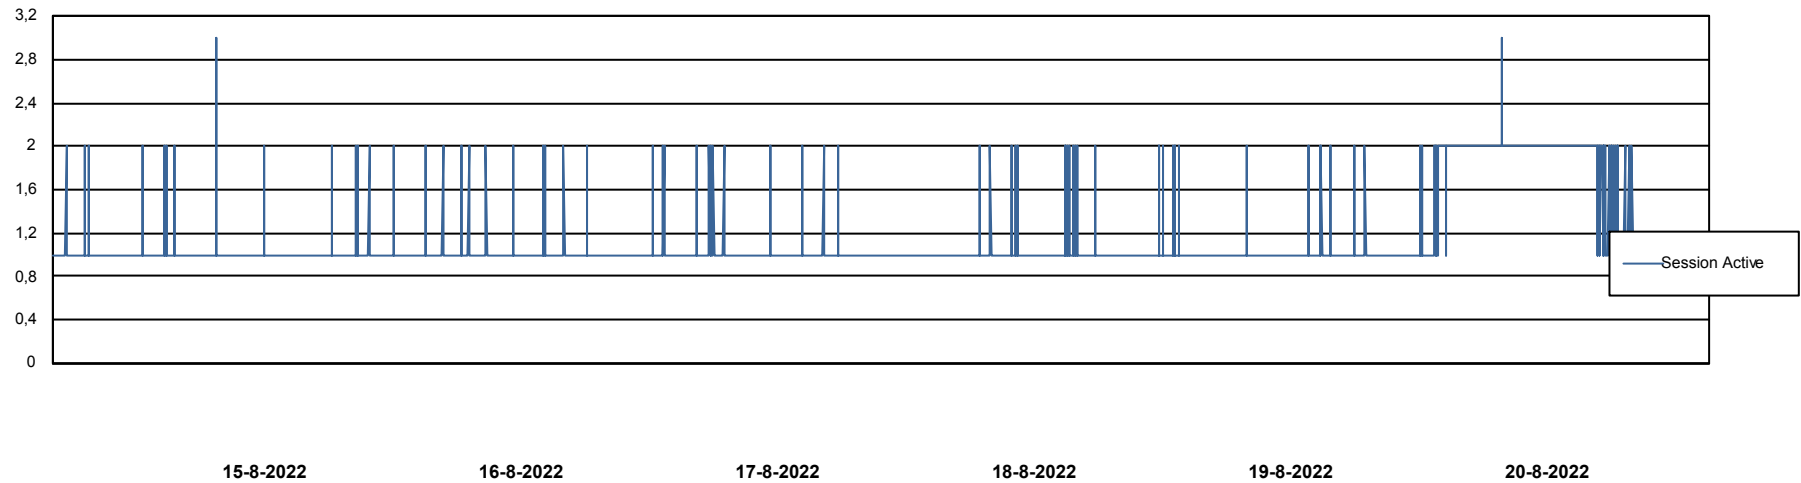

Database Performance RSS_DB_Primary (2020)

DB Processes Max 300
DB Sessions Max 472