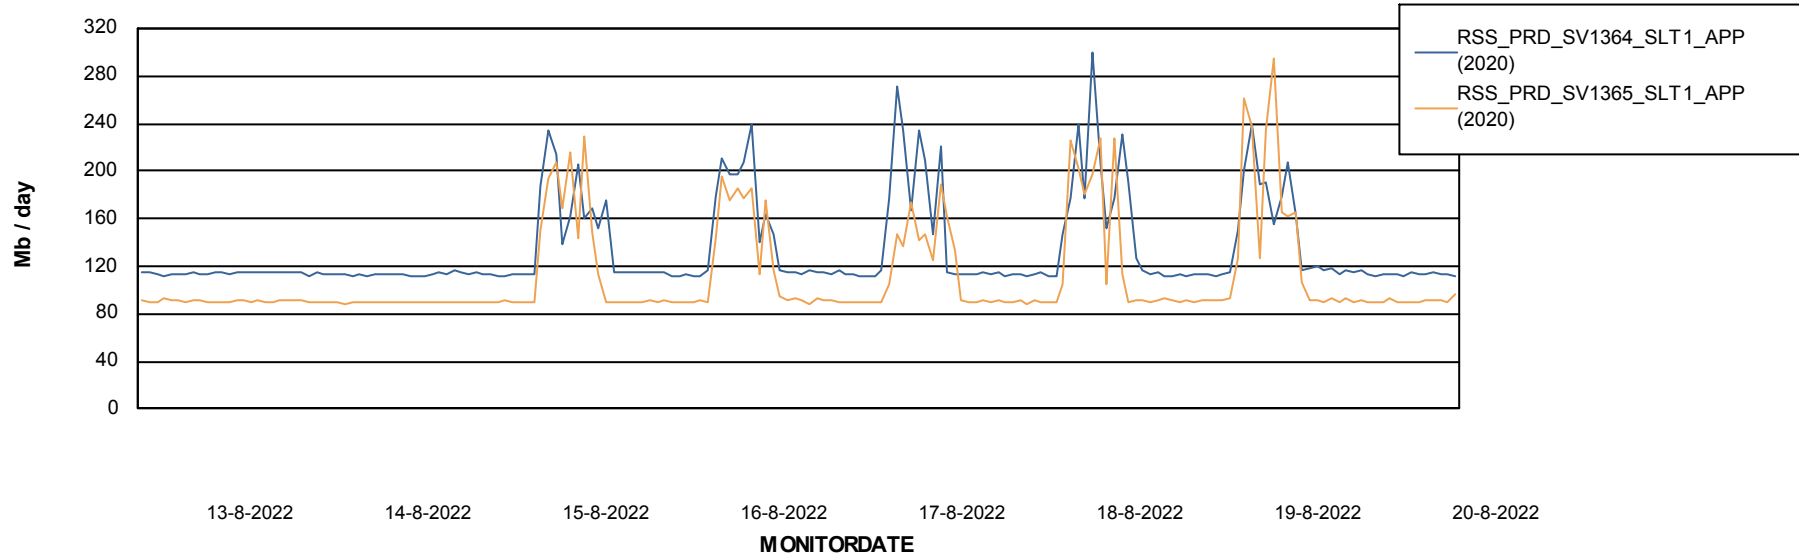

ABSSolute Application Server Services

Avg memory used per ABS Server Service