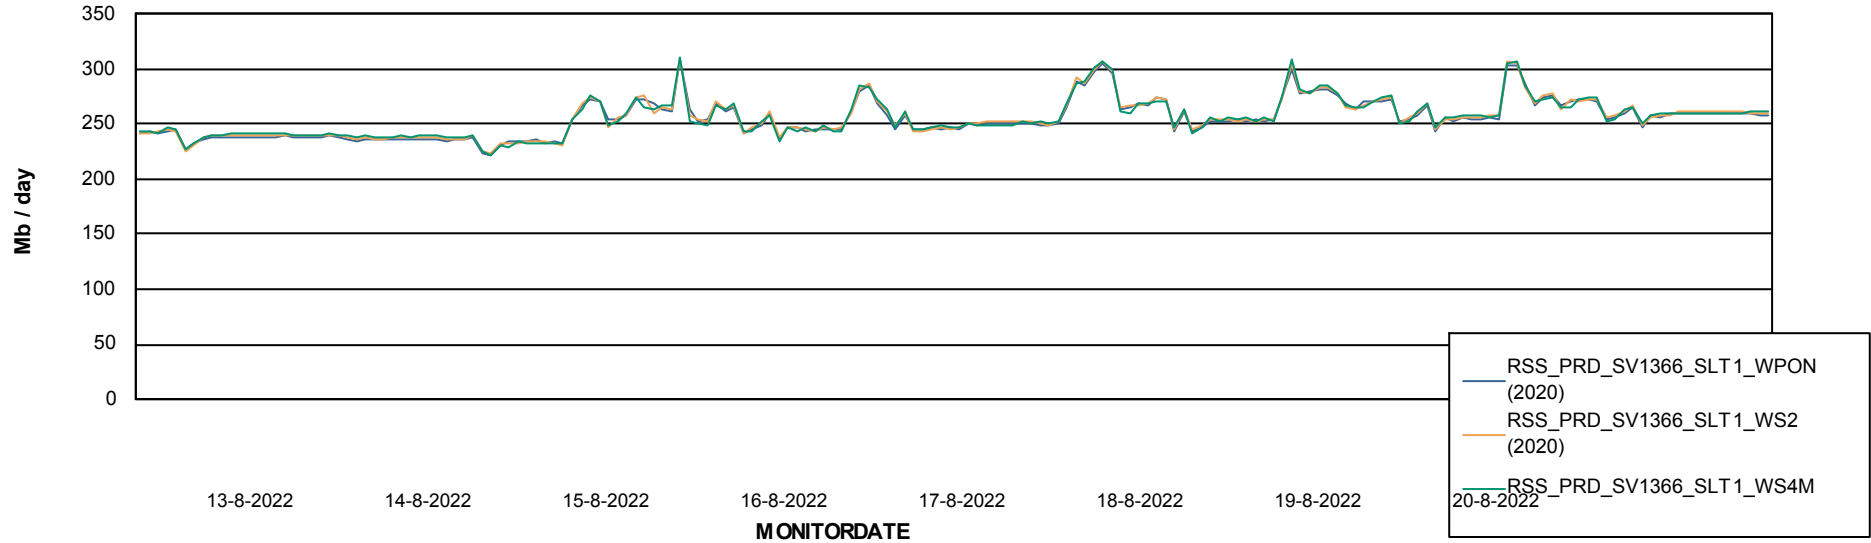

ABSSolute Web Component Services

Avg memory used per ABS Web component