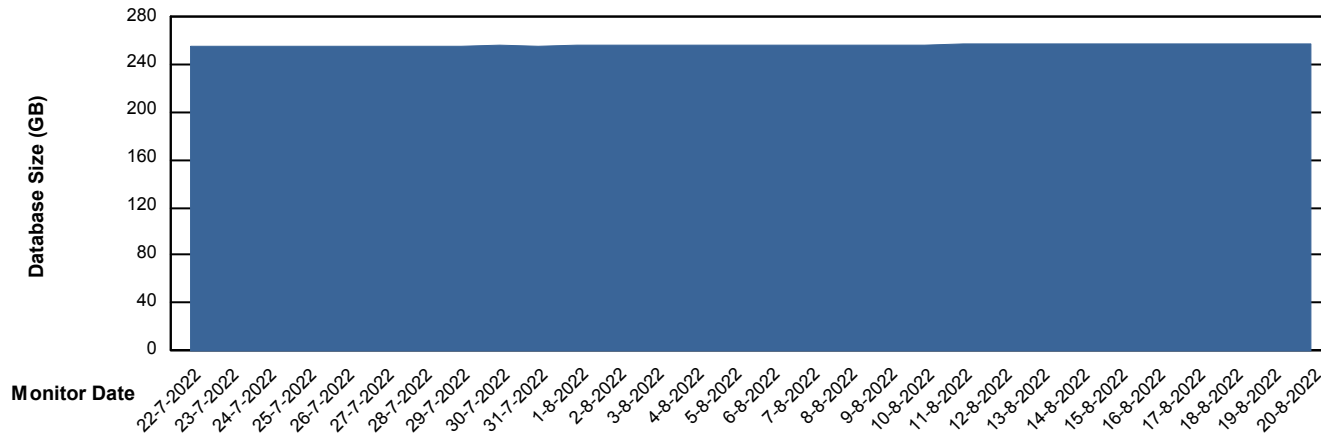

Weekly SLA Customer Report

Customer RFL_Production
Database ID 36

Database Performance RFLDB_Production

Weekly SLA Customer Report

Customer RFL_Production
Database ID 36

Database Performance RFLDB_Standby

DATABASE SIZE RFLDB_Production

Database growth over last month

Weekly SLA Customer Report

Customer RFL_Production
 Database ID 36

Database Tablespace RFLDB_Production

Date	Tablespace Name	Filesize (Gb)	Usedsize (Gb)	Percentage free
20-8-2022	ABSDATA	90	69	23
	INDX	216	178	17
19-8-2022	ABSDATA	90	69	23
	INDX	216	178	17
18-8-2022	ABSDATA	90	69	23
	INDX	216	178	17
17-8-2022	ABSDATA	90	69	23
	INDX	216	178	18
16-8-2022	ABSDATA	90	69	23
	INDX	216	178	18
15-8-2022	ABSDATA	90	69	23
	INDX	216	178	18
14-8-2022	ABSDATA	90	69	23
	INDX	216	178	18