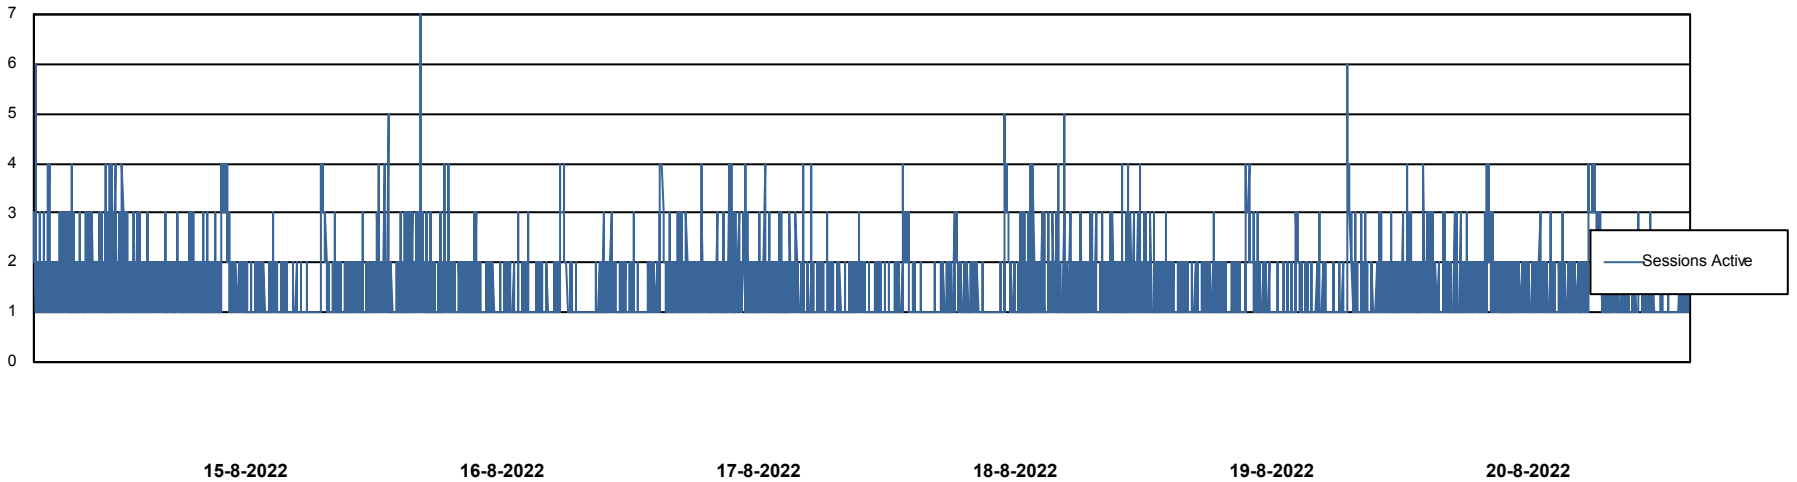

Harddisk Usage RFL_STB

	Free disk space on C: (%)	Total disk space on C: (Gb)	Used disk space on C: (Gb)	Free disk space on D: (%)	Total disk space on D: (Gb)	Used disk space on D: (Gb)	Free disk space on E: (%)	Total disk space on E: (Gb)	Used disk space on E: (Gb)	Free disk space on F: (%)
20-8-2022	25	195	147	72	559	156	36	559	357	80
19-8-2022	25	195	147	72	559	156	36	559	357	80
18-8-2022	25	195	147	72	559	156	36	559	357	80
17-8-2022	25	195	147	72	559	156	36	559	357	80
16-8-2022	25	195	147	72	559	156	36	559	357	79
15-8-2022	25	195	147	72	559	156	36	559	357	80
14-8-2022	25	195	147	72	559	156	36	559	357	80

Weekly SLA Customer Report

Customer RFL_Production
Database ID 36

Database Performance RFLDB_Production

Weekly SLA Customer Report

Customer RFL_Production
Database ID 36

Database Performance RFLDB_Standby

DATABASE SIZE RFLDB_Production