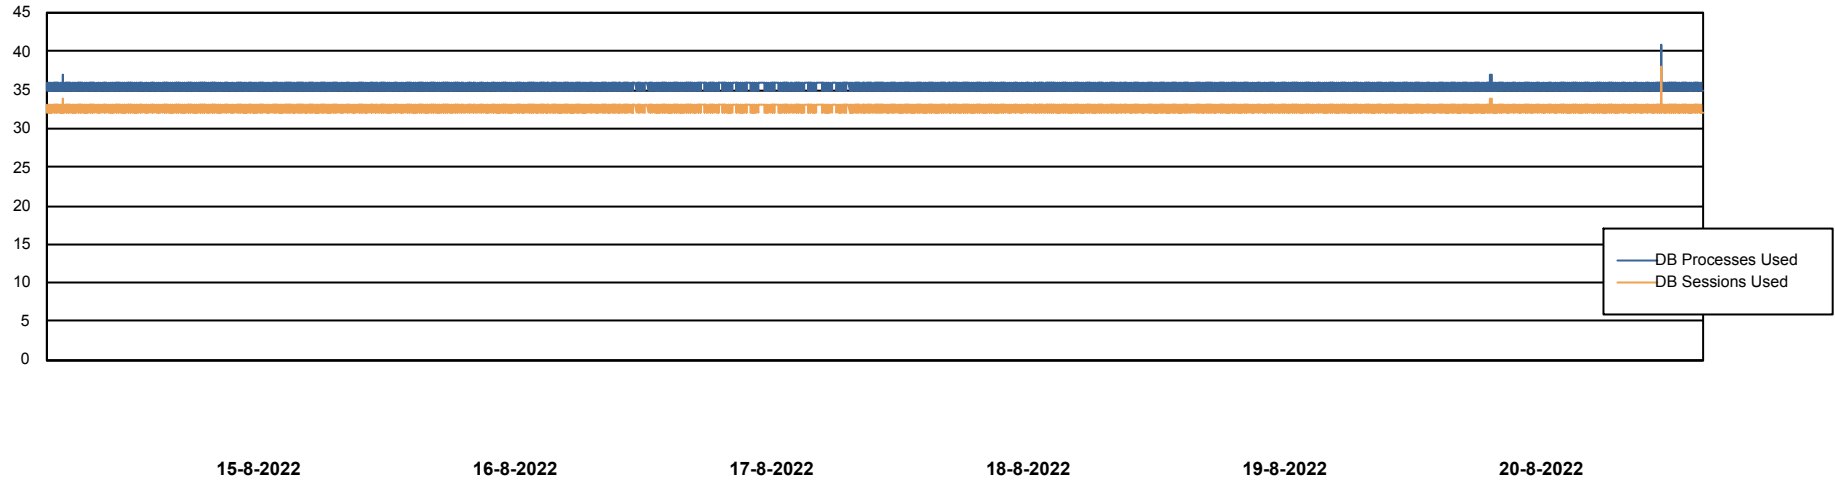

Weekly SLA Customer Report

Customer RFL_Production
Database ID 36

Database Performance RFLDB_Production

Weekly SLA Customer Report

Customer RFL_Production
Database ID 36

Database Performance RFLDB_Standby

DATABASE SIZE RFLDB_Production

Database growth over last month

Weekly SLA Customer Report

Customer RFL_Production
 Database ID 36

Database Tablespace RFLDB_Production

Date	Tablespace Name	Filesize (Gb)	Usedsize (Gb)	Percentage free
20-8-2022	ABSDATA	90	69	23
	INDX	216	178	17
19-8-2022	ABSDATA	90	69	23
	INDX	216	178	17
18-8-2022	ABSDATA	90	69	23
	INDX	216	178	17
17-8-2022	ABSDATA	90	69	23
	INDX	216	178	18
16-8-2022	ABSDATA	90	69	23
	INDX	216	178	18
15-8-2022	ABSDATA	90	69	23
	INDX	216	178	18
14-8-2022	ABSDATA	90	69	23
	INDX	216	178	18