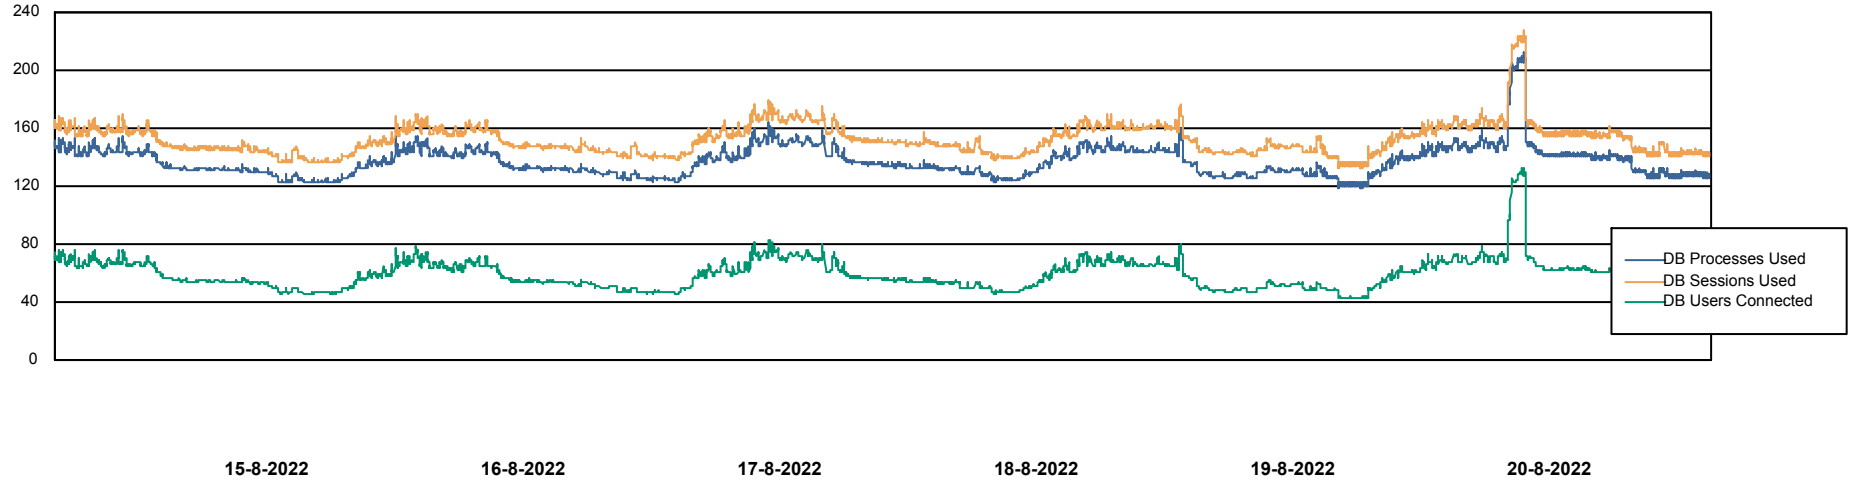

Harddisk Usage RFL_STB

	Free disk space on C: (%)	Total disk space on C: (Gb)	Used disk space on C: (Gb)	Free disk space on D: (%)	Total disk space on D: (Gb)	Used disk space on D: (Gb)	Free disk space on E: (%)	Total disk space on E: (Gb)	Used disk space on E: (Gb)	Free disk space on F: (%)
20-8-2022	25	195	147	72	559	156	36	559	357	80
19-8-2022	25	195	147	72	559	156	36	559	357	80
18-8-2022	25	195	147	72	559	156	36	559	357	80
17-8-2022	25	195	147	72	559	156	36	559	357	80
16-8-2022	25	195	147	72	559	156	36	559	357	79
15-8-2022	25	195	147	72	559	156	36	559	357	80
14-8-2022	25	195	147	72	559	156	36	559	357	80

Weekly SLA Customer Report

Customer RFL_Production
Database ID 36

Database Performance RFLDB_Production

Weekly SLA Customer Report

Customer RFL_Production
Database ID 36

Database Performance RFLDB_Standby

DATABASE SIZE RFLDB_Production