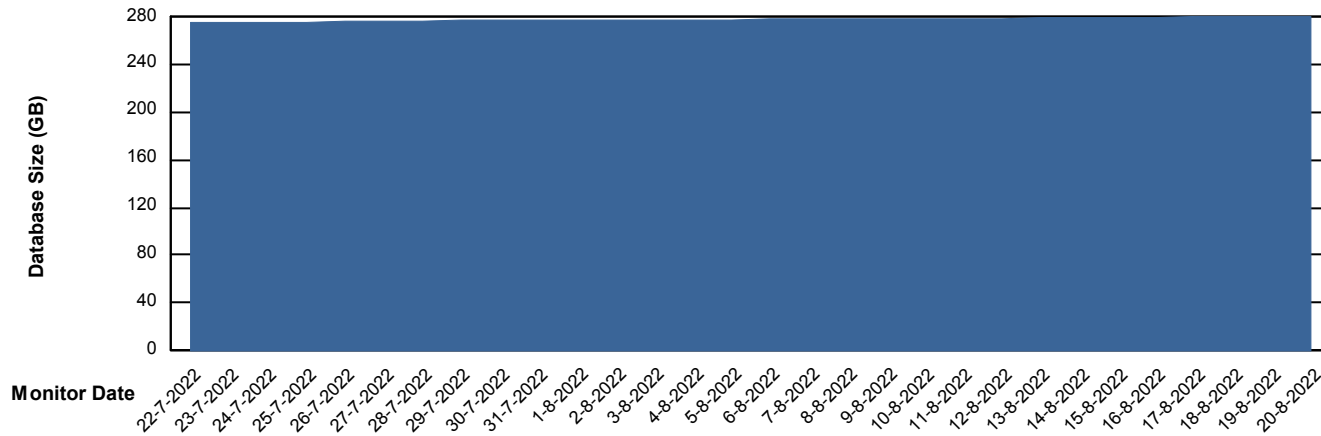

DATABASE SIZE NOA_PRD_NovoABS01_DB

Database growth over last month