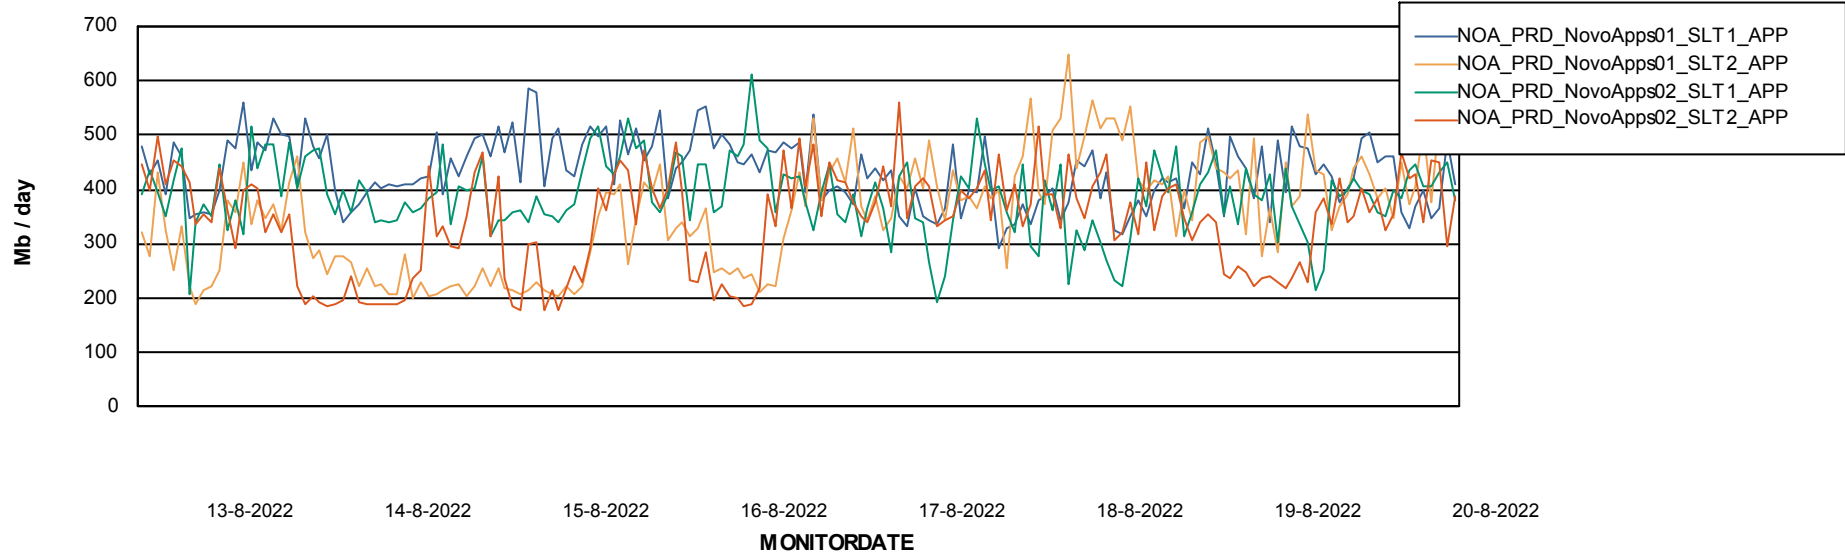

DATABASE SIZE NOA_PRD_NovoABS01_DB

Database growth over last month

Weekly SLA Customer Report

Customer NOA_Production
Database ID 116

Database Tablespace NOA_PRD_NovoABS01_DB

| Date | Tablespace Name | Filesize (Gb) | Usedsize (Gb) | Percentage free |
|-----------|-----------------|---------------|---------------|-----------------|
| 20-8-2022 | ABSDATA | 158 | 115 | 27 |
| | INDX | 196 | 162 | 17 |
| 19-8-2022 | ABSDATA | 158 | 115 | 27 |
| | INDX | 196 | 162 | 17 |
| 18-8-2022 | ABSDATA | 158 | 115 | 27 |
| | INDX | 196 | 162 | 17 |
| 17-8-2022 | ABSDATA | 158 | 115 | 27 |
| | INDX | 196 | 162 | 18 |
| 16-8-2022 | ABSDATA | 158 | 115 | 28 |
| | INDX | 196 | 161 | 18 |
| 15-8-2022 | ABSDATA | 148 | 115 | 23 |
| | INDX | 192 | 161 | 16 |
| 14-8-2022 | ABSDATA | 148 | 114 | 23 |
| | INDX | 192 | 161 | 16 |

Weekly SLA Customer Report

Customer NOA_Production
Database ID 116

ABSSolute Application Server Services

Avg memory used per ABS Server Service

Avg users per day per ABS server

Weekly SLA Customer Report

Customer NOA_Production
Database ID 116