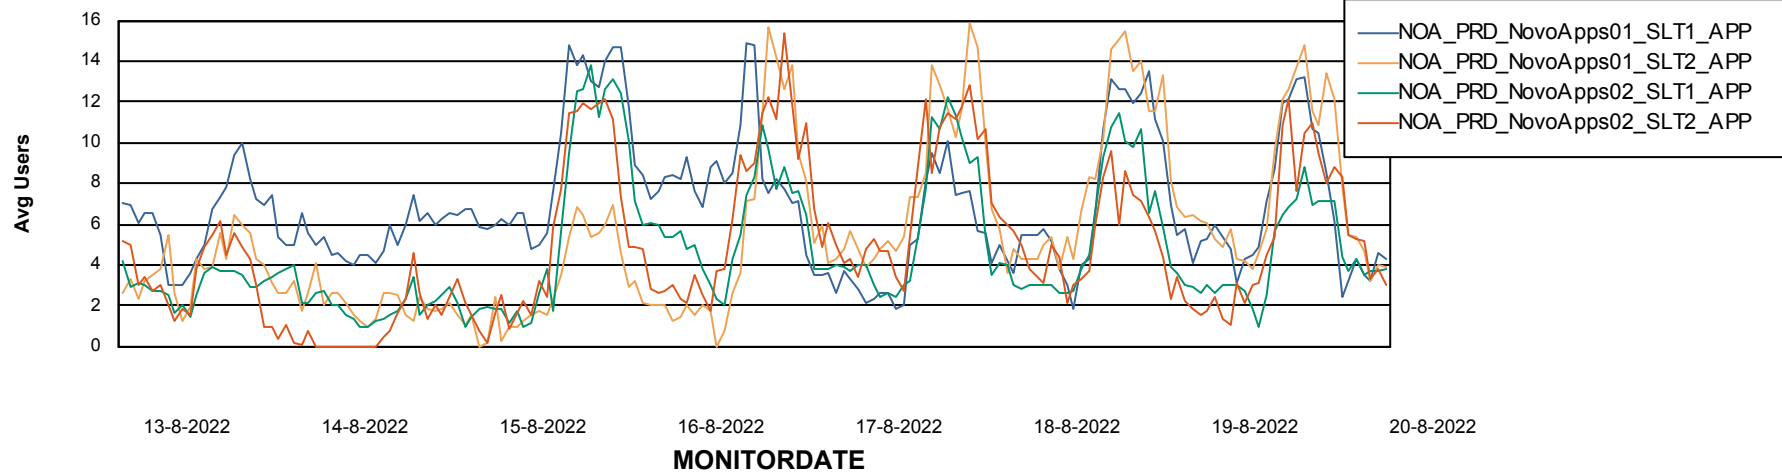

Weekly SLA Customer Report

Customer NOA_Production
Database ID 116

ABSSolute Application Server Services

Avg memory used per ABS Server Service

Avg users per day per ABS server

Weekly SLA Customer Report

Customer NOA_Production
Database ID 116