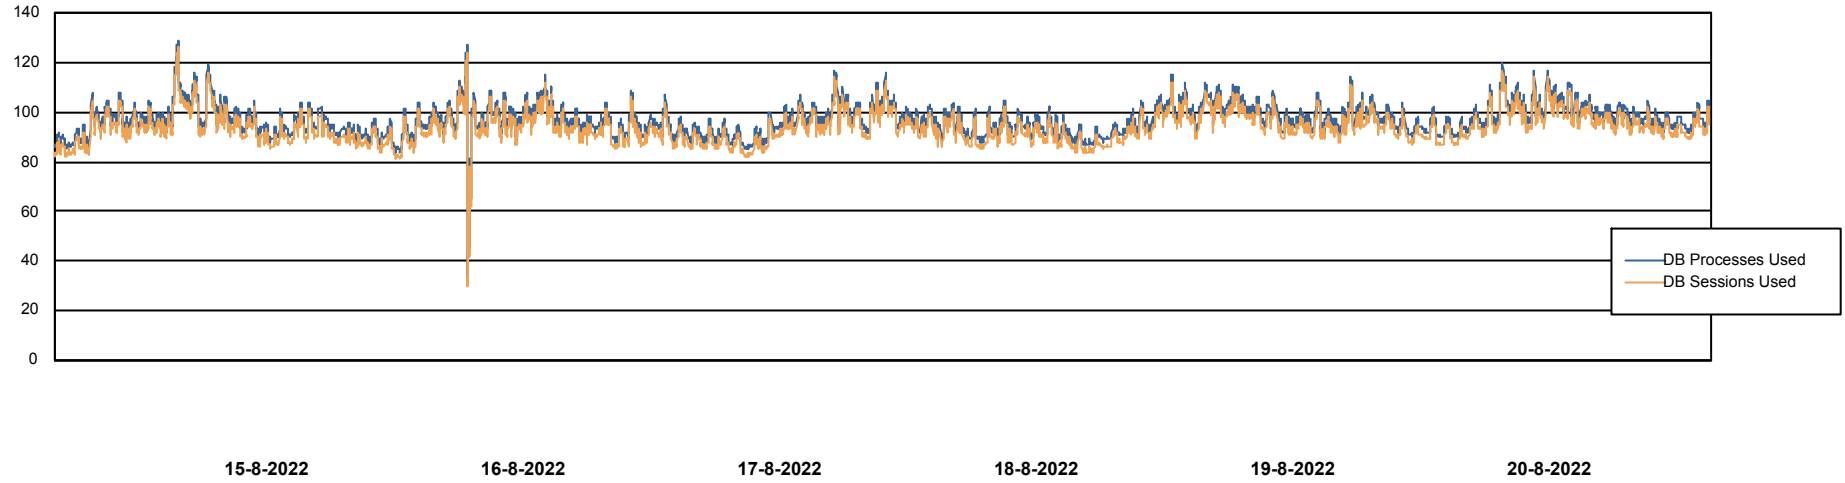

Database Performance NOA_PRD_NovoABS01_DB