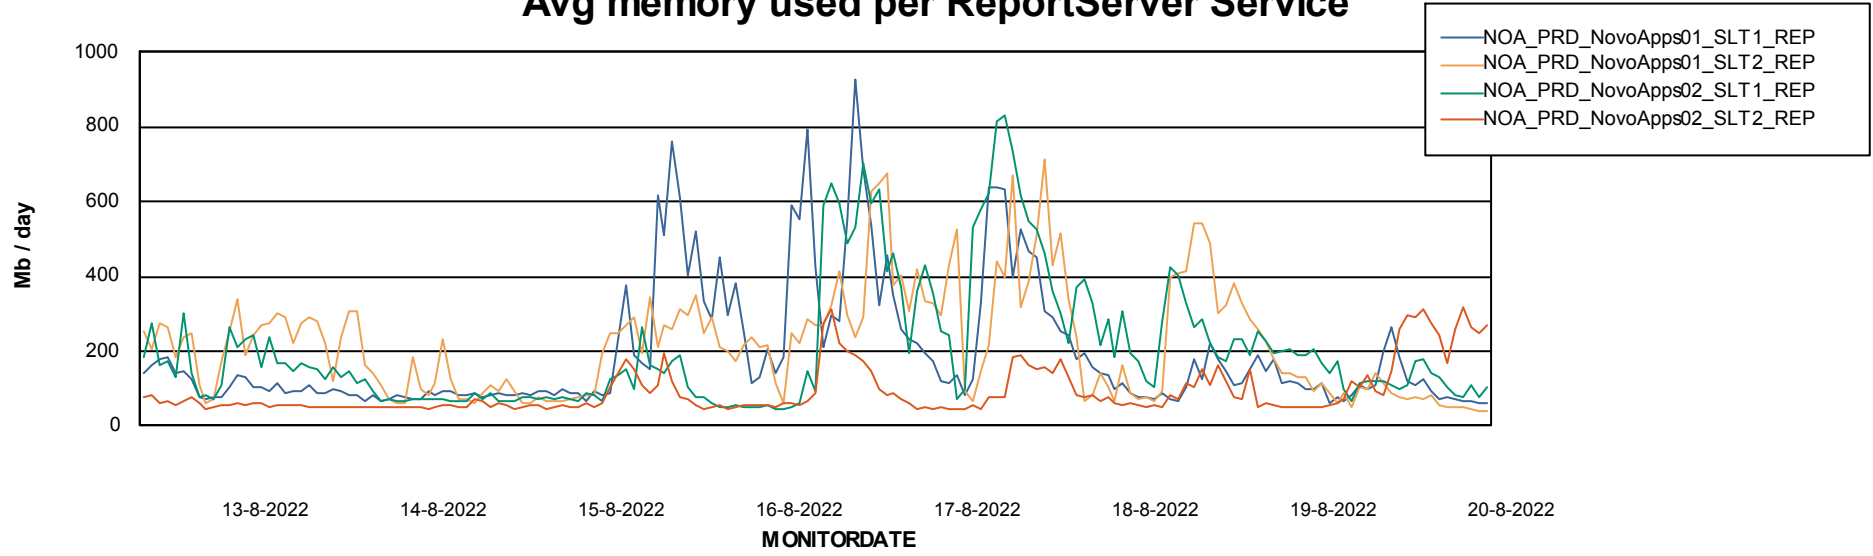

ABSSolute Application ReportServer Services

Avg memory used per ReportServer Service