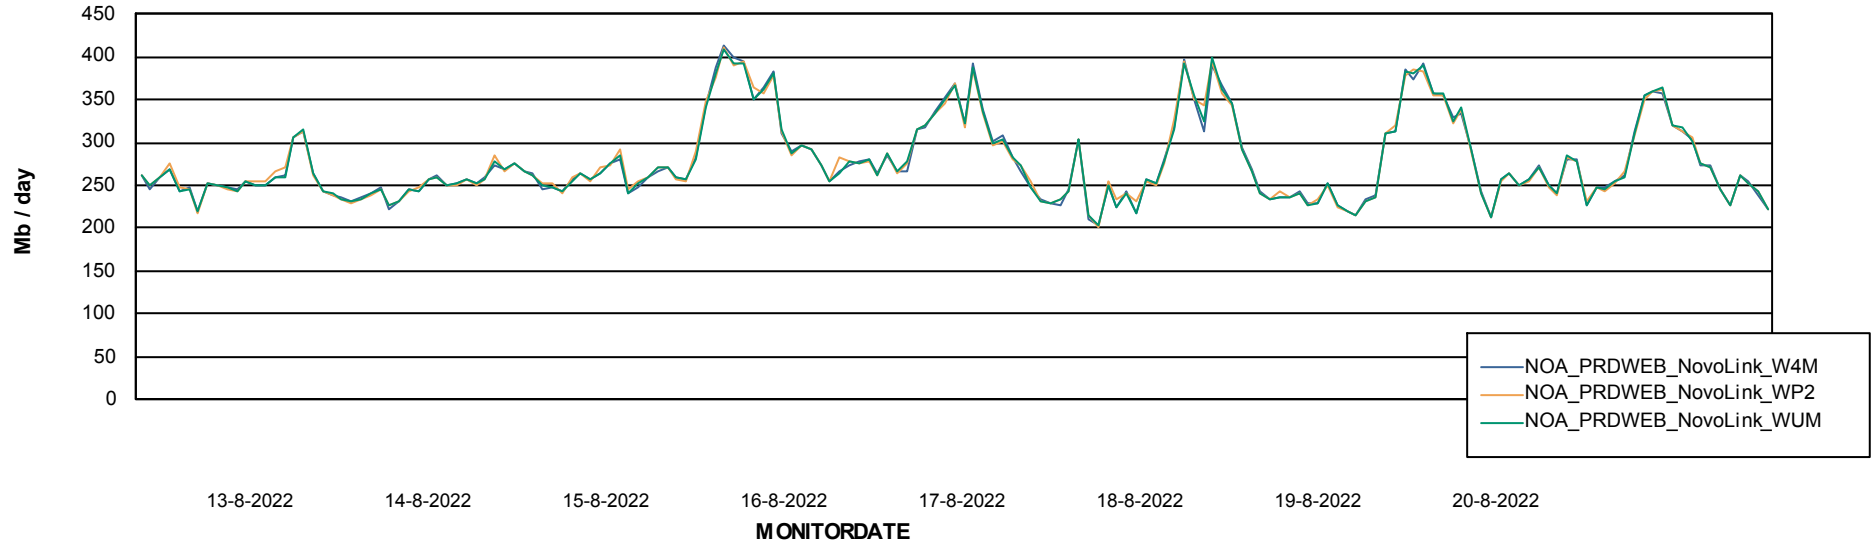

ABSSolute Application ReportServer Services

Avg memory used per ReportServer Service

Weekly SLA Customer Report

Customer NOA_Production
Database ID 116

ABSolute Web Component Services

Avg memory used per ABS Web component