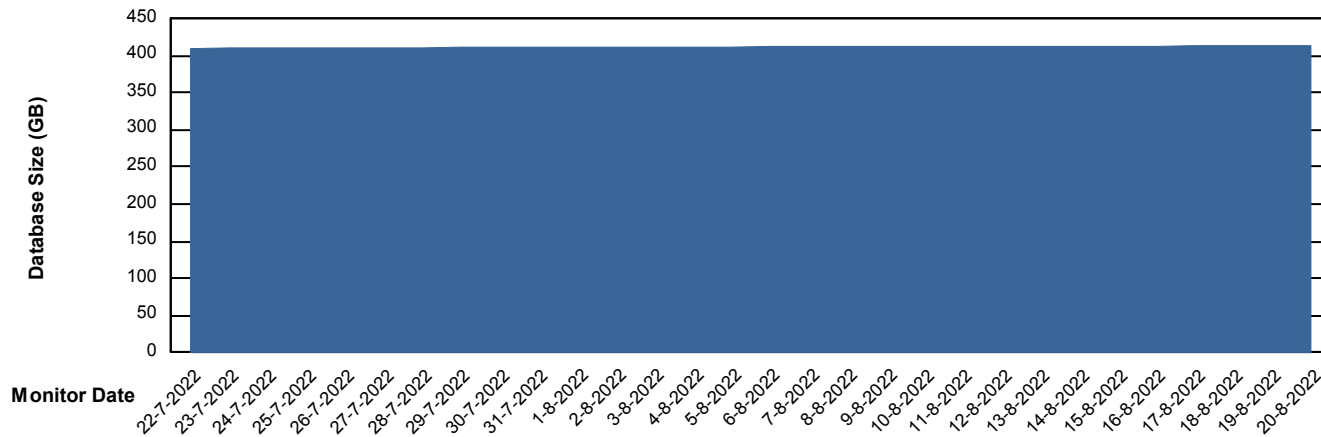

Customer NIX_Production
Database ID 51

Database Performance NIXDB_Standby

Weekly SLA Customer Report

Customer NIX_Production
Database ID 51

DATABASE SIZE NIXDB_BI

Database growth over last month

DATABASE SIZE NIXDB_Production

Database growth over last month

Weekly SLA Customer Report

Customer NIX_Production
Database ID 51

Database Tablespace NIXDB_BI

Date	Tablespace Name	Filesize (Gb)	Usedsize (Gb)	Percentage free
20-8-2022	ABSDATA	89	75	16
	INDX	124	104	16
19-8-2022	ABSDATA	89	75	16
	INDX	124	104	16
18-8-2022	ABSDATA	89	75	16
	INDX	124	104	16
17-8-2022	ABSDATA	89	75	16
	INDX	124	104	16
16-8-2022	ABSDATA	89	75	16
	INDX	124	104	16
15-8-2022	ABSDATA	89	75	16
	INDX	124	104	16
14-8-2022	ABSDATA	89	75	16
	INDX	124	104	16