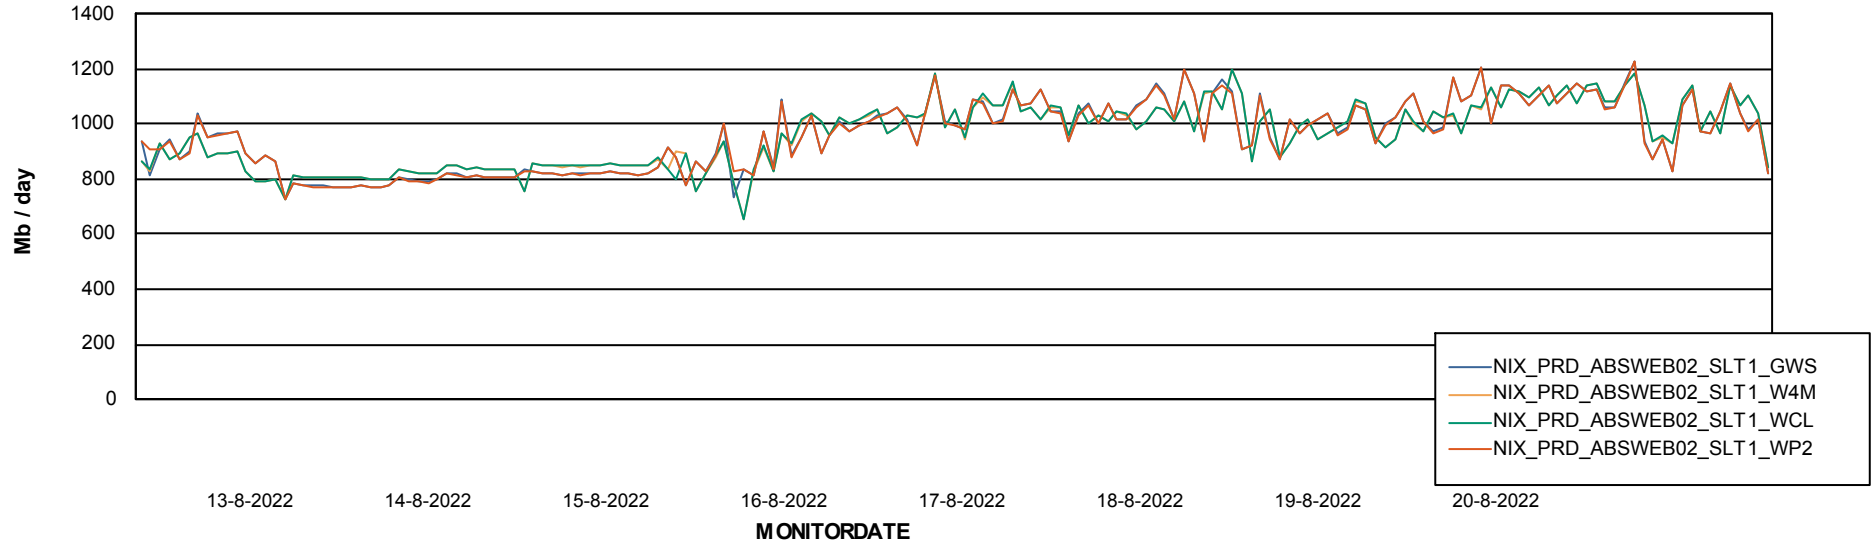

ABSSolute Web Component Services

Avg memory used per ABS Web component