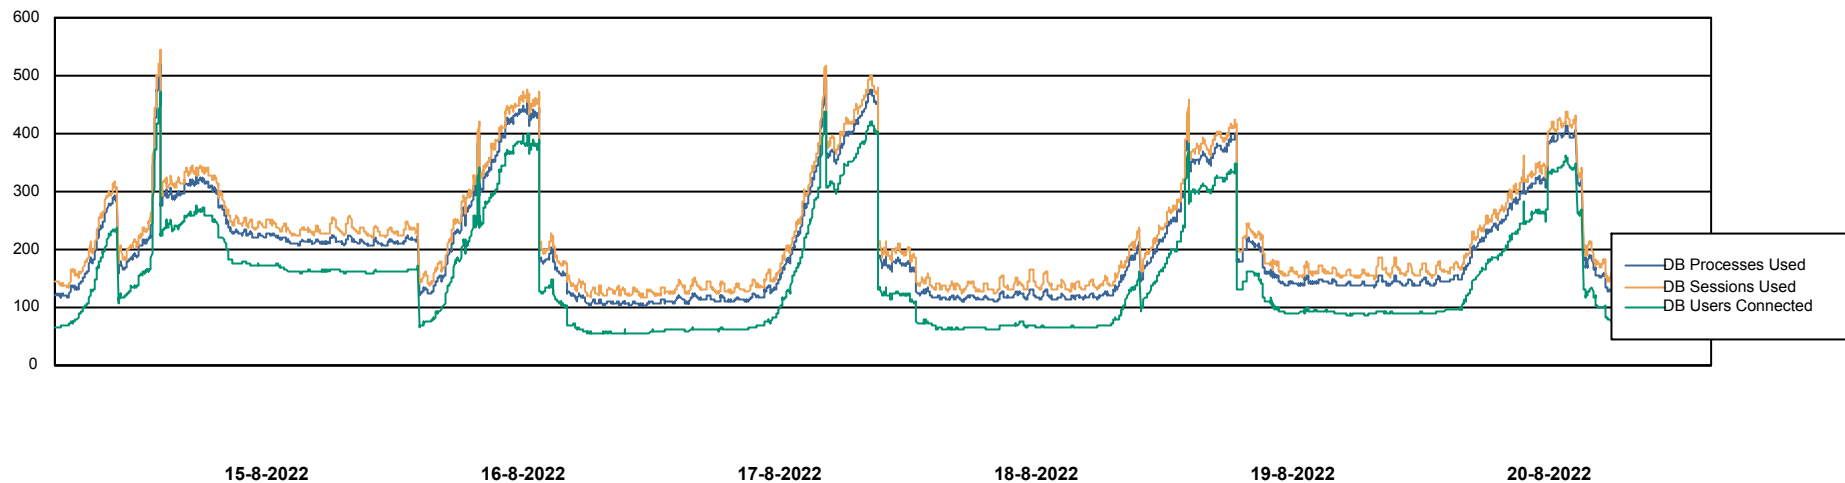

Weekly SLA Customer Report

Customer NIX_Production
Database ID 51

Database Performance NIXDB_BI

Weekly SLA Customer Report

Customer NIX_Production
Database ID 51

Database Performance NIXDB_Production

Weekly SLA Customer Report

Customer NIX_Production
Database ID 51

Database Performance NIXDB_Standby

Weekly SLA Customer Report

Customer NIX_Production
Database ID 51

DATABASE SIZE NIXDB_BI

Database growth over last month

DATABASE SIZE NIXDB_Production