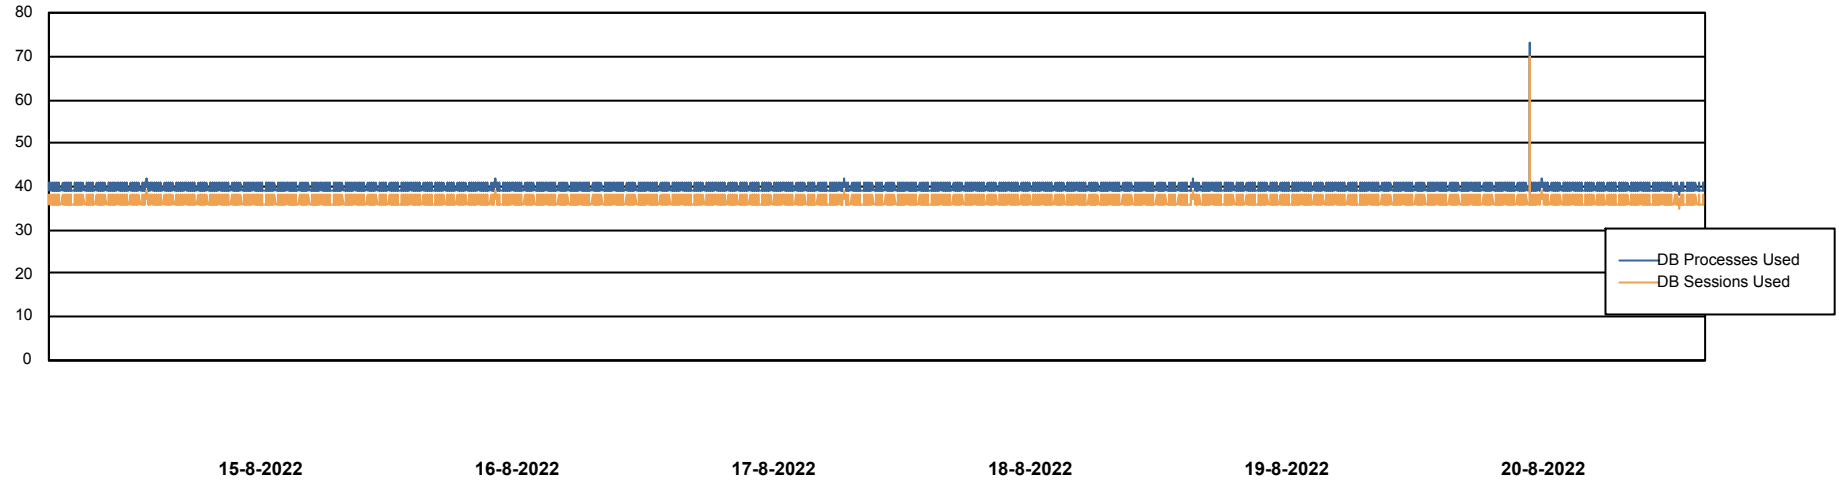

Database Performance NIXDB_Standby