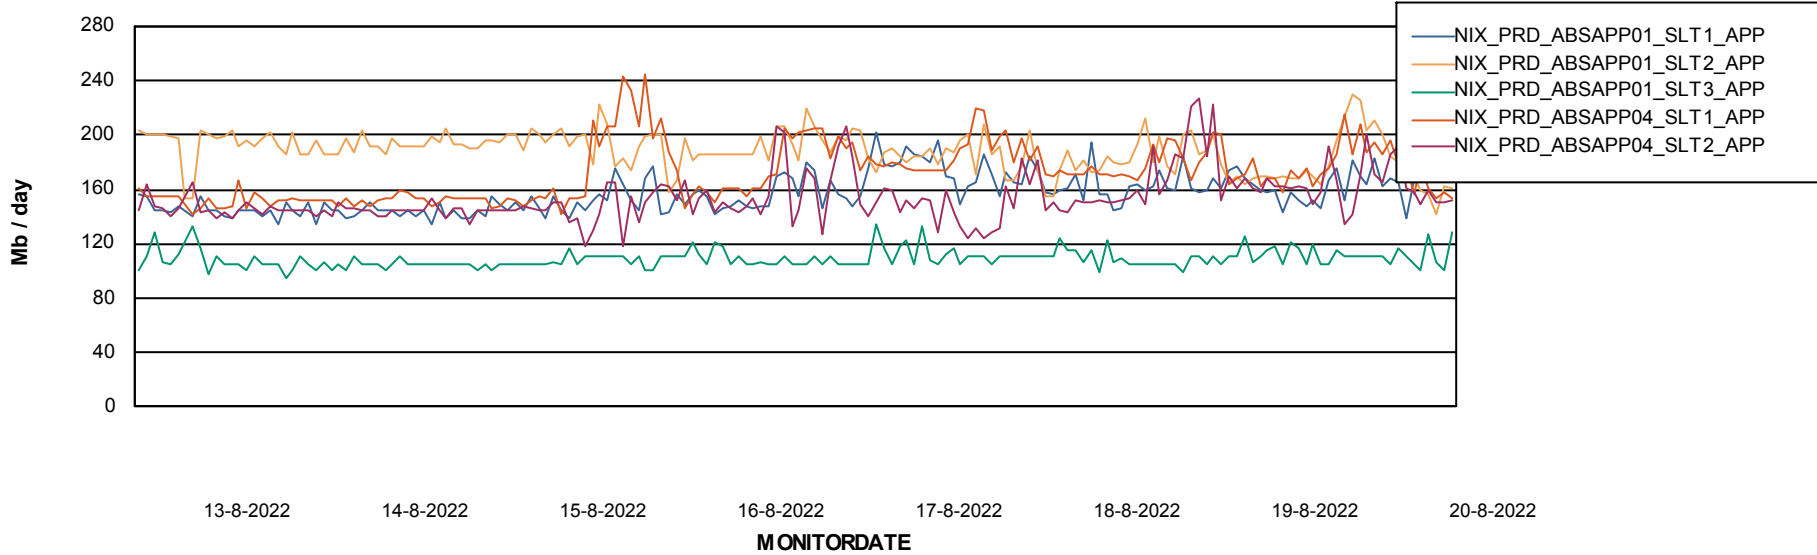

Standby Database Health NIX_Production

Recovery lag for last 7 days

Weekly SLA Customer Report

Customer NIX_Production
Database ID 51

ABSSolute Application Server Services

Avg memory used per ABS Server Service