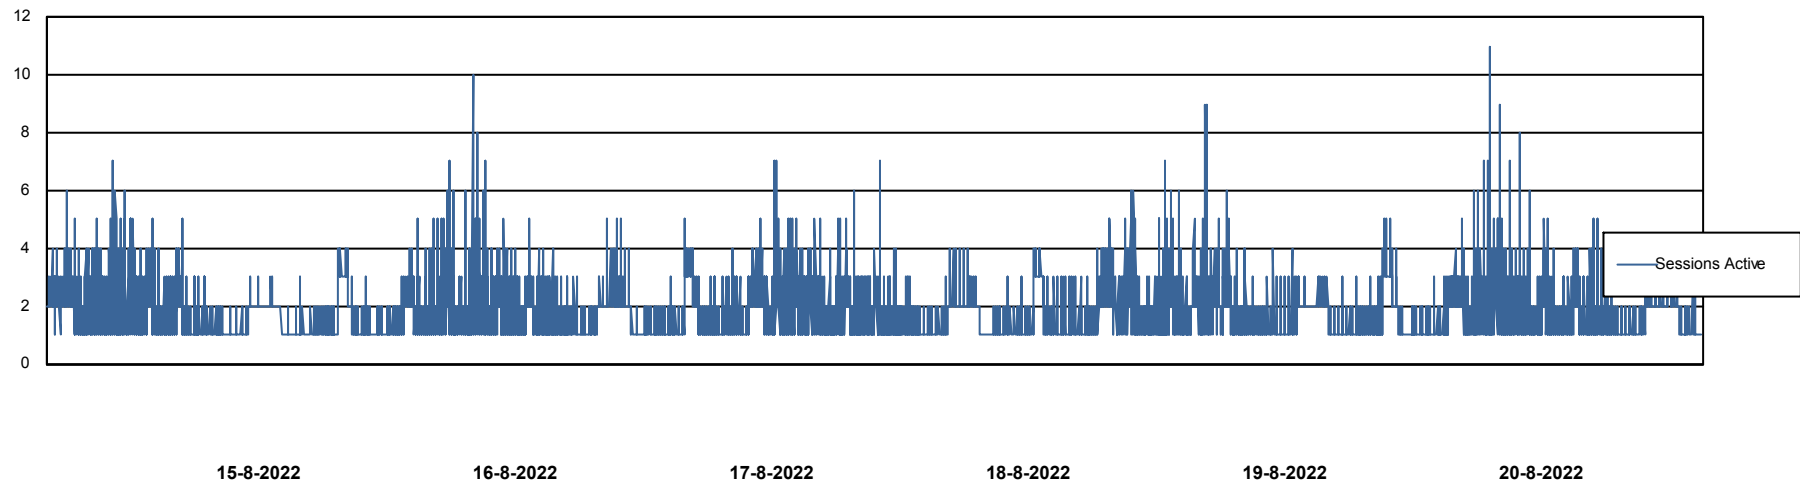

Weekly SLA Customer Report

Customer NIX_Production
Database ID 51

Database Performance NIXDB_BI

Weekly SLA Customer Report

Customer NIX_Production
Database ID 51

Database Performance NIXDB_Production

Weekly SLA Customer Report