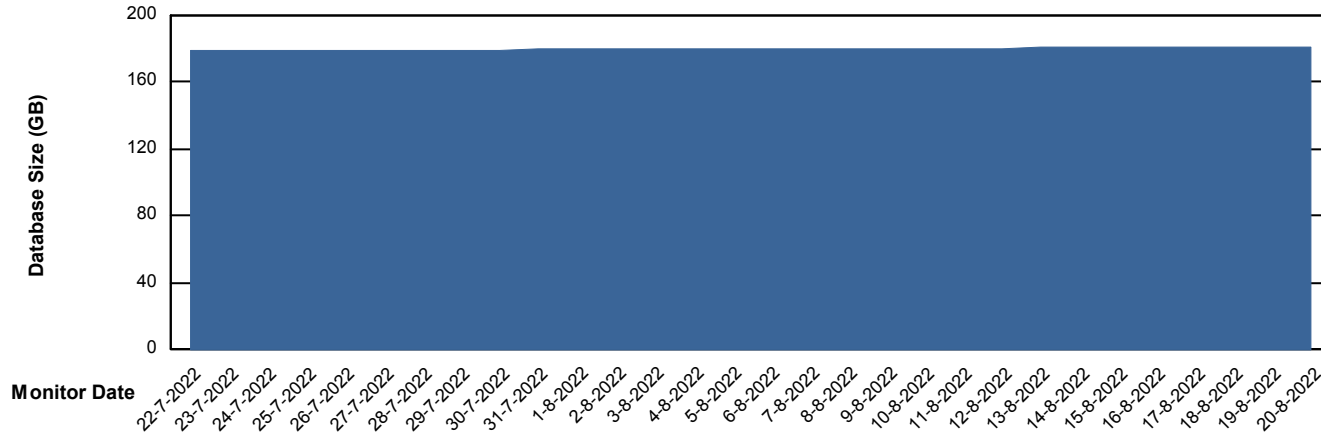

Customer NIX_Production
Database ID 51

Database Performance NIXDB_Standby

Weekly SLA Customer Report

Customer NIX_Production
Database ID 51

DATABASE SIZE NIXDB_BI

Database growth over last month

DATABASE SIZE NIXDB_Production

Database growth over last month

Weekly SLA Customer Report

Customer NIX_Production
Database ID 51

Database Tablespace NIXDB_BI

Date	Tablespace Name	Filesize (Gb)	Usedsize (Gb)	Percentage free
20-8-2022	ABSDATA	89	75	16
	INDX	124	104	16
19-8-2022	ABSDATA	89	75	16
	INDX	124	104	16
18-8-2022	ABSDATA	89	75	16
	INDX	124	104	16
17-8-2022	ABSDATA	89	75	16
	INDX	124	104	16
16-8-2022	ABSDATA	89	75	16
	INDX	124	104	16
15-8-2022	ABSDATA	89	75	16
	INDX	124	104	16
14-8-2022	ABSDATA	89	75	16
	INDX	124	104	16