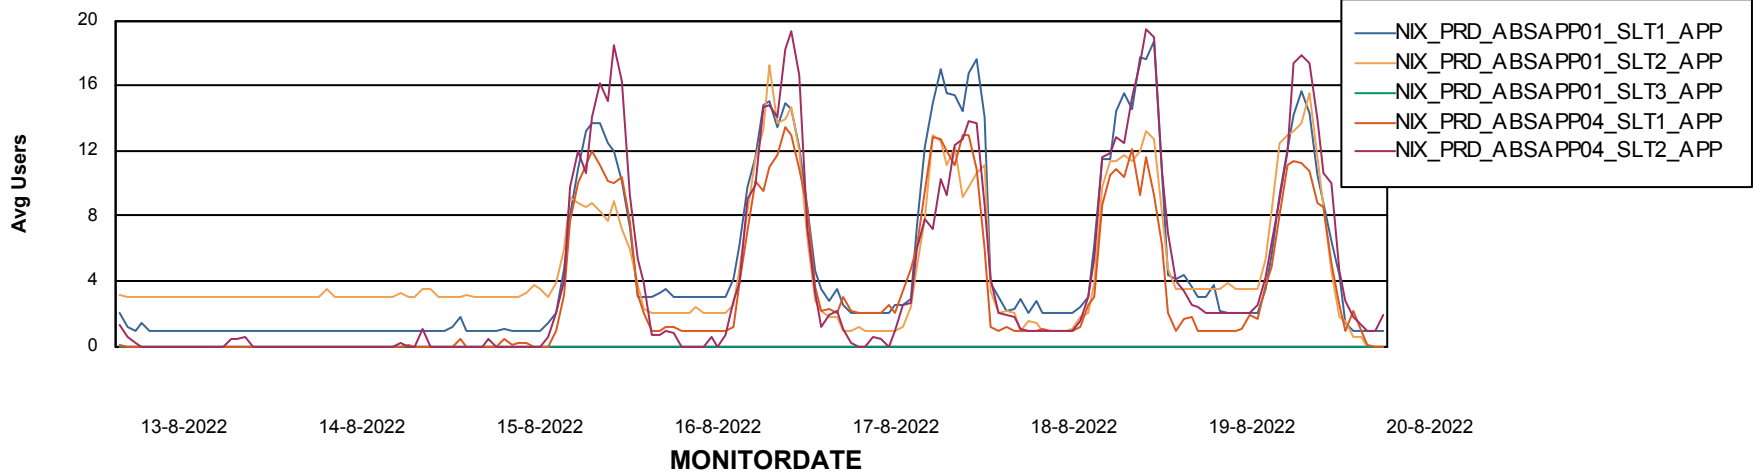

Avg users per day per ABS server