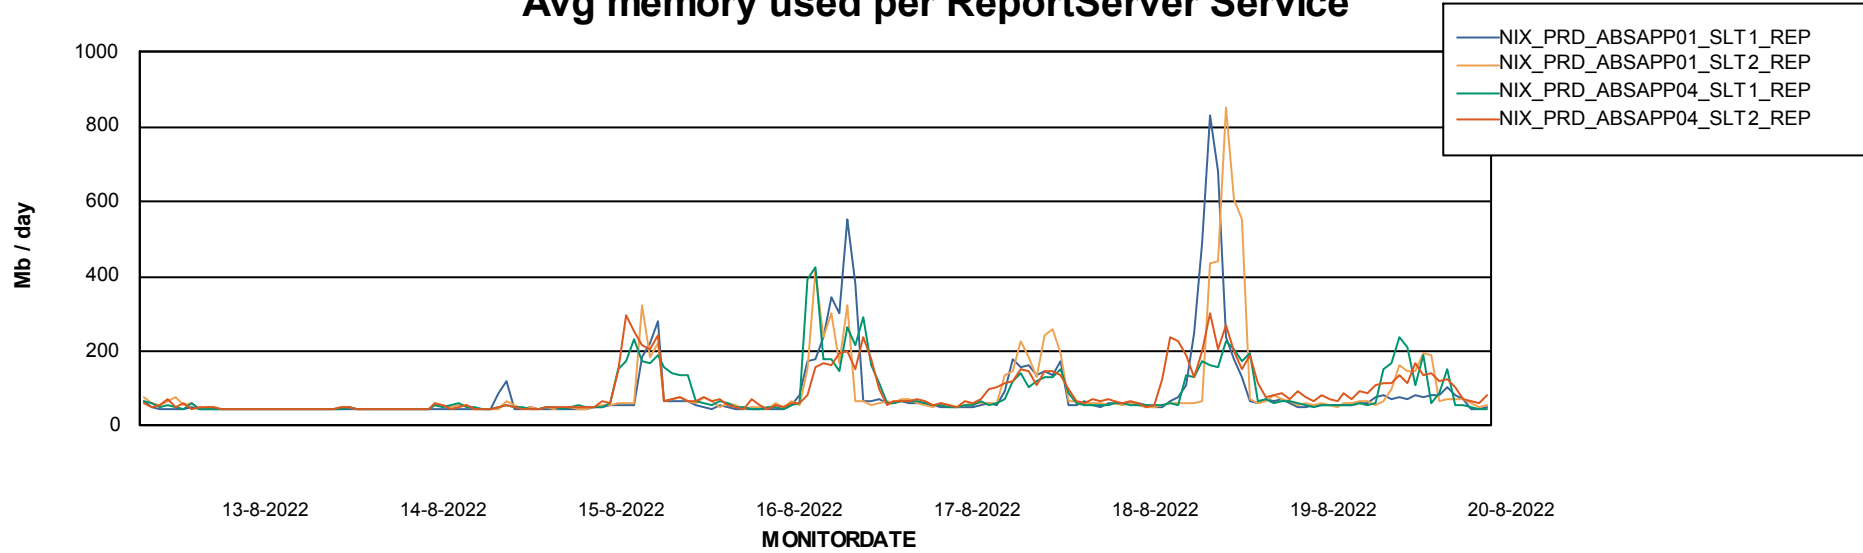

Avg users per day per ABS server

Weekly SLA Customer Report

Customer NIX_Production
Database ID 51

ABSSolute Application ReportServer Services

Avg memory used per ReportServer Service

Weekly SLA Customer Report