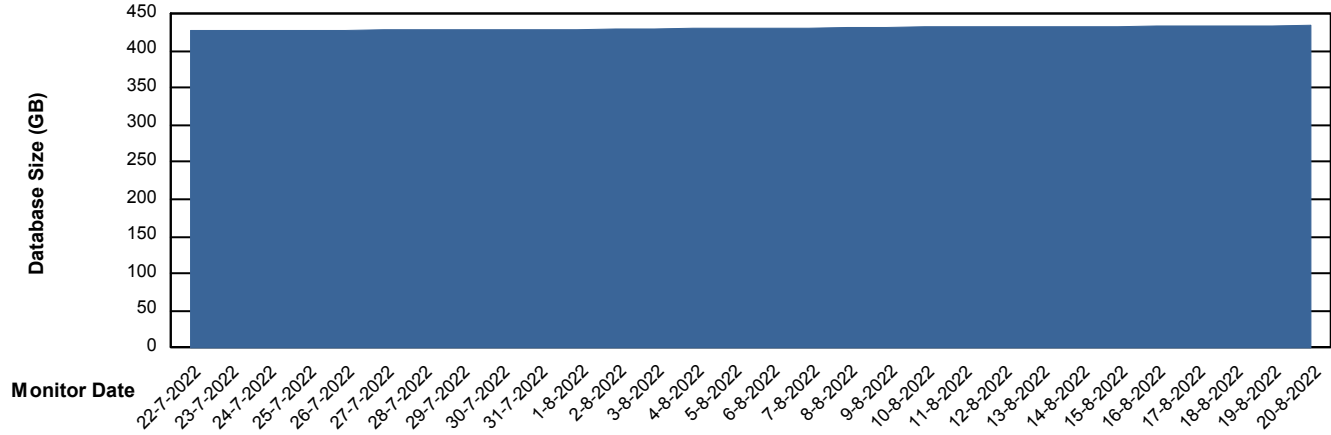

DATABASE SIZE LTS_PROD_CLSABSBI01_BI

Database growth over last month