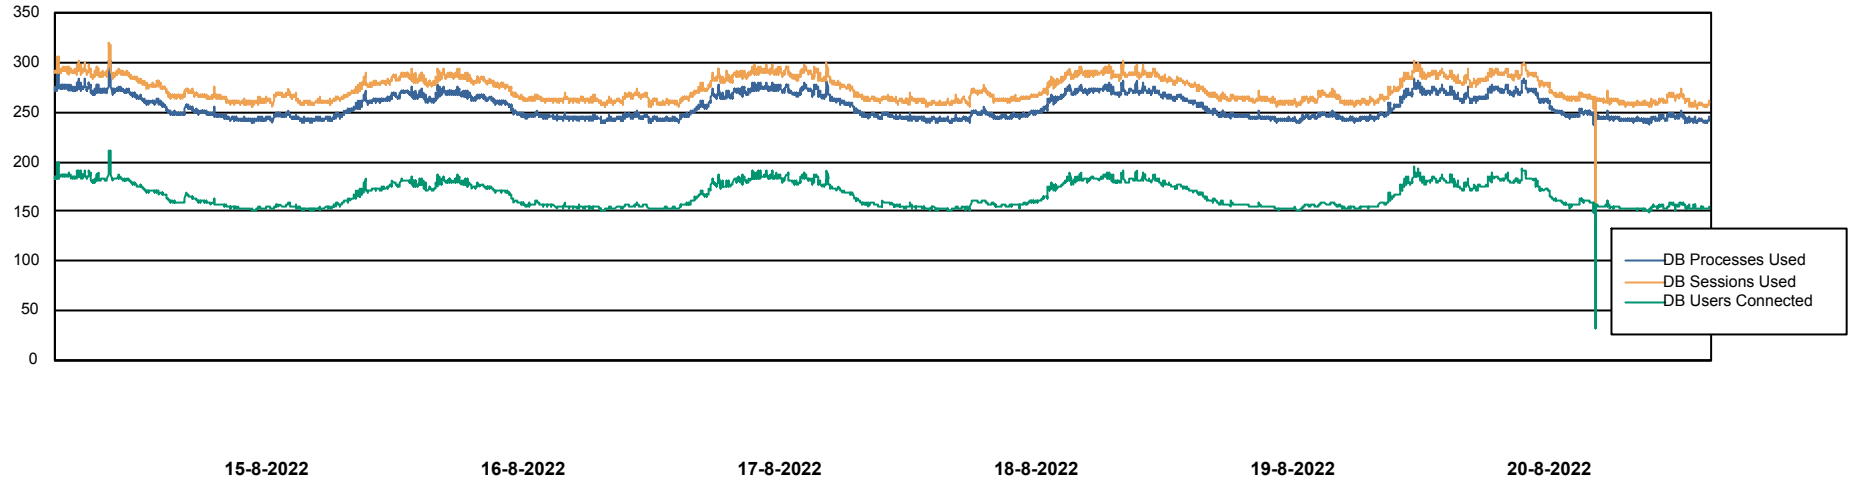

Weekly SLA Customer Report

Customer LTS(CleanLease)_Production
Database ID 126

Database Performance LTS_PROD_CLSABSBI01_BI

Weekly SLA Customer Report

Customer LTS(CleanLease)_Production
Database ID 126

Database Performance LTS_PROD_CLSABSD01_PRDB