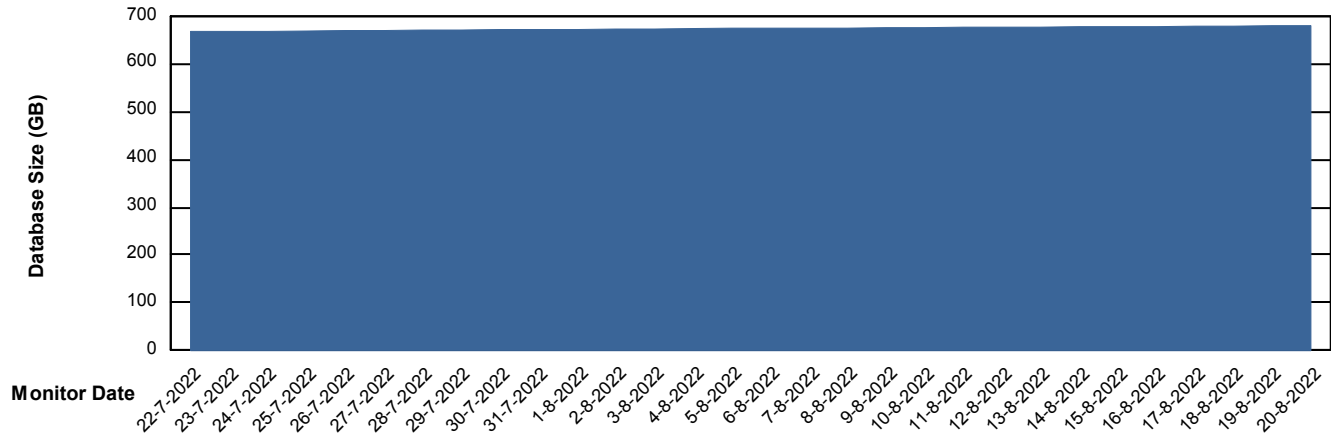

DATABASE SIZE LTS_PROD_CLSABSDB01_PRDB

Database growth over last month