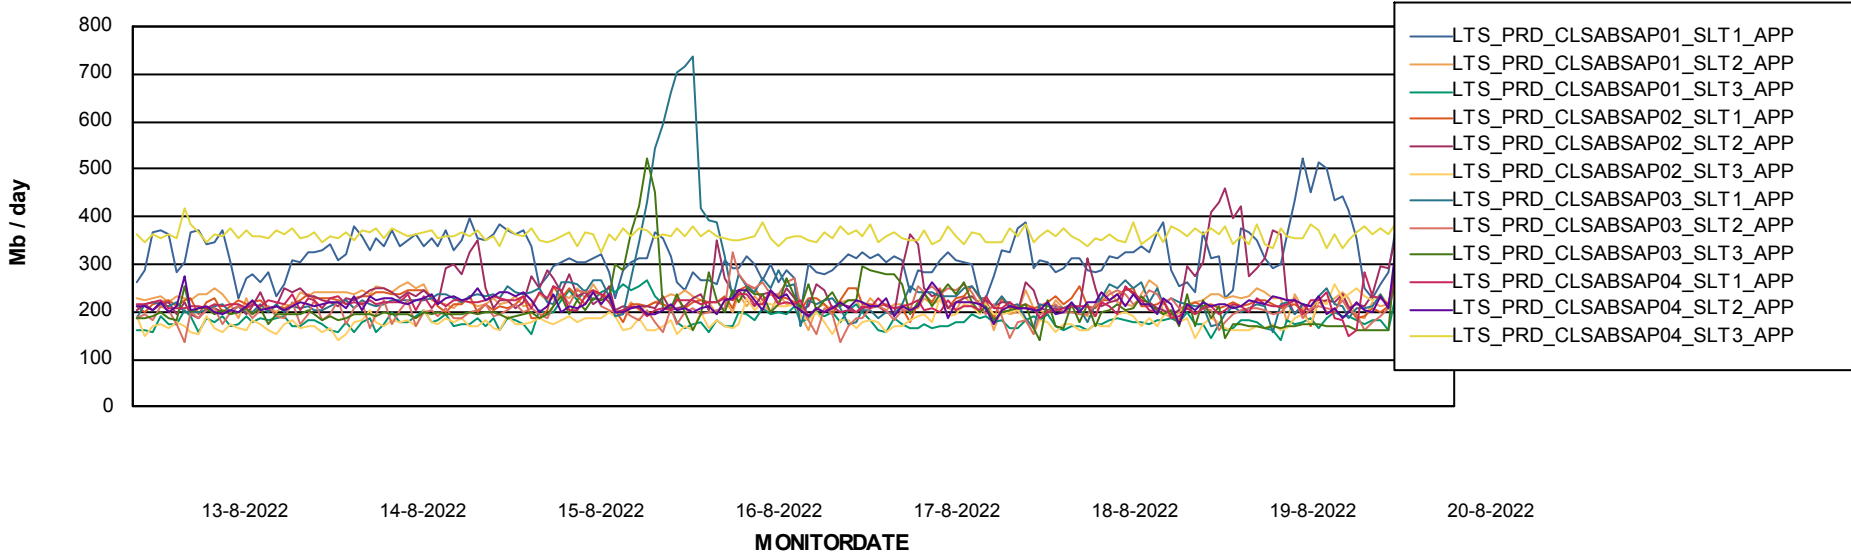

ABSSolute Application Server Services

Avg memory used per ABS Server Service