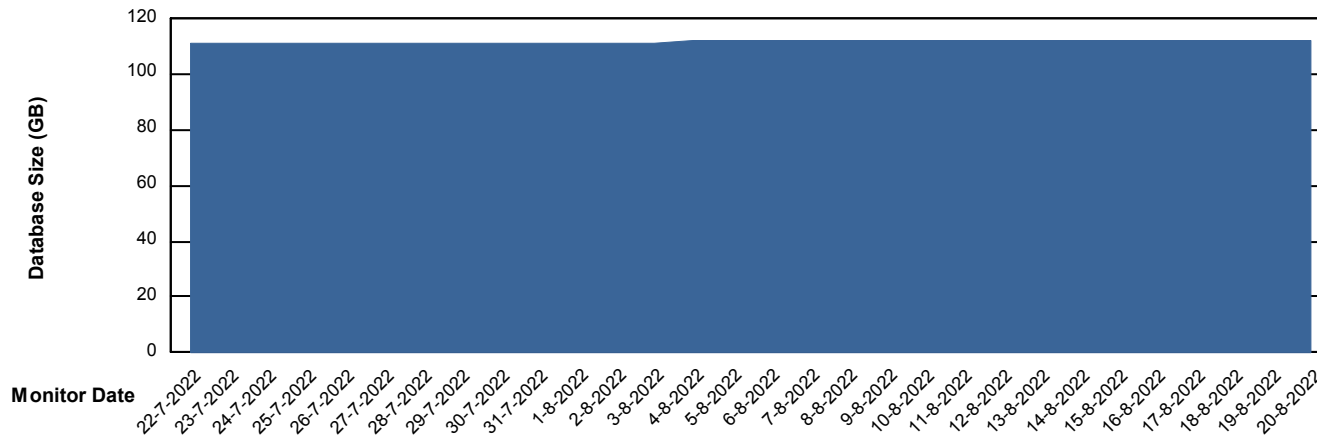

DATABASE SIZE LLGDBBI_Production

Database growth over last month