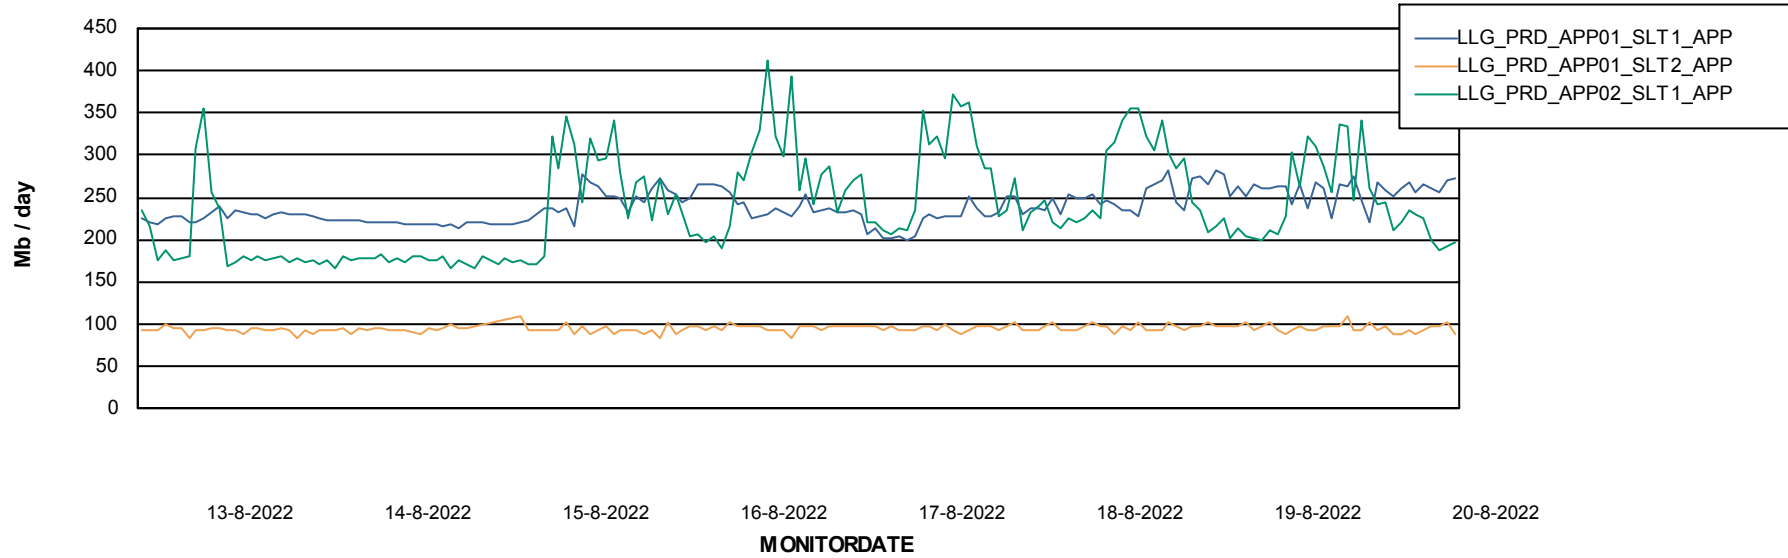

ABSSolute Application Server Services

Avg memory used per ABS Server Service