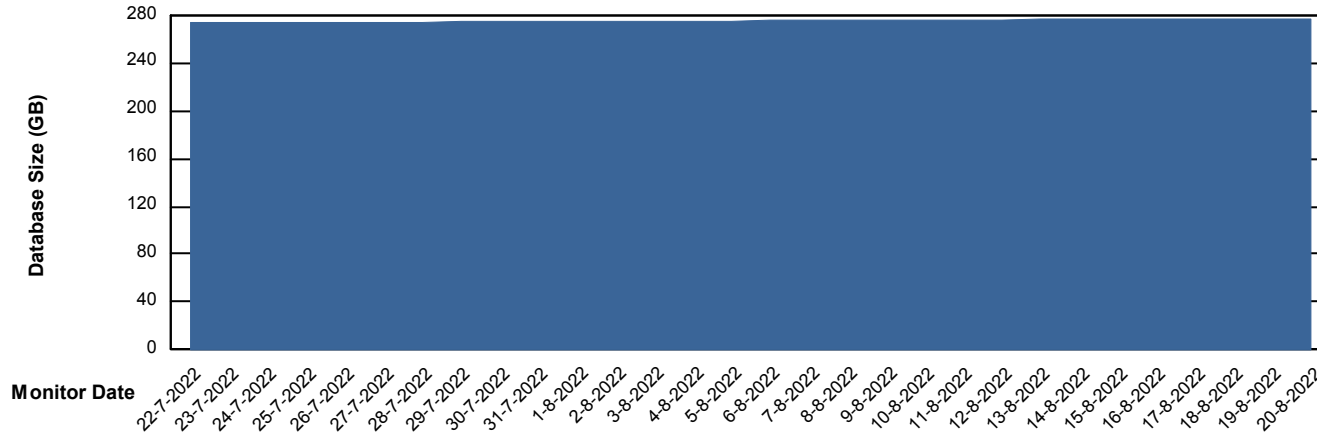

Weekly SLA Customer Report

Customer LLG_Production
Database ID 53

Database Performance LLGDBBI_Production

Weekly SLA Customer Report

Customer LLG_Production
Database ID 53

DATABASE SIZE LLGDB_Production

Database growth over last month