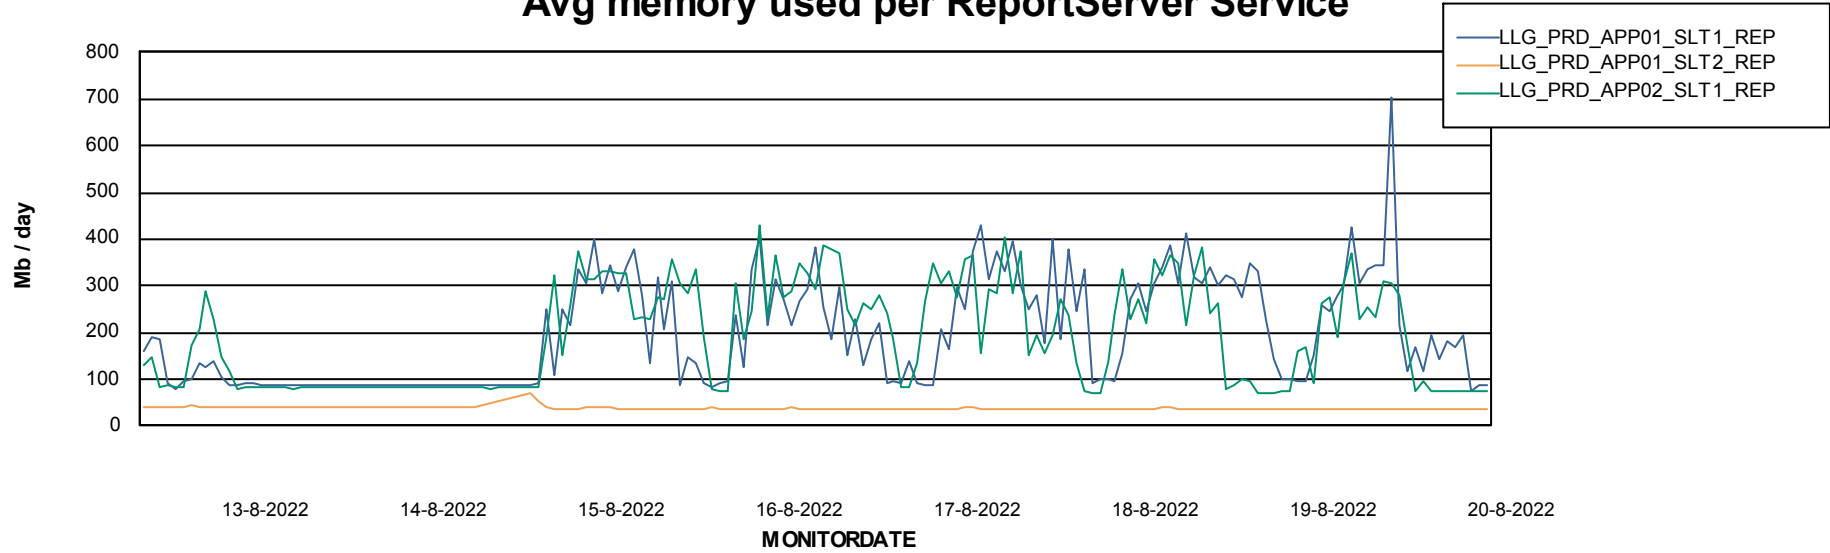

ABSSolute Application Server Services

Avg memory used per ReportServer Service