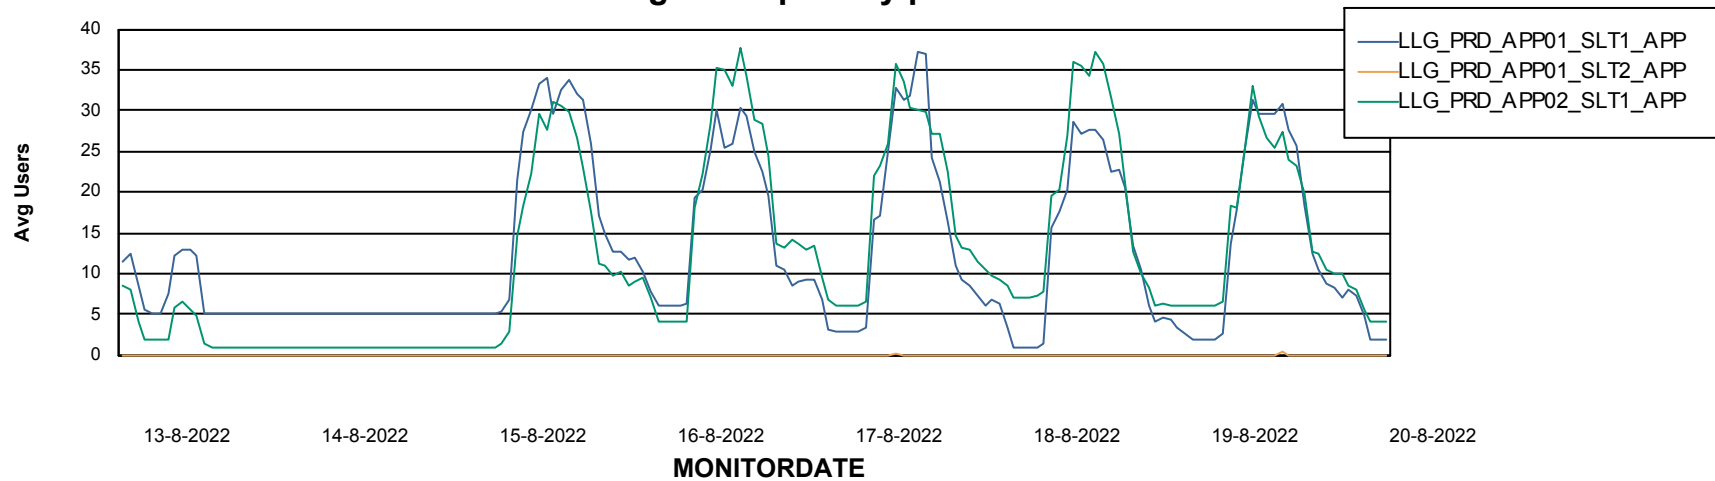

Avg users per day per ABS server