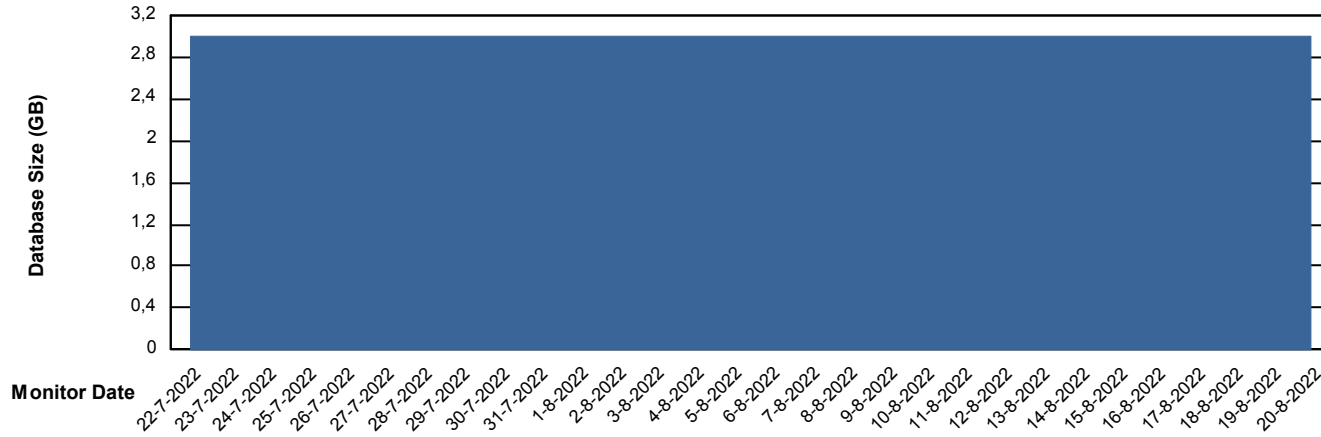

Customer KLH_Production
Database ID 139

Database Performance KLHDB_Standby

Weekly SLA Customer Report

Customer KLH_Production
Database ID 139

DATABASE SIZE KLHDB_BI

Database growth over last month

DATABASE SIZE KLHDB_Production

Database growth over last month

Weekly SLA Customer Report

Customer KLH_Production
Database ID 139

Database Tablespace KLHDB_BI

Date	Tablespace Name	Filesize (Gb)	Usedsize (Gb)	Percentage free
20-8-2022	ABSDATA	4	0	97
	INDX	8	0	94
19-8-2022	ABSDATA	4	0	97
	INDX	8	0	94
18-8-2022	ABSDATA	4	0	97
	INDX	8	0	94
17-8-2022	ABSDATA	4	0	97
	INDX	8	0	94
16-8-2022	ABSDATA	4	0	97
	INDX	8	0	94
15-8-2022	ABSDATA	4	0	97
	INDX	8	0	94
14-8-2022	ABSDATA	4	0	97
	INDX	8	0	94