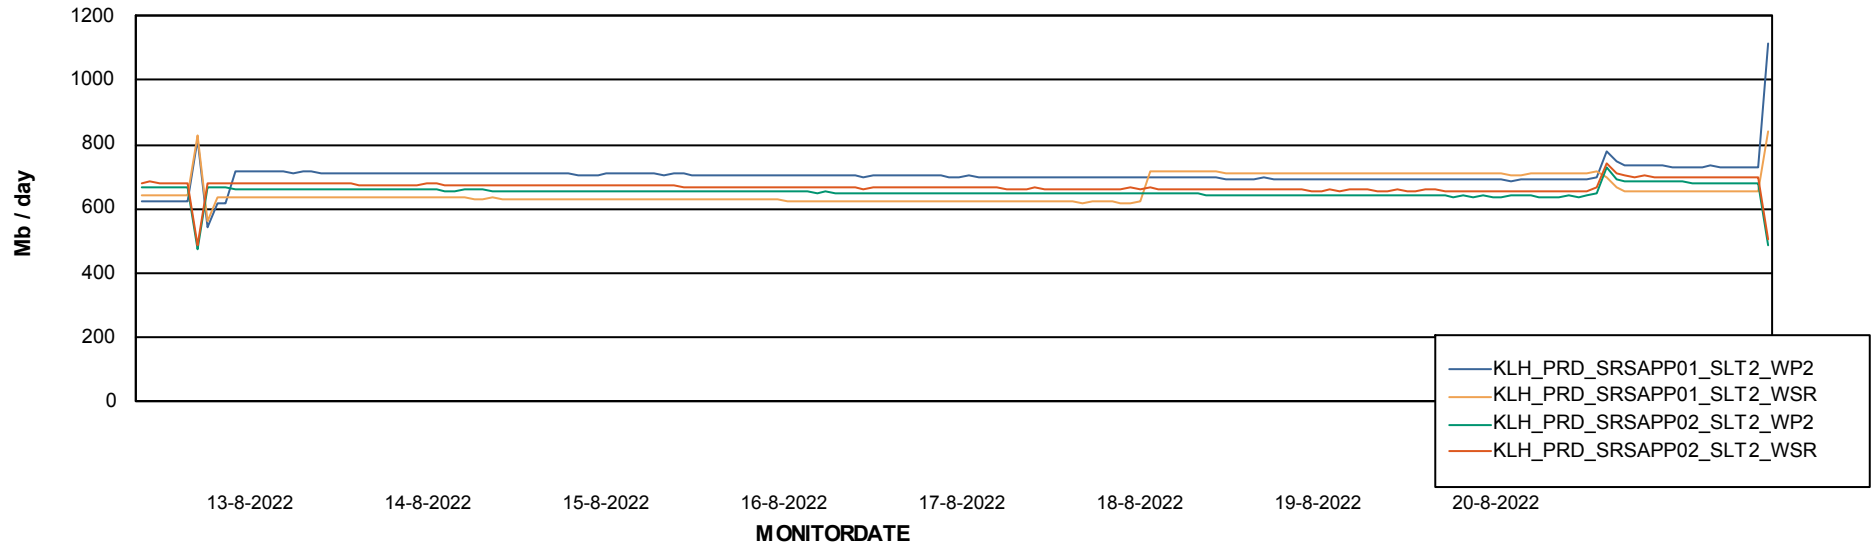

ABSSolute Web Component Services

Avg memory used per ABS Web component