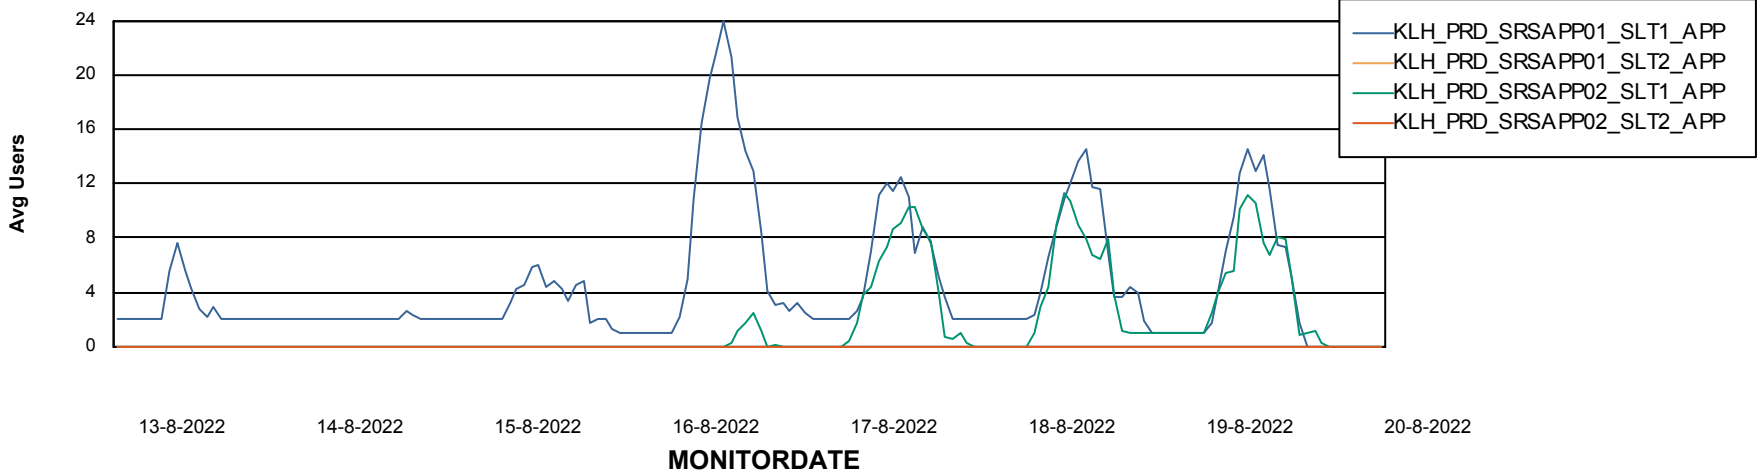

Avg users per day per ABS server