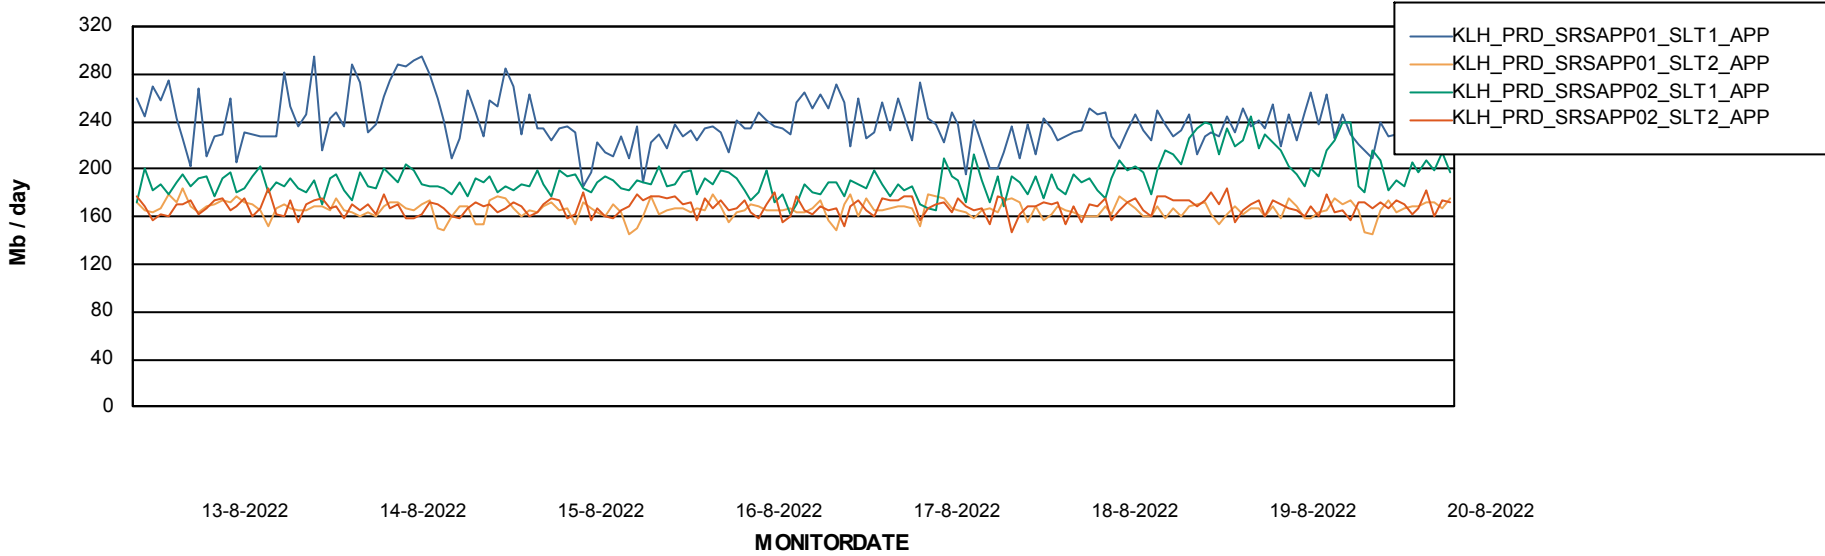

Standby Database Health KLH_Production

Recovery lag for last 7 days

Weekly SLA Customer Report

Customer KLH_Production
Database ID 139

ABSSolute Application Server Services

Avg memory used per ABS Server Service