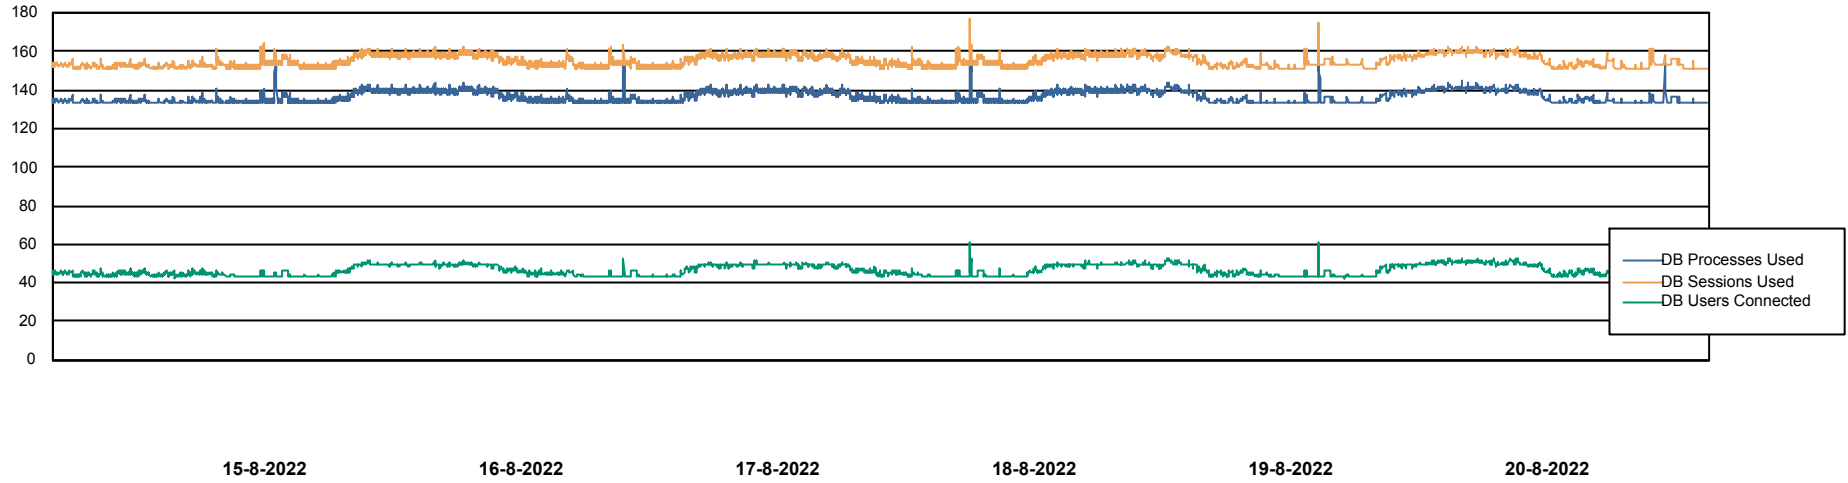

Weekly SLA Customer Report

Customer KLH_Production
Database ID 139

Database Performance KLHDB_BI

Weekly SLA Customer Report

Customer KLH_Production
Database ID 139

Database Performance KLHDB_Production

Weekly SLA Customer Report