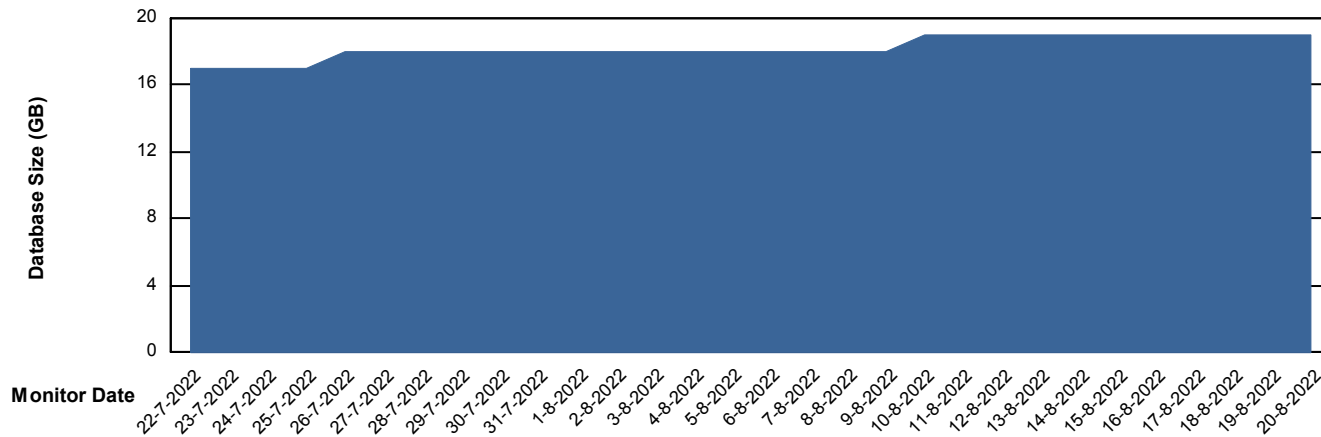

Customer KLH_Production
Database ID 139

Database Performance KLHDB_Standby

Weekly SLA Customer Report

Customer KLH_Production
Database ID 139

DATABASE SIZE KLHDB_BI

Database growth over last month

DATABASE SIZE KLHDB_Production

Database growth over last month

Weekly SLA Customer Report

Customer KLH_Production
Database ID 139

Database Tablespace KLHDB_BI

Date	Tablespace Name	Filesize (Gb)	Usedsize (Gb)	Percentage free
20-8-2022	ABSDATA	4	0	97
	INDX	8	0	94
19-8-2022	ABSDATA	4	0	97
	INDX	8	0	94
18-8-2022	ABSDATA	4	0	97
	INDX	8	0	94
17-8-2022	ABSDATA	4	0	97
	INDX	8	0	94
16-8-2022	ABSDATA	4	0	97
	INDX	8	0	94
15-8-2022	ABSDATA	4	0	97
	INDX	8	0	94
14-8-2022	ABSDATA	4	0	97
	INDX	8	0	94