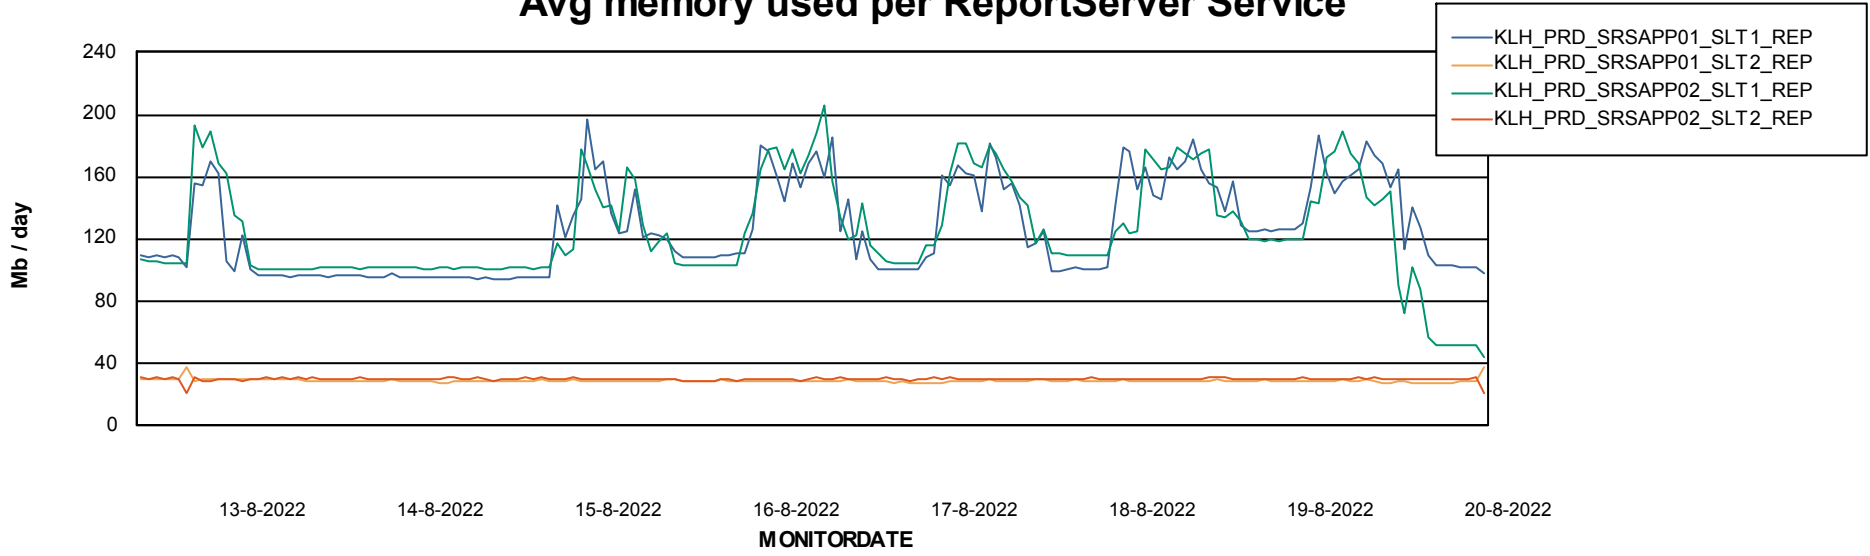

Avg users per day per ABS server

Weekly SLA Customer Report

Customer KLH_Production
Database ID 139

ABSSolute Application ReportServer Services

Avg memory used per ReportServer Service

Weekly SLA Customer Report